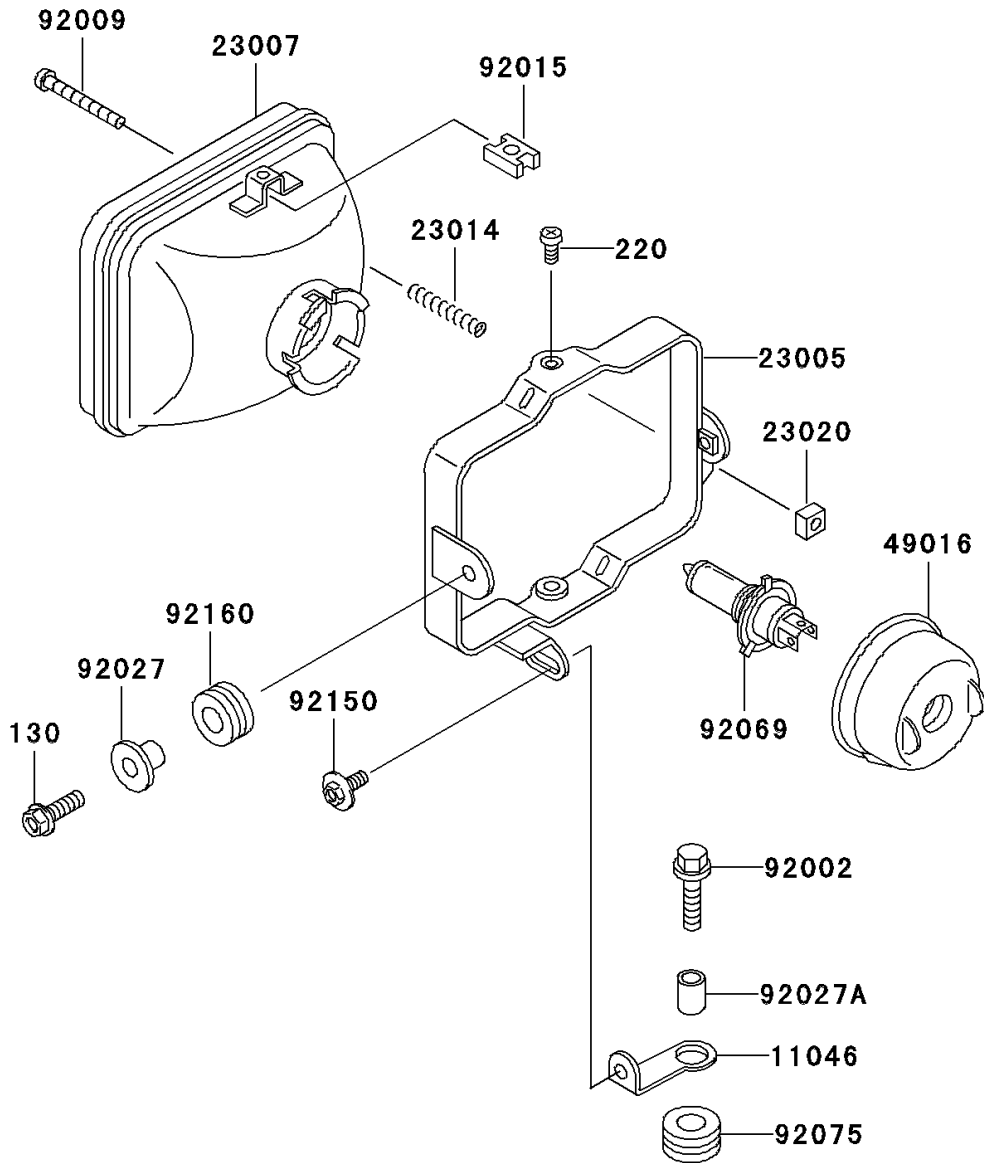

# 2007 KLR650 PARTS DIAGRAM

Headlight(s)

F2710

## 2007 KLR650 PARTS LIST

### Headlight(s)

ITEM NAME	PART NUMBER	QUANTITY
BOLT-FLANGED,8X25 (Ref # 130)	130L0825	2
SCREW-PAN-CROS,5X8 (Ref # 220)	220B0508	2
BRACKET,HEAD LAMP (Ref # 11046)	11046-1041	1
BODY-COMP-HEAD LAMP (Ref # 23005)	23005-1052	1
LENS-COMP,HEAD LAMP (Ref # 23007)	23007-1364	1
SPRING,FOCUS ADJUSTING (Ref # 23014)	23014-005	1
NUT,4MM,FOCUS ADJUST (Ref # 23020)	23020-018	1
COVER-SEAL,SOCKET (Ref # 49016)	49016-1037	1
BOLT,6X25 (Ref # 92002)	92002-1135	1
SCREW,4X48 (Ref # 92009)	92009-1065	1
NUT,5MM (Ref # 92015)	92015-1354	2
COLLAR,L=14 (Ref # 92027)	92027-1134	2
COLLAR,6.8X10X12 (Ref # 92027A)	92027-162	1
BULB,12V 60/55W,H4 (Ref # 92069)	92069-1002	1
DAMPER (Ref # 92075)	92075-209	1
BOLT,6X16 (Ref # 92150)	92150-1764	1
DAMPER (Ref # 92160)	92160-1007	2