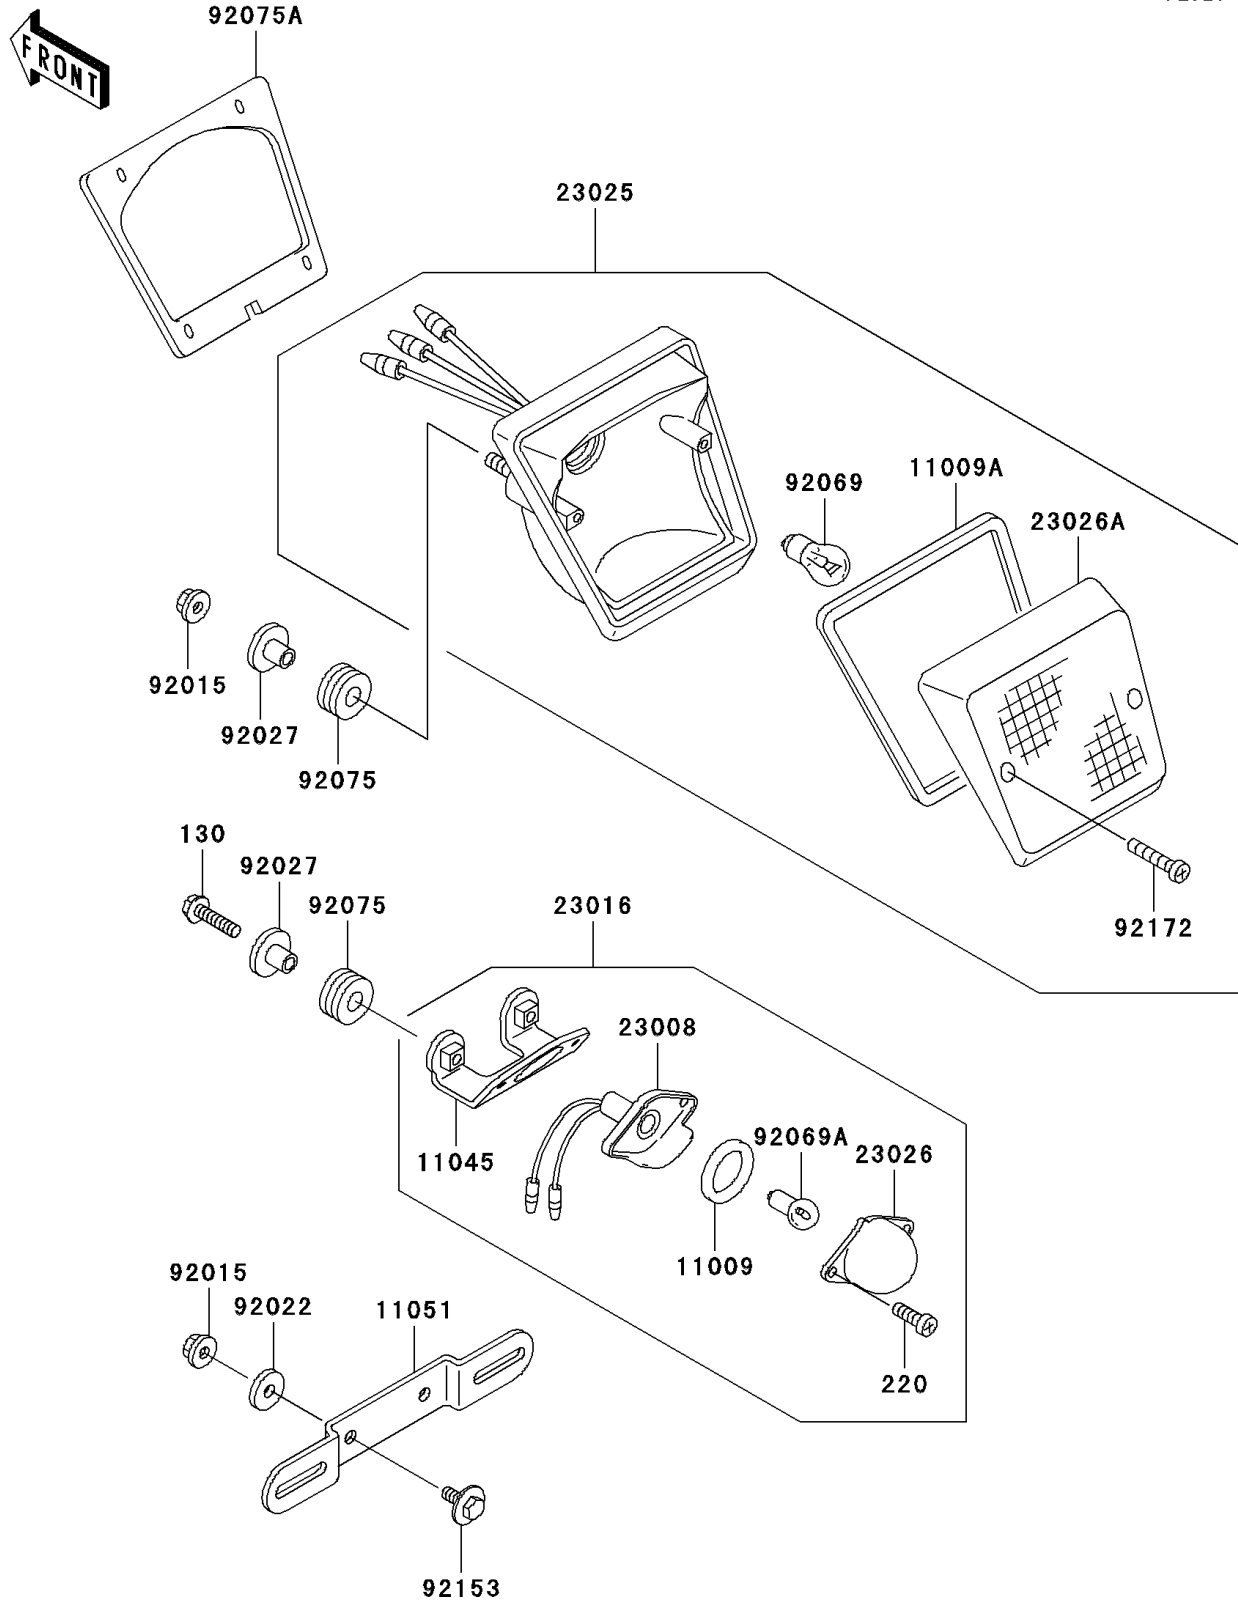

2007 KLR650 PARTS DIAGRAM

Taillight(s)

F2720

2007 KLR650 PARTS LIST

Taillight(s)

ITEM NAME	PART NUMBER	QUANTITY
BOLT-FLANGED,6X25 (Ref # 130)	130H0625	2
SCREW-PAN-CROS,4X10 (Ref # 220)	220B0410	2
GASKET,LICENSE PLATE LAMP (Ref # 11009)	11009-1372	1
GASKET,TAIL LAMP LENS (Ref # 11009A)	11009-1636	1
BRACKET,LICENSE PLATE LAMP (Ref # 11045)	11045-1927	1
BRACKET,LICENSE PLATE (Ref # 11051)	11051-1522	1
SOCKET-ASSY,LICENSE PLATE LAMP (Ref # 23008)	23008-1205	1
LAMP-ASSY,LICENSE PLATE (Ref # 23016)	23016-1087	1
LAMP-TAIL,F.BLACK (Ref # 23025)	23025-1315-6Z	1
LENS,LAMP (Ref # 23026)	23026-1054	1
LENS,TAIL LAMP (Ref # 23026A)	23026-1086	1
NUT,FLANGED,6MM (Ref # 92015)	92015-1367	4
WASHER,6.5X20X1.6 (Ref # 92022)	92022-1557	2
COLLAR,L=13.1 (Ref # 92027)	92027-251	4
BULB,12V 21/5W (Ref # 92069)	92069-063	1
BULB,12V 5W (Ref # 92069A)	92069-1055	1
DAMPER (Ref # 92075)	92075-1690	4
DAMPER,TAIL LAMP (Ref # 92075A)	92075-1889	1
BOLT,6X16 (Ref # 92153)	92153-0684	2
SCREW,TAPPING,4X25 (Ref # 92172)	92172-0134	2