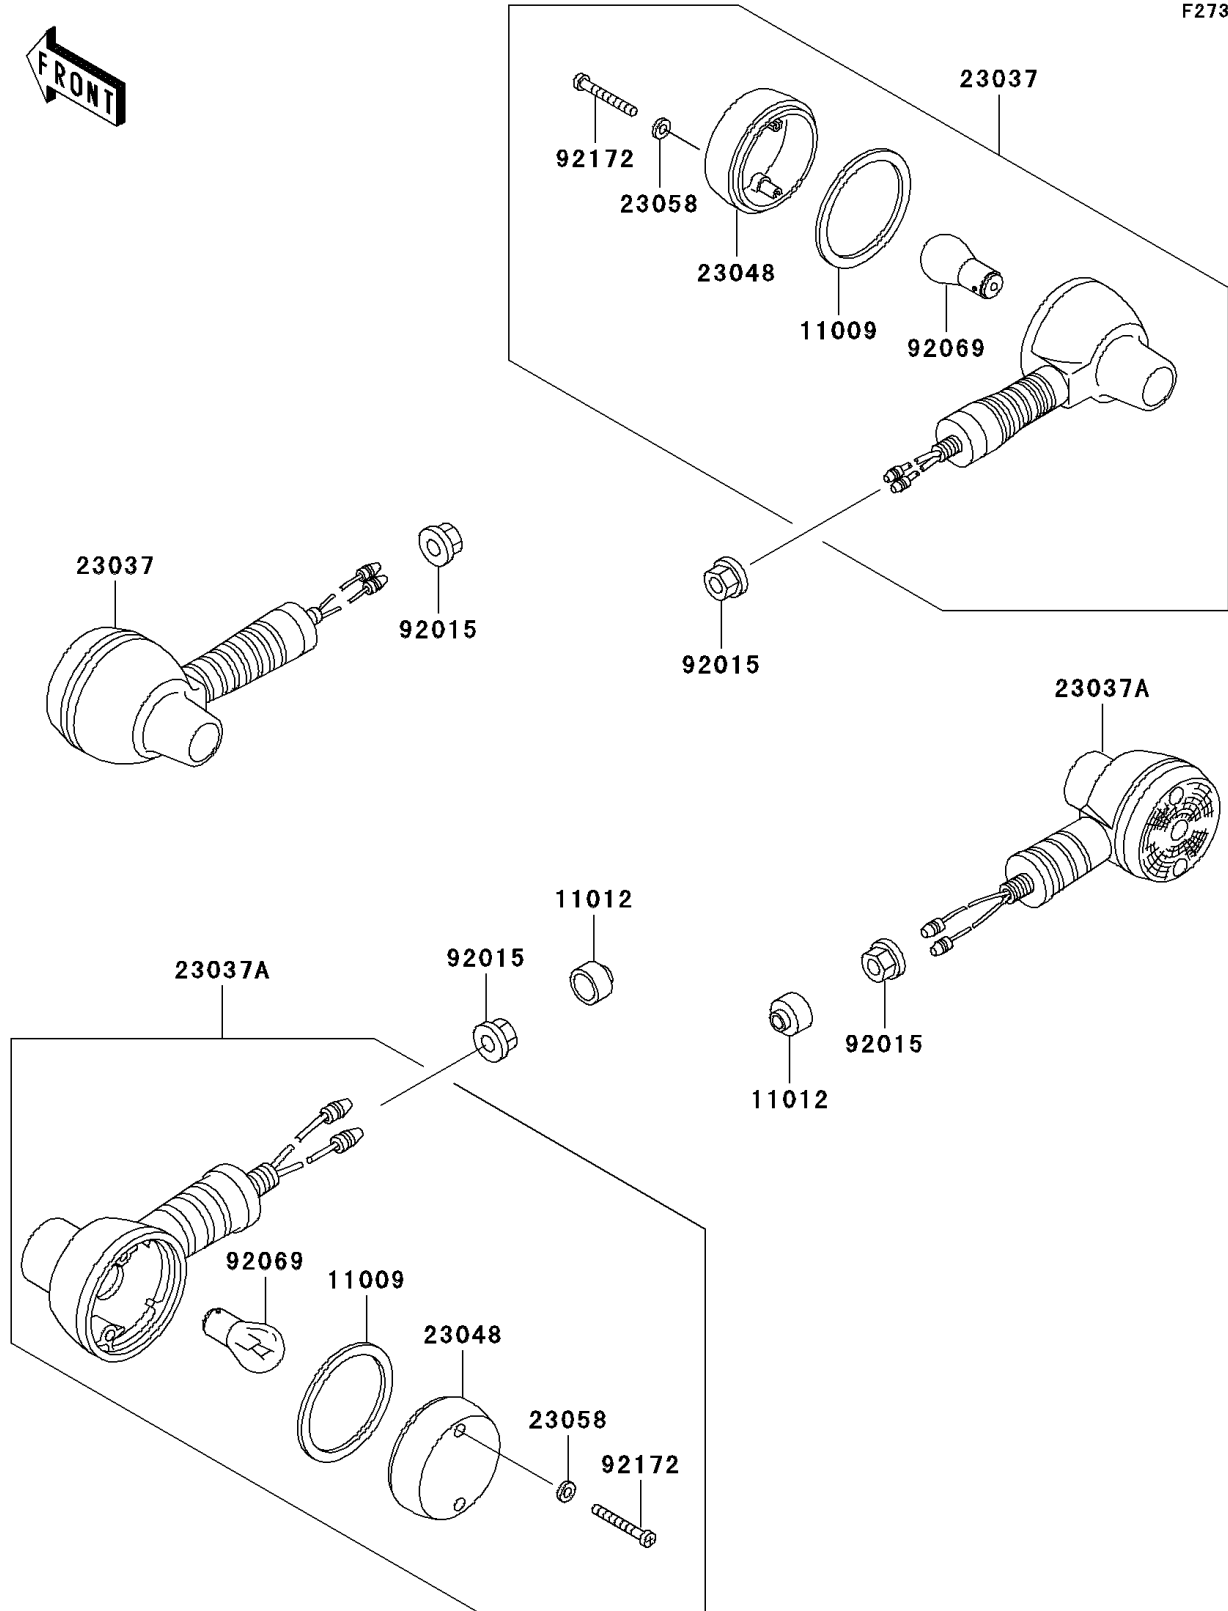

# 2006 KLR650 PARTS DIAGRAM

Turn Signals

F2730

## 2006 KLR650 PARTS LIST

### Turn Signals

| ITEM NAME                                  | PART NUMBER | QUANTITY |
|--------------------------------------------|-------------|----------|
| GASKET,TURN SIGNAL LAMP LENS (Ref # 11009) | 11009-1128  | 4        |
| CAP (Ref # 11012)                          | 11012-1367  | 2        |
| LAMP-ASSY-SIGNAL,FR (Ref # 23037)          | 23037-0027  | 2        |
| LAMP-ASSY-SIGNAL,RR (Ref # 23037A)         | 23037-0028  | 2        |
| LENS-SIGNAL LAMP (Ref # 23048)             | 23048-1076  | 4        |
| WASHER,PLAIN,4MM (Ref # 23058)             | 23058-002   | 8        |
| NUT,FLANGED,10MM (Ref # 92015)             | 92015-1428  | 4        |
| BULB,12V 32CP(23W) (Ref # 92069)           | 92069-055   | 4        |
| SCREW,TAPPING,4X30 (Ref # 92172)           | 92172-0124  | 8        |