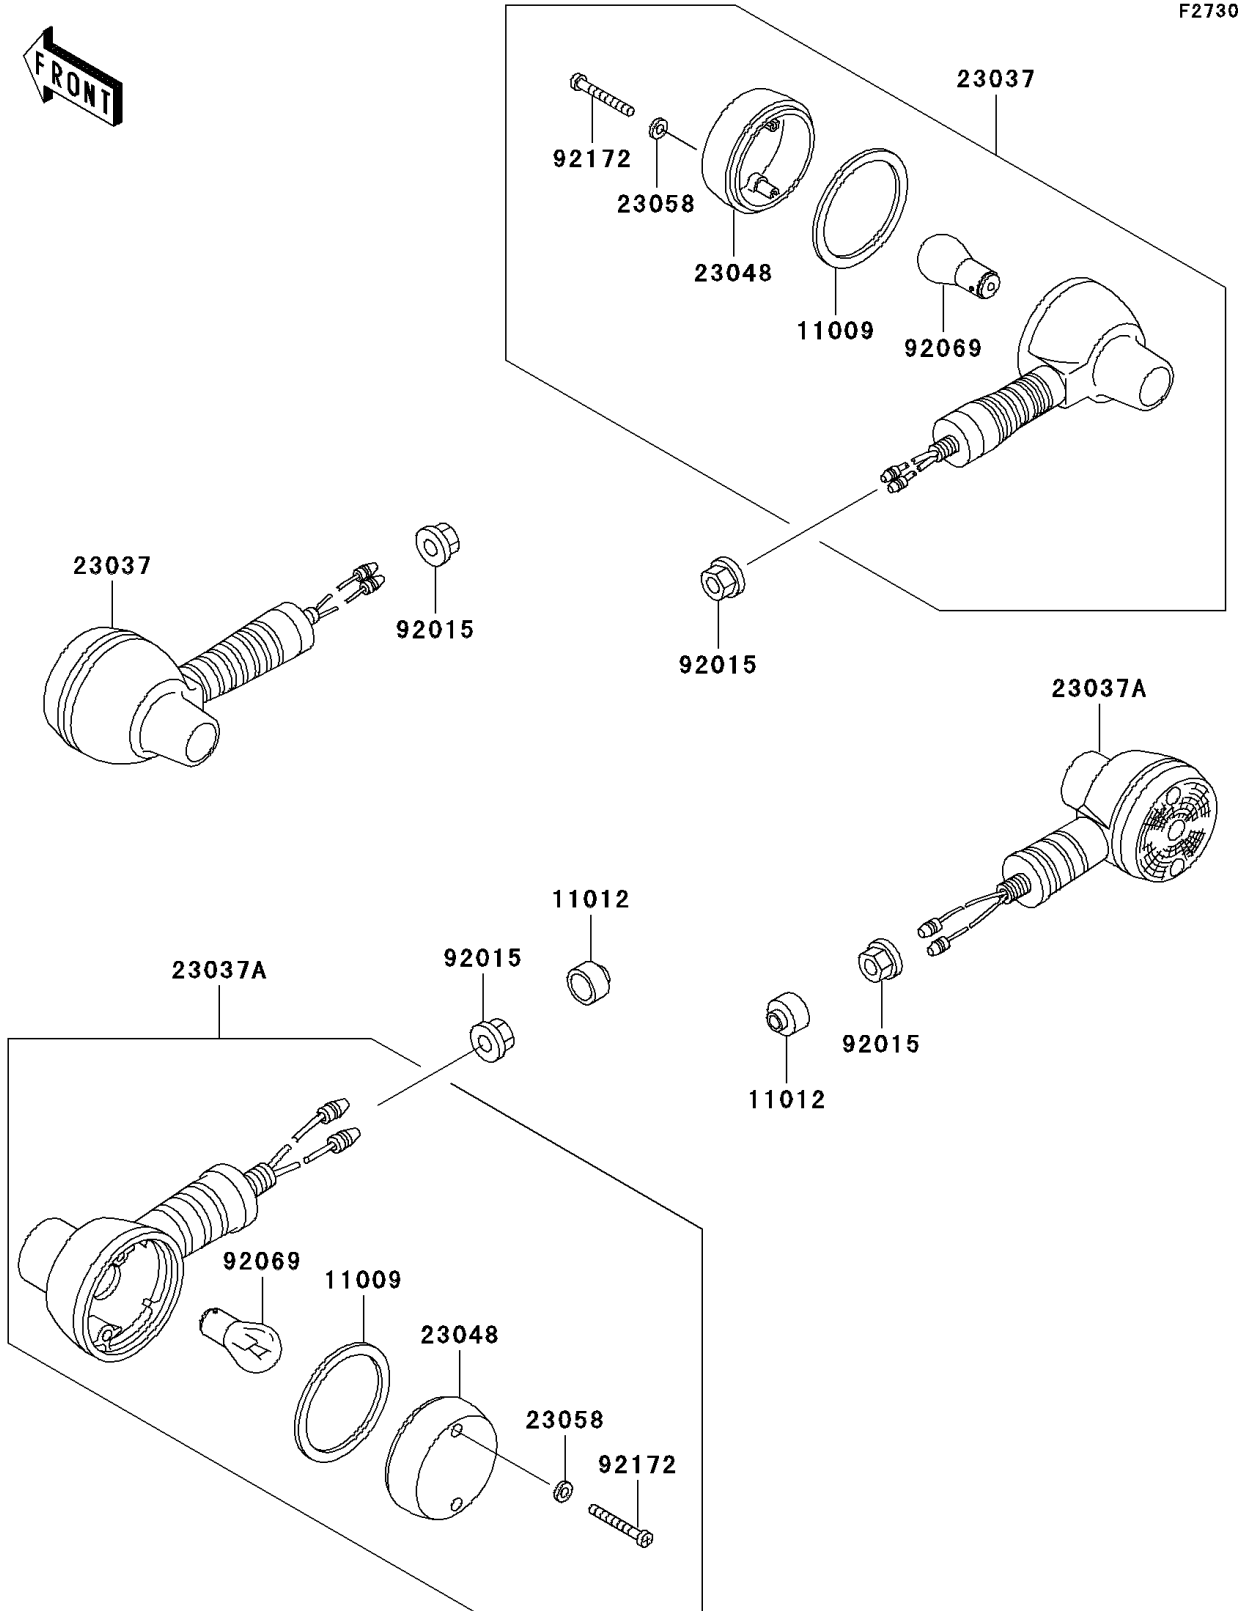

# 2007 KLR650 PARTS DIAGRAM

Turn Signals

## 2007 KLR650 PARTS LIST

### Turn Signals

ITEM NAME	PART NUMBER	QUANTITY
GASKET,TURN SIGNAL LAMP LENS (Ref # 11009)	11009-1128	4
CAP (Ref # 11012)	11012-1367	2
LAMP-ASSY-SIGNAL,FR (Ref # 23037)	23037-0027	2
LAMP-ASSY-SIGNAL,RR (Ref # 23037A)	23037-0028	2
LENS-SIGNAL LAMP (Ref # 23048)	23048-1076	4
WASHER,PLAIN,4MM (Ref # 23058)	23058-002	8
NUT,FLANGED,10MM (Ref # 92015)	92015-1428	4
BULB,12V 32CP(23W) (Ref # 92069)	92069-055	4
SCREW,TAPPING,4X30 (Ref # 92172)	92172-0124	8