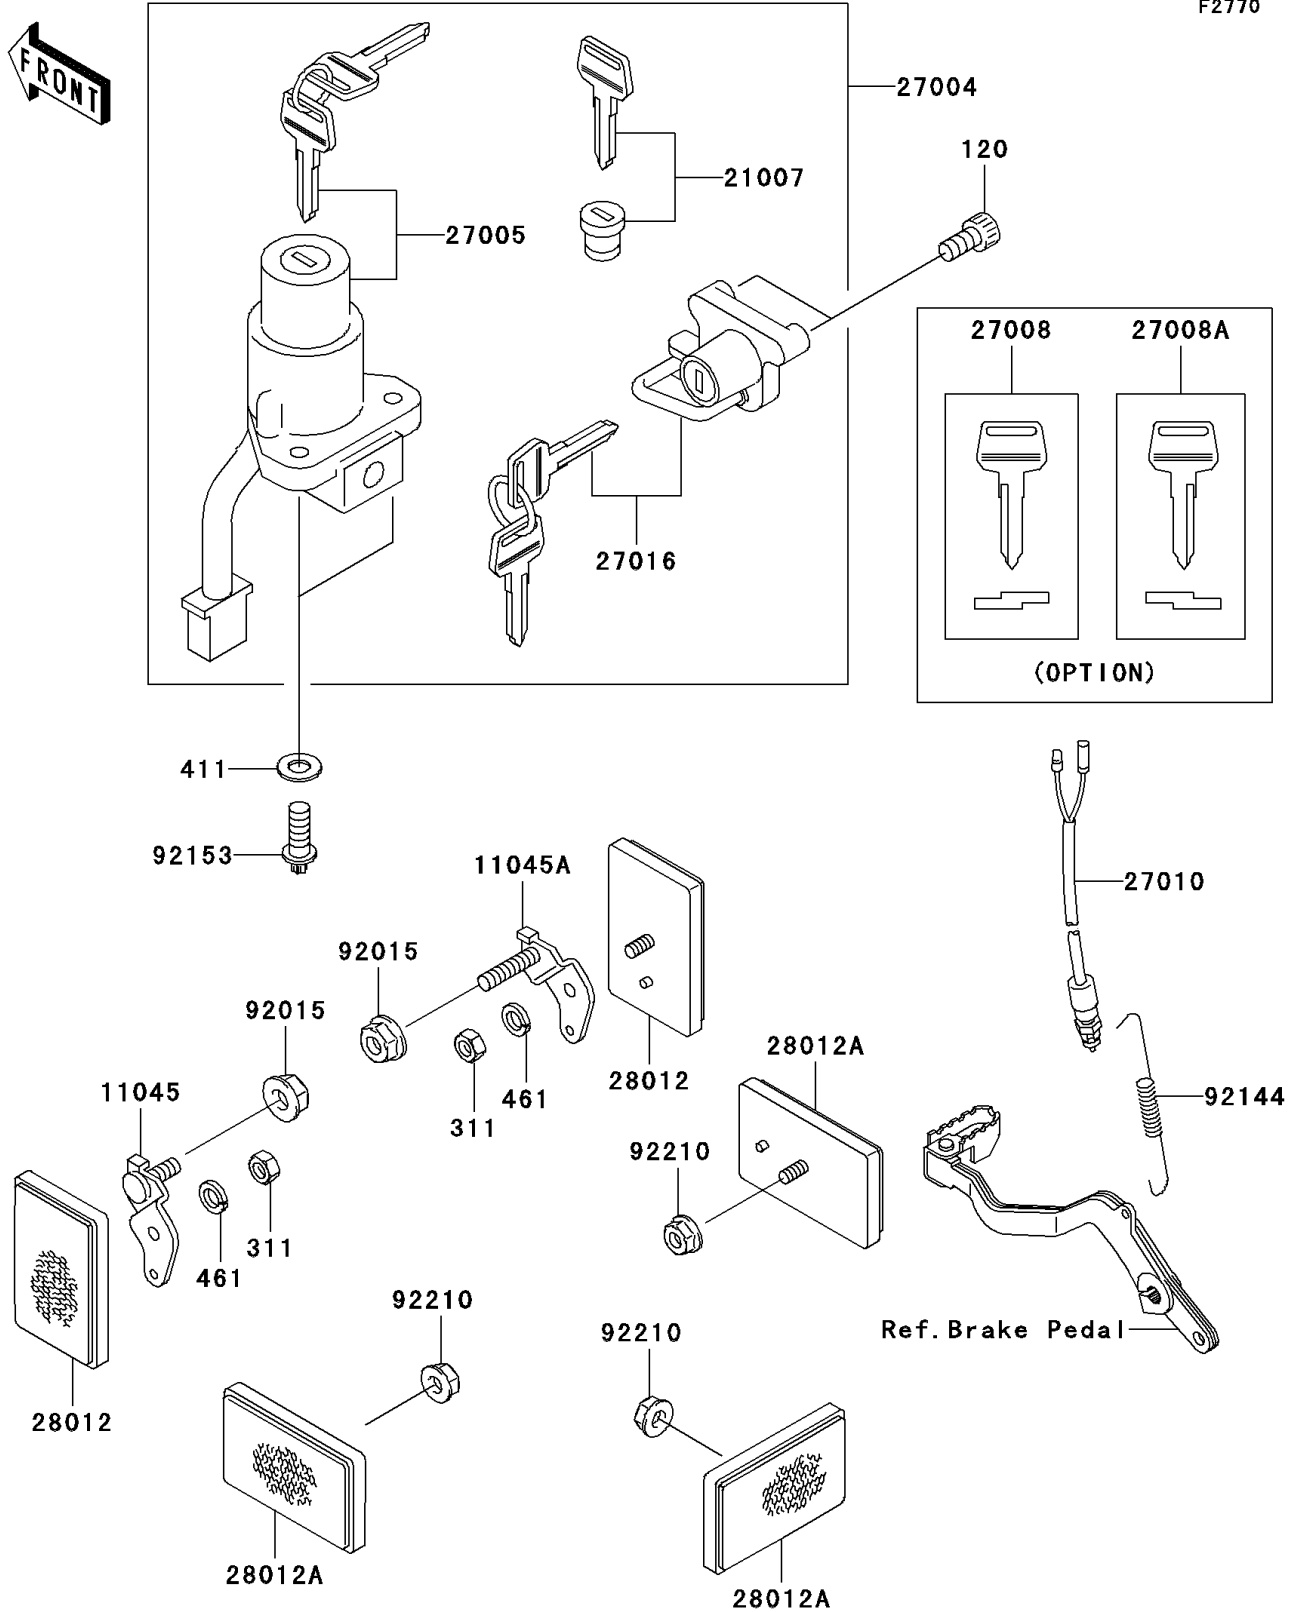

# 2007 KLR650 PARTS DIAGRAM

Ignition Switch

F2770

## 2007 KLR650 PARTS LIST

### Ignition Switch

ITEM NAME	PART NUMBER	QUANTITY
BOLT-SOCKET,6X12 (Ref # 120)	120S0612	2
NUT-HEX (Ref # 311)	311C0500	2
WASHER-PLAIN,6MM (Ref # 411)	411E0600	2
WASHER-SPRING,5MM,BLACK (Ref # 461)	461K0500	2
BRACKET,REFLECTOR,FR (Ref # 11045)	11045-1354	1
BRACKET,REFLECTOR,FR (Ref # 11045A)	11045-1355	1
ROTOR,LOCK,TANK CAP (Ref # 21007)	21007-5022	1
SWITCH-ASSY (Ref # 27004)	27004-5322	1
SWITCH-ASSY-IGNITION (Ref # 27005)	27005-1129	1
KEY-LOCK,BLANK,#A (Ref # 27008)	27008-1034	1
KEY-LOCK,BLANK,#B (Ref # 27008A)	27008-1035	1
SWITCH,REAR BRAKE (Ref # 27010)	27010-1484	1
LOCK-ASSY,HELMET (Ref # 27016)	27016-5075	1
REFLECTOR-REFLEX (Ref # 28012)	28012-1003	2
REFLECTOR-REFLEX (Ref # 28012A)	28012-1088	3
NUT,FLANGED,6MM,BLACK (Ref # 92015)	92015-1233	2
SPRING,REAR BRAKE SWITCH (Ref # 92144)	92144-1093	1
BOLT,TORX,6X16 (Ref # 92153)	92153-0967	2
NUT,FLANGED,5MM (Ref # 92210)	92210-0007	3