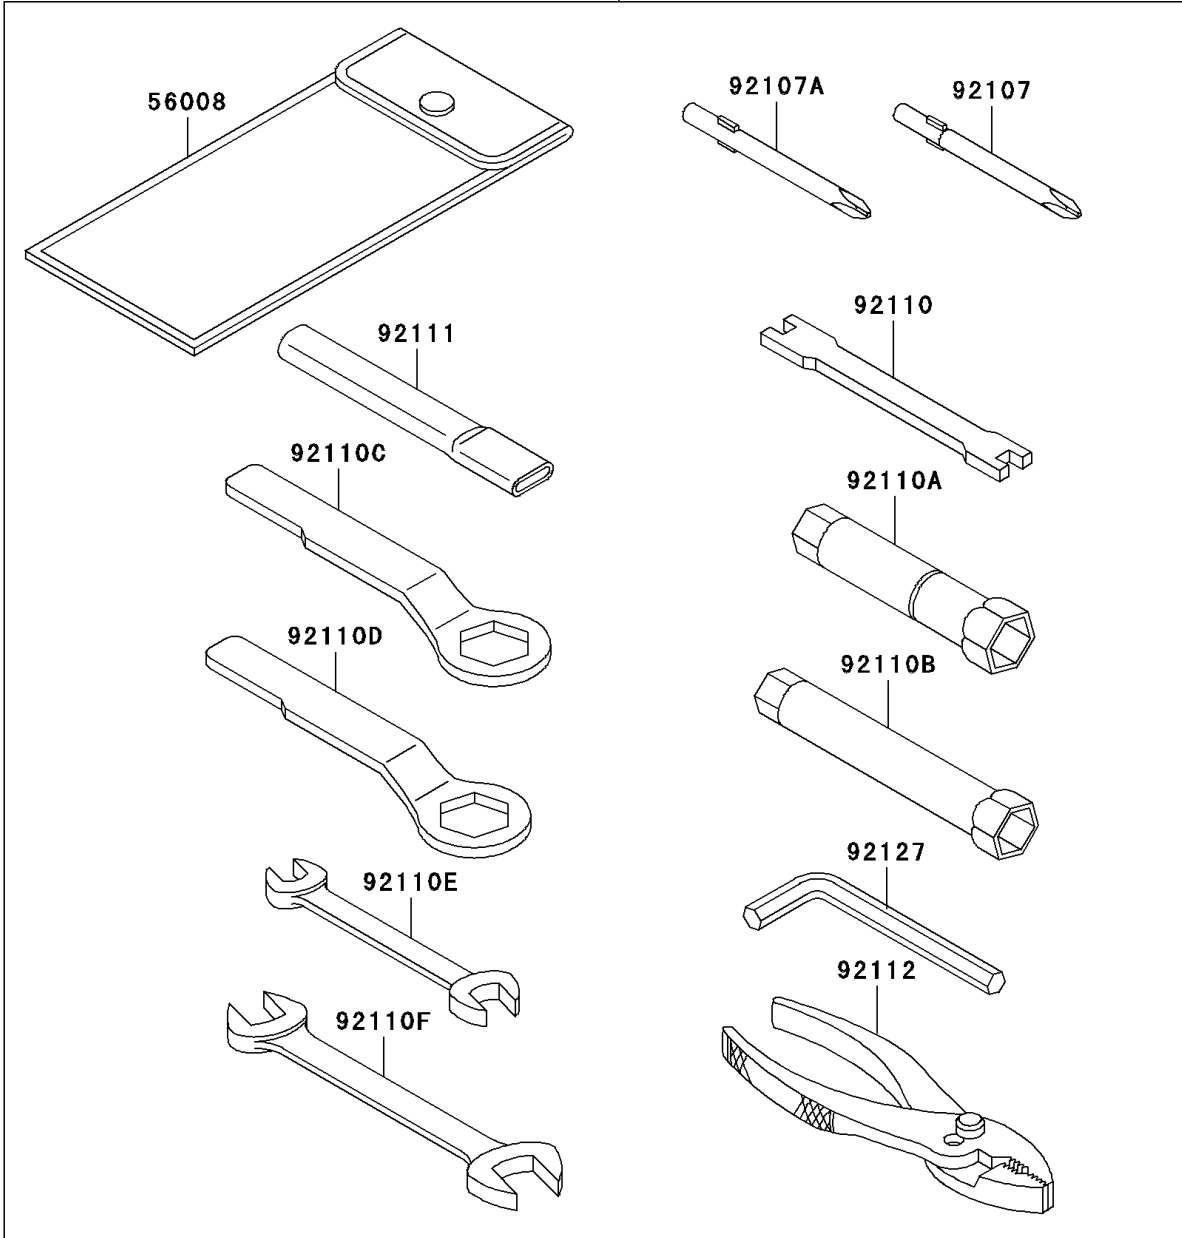

# 2006 KLR650 PARTS DIAGRAM

Owner's Tools

56007

F2810

## 2006 KLR650 PARTS LIST

### Owner's Tools

ITEM NAME	PART NUMBER	QUANTITY
TOOLKIT (Ref # 56007)	56007-1332	1
BAG,TOOL (Ref # 56008)	56008-1075	1
GASKET-LIQUID,TUBE,100G,SILVER (Ref # 92104)	92104-002	1
TOOL-DRIVER,#3PHILLIPS (Ref # 92107)	92107-005	1
TOOL-DRIVER,#2PHILLIPS (Ref # 92107A)	92107-1053	1
TOOL-WRENCH,SPOKE (Ref # 92110)	92110-1016	1
TOOL-WRENCH,BOX,18MM (Ref # 92110A)	92110-1111	1
TOOL-WRENCH,BOX,12MM (Ref # 92110B)	92110-1131	1
TOOL-WRENCH,BOX END,24MM (Ref # 92110C)	92110-1150	1
TOOL-WRENCH,BOX END,19MM (Ref # 92110D)	92110-1151	1
TOOL-WRENCH,OPEN END,10X12 (Ref # 92110E)	92110-1152	1
TOOL-WRENCH,OPEN END,14X17 (Ref # 92110F)	92110-1153	1
TOOL-BAR,BOX END WRENCH (Ref # 92111)	92111-1051	1
TOOL-PLIERS (Ref # 92112)	92112-1001	1
TOOL-WRENCH,ALLEN,6MM (Ref # 92127)	92127-003	1