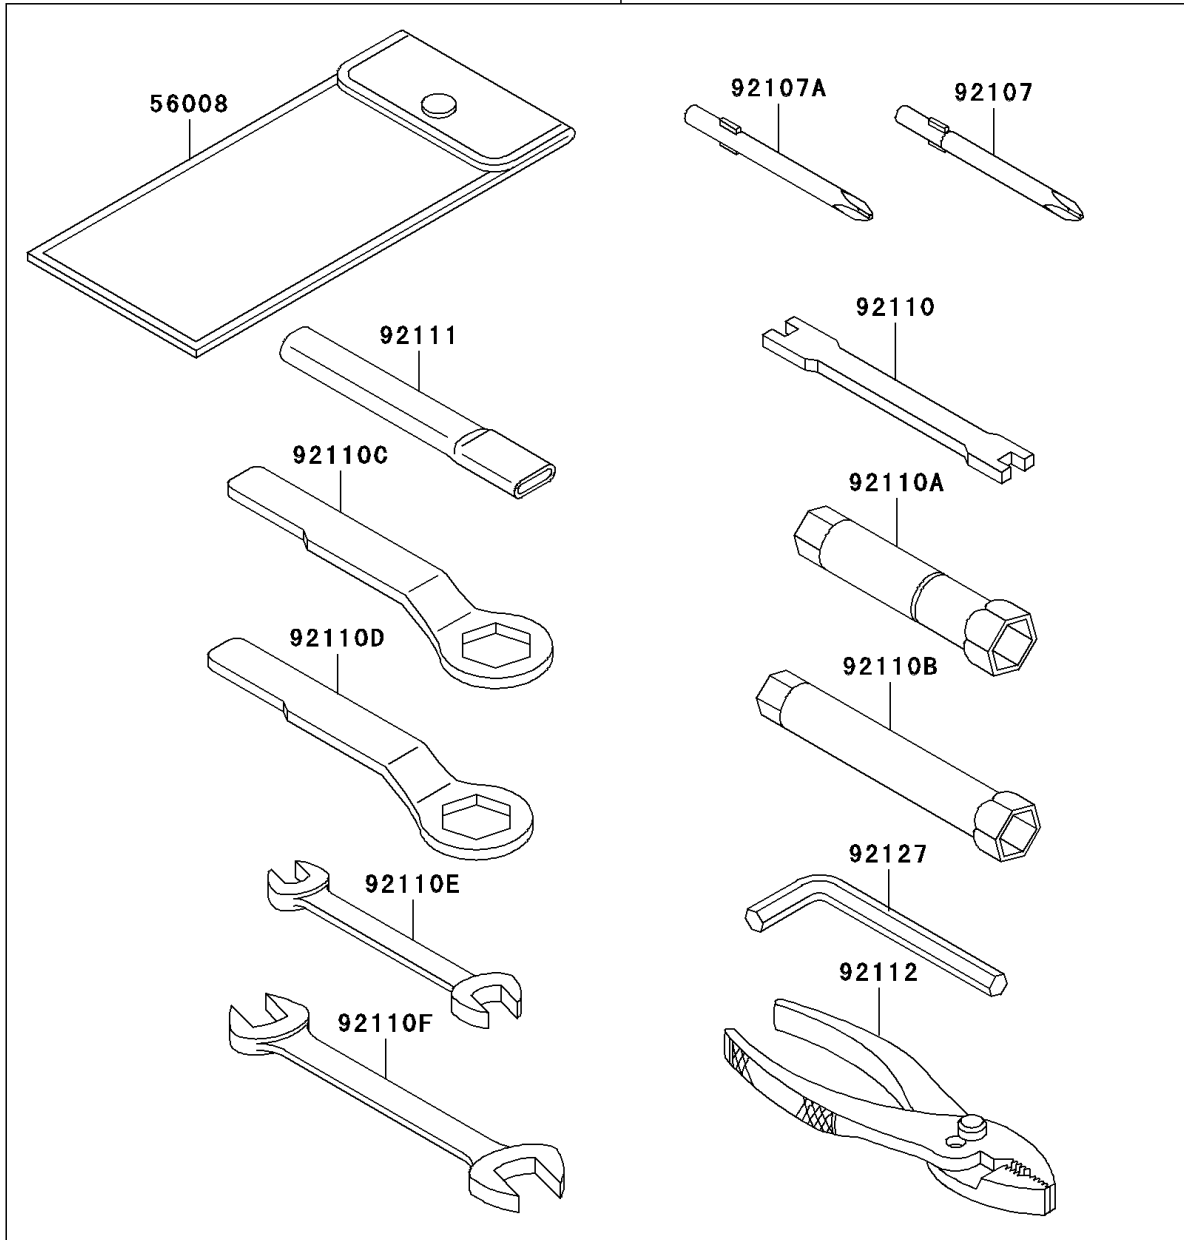

# 2006 KLR650 PARTS DIAGRAM

Owner's Tools

56007

F2810

## 2006 KLR650 PARTS LIST

### Owner's Tools

ITEM NAME	PART NUMBER	QUANTITY
TOOLKIT (Ref # 56007)	56007-1332	1
BAG,TOOL (Ref # 56008)	56008-1075	1
GASKET-LIQUID,TUBE,100G,SILVER (Ref # 92104)	92104-002	1
TOOL-DRIVER,#3PHILLIPS (Ref # 92107)	92107-005	1
TOOL-DRIVER,#2PHILLIPS (Ref # 92107A)	92107-1053	1
TOOL-WRENCH,SPOKE (Ref # 92110)	92110-1016	1
TOOL-WRENCH,BOX,18MM (Ref # 92110A)	92110-1111	1
TOOL-WRENCH,BOX,12MM (Ref # 92110B)	92110-1131	1
TOOL-WRENCH,BOX END,24MM (Ref # 92110C)	92110-1150	1
TOOL-WRENCH,BOX END,19MM (Ref # 92110D)	92110-1151	1
TOOL-WRENCH,OPEN END,10X12 (Ref # 92110E)	92110-1152	1
TOOL-WRENCH,OPEN END,14X17 (Ref # 92110F)	92110-1153	1
TOOL-BAR,BOX END WRENCH (Ref # 92111)	92111-1051	1
TOOL-PLIERS (Ref # 92112)	92112-1001	1
TOOL-WRENCH,ALLEN,6MM (Ref # 92127)	92127-003	1