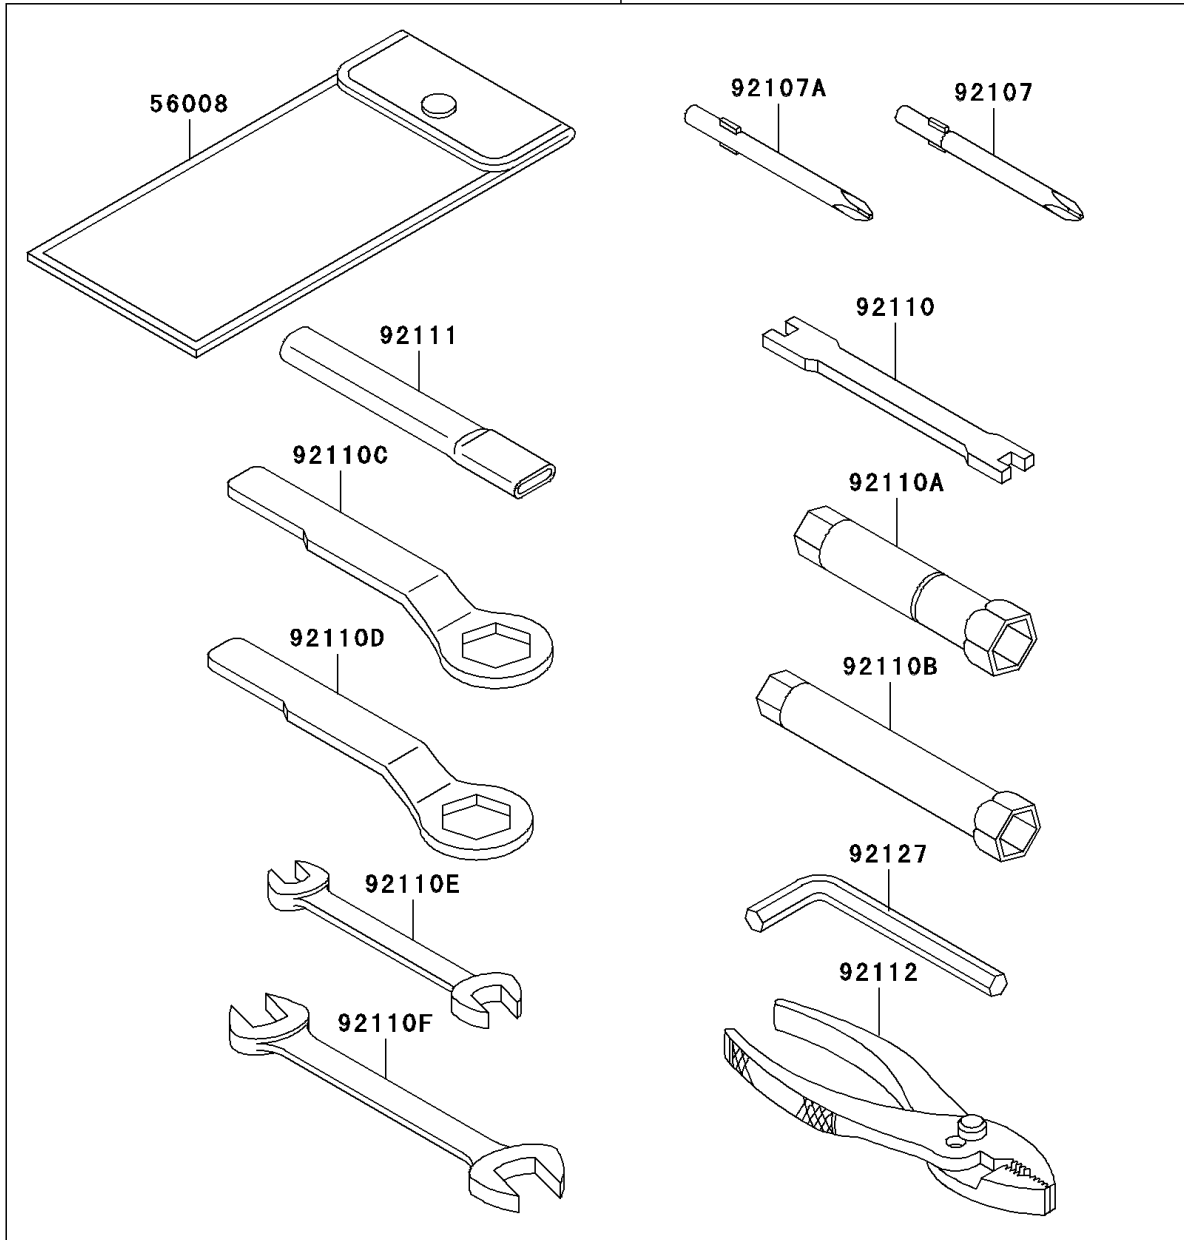

# 2007 KLR650 PARTS DIAGRAM

Owner's Tools

56007

F2810

## 2007 KLR650 PARTS LIST

### Owner's Tools

ITEM NAME	PART NUMBER	QUANTITY
TOOLKIT (Ref # 56007)	56007-1332	1
BAG,TOOL (Ref # 56008)	56008-1075	1
GASKET-LIQUID,TUBE,100G,SILVER (Ref # 92104)	92104-002	1
TOOL-DRIVER,#3PHILLIPS (Ref # 92107)	92107-005	1
TOOL-DRIVER,#2PHILLIPS (Ref # 92107A)	92107-1053	1
TOOL-WRENCH,SPOKE (Ref # 92110)	92110-1016	1
TOOL-WRENCH,BOX,18MM (Ref # 92110A)	92110-1111	1
TOOL-WRENCH,BOX,12MM (Ref # 92110B)	92110-1131	1
TOOL-WRENCH,BOX END,24MM (Ref # 92110C)	92110-1150	1
TOOL-WRENCH,BOX END,19MM (Ref # 92110D)	92110-1151	1
TOOL-WRENCH,OPEN END,10X12 (Ref # 92110E)	92110-1152	1
TOOL-WRENCH,OPEN END,14X17 (Ref # 92110F)	92110-1153	1
TOOL-BAR,BOX END WRENCH (Ref # 92111)	92111-1051	1
TOOL-PLIERS (Ref # 92112)	92112-1001	1
TOOL-WRENCH,ALLEN,6MM (Ref # 92127)	92127-003	1