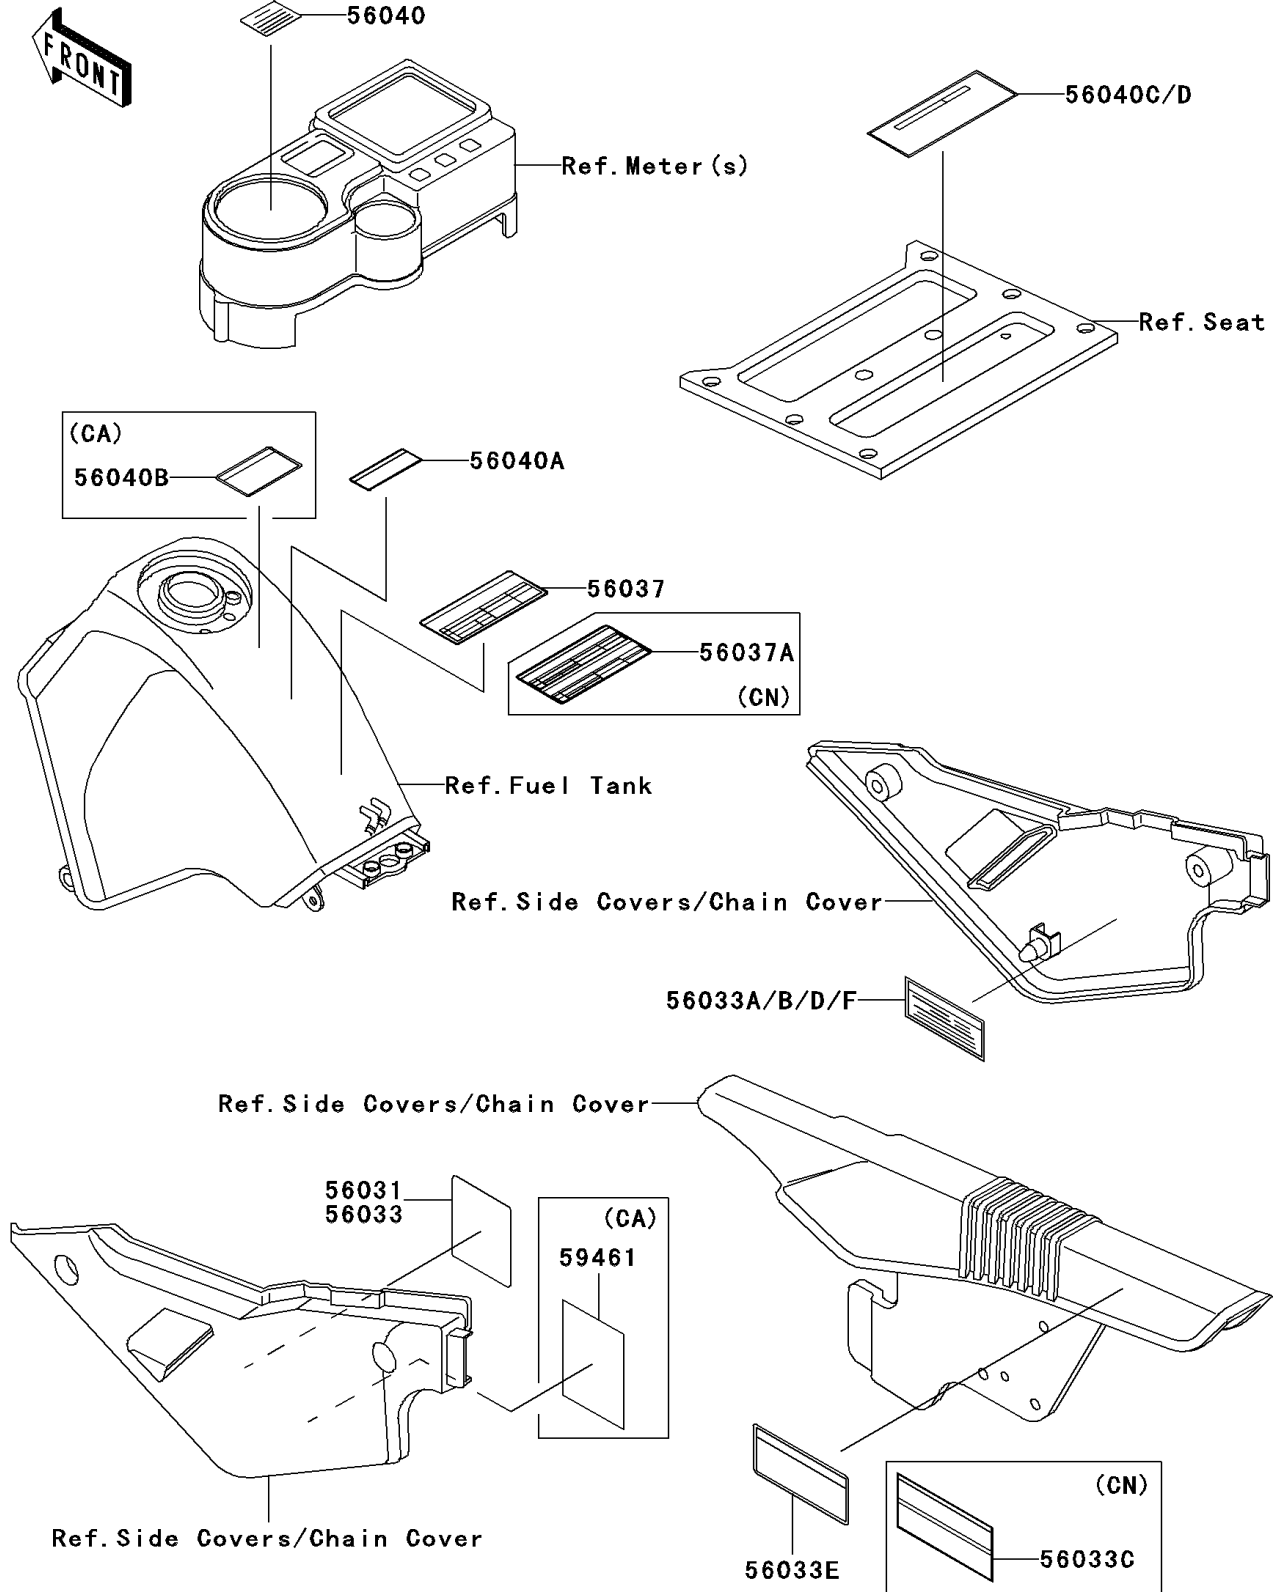

2006 KLR650 PARTS DIAGRAM

Labels

F2860

2006 KLR650 PARTS LIST

Labels

ITEM NAME	PART NUMBER	QUANTITY
LABEL-MANUAL,BATTERY VENT (Ref # 56033)	56033-0132	1
LABEL-WARNING,CARRIER(ENGLISH) (Ref # 56040C)	56040-1212	1
LABEL-MANUAL,BATTERY VENT (Ref # 56031)	56031-1540	1
LABEL-MANUAL,CHAIN (Ref # 56033C)	56033-1064	1
LABEL-MANUAL,OIL&OIL FILTER (Ref # 56033D)	56033-1279	1
LABEL-MANUAL,CHAIN (Ref # 56033E)	56033-1367	1
LABEL-MANUAL,OIL&OIL FILTER (Ref # 56033F)	56033-1368	1
LABEL-SPECIFICATION,TIRE&LOAD (Ref # 56037)	56037-1981	1
LABEL-SPECIFICATION,TIRE&LOAD (Ref # 56037A)	56037-1982	1
LABEL-WARNING,BREAK IN CAUTION (Ref # 56040)	56040-1007	1
LABEL-WARNING,BREAK IN CAUTION (Ref # 56040A)	56040-1008	1
LABEL-WARNING,EVAPO (Ref # 56040B)	56040-1121	1
LABEL-WARNING,CARRIER(FRENCH) (Ref # 56040D)	56040-1215	1
LABEL-CERTIFICATION,EVAPO ROUT (Ref # 59461)	59461-1776	1