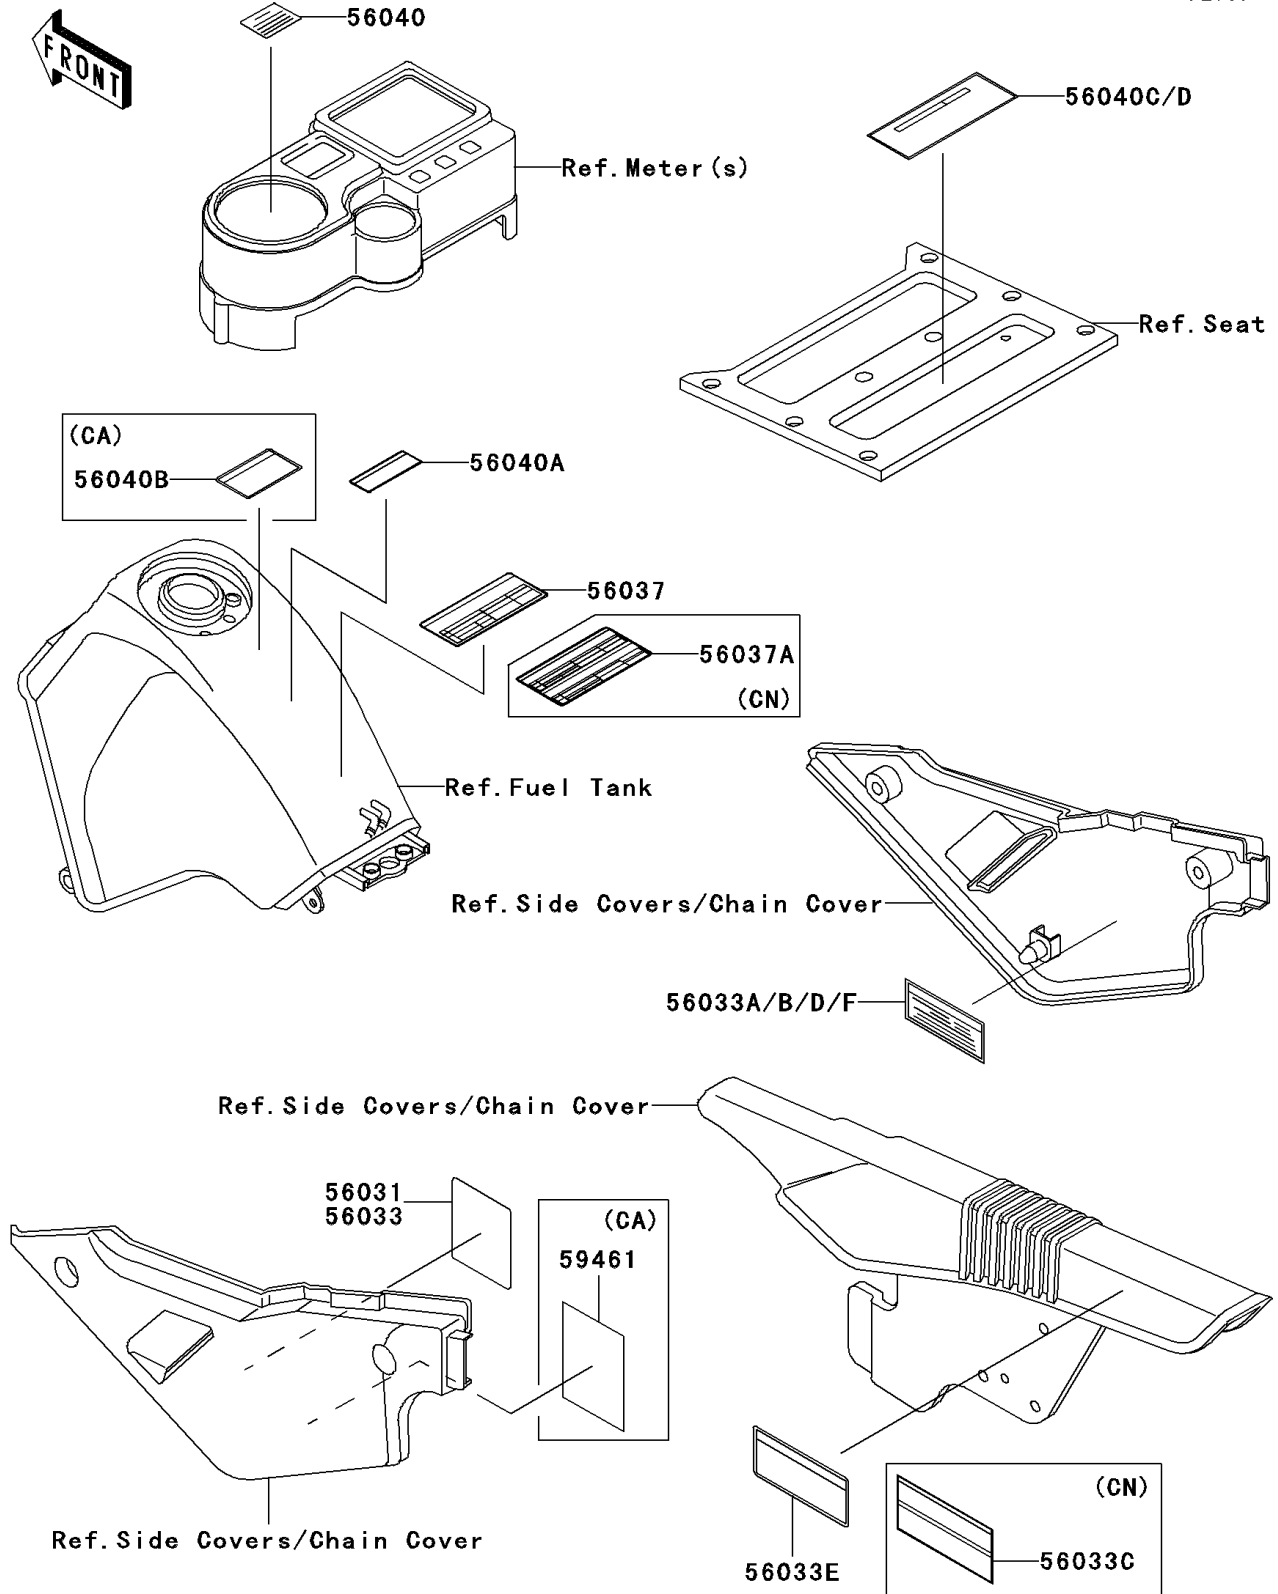

2007 KLR650 PARTS DIAGRAM

Labels

F2860

2007 KLR650 PARTS LIST

Labels

ITEM NAME	PART NUMBER	QUANTITY
LABEL-MANUAL,BATTERY VENT (Ref # 56033)	56033-0132	1
LABEL-WARNING,CARRIER(ENGLISH) (Ref # 56040C)	56040-1212	1
LABEL-MANUAL,BATTERY VENT (Ref # 56031)	56031-1540	1
LABEL-MANUAL,OIL&OIL FILTER (Ref # 56033A)	56033-0168	1
LABEL-MANUAL,OIL&OIL FILTER (Ref # 56033B)	56033-0169	1
LABEL-MANUAL,CHAIN (Ref # 56033C)	56033-1064	1
LABEL-MANUAL,CHAIN (Ref # 56033E)	56033-1367	1
LABEL-SPECIFICATION,TIRE&LOAD (Ref # 56037)	56037-1981	1
LABEL-SPECIFICATION,TIRE&LOAD (Ref # 56037A)	56037-1982	1
LABEL-WARNING,BREAK IN CAUTION (Ref # 56040)	56040-1007	1
LABEL-WARNING,BREAK IN CAUTION (Ref # 56040A)	56040-1008	1
LABEL-WARNING,EVAPO (Ref # 56040B)	56040-1121	1
LABEL-WARNING,CARRIER(FRENCH) (Ref # 56040D)	56040-1215	1
LABEL-CERTIFICATION,EVAPO ROUT (Ref # 59461)	59461-1776	1