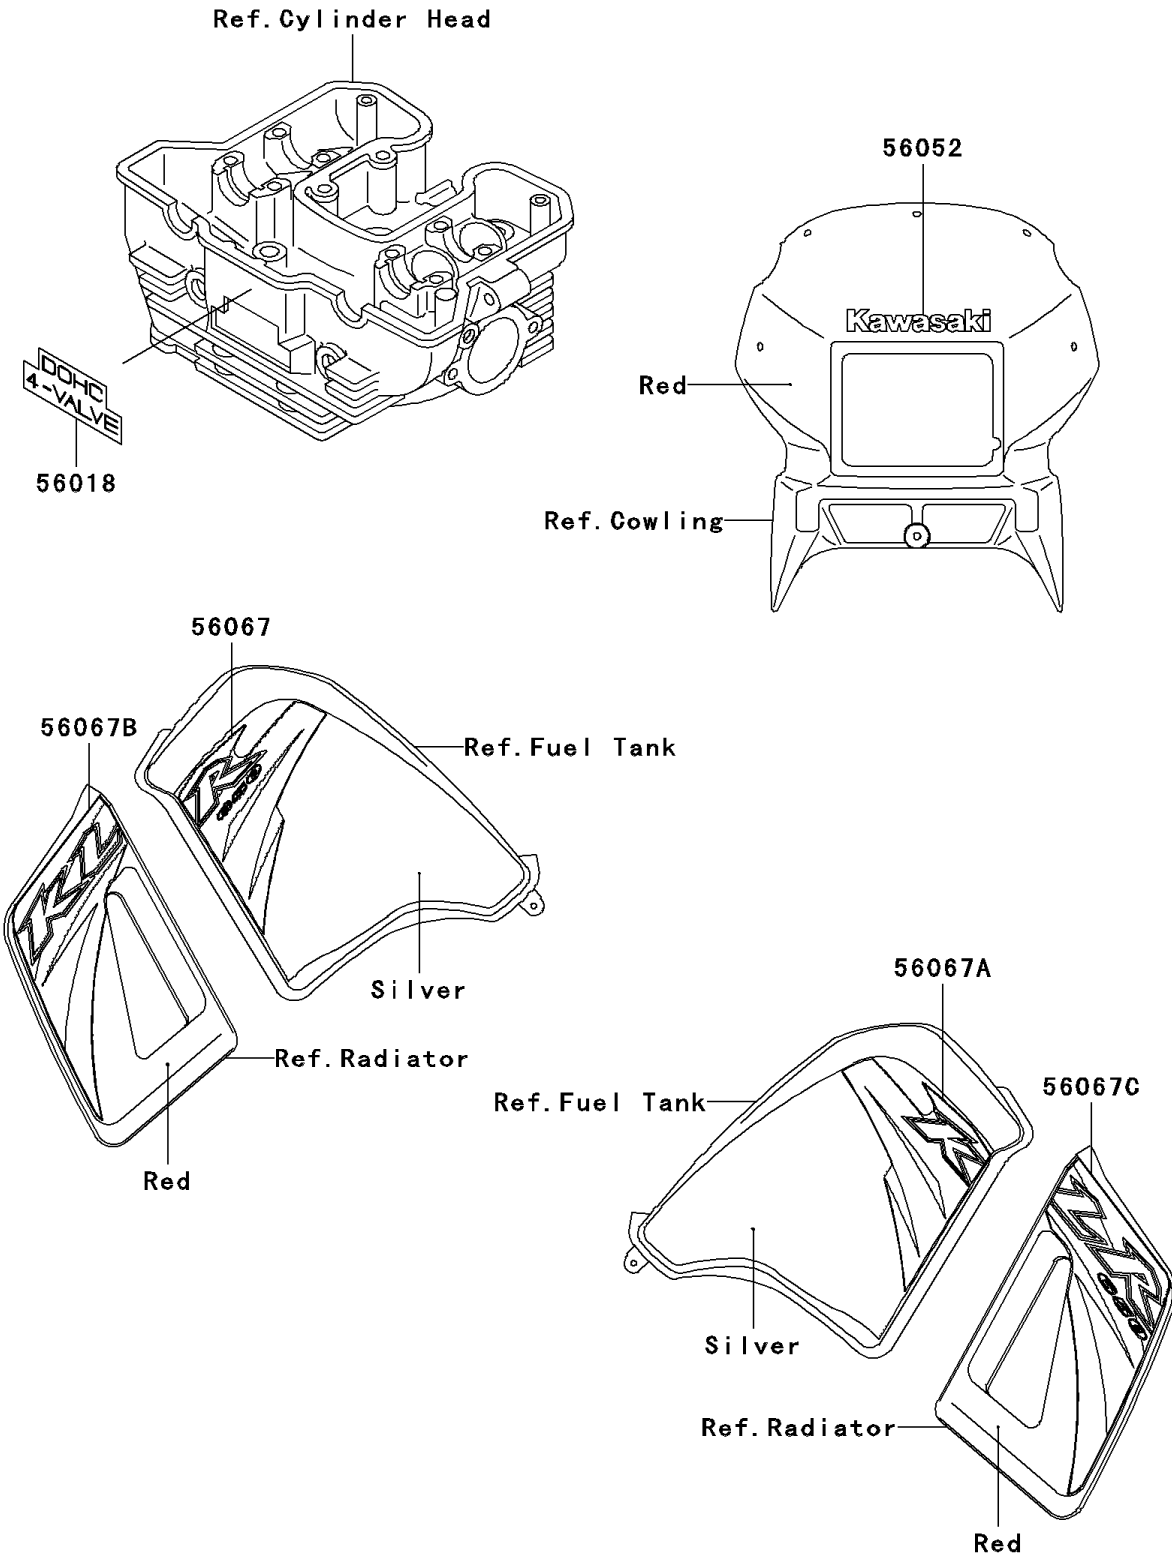

2006 KLR650 PARTS DIAGRAM

Decals(A6F/A7F)(Red)

F2861

2006 KLR650 PARTS LIST

Decals(A6F/A7F)(Red)

ITEM NAME	PART NUMBER	QUANTITY
MARK,CYLINDER HEAD (Ref # 56018)	56018-1483	1
MARK,HEAD LAMP COVER,KAWASAKI (Ref # 56052)	56052-1531	1
PATTERN,FUEL TANK,LH (Ref # 56067)	56067-0321	1
PATTERN,FUEL TANK,RH (Ref # 56067A)	56067-0322	1
PATTERN,SHROUD,LH (Ref # 56067B)	56067-0323	1
PATTERN,SHROUD,RH (Ref # 56067C)	56067-0324	1