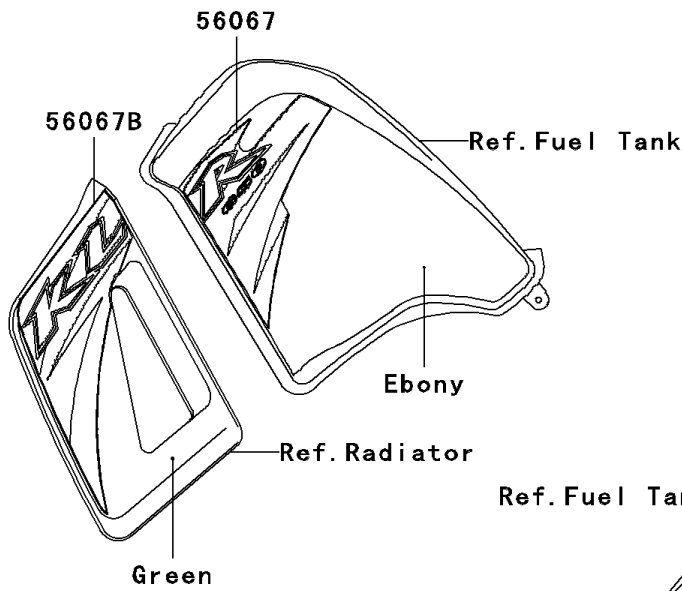

2006 KLR650 PARTS DIAGRAM

Decals(A6F)(Green)

F2861A

2006 KLR650 PARTS LIST

Decals(A6F)(Green)

ITEM NAME	PART NUMBER	QUANTITY
MARK,CYLINDER HEAD (Ref # 56018)	56018-1483	1
MARK,HEAD LAMP COVER,KAWASAKI (Ref # 56052)	56052-1531	1
PATTERN,FUEL TANK,LH (Ref # 56067)	56067-0325	1
PATTERN,FUEL TANK,RH (Ref # 56067A)	56067-0326	1
PATTERN,SHROUD,LH (Ref # 56067B)	56067-0327	1
PATTERN,SHROUD,RH (Ref # 56067C)	56067-0328	1