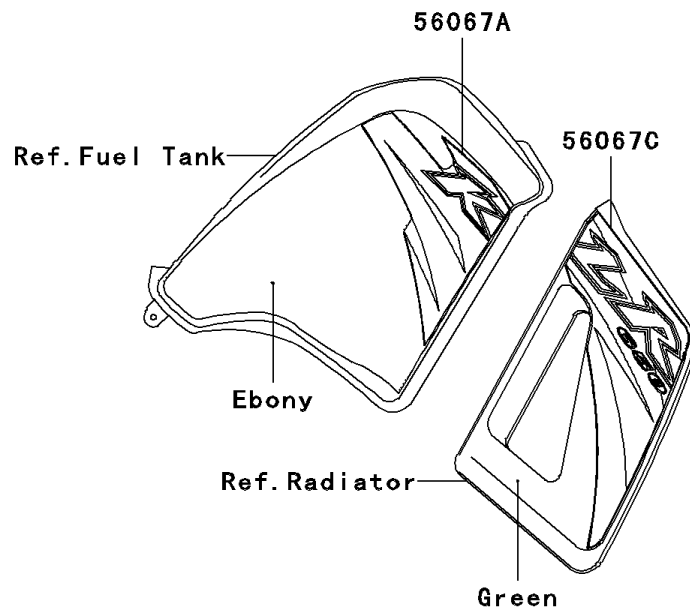

2006 KLR650 PARTS DIAGRAM

Decals(A6F)(Green)

F2861A

2006 KLR650 PARTS LIST

Decals(A6F)(Green)

ITEM NAME	PART NUMBER	QUANTITY
MARK,CYLINDER HEAD (Ref # 56018)	56018-1483	1
MARK,HEAD LAMP COVER,KAWASAKI (Ref # 56052)	56052-1531	1
PATTERN,FUEL TANK,LH (Ref # 56067)	56067-0325	1
PATTERN,FUEL TANK,RH (Ref # 56067A)	56067-0326	1
PATTERN,SHROUD,LH (Ref # 56067B)	56067-0327	1
PATTERN,SHROUD,RH (Ref # 56067C)	56067-0328	1