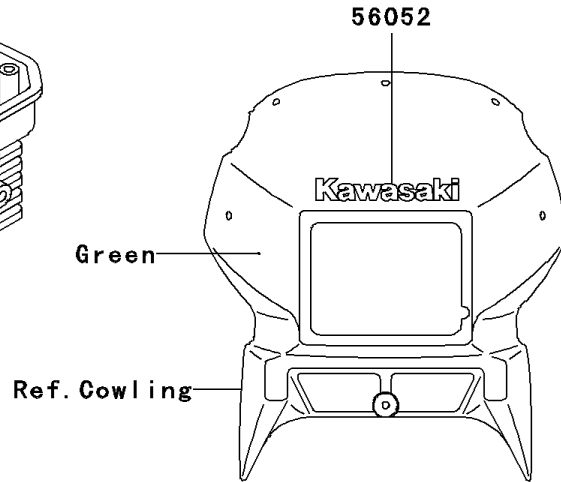

2006 KLR650 PARTS DIAGRAM

Decals(A6F)(Green)

F2861A

2006 KLR650 PARTS LIST

Decals(A6F)(Green)

ITEM NAME	PART NUMBER	QUANTITY
MARK,CYLINDER HEAD (Ref # 56018)	56018-1483	1
MARK,HEAD LAMP COVER,KAWASAKI (Ref # 56052)	56052-1531	1
PATTERN,FUEL TANK,LH (Ref # 56067)	56067-0325	1
PATTERN,FUEL TANK,RH (Ref # 56067A)	56067-0326	1
PATTERN,SHROUD,LH (Ref # 56067B)	56067-0327	1
PATTERN,SHROUD,RH (Ref # 56067C)	56067-0328	1