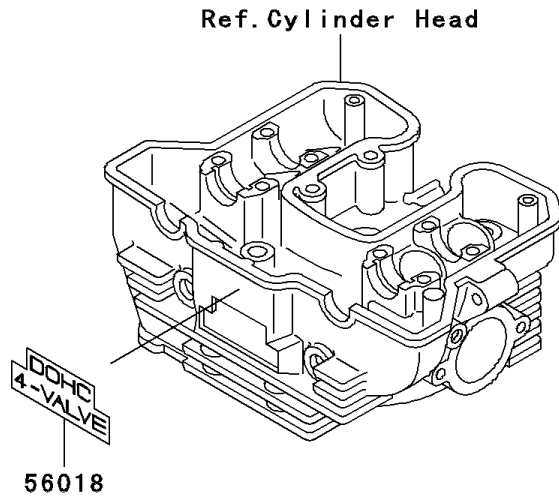

2006 KLR650 PARTS DIAGRAM

Decals(A6F)(Green)

F2861A

2006 KLR650 PARTS LIST

Decals(A6F)(Green)

ITEM NAME	PART NUMBER	QUANTITY
MARK,CYLINDER HEAD (Ref # 56018)	56018-1483	1
MARK,HEAD LAMP COVER,KAWASAKI (Ref # 56052)	56052-1531	1
PATTERN,FUEL TANK,LH (Ref # 56067)	56067-0325	1
PATTERN,FUEL TANK,RH (Ref # 56067A)	56067-0326	1
PATTERN,SHROUD,LH (Ref # 56067B)	56067-0327	1
PATTERN,SHROUD,RH (Ref # 56067C)	56067-0328	1