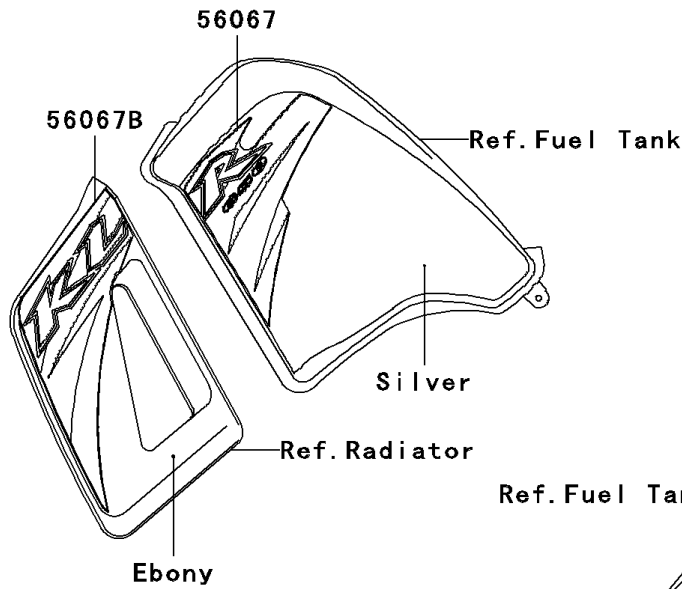

2007 KLR650 PARTS DIAGRAM

Decals(A7F)(Ebony)

F2861B

2007 KLR650 PARTS LIST

Decals(A7F)(Ebony)

ITEM NAME	PART NUMBER	QUANTITY
MARK,CYLINDER HEAD (Ref # 56018)	56018-1483	1
MARK,HEAD LAMP COVER,KAWASAKI (Ref # 56052)	56052-1531	1
PATTERN,FUEL TANK,LH (Ref # 56067)	56067-0989	1
PATTERN,FUEL TANK,RH (Ref # 56067A)	56067-0990	1
PATTERN,SHROUD,LH (Ref # 56067B)	56067-0991	1
PATTERN,SHROUD,RH (Ref # 56067C)	56067-0992	1