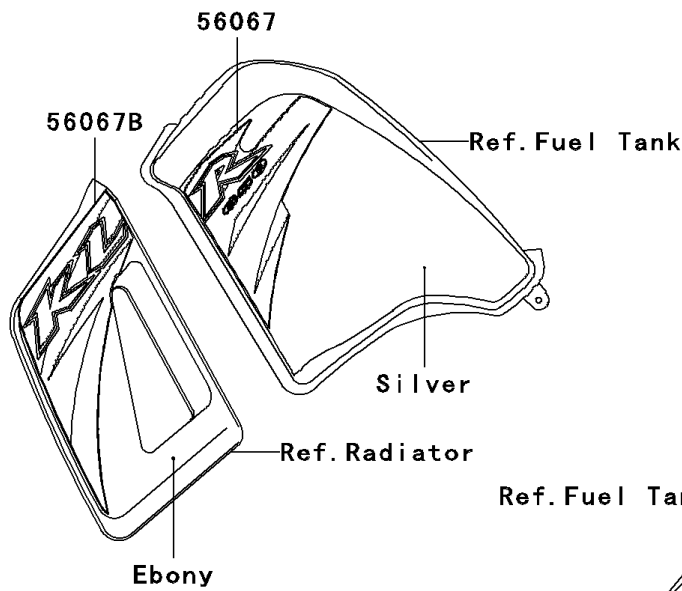

2007 KLR650 PARTS DIAGRAM

Decals(A7F)(Ebony)

F2861B

2007 KLR650 PARTS LIST

Decals(A7F)(Ebony)

ITEM NAME	PART NUMBER	QUANTITY
MARK,CYLINDER HEAD (Ref # 56018)	56018-1483	1
MARK,HEAD LAMP COVER,KAWASAKI (Ref # 56052)	56052-1531	1
PATTERN,FUEL TANK,LH (Ref # 56067)	56067-0989	1
PATTERN,FUEL TANK,RH (Ref # 56067A)	56067-0990	1
PATTERN,SHROUD,LH (Ref # 56067B)	56067-0991	1
PATTERN,SHROUD,RH (Ref # 56067C)	56067-0992	1