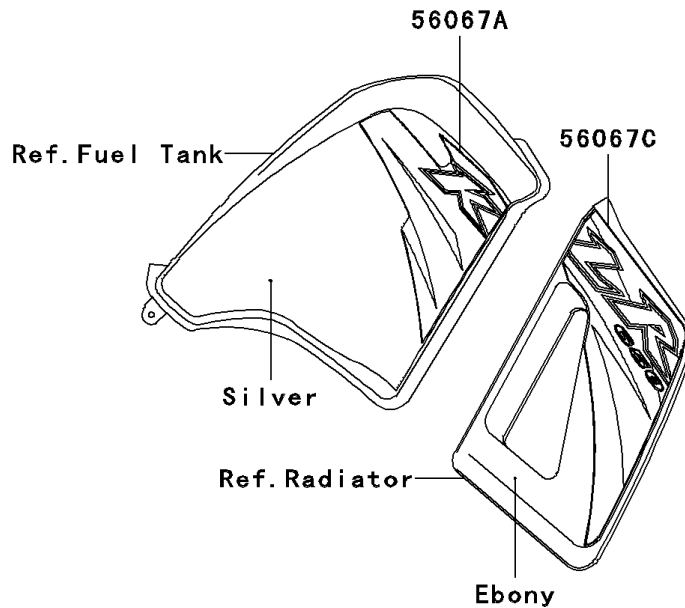

2007 KLR650 PARTS DIAGRAM

Decals(A7F)(Ebony)

F2861B

2007 KLR650 PARTS LIST

Decals(A7F)(Ebony)

ITEM NAME	PART NUMBER	QUANTITY
MARK,CYLINDER HEAD (Ref # 56018)	56018-1483	1
MARK,HEAD LAMP COVER,KAWASAKI (Ref # 56052)	56052-1531	1
PATTERN,FUEL TANK,LH (Ref # 56067)	56067-0989	1
PATTERN,FUEL TANK,RH (Ref # 56067A)	56067-0990	1
PATTERN,SHROUD,LH (Ref # 56067B)	56067-0991	1
PATTERN,SHROUD,RH (Ref # 56067C)	56067-0992	1