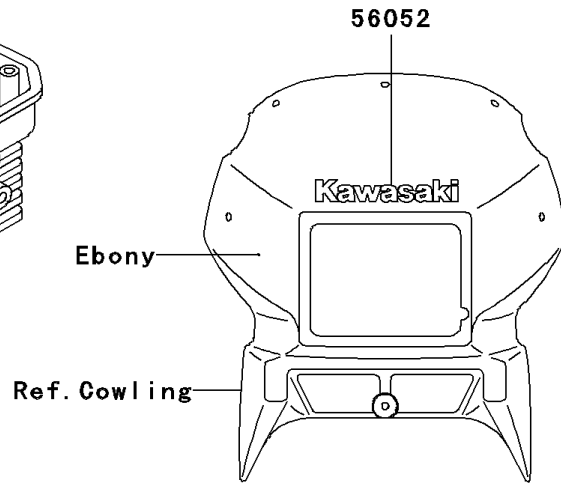

2007 KLR650 PARTS DIAGRAM

Decals(A7F)(Ebony)

F2861B

2007 KLR650 PARTS LIST

Decals(A7F)(Ebony)

ITEM NAME	PART NUMBER	QUANTITY
MARK,CYLINDER HEAD (Ref # 56018)	56018-1483	1
MARK,HEAD LAMP COVER,KAWASAKI (Ref # 56052)	56052-1531	1
PATTERN,FUEL TANK,LH (Ref # 56067)	56067-0989	1
PATTERN,FUEL TANK,RH (Ref # 56067A)	56067-0990	1
PATTERN,SHROUD,LH (Ref # 56067B)	56067-0991	1
PATTERN,SHROUD,RH (Ref # 56067C)	56067-0992	1