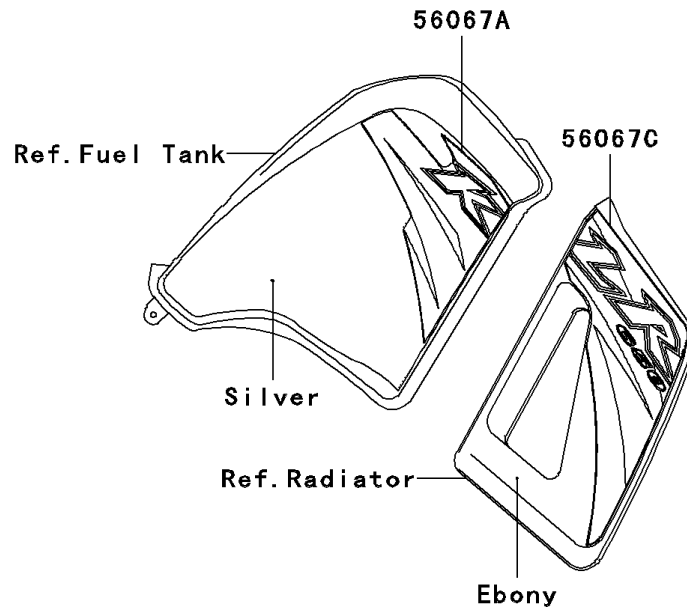

2007 KLR650 PARTS DIAGRAM

Decals(A7F)(Ebony)

F2861B

2007 KLR650 PARTS LIST

Decals(A7F)(Ebony)

ITEM NAME	PART NUMBER	QUANTITY
MARK,CYLINDER HEAD (Ref # 56018)	56018-1483	1
MARK,HEAD LAMP COVER,KAWASAKI (Ref # 56052)	56052-1531	1
PATTERN,FUEL TANK,LH (Ref # 56067)	56067-0989	1
PATTERN,FUEL TANK,RH (Ref # 56067A)	56067-0990	1
PATTERN,SHROUD,LH (Ref # 56067B)	56067-0991	1
PATTERN,SHROUD,RH (Ref # 56067C)	56067-0992	1