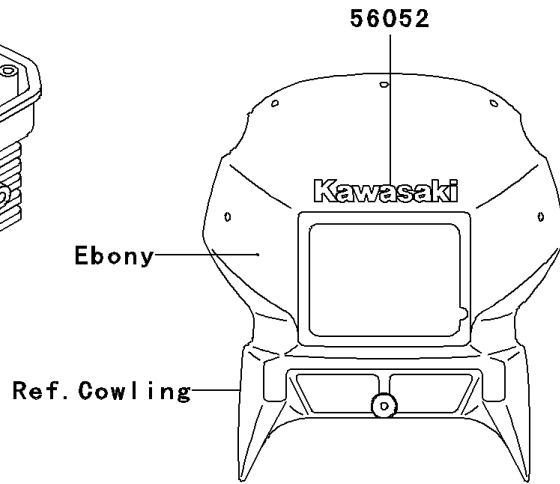

2007 KLR650 PARTS DIAGRAM

Decals(A7F)(Ebony)

F2861B

2007 KLR650 PARTS LIST

Decals(A7F)(Ebony)

ITEM NAME	PART NUMBER	QUANTITY
MARK,CYLINDER HEAD (Ref # 56018)	56018-1483	1
MARK,HEAD LAMP COVER,KAWASAKI (Ref # 56052)	56052-1531	1
PATTERN,FUEL TANK,LH (Ref # 56067)	56067-0989	1
PATTERN,FUEL TANK,RH (Ref # 56067A)	56067-0990	1
PATTERN,SHROUD,LH (Ref # 56067B)	56067-0991	1
PATTERN,SHROUD,RH (Ref # 56067C)	56067-0992	1