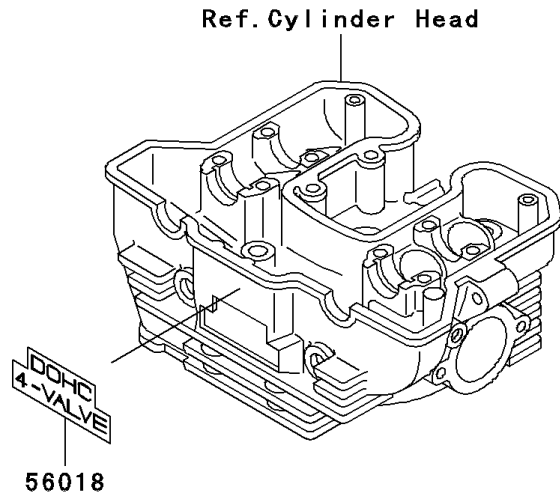

2007 KLR650 PARTS DIAGRAM

Decals(A7F)(Ebony)

F2861B

2007 KLR650 PARTS LIST

Decals(A7F)(Ebony)

ITEM NAME	PART NUMBER	QUANTITY
MARK,CYLINDER HEAD (Ref # 56018)	56018-1483	1
MARK,HEAD LAMP COVER,KAWASAKI (Ref # 56052)	56052-1531	1
PATTERN,FUEL TANK,LH (Ref # 56067)	56067-0989	1
PATTERN,FUEL TANK,RH (Ref # 56067A)	56067-0990	1
PATTERN,SHROUD,LH (Ref # 56067B)	56067-0991	1
PATTERN,SHROUD,RH (Ref # 56067C)	56067-0992	1