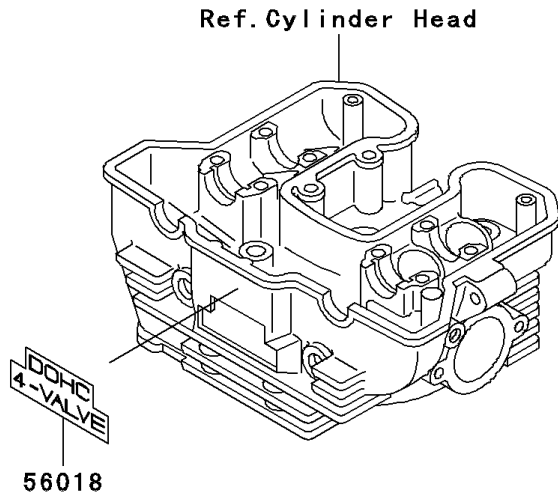

2007 KLR650 PARTS DIAGRAM

Decals(A7F)(Ebony)

F2861B

2007 KLR650 PARTS LIST

Decals(A7F)(Ebony)

ITEM NAME	PART NUMBER	QUANTITY
MARK,CYLINDER HEAD (Ref # 56018)	56018-1483	1
MARK,HEAD LAMP COVER,KAWASAKI (Ref # 56052)	56052-1531	1
PATTERN,FUEL TANK,LH (Ref # 56067)	56067-0989	1
PATTERN,FUEL TANK,RH (Ref # 56067A)	56067-0990	1
PATTERN,SHROUD,LH (Ref # 56067B)	56067-0991	1
PATTERN,SHROUD,RH (Ref # 56067C)	56067-0992	1