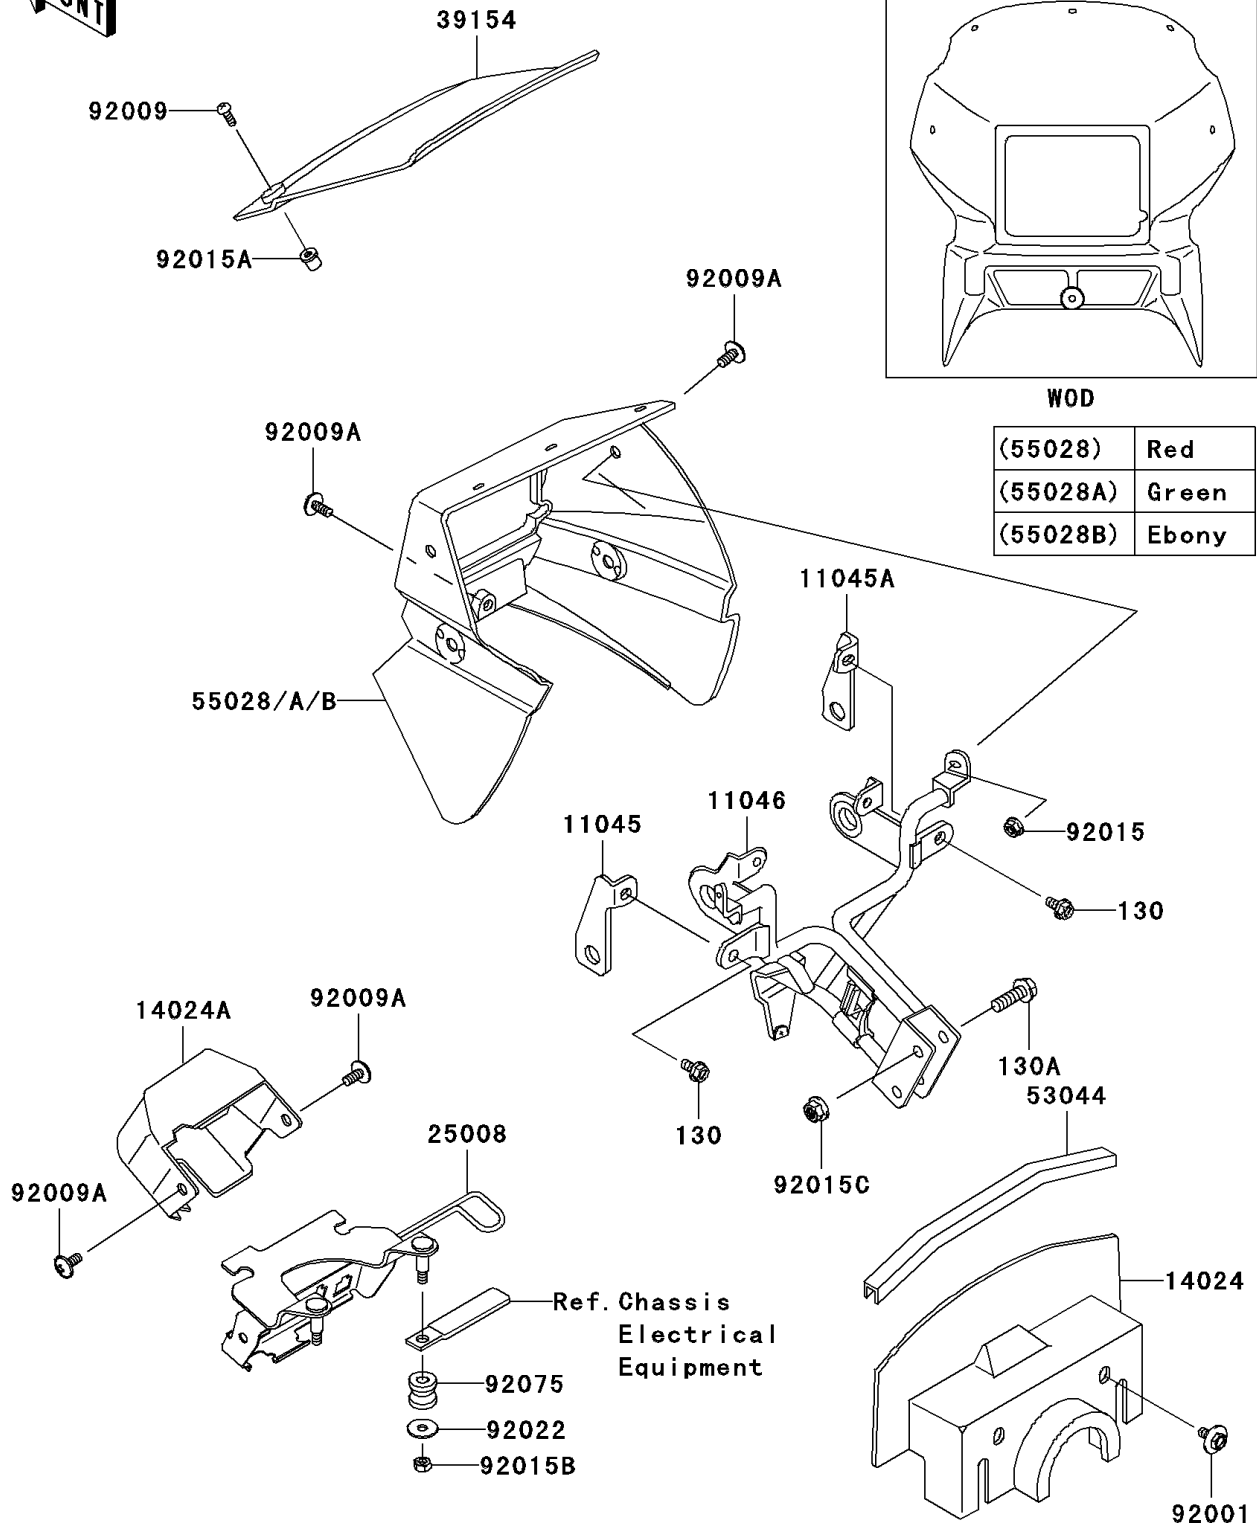

# 2006 KLR650 PARTS DIAGRAM

Cowling

F2871

## 2006 KLR650 PARTS LIST

### Cowling

ITEM NAME	PART NUMBER	QUANTITY
BOLT-FLANGED,6X12 (Ref # 130)	130C0612	2
BOLT-FLANGED,8X25 (Ref # 130A)	130G0825	2
BRACKET,SIGNAL LAMP,LH (Ref # 11045)	11045-1798	1
BRACKET,SIGNAL LAMP,RH (Ref # 11045A)	11045-1799	1
BRACKET,COWLING (Ref # 11046)	11046-1036	1
COVER,COWLING,INNER (Ref # 14024)	14024-1366	1
COVER,HARNESS COUPLER (Ref # 14024A)	14024-1471	1
BRACKET-METER (Ref # 25008)	25008-1137	1
WINDSHIELD (Ref # 39154)	39154-1065	1
TRIM,COWLING COVER (Ref # 53044)	53044-1106	1
COWLING,UPP,A.RED (Ref # 55028)	55028-1164-260	1
COWLING,UPP,L.GREEN (Ref # 55028A)	55028-1164-290	1
BOLT,6X14,BLACK (Ref # 92001)	92001-1847	2
SCREW,5X14 (Ref # 92009)	92009-1653	3
SCREW,6X14 (Ref # 92009A)	92009-1662	5
NUT,FLANGED,6MM (Ref # 92015)	92015-1193	2
NUT,5MM,COWLING (Ref # 92015A)	92015-1343	3
NUT,6MM (Ref # 92015B)	92015-1391	2
NUT,FLANGED,8MM (Ref # 92015C)	92015-1406	2
WASHER,6.5X20X1.6 (Ref # 92022)	92022-1557	2
DAMPER (Ref # 92075)	92075-024	2