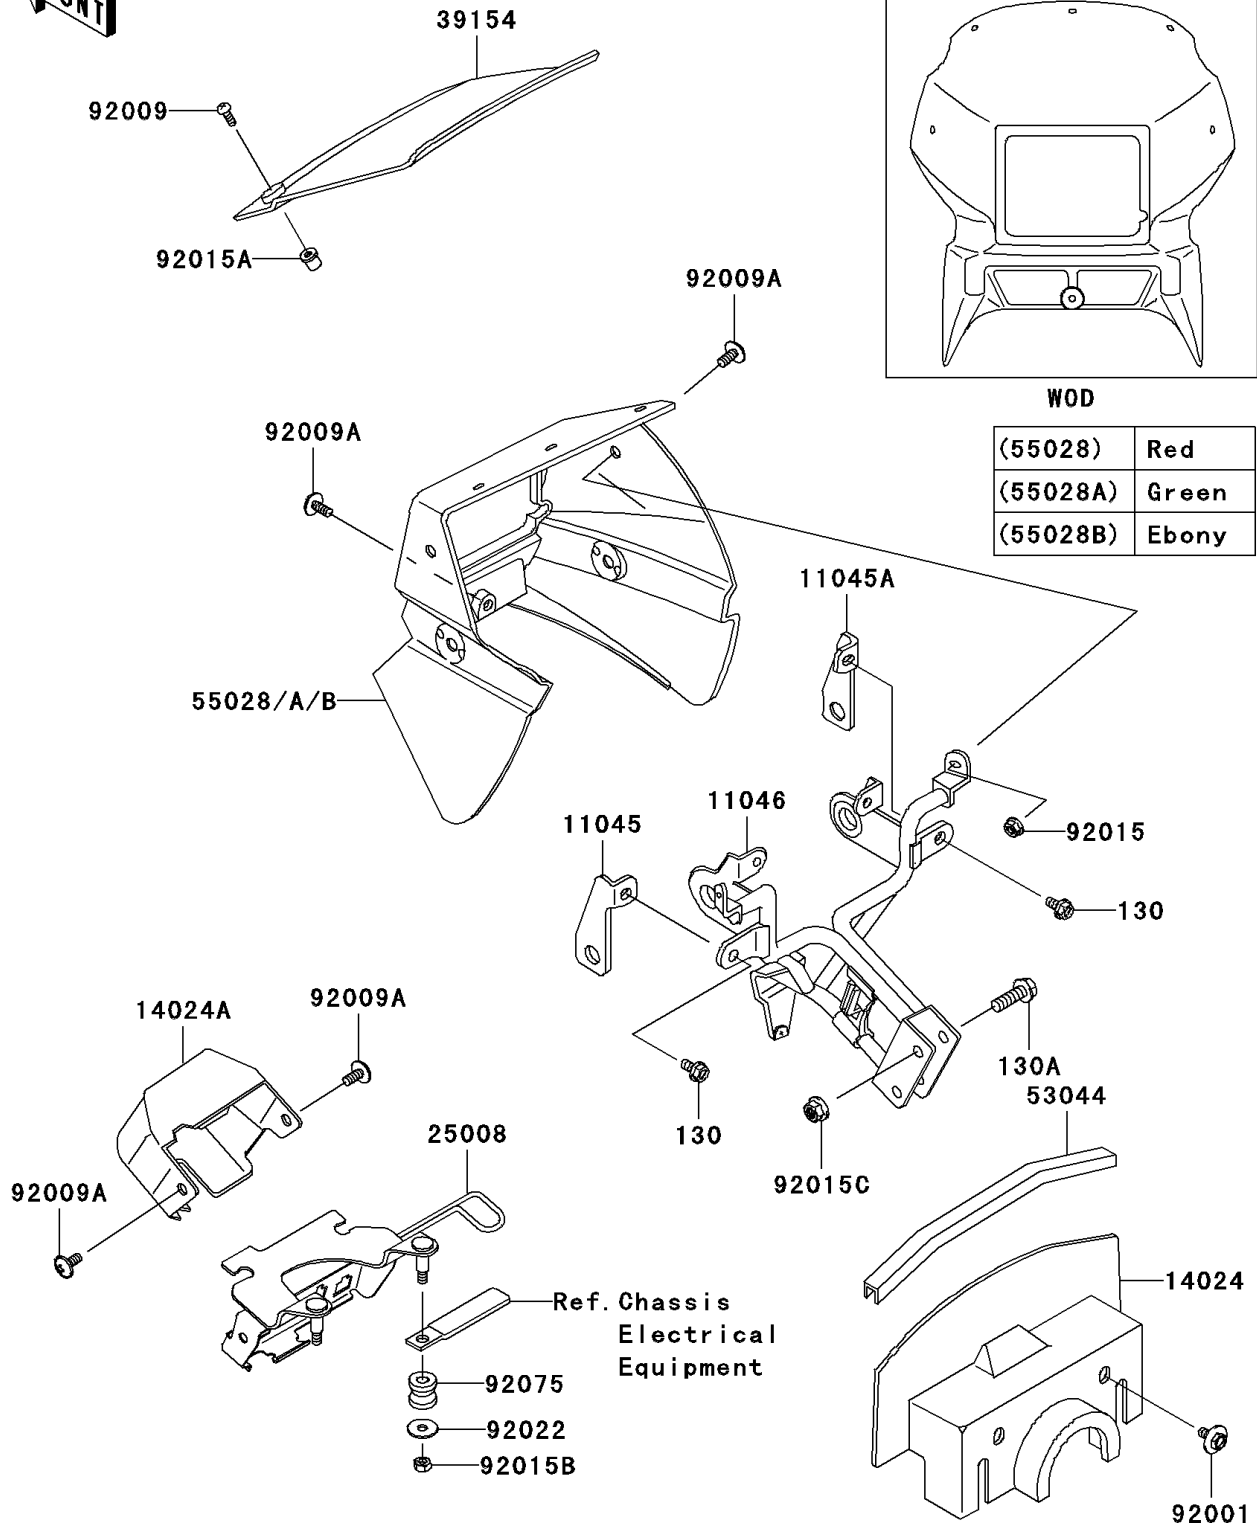

2007 KLR650 PARTS DIAGRAM

Cowling

F2871

2007 KLR650 PARTS LIST

Cowling

ITEM NAME	PART NUMBER	QUANTITY
BOLT-FLANGED,6X12 (Ref # 130)	130C0612	2
BOLT-FLANGED,8X25 (Ref # 130A)	130G0825	2
BRACKET,SIGNAL LAMP,LH (Ref # 11045)	11045-1798	1
BRACKET,SIGNAL LAMP,RH (Ref # 11045A)	11045-1799	1
BRACKET,COWLING (Ref # 11046)	11046-1036	1
COVER,COWLING,INNER (Ref # 14024)	14024-1366	1
COVER,HARNESS COUPLER (Ref # 14024A)	14024-1471	1
BRACKET-METER (Ref # 25008)	25008-1137	1
WINDSHIELD (Ref # 39154)	39154-1065	1
TRIM,COWLING COVER (Ref # 53044)	53044-1106	1
COWLING,UPP,A.RED (Ref # 55028)	55028-1164-260	1
COWLING,UPP,EBONY (Ref # 55028B)	55028-1164-6C	1
BOLT,6X14,BLACK (Ref # 92001)	92001-1847	2
SCREW,5X14 (Ref # 92009)	92009-1653	3
SCREW,6X14 (Ref # 92009A)	92009-1662	5
NUT,FLANGED,6MM (Ref # 92015)	92015-1193	2
NUT,5MM,COWLING (Ref # 92015A)	92015-1343	3
NUT,6MM (Ref # 92015B)	92015-1391	2
NUT,FLANGED,8MM (Ref # 92015C)	92015-1406	2
WASHER,6.5X20X1.6 (Ref # 92022)	92022-1557	2
DAMPER (Ref # 92075)	92075-024	2