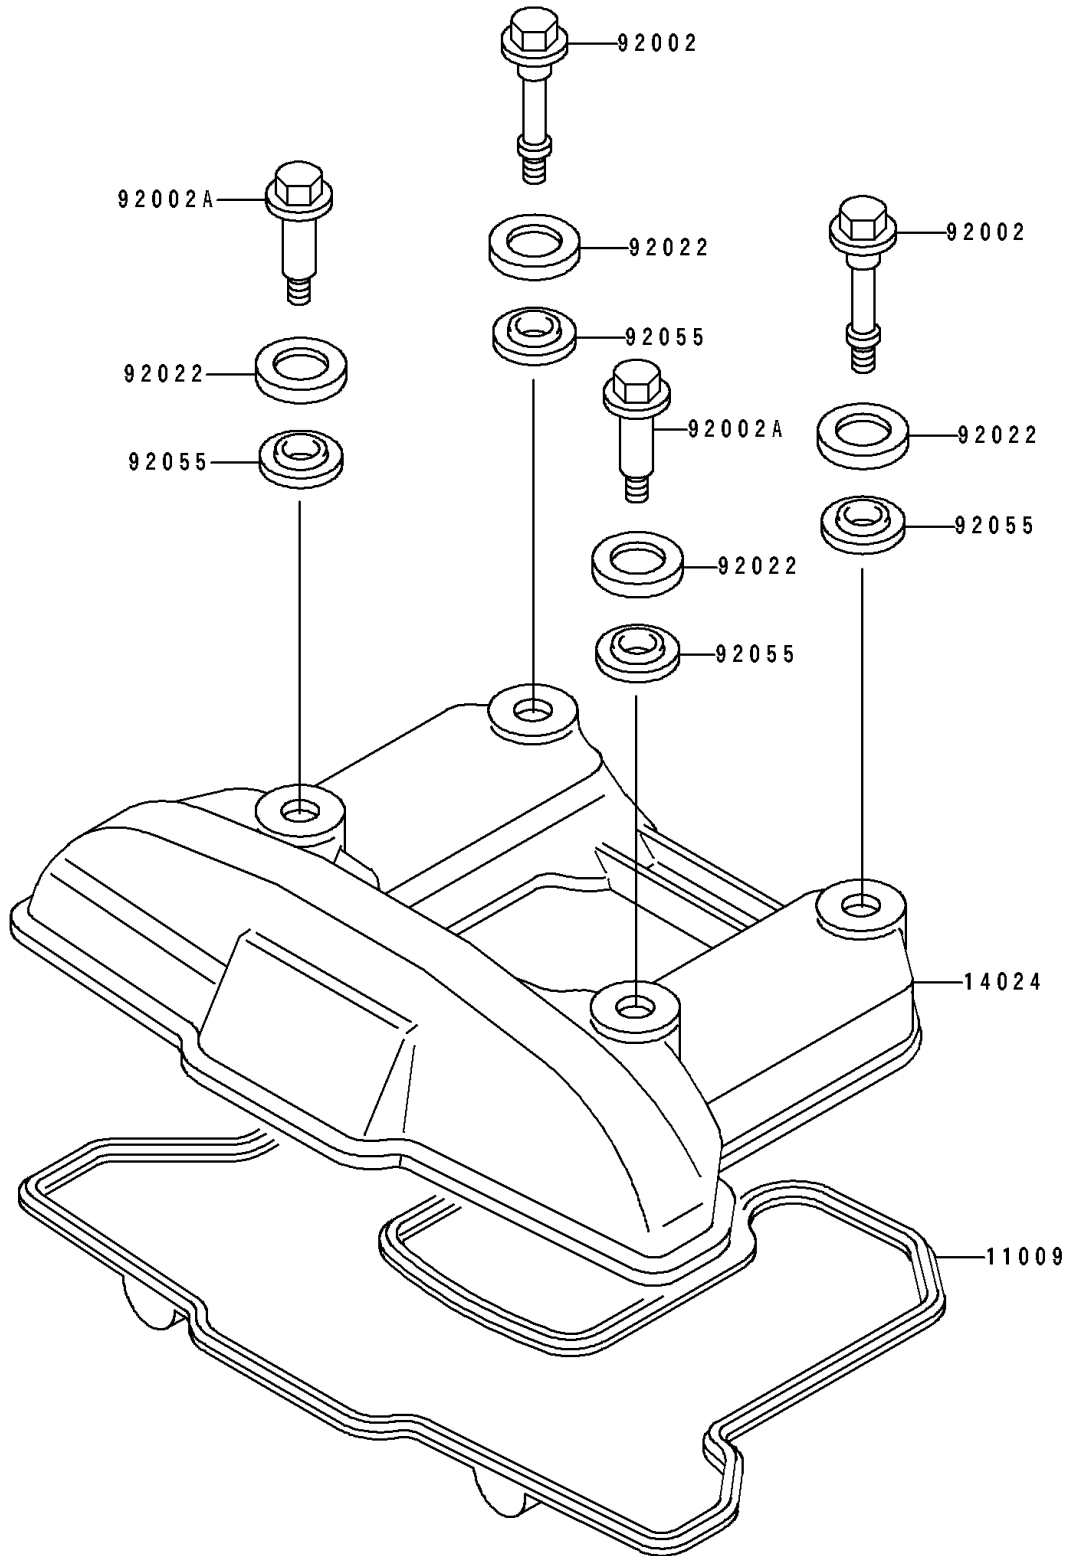

1990 Tengai PARTS DIAGRAM

Cylinder Head Cover

E1112

1990 Tengai PARTS LIST

Cylinder Head Cover

ITEM NAME	PART NUMBER	QUANTITY
GASKET,HEAD COVER (Ref # 11009)	11009-1365	1
COVER,CYLINDER HEAD (Ref # 14024)	14024-1388	1
BOLT,L=46.5 (Ref # 92002)	92001-1853	2
BOLT,L=34.5 (Ref # 92002A)	92001-1854	2
WASHER,HEAD COVER BOLT (Ref # 92022)	92022-1487	4
RING-O,HEAD COVER BOLT (Ref # 92055)	92055-1225	4