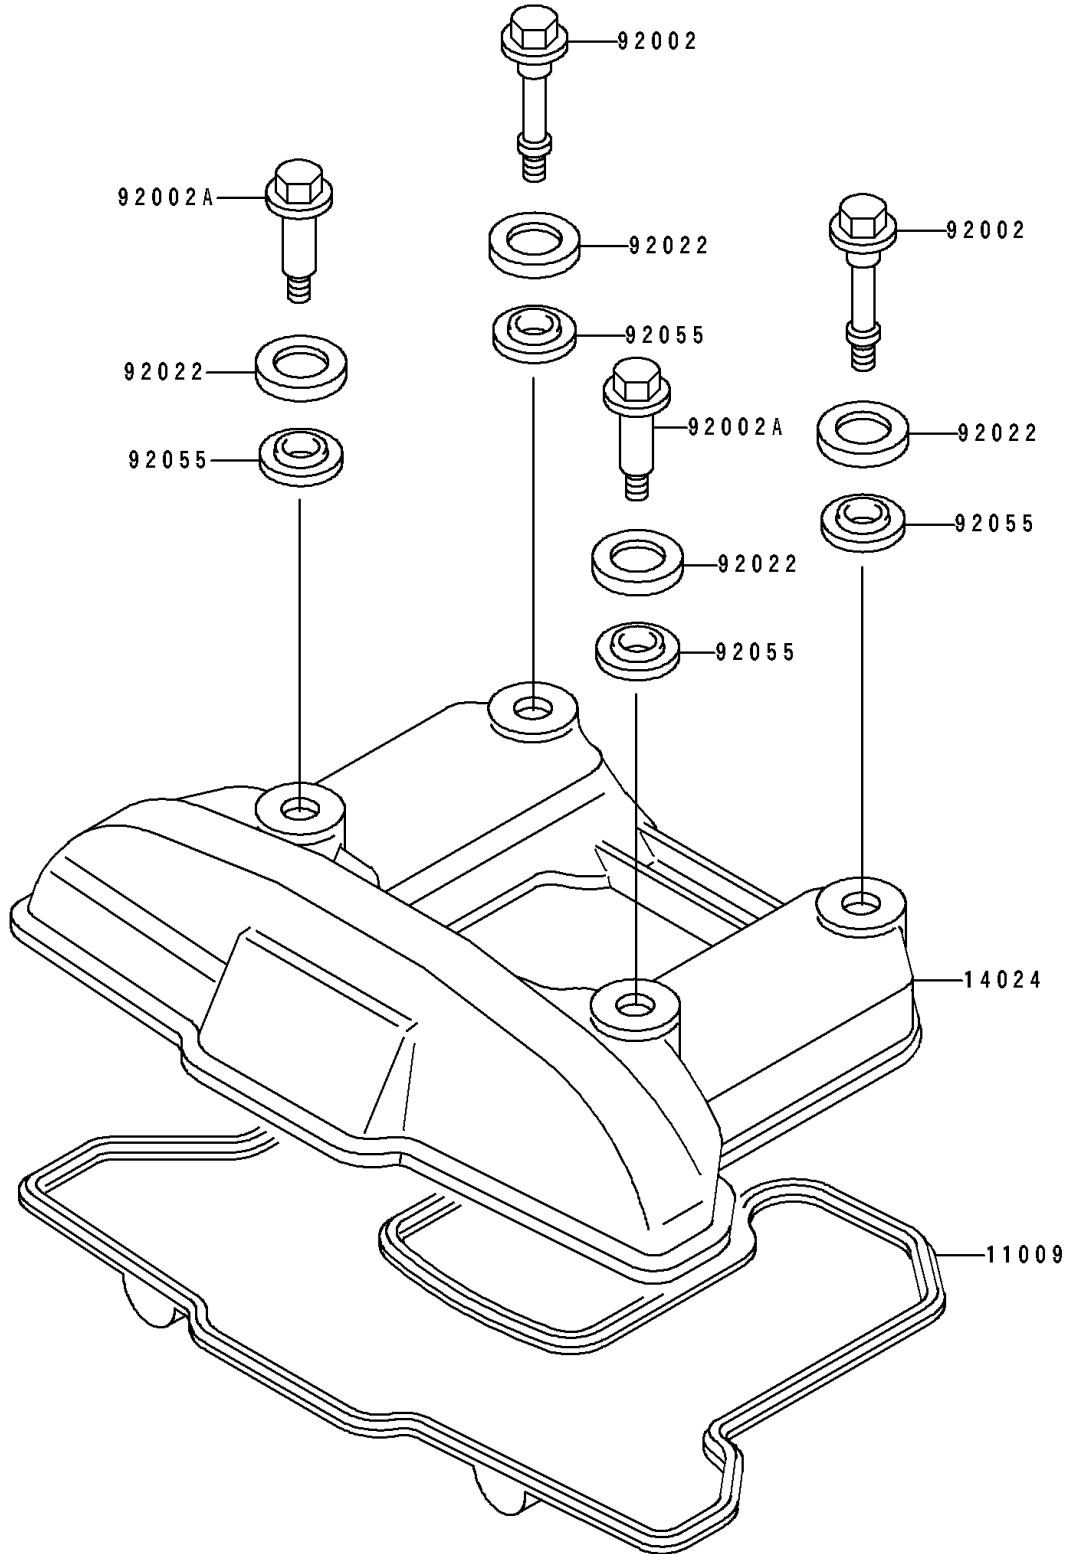

1991 Tengai PARTS DIAGRAM

Cylinder Head Cover

E1112

1991 Tengai PARTS LIST

Cylinder Head Cover

ITEM NAME	PART NUMBER	QUANTITY
GASKET,HEAD COVER (Ref # 11009)	11009-1365	1
COVER,CYLINDER HEAD (Ref # 14024)	14024-1388	1
BOLT,L=46.5 (Ref # 92002)	92001-1853	2
BOLT,L=34.5 (Ref # 92002A)	92001-1854	2
WASHER,HEAD COVER BOLT (Ref # 92022)	92022-1487	4
RING-O,HEAD COVER BOLT (Ref # 92055)	92055-1225	4