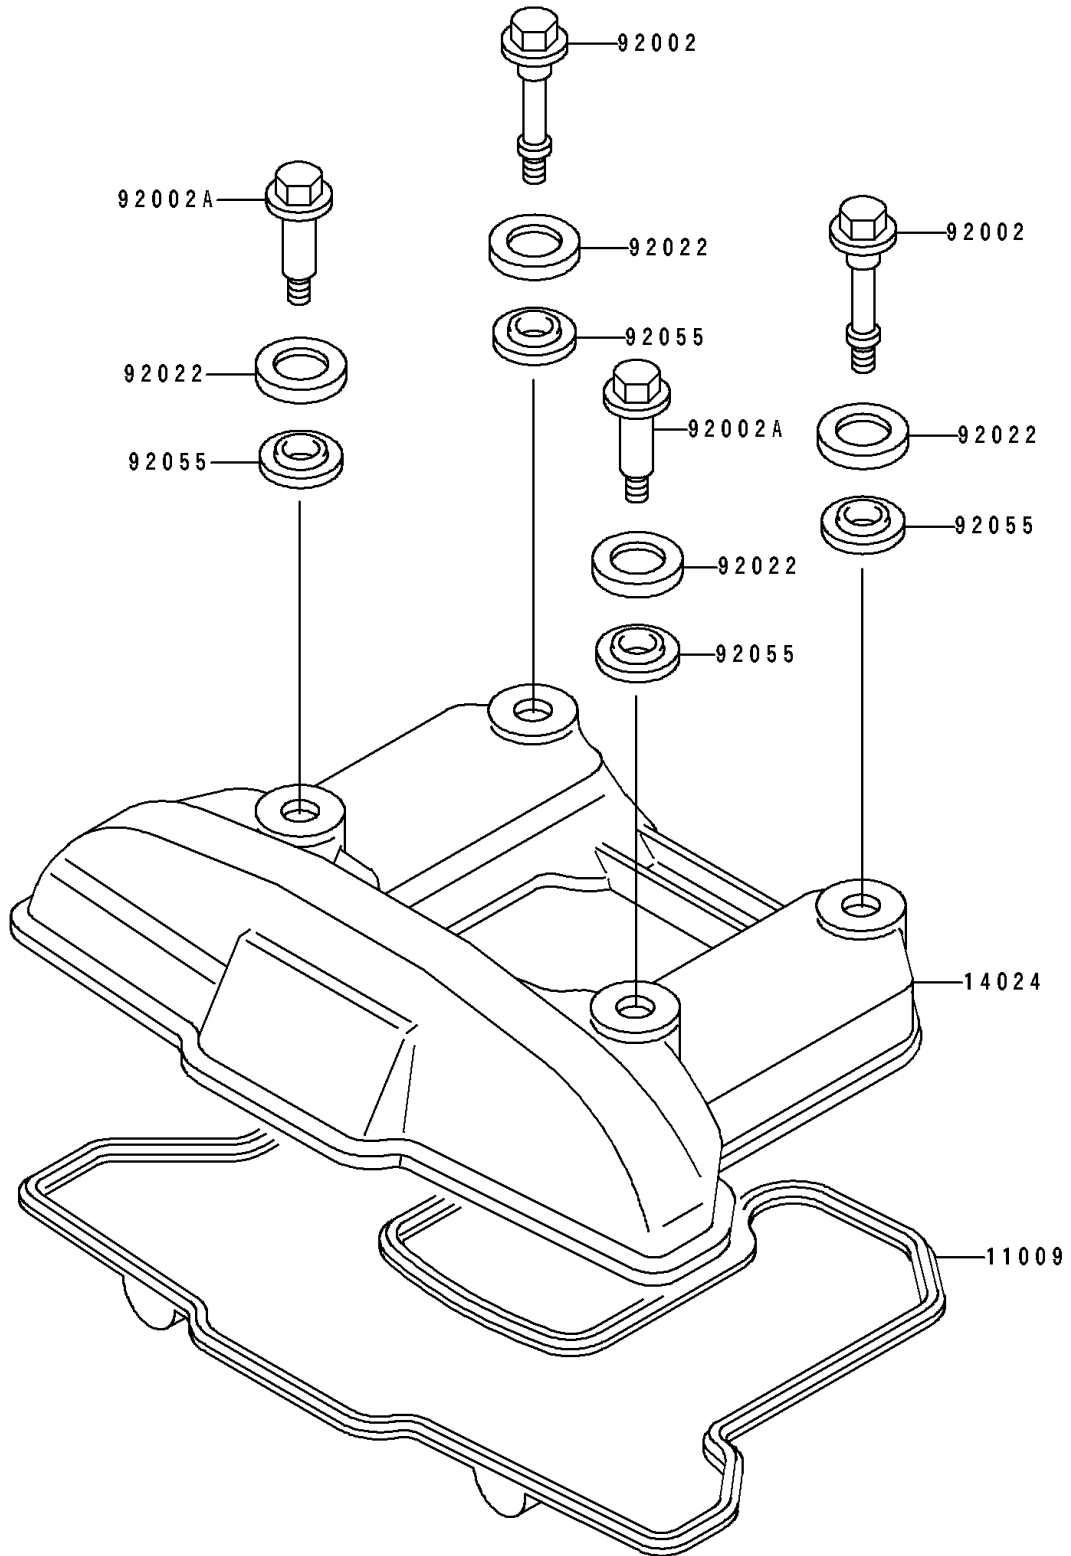

1991 Tengai PARTS DIAGRAM

Cylinder Head Cover

E1112

1991 Tengai PARTS LIST

Cylinder Head Cover

ITEM NAME	PART NUMBER	QUANTITY
GASKET,HEAD COVER (Ref # 11009)	11009-1365	1
COVER,CYLINDER HEAD (Ref # 14024)	14024-1388	1
BOLT,L=46.5 (Ref # 92002)	92001-1853	2
BOLT,L=34.5 (Ref # 92002A)	92001-1854	2
WASHER,HEAD COVER BOLT (Ref # 92022)	92022-1487	4
RING-O,HEAD COVER BOLT (Ref # 92055)	92055-1225	4