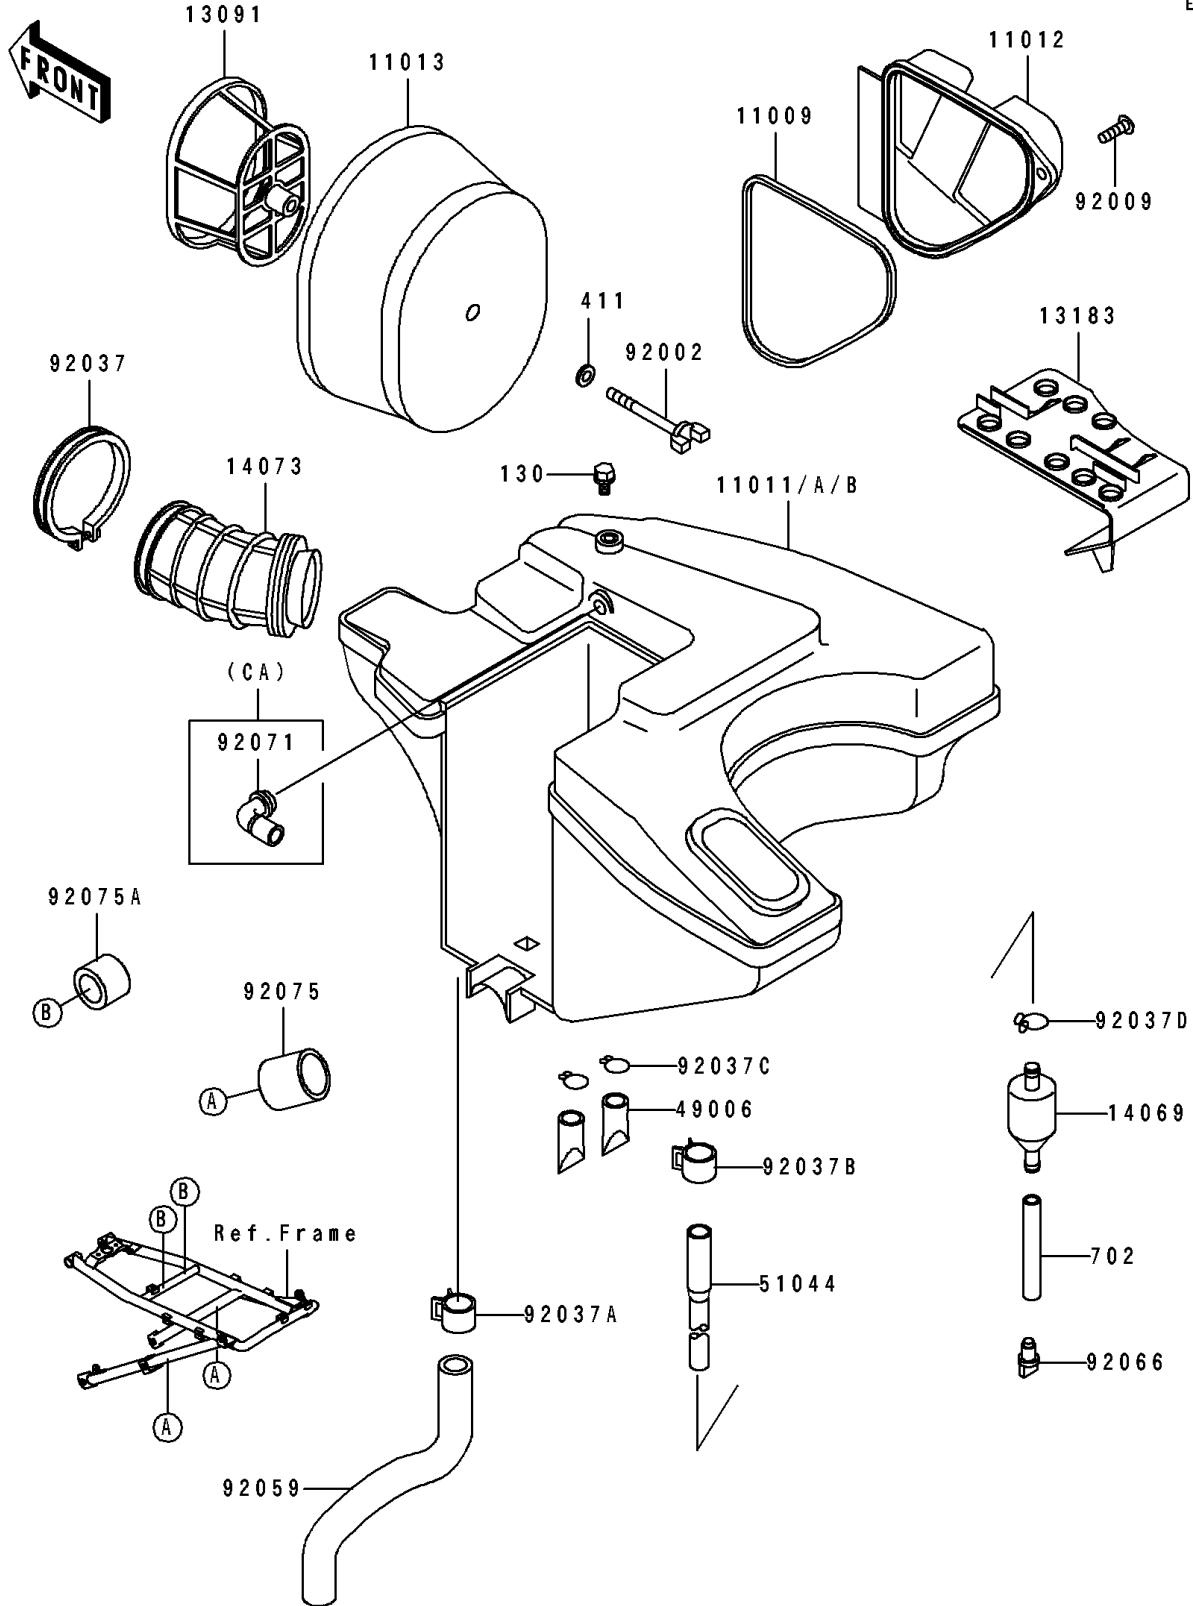

1991 Tengai PARTS DIAGRAM

Air Filter

E1130

1991 Tengai PARTS LIST

Air Filter

ITEM NAME	PART NUMBER	QUANTITY
GASKET (Ref # 11009)	11009-1649	1
CASE-AIR FILTER (Ref # 11011)	11011-1300	1
CAP,AIR FILTER (Ref # 11012)	11012-1681	1
ELEMENT-AIR FILTER (Ref # 11013)	11013-1152	1
HOLDER (Ref # 13091)	13091-1473	1
PLATE (Ref # 13183)	13183-1118	1
BREATHER (Ref # 14069)	14069-1051	1
DUCT (Ref # 14073)	14073-1288	1
BOOT (Ref # 49006)	49006-1211	2
TUBE-ASSY,AIR FILTER (Ref # 51044)	51044-1105	1
BOLT (Ref # 92002)	92002-1904	1
SCREW (Ref # 92009)	92009-1460	1
CLAMP (Ref # 92037)	92037-1859	1
CLAMP (Ref # 92037A)	92037-1860	1
CLAMP (Ref # 92037B)	92037-1861	1
CLAMP,14.5MM (Ref # 92037C)	92037-1900	2
CLAMP,TUBE (Ref # 92037D)	92037-1972	1
TUBE (Ref # 92059)	92059-1774	1
PLUG,DRAIN (Ref # 92066)	92066-1211	1
DAMPER,25X31X30 (Ref # 92075)	92075-1906	2
DAMPER,18X27X20 (Ref # 92075A)	92075-1907	2
BOLT-FLANGED,6X10 (Ref # 130)	130G0610	1
WASHER-PLAIN,6MM (Ref # 411)	411E0600	1
TUBE-RUBBER (Ref # 702)	702A0770	1