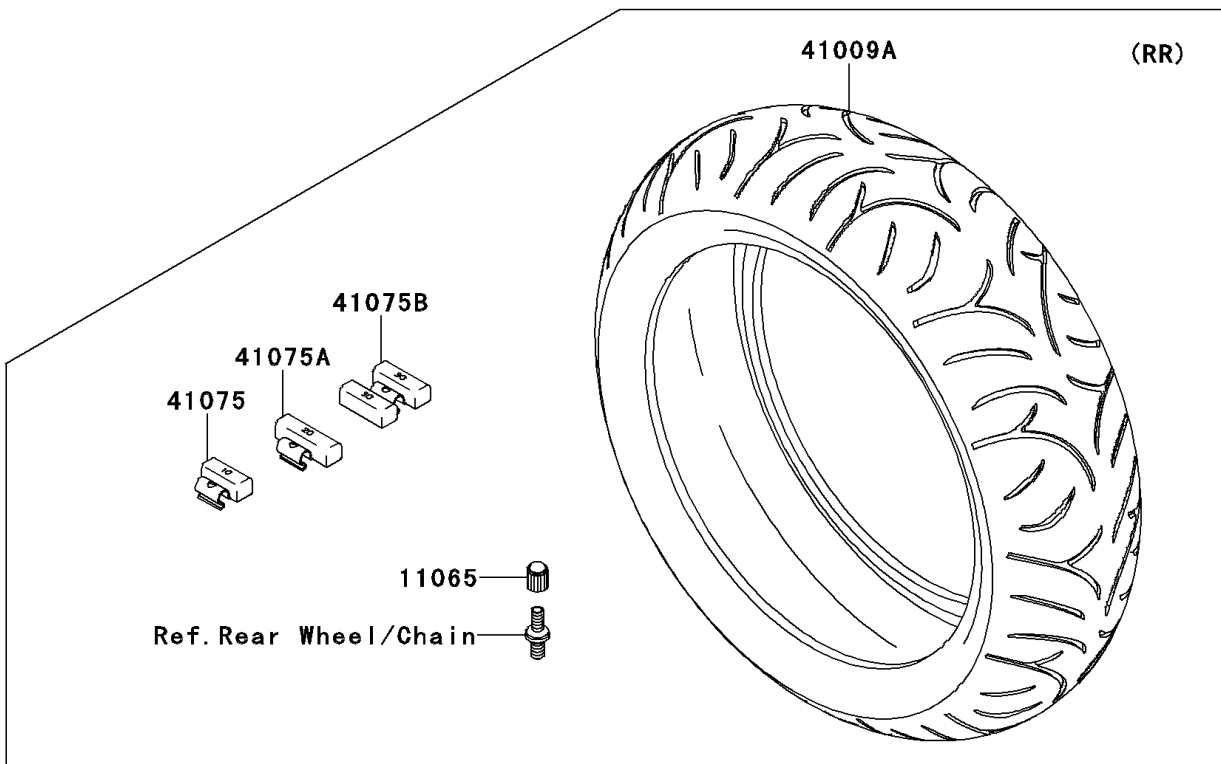

2009 Concours™ 14 PARTS DIAGRAM

Tires

F2210

2009 Concours™ 14 PARTS LIST

Tires

ITEM NAME	PART NUMBER	QUANTITY
CAP (Ref # 11065)	11065-1112	2
TIRE,FR,120/70ZR17(58W),BT021F (Ref # 41009)	41009-0159	1
TIRE,RR,190/50ZR17(73W),BT021R (Ref # 41009A)	41009-0160	1
BALANCER-WHEEL,10G,SILVER (Ref # 41075)	41075-0007	AR
BALANCER-WHEEL,20G,SILVER (Ref # 41075A)	41075-0008	AR
BALANCER-WHEEL,30G,SILVER (Ref # 41075B)	41075-0017	AR