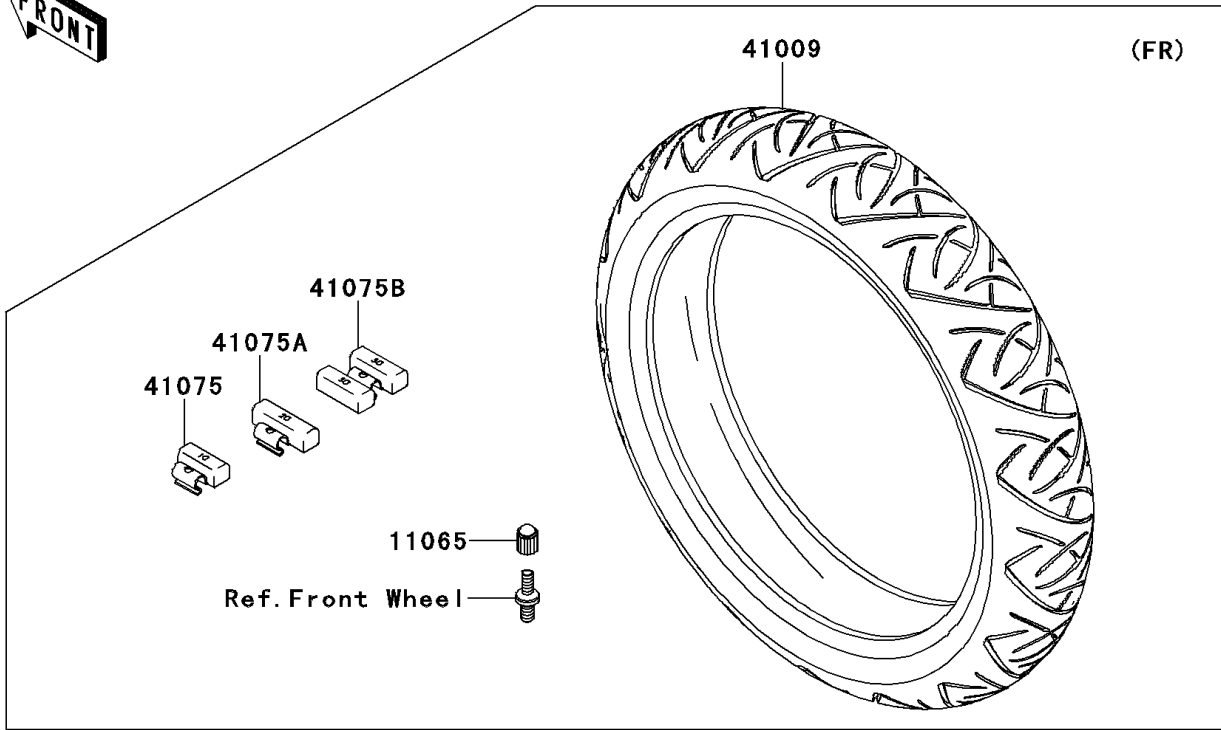

2009 Concours™ 14 PARTS DIAGRAM

Tires

F2210

2009 Concours™ 14 PARTS LIST

Tires

ITEM NAME	PART NUMBER	QUANTITY
CAP (Ref # 11065)	11065-1112	2
TIRE,FR,120/70ZR17(58W),BT021F (Ref # 41009)	41009-0159	1
TIRE,RR,190/50ZR17(73W),BT021R (Ref # 41009A)	41009-0160	1
BALANCER-WHEEL,10G,SILVER (Ref # 41075)	41075-0007	AR
BALANCER-WHEEL,20G,SILVER (Ref # 41075A)	41075-0008	AR
BALANCER-WHEEL,30G,SILVER (Ref # 41075B)	41075-0017	AR