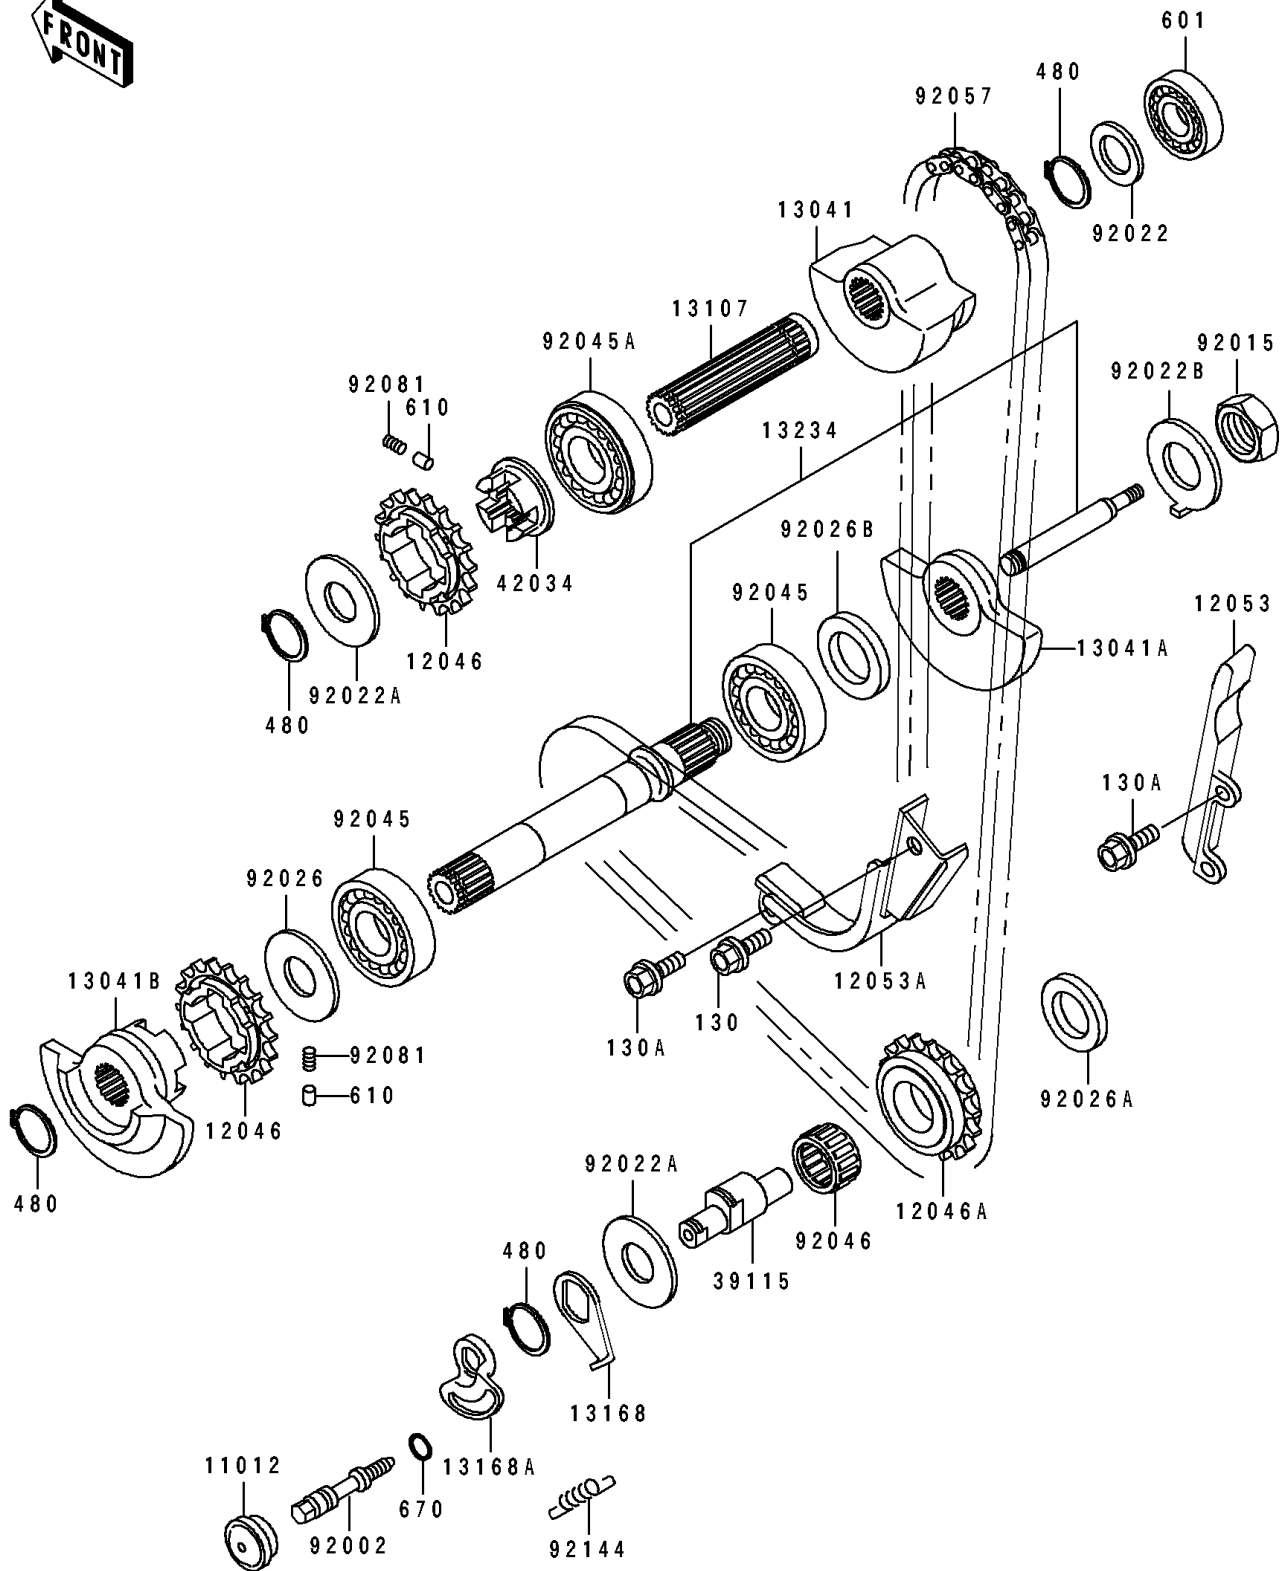

# 1990 Tengai PARTS DIAGRAM

Balancer

E1323

# 1990 Tengai PARTS LIST

## Balancer

ITEM NAME	PART NUMBER	QUANTITY
CAP (Ref # 11012)	11012-1369	1
SPROCKET,BALANCER,18T (Ref # 12046)	12046-1053	2
SPROCKET,IDLER,18T (Ref # 12046A)	12046-1114	1
GUIDE-CHAIN,RR (Ref # 12053)	12053-1111	1
GUIDE-CHAIN,FR (Ref # 12053A)	12053-1175	1
BALANCER,RR (Ref # 13041)	13041-1053	1
BALANCER,FR,RH (Ref # 13041A)	13041-1060	1
BALANCER,FR,LH (Ref # 13041B)	13041-1078	1
SHAFT,BALANCER,RR (Ref # 13107)	13107-1104	1
LEVER (Ref # 13168)	13168-1238	1
LEVER,IDLER SHAFT (Ref # 13168A)	13168-1436	1
SHAFT-COMP,BALANCER,FR (Ref # 13234)	13234-1058	1
SHAFT-IDLER (Ref # 39115)	39115-1054	1
COUPLING,BALANCER (Ref # 42034)	42034-1053	1
BOLT,IDLER LEVER (Ref # 92002)	92001-1857	1
NUT,16MM (Ref # 92015)	92015-1477	1
WASHER,20.5X30X1,STEEL (Ref # 92022)	92022-112	1
WASHER,20.3X36X1.5 (Ref # 92022A)	92022-1489	2
WASHER (Ref # 92022B)	92022-1651	1
SPACER,20.2X36X3 (Ref # 92026)	92026-1208	1
SPACER,12.2X25X4.3 (Ref # 92026A)	92026-1211	1
SPACER,20.2X30X5 (Ref # 92026B)	92026-1245	1
BEARING-BALL,#6204 (Ref # 92045)	92045-1032	2
BEARING-BALL,SX0415 (Ref # 92045A)	92045-1188	1
BEARING-NEEDLE,20X24X13 (Ref # 92046)	92046-1127	1
CHAIN,BALANCER,BF06HX70L (Ref # 92057)	92057-1158	1
SPRING,BALANCER (Ref # 92081)	92081-135	8
SPRING,IDLER SHAFT (Ref # 92144)	92144-1445	1
BOLT-FLANGED,8X20 (Ref # 130)	130G0820	1