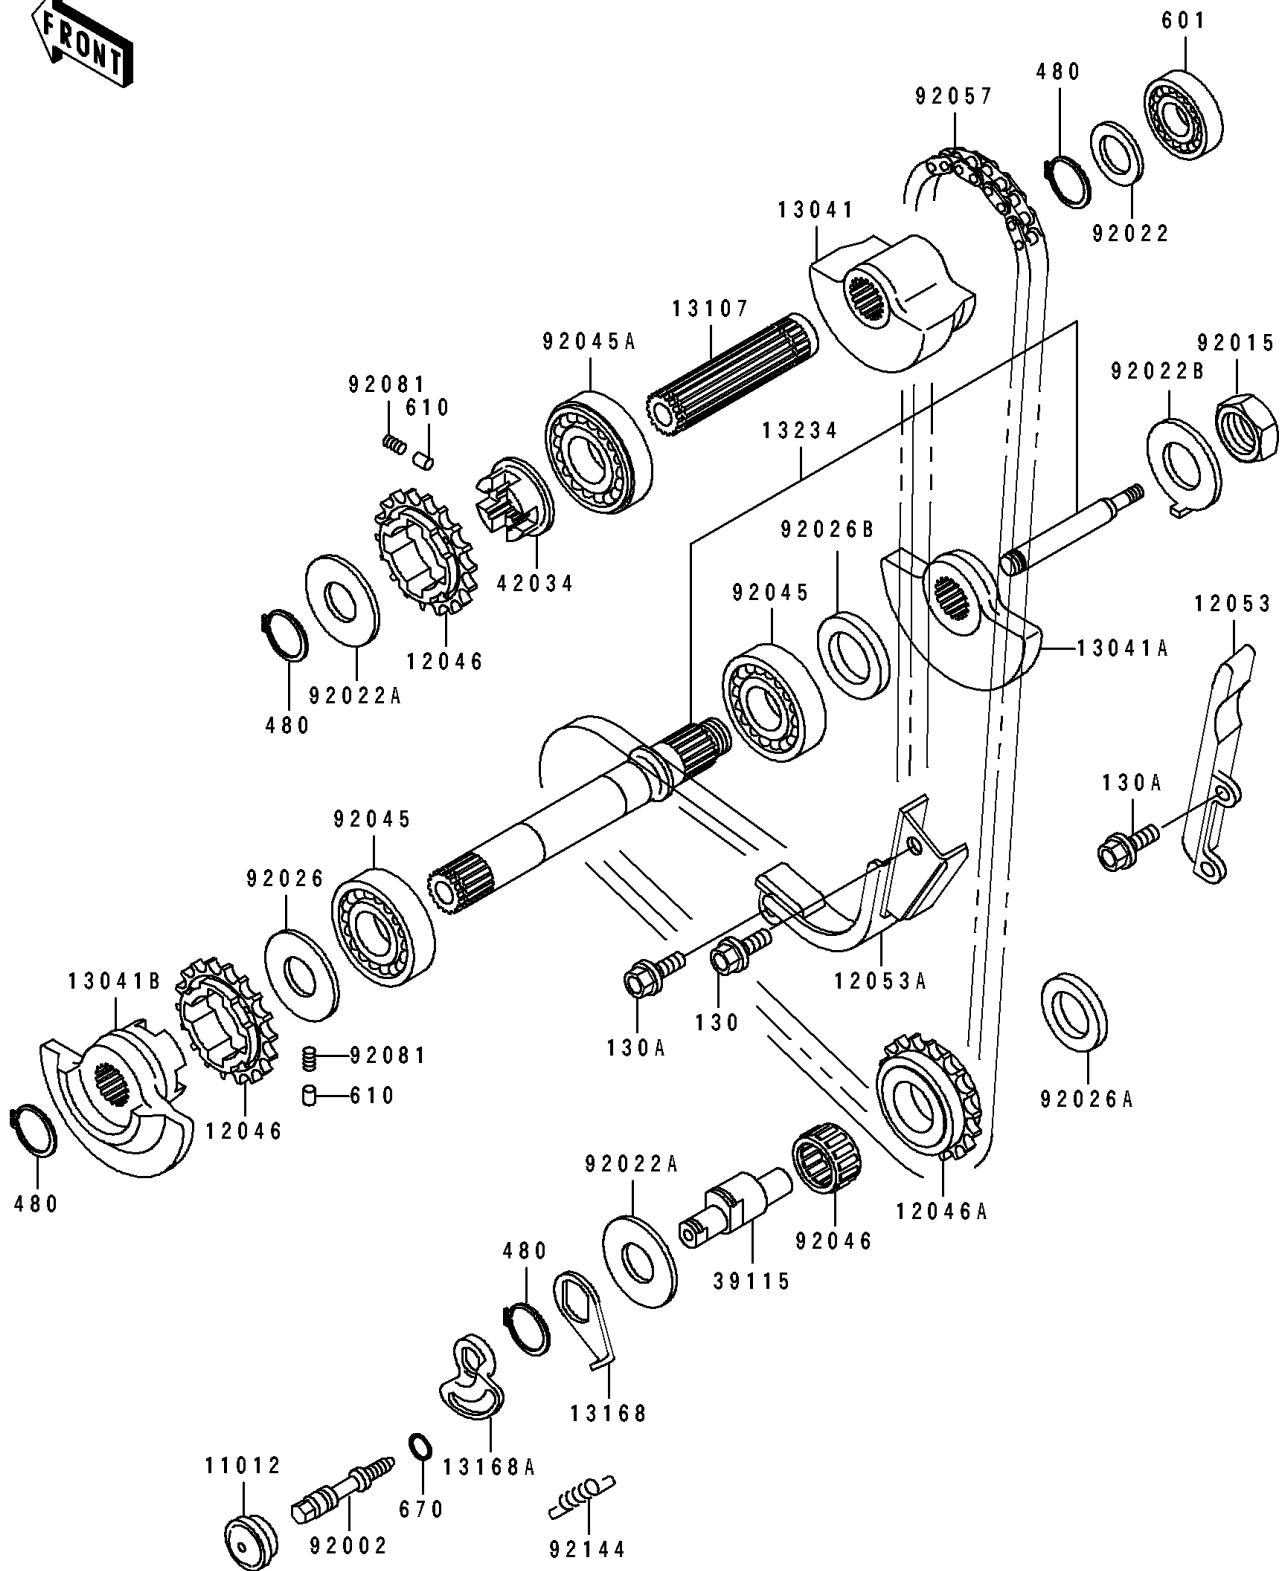

1990 Tengai PARTS DIAGRAM

Balancer

E1323

1990 Tengai PARTS LIST

Balancer

ITEM NAME	PART NUMBER	QUANTITY
CAP (Ref # 11012)	11012-1369	1
SPROCKET,BALANCER,18T (Ref # 12046)	12046-1053	2
SPROCKET,IDLER,18T (Ref # 12046A)	12046-1114	1
GUIDE-CHAIN,RR (Ref # 12053)	12053-1111	1
GUIDE-CHAIN,FR (Ref # 12053A)	12053-1175	1
BALANCER,RR (Ref # 13041)	13041-1053	1
BALANCER,FR,RH (Ref # 13041A)	13041-1060	1
BALANCER,FR,LH (Ref # 13041B)	13041-1078	1
SHAFT,BALANCER,RR (Ref # 13107)	13107-1104	1
LEVER (Ref # 13168)	13168-1238	1
LEVER,IDLER SHAFT (Ref # 13168A)	13168-1436	1
SHAFT-COMP,BALANCER,FR (Ref # 13234)	13234-1058	1
SHAFT-IDLER (Ref # 39115)	39115-1054	1
COUPLING,BALANCER (Ref # 42034)	42034-1053	1
BOLT,IDLER LEVER (Ref # 92002)	92001-1857	1
NUT,16MM (Ref # 92015)	92015-1477	1
WASHER,20.5X30X1,STEEL (Ref # 92022)	92022-112	1
WASHER,20.3X36X1.5 (Ref # 92022A)	92022-1489	2
WASHER (Ref # 92022B)	92022-1651	1
SPACER,20.2X36X3 (Ref # 92026)	92026-1208	1
SPACER,12.2X25X4.3 (Ref # 92026A)	92026-1211	1
SPACER,20.2X30X5 (Ref # 92026B)	92026-1245	1
BEARING-BALL,#6204 (Ref # 92045)	92045-1032	2
BEARING-BALL,SX0415 (Ref # 92045A)	92045-1188	1
BEARING-NEEDLE,20X24X13 (Ref # 92046)	92046-1127	1
CHAIN,BALANCER,BF06HX70L (Ref # 92057)	92057-1158	1
SPRING,BALANCER (Ref # 92081)	92081-135	8
SPRING,IDLER SHAFT (Ref # 92144)	92144-1445	1
BOLT-FLANGED,8X20 (Ref # 130)	130G0820	1

1990 Tengai PARTS LIST

Balancer

ITEM NAME	PART NUMBER	QUANTITY
BOLT-FLANGED (Ref # 130A)	130P0616	3
CIRCLIP-TYPE-C,20MM (Ref # 480)	480J2000	4
BEARING-BALL,#6004 (Ref # 601)	601A6004	1
ROLLER,4X8 (Ref # 610)	610A0408	8
O RING,7MM (Ref # 670)	670B1507	1