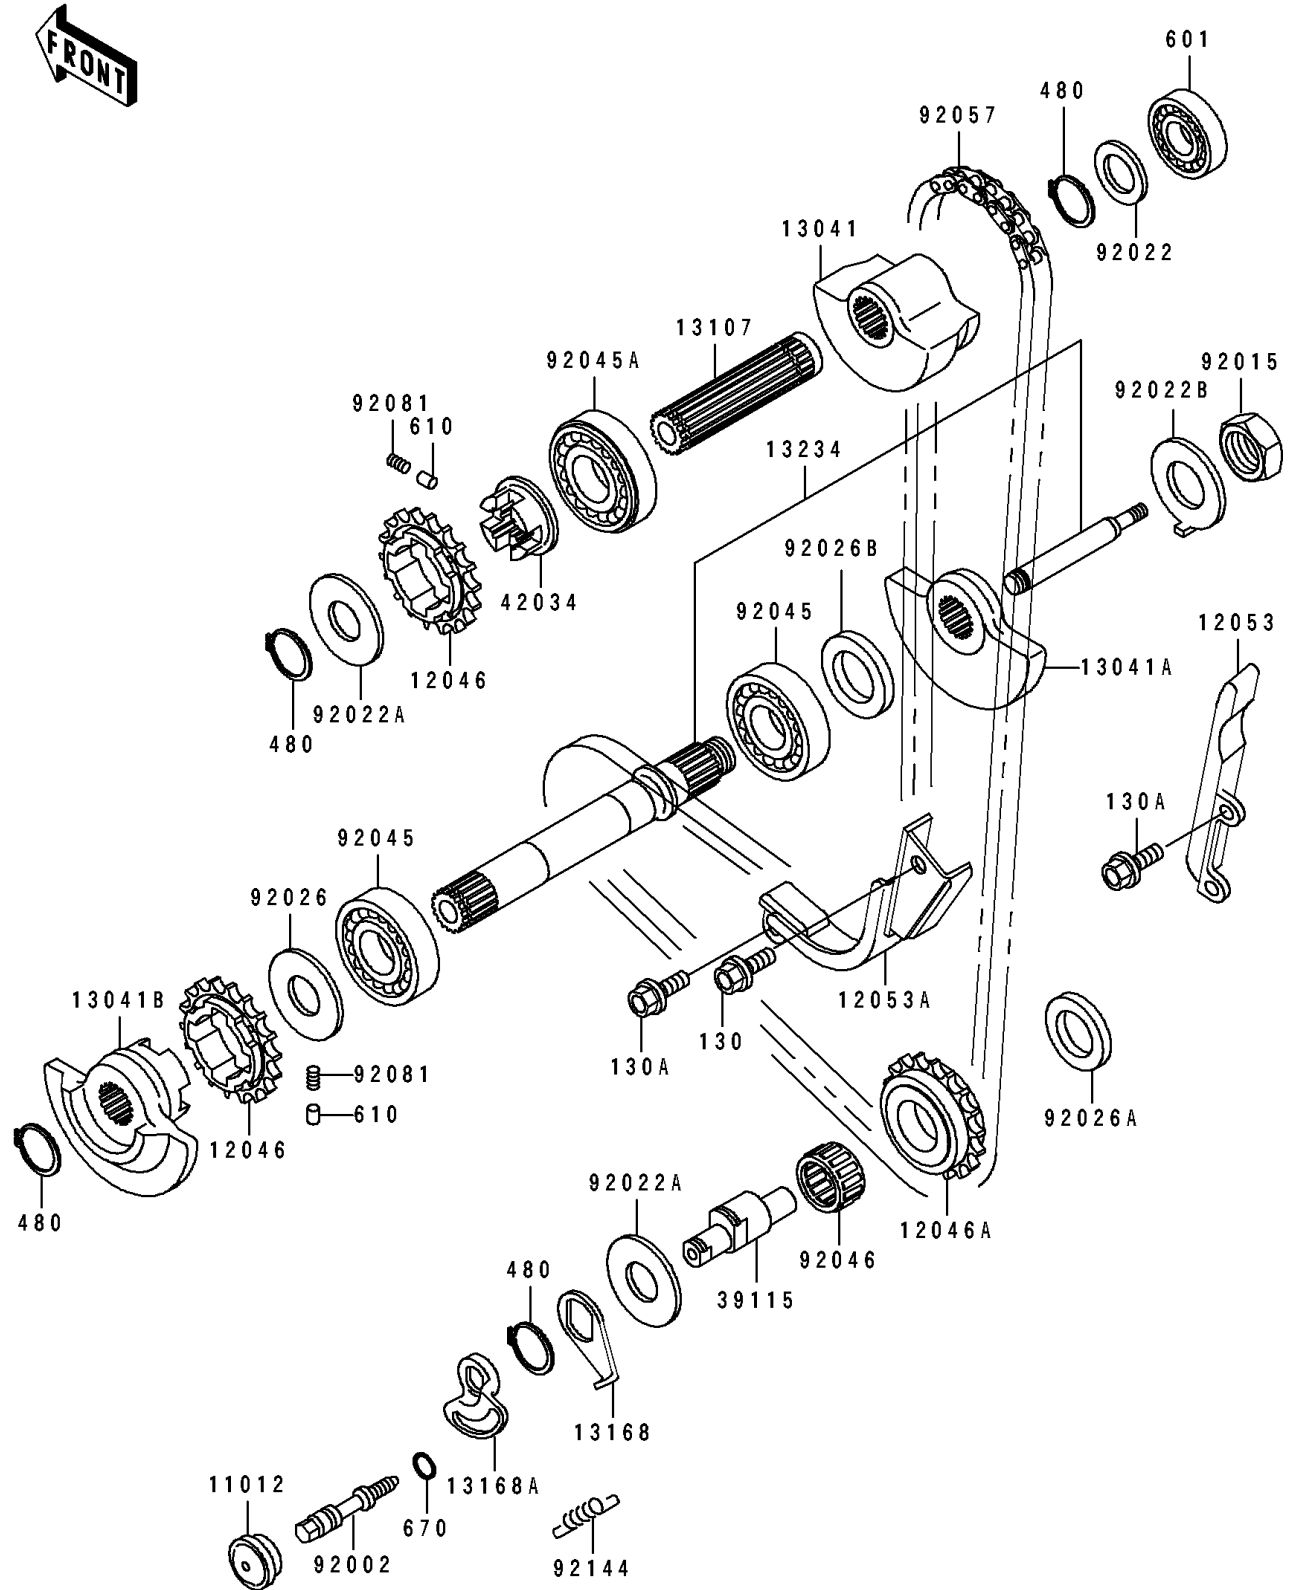

1991 Tengai PARTS DIAGRAM

Balancer

E1323

1991 Tengai PARTS LIST

Balancer

ITEM NAME	PART NUMBER	QUANTITY
CAP (Ref # 11012)	11012-1369	1
SPROCKET,BALANCER,18T (Ref # 12046)	12046-1053	2
SPROCKET,IDLER,18T (Ref # 12046A)	12046-1114	1
GUIDE-CHAIN,RR (Ref # 12053)	12053-1111	1
GUIDE-CHAIN,FR (Ref # 12053A)	12053-1175	1
BALANCER,RR (Ref # 13041)	13041-1053	1
BALANCER,FR,RH (Ref # 13041A)	13041-1060	1
BALANCER,FR,LH (Ref # 13041B)	13041-1078	1
SHAFT,BALANCER,RR (Ref # 13107)	13107-1104	1
LEVER (Ref # 13168)	13168-1238	1
LEVER,IDLER SHAFT (Ref # 13168A)	13168-1436	1
SHAFT-COMP,BALANCER,FR (Ref # 13234)	13234-1058	1
SHAFT-IDLER (Ref # 39115)	39115-1054	1
COUPLING,BALANCER (Ref # 42034)	42034-1053	1
BOLT,IDLER LEVER (Ref # 92002)	92001-1857	1
NUT,16MM (Ref # 92015)	92015-1477	1
WASHER,20.5X30X1,STEEL (Ref # 92022)	92022-112	1
WASHER,20.3X36X1.5 (Ref # 92022A)	92022-1489	2
WASHER (Ref # 92022B)	92022-1651	1
SPACER,20.2X36X3 (Ref # 92026)	92026-1208	1
SPACER,12.2X25X4.3 (Ref # 92026A)	92026-1211	1
SPACER,20.2X30X5 (Ref # 92026B)	92026-1245	1
BEARING-BALL,#6204 (Ref # 92045)	92045-1032	2
BEARING-BALL,SX0415 (Ref # 92045A)	92045-1188	1
BEARING-NEEDLE,20X24X13 (Ref # 92046)	92046-1127	1
CHAIN,BALANCER,BF06HX70L (Ref # 92057)	92057-1158	1
SPRING,BALANCER (Ref # 92081)	92081-135	8
SPRING,IDLER SHAFT (Ref # 92144)	92144-1445	1
BOLT-FLANGED,8X20 (Ref # 130)	130G0820	1

1991 Tengai PARTS LIST

Balancer

ITEM NAME	PART NUMBER	QUANTITY
BOLT-FLANGED (Ref # 130A)	130P0616	3
CIRCLIP-TYPE-C,20MM (Ref # 480)	480J2000	4
BEARING-BALL,#6004 (Ref # 601)	601A6004	1
ROLLER,4X8 (Ref # 610)	610A0408	8
O RING,7MM (Ref # 670)	670B1507	1