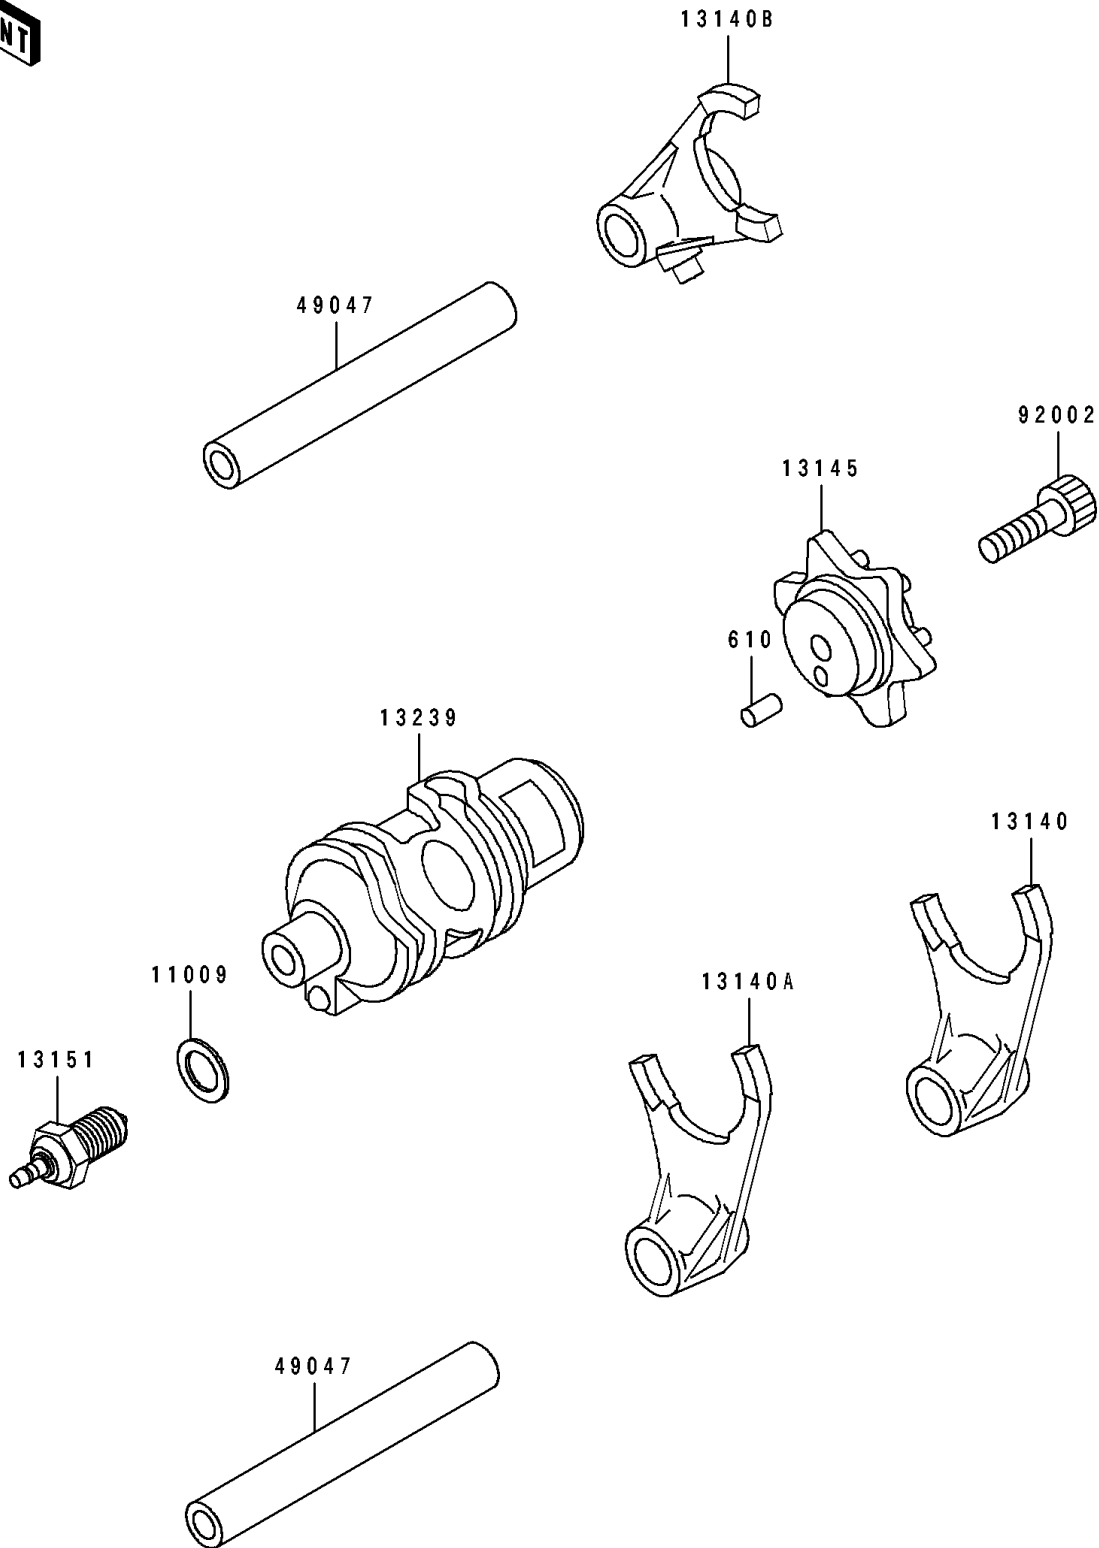

# 1990 Tengai PARTS DIAGRAM

Change Drum/Shift Fork

E1362

# 1990 Tengai PARTS LIST

## Change Drum/Shift Fork

ITEM NAME	PART NUMBER	QUANTITY
GASKET,10.5X16X1,DRAIN PLUG (Ref # 11009)	92065-058	1
FORK-SHIFT,LOW (Ref # 13140)	13140-1023	1
FORK-SHIFT,2ND&3RD (Ref # 13140A)	13140-1024	1
FORK-SHIFT,4TH&TOP (Ref # 13140B)	13140-1025	1
CAM-CHANGE DRUM (Ref # 13145)	13145-1051	1
SWITCH-COMP,NEUTRAL (Ref # 13151)	13151-1007	1
DRUM-ASSY-CHANGE (Ref # 13239)	13239-1103	1
ROD-SHIFT,L=93.7 (Ref # 49047)	49047-1003	2
BOLT,SOCKET,6X25 (Ref # 92002)	92002-1696	1
ROLLER,4X10 (Ref # 610)	610A0410	1