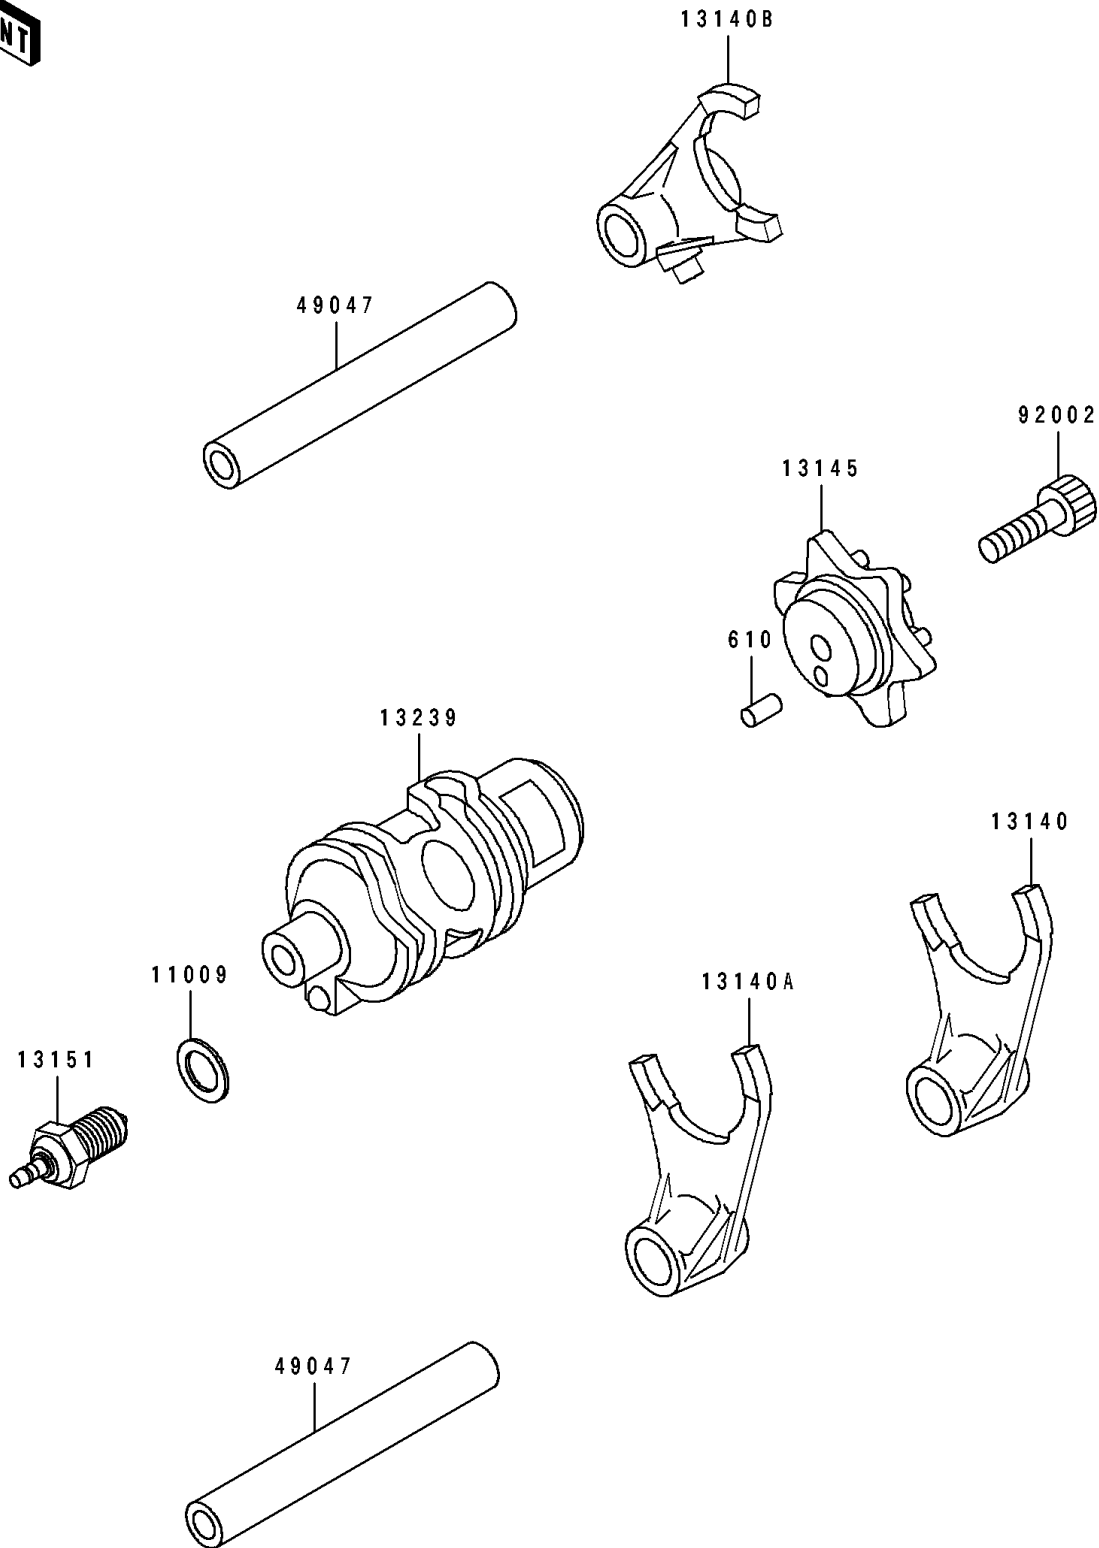

1990 Tengai PARTS DIAGRAM

Change Drum/Shift Fork

E1362

1990 Tengai PARTS LIST

Change Drum/Shift Fork

ITEM NAME	PART NUMBER	QUANTITY
GASKET,10.5X16X1,DRAIN PLUG (Ref # 11009)	92065-058	1
FORK-SHIFT,LOW (Ref # 13140)	13140-1023	1
FORK-SHIFT,2ND&3RD (Ref # 13140A)	13140-1024	1
FORK-SHIFT,4TH&TOP (Ref # 13140B)	13140-1025	1
CAM-CHANGE DRUM (Ref # 13145)	13145-1051	1
SWITCH-COMP,NEUTRAL (Ref # 13151)	13151-1007	1
DRUM-ASSY-CHANGE (Ref # 13239)	13239-1103	1
ROD-SHIFT,L=93.7 (Ref # 49047)	49047-1003	2
BOLT,SOCKET,6X25 (Ref # 92002)	92002-1696	1
ROLLER,4X10 (Ref # 610)	610A0410	1