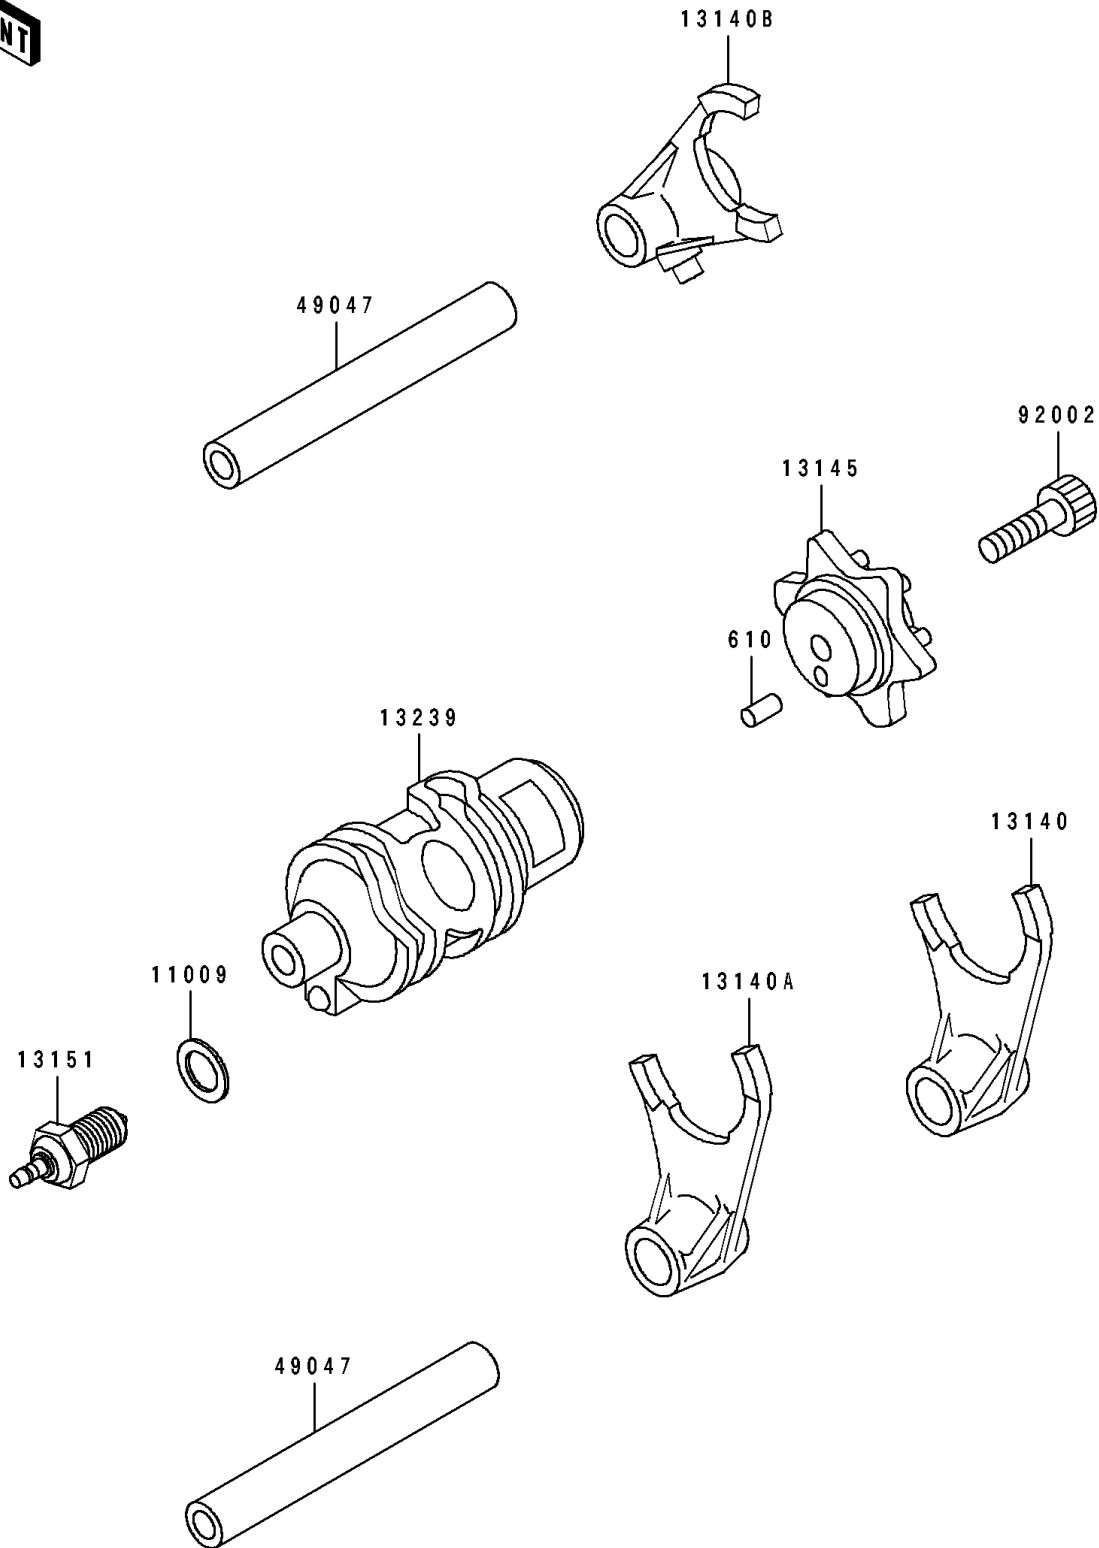

# 1991 Tengai PARTS DIAGRAM

Change Drum/Shift Fork

E1362

# 1991 Tengai PARTS LIST

## Change Drum/Shift Fork

ITEM NAME	PART NUMBER	QUANTITY
GASKET,10.5X16X1,DRAIN PLUG (Ref # 11009)	92065-058	1
FORK-SHIFT,LOW (Ref # 13140)	13140-1023	1
FORK-SHIFT,2ND&3RD (Ref # 13140A)	13140-1024	1
FORK-SHIFT,4TH&TOP (Ref # 13140B)	13140-1025	1
CAM-CHANGE DRUM (Ref # 13145)	13145-1051	1
SWITCH-COMP,NEUTRAL (Ref # 13151)	13151-1007	1
DRUM-ASSY-CHANGE (Ref # 13239)	13239-1103	1
ROD-SHIFT,L=93.7 (Ref # 49047)	49047-1003	2
BOLT,SOCKET,6X25 (Ref # 92002)	92002-1696	1
ROLLER,4X10 (Ref # 610)	610A0410	1