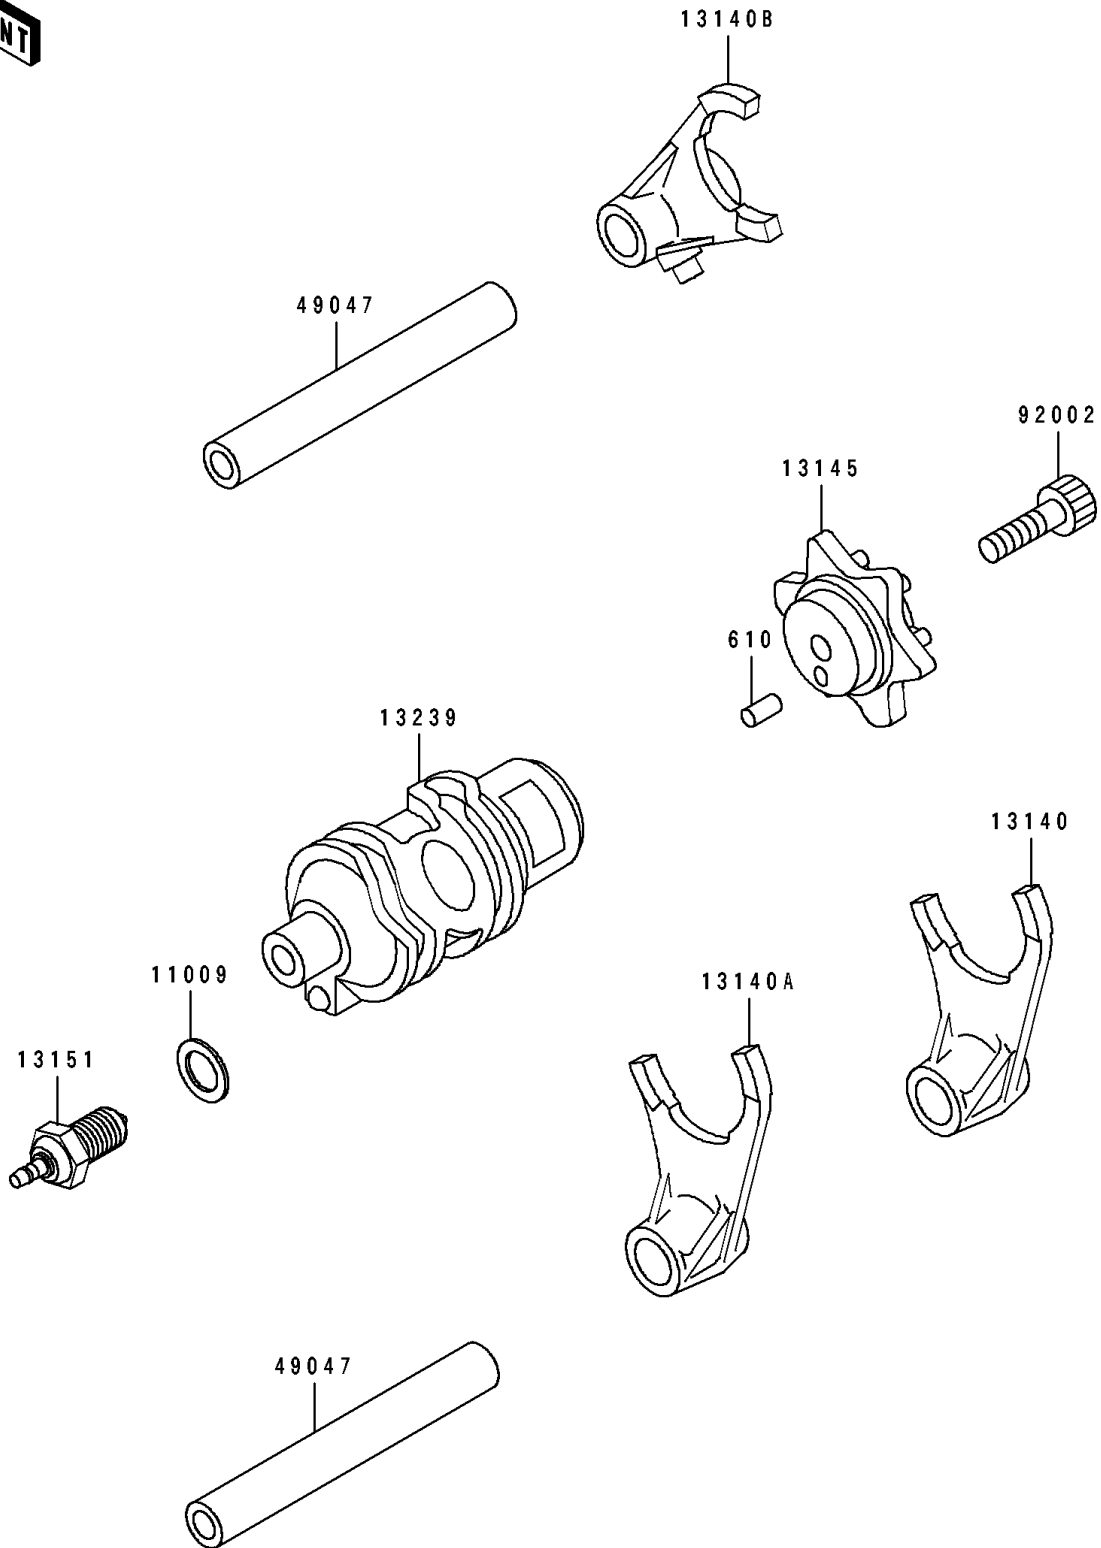

1991 Tengai PARTS DIAGRAM

Change Drum/Shift Fork

E1362

1991 Tengai PARTS LIST

Change Drum/Shift Fork

ITEM NAME	PART NUMBER	QUANTITY
GASKET,10.5X16X1,DRAIN PLUG (Ref # 11009)	92065-058	1
FORK-SHIFT,LOW (Ref # 13140)	13140-1023	1
FORK-SHIFT,2ND&3RD (Ref # 13140A)	13140-1024	1
FORK-SHIFT,4TH&TOP (Ref # 13140B)	13140-1025	1
CAM-CHANGE DRUM (Ref # 13145)	13145-1051	1
SWITCH-COMP,NEUTRAL (Ref # 13151)	13151-1007	1
DRUM-ASSY-CHANGE (Ref # 13239)	13239-1103	1
ROD-SHIFT,L=93.7 (Ref # 49047)	49047-1003	2
BOLT,SOCKET,6X25 (Ref # 92002)	92002-1696	1
ROLLER,4X10 (Ref # 610)	610A0410	1