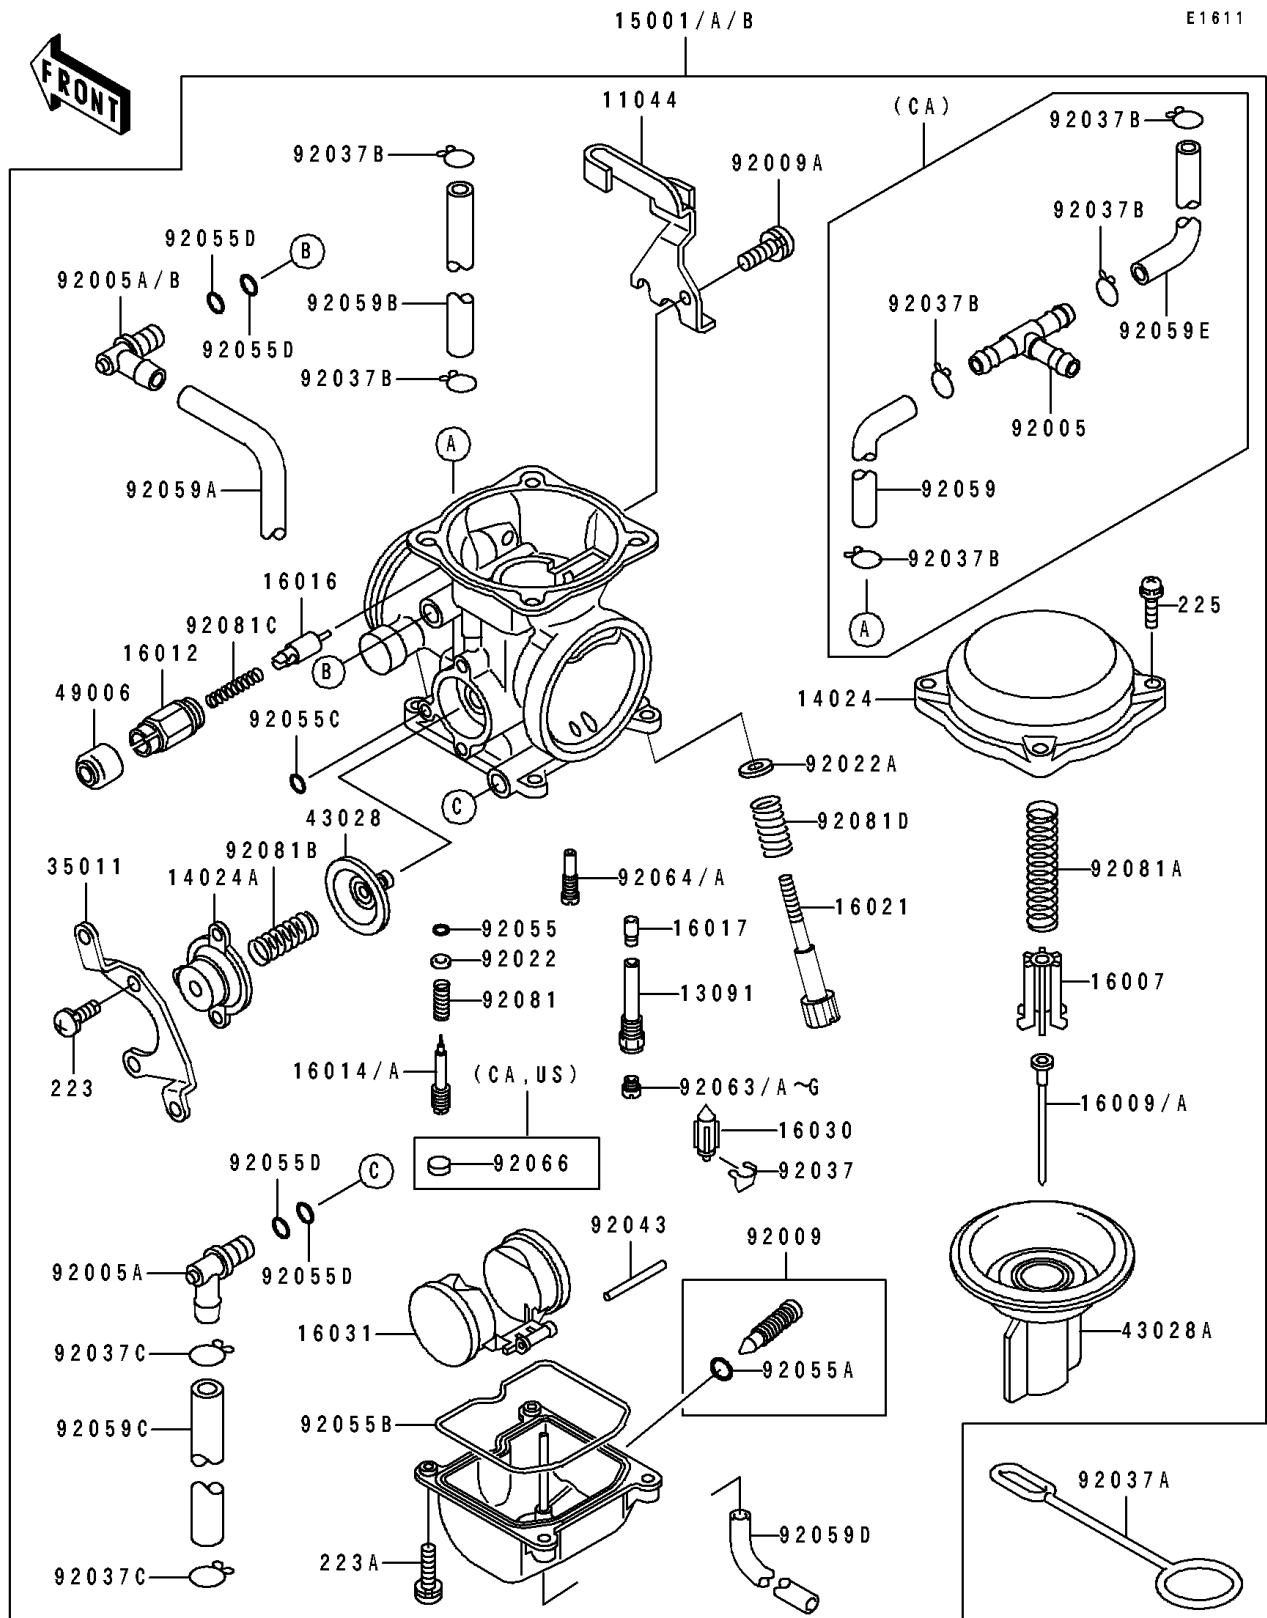

1990 Tengai PARTS DIAGRAM

Carburetor

1990 Tengai PARTS LIST

Carburetor

ITEM NAME	PART NUMBER	QUANTITY
BRACKET,THROTTLE CABLE (Ref # 11044)	11044-1353	1
HOLDER,NEEDLE JET (Ref # 13091)	13091-1425	1
COVER,MIXING CHAMBER (Ref # 14024)	14025-1890	1
COVER,AIR CUT VALVE (Ref # 14024A)	14025-1903	1
CARBURETOR-ASSY (Ref # 15001)	15001-1327	1
CARBURETOR-ASSY (Ref # 15001A)	15001-1368	1
CARBURETOR-ASSY (Ref # 15001B)	15001-1473	1
SEAT-SPRING,DIAPHRAGM VALVE (Ref # 16007)	16007-1113	1
NEEDLE-JET,N31R (Ref # 16009)	16009-1344	1
NEEDLE-JET,N74C (Ref # 16009A)	16009-1537	1
CAP-STARTER PLUNGER (Ref # 16012)	16012-1055	1
SCREW-PILOT AIR (Ref # 16014)	16014-1053	1
SCREW-PILOT AIR (Ref # 16014A)	16014-1061	1
PLUNGER (Ref # 16016)	16016-1057	1
JET-NEEDLE (Ref # 16017)	16017-1254	1
SCREW-THROTTLE STOP (Ref # 16021)	16021-1109	1
VALVE-FLOAT (Ref # 16030)	16030-1057	1
FLOAT (Ref # 16031)	16031-1056	1
STAY,AIR CUT VALVE (Ref # 35011)	35011-1232	1
DIAPHRAGM,AIR CUT VALVE (Ref # 43028)	43028-1053	1
DIAPHRAGM,VALVE (Ref # 43028A)	43028-1062	1
BOOT,STARTER PLUNGER (Ref # 49006)	49006-1165	1
FITTING,FUEL,T-TYPE (Ref # 92005)	92005-1112	1
FITTING,L-TYPE (Ref # 92005A)	92005-1120	1
FITTING,L-TYPE (Ref # 92005A)	92005-1120	2
FITTING,L-TYPE (Ref # 92005B)	92005-1144	1
SCREW,DRAIN (Ref # 92009)	92009-1095	1
SCREW,5X10 (Ref # 92009A)	92009-1365	1
WASHER,PLAIN (Ref # 92022)	92022-1003	1

1990 Tengai PARTS LIST

Carburetor

ITEM NAME	PART NUMBER	QUANTITY
SPRING,PILOT ADJUST SCREW (Ref # 92081)	92081-1002	1
SPRING,DIAPHRAGM VALVE (Ref # 92081A)	92081-1718	1
SPRING,AIR CUT VALVE (Ref # 92081B)	92081-1719	1
SPRING,PLUNGER (Ref # 92081C)	92081-1720	1
SPRING,THROTTLE STOP SCREW (Ref # 92081D)	92081-1721	1
SCREW-PAN-WS-CROS (Ref # 223)	223C0410	2
SCREW-PAN-WS-CROS (Ref # 223A)	223C0416	4
SCREW-PAN-WSP-CROS (Ref # 225)	225C0418	4