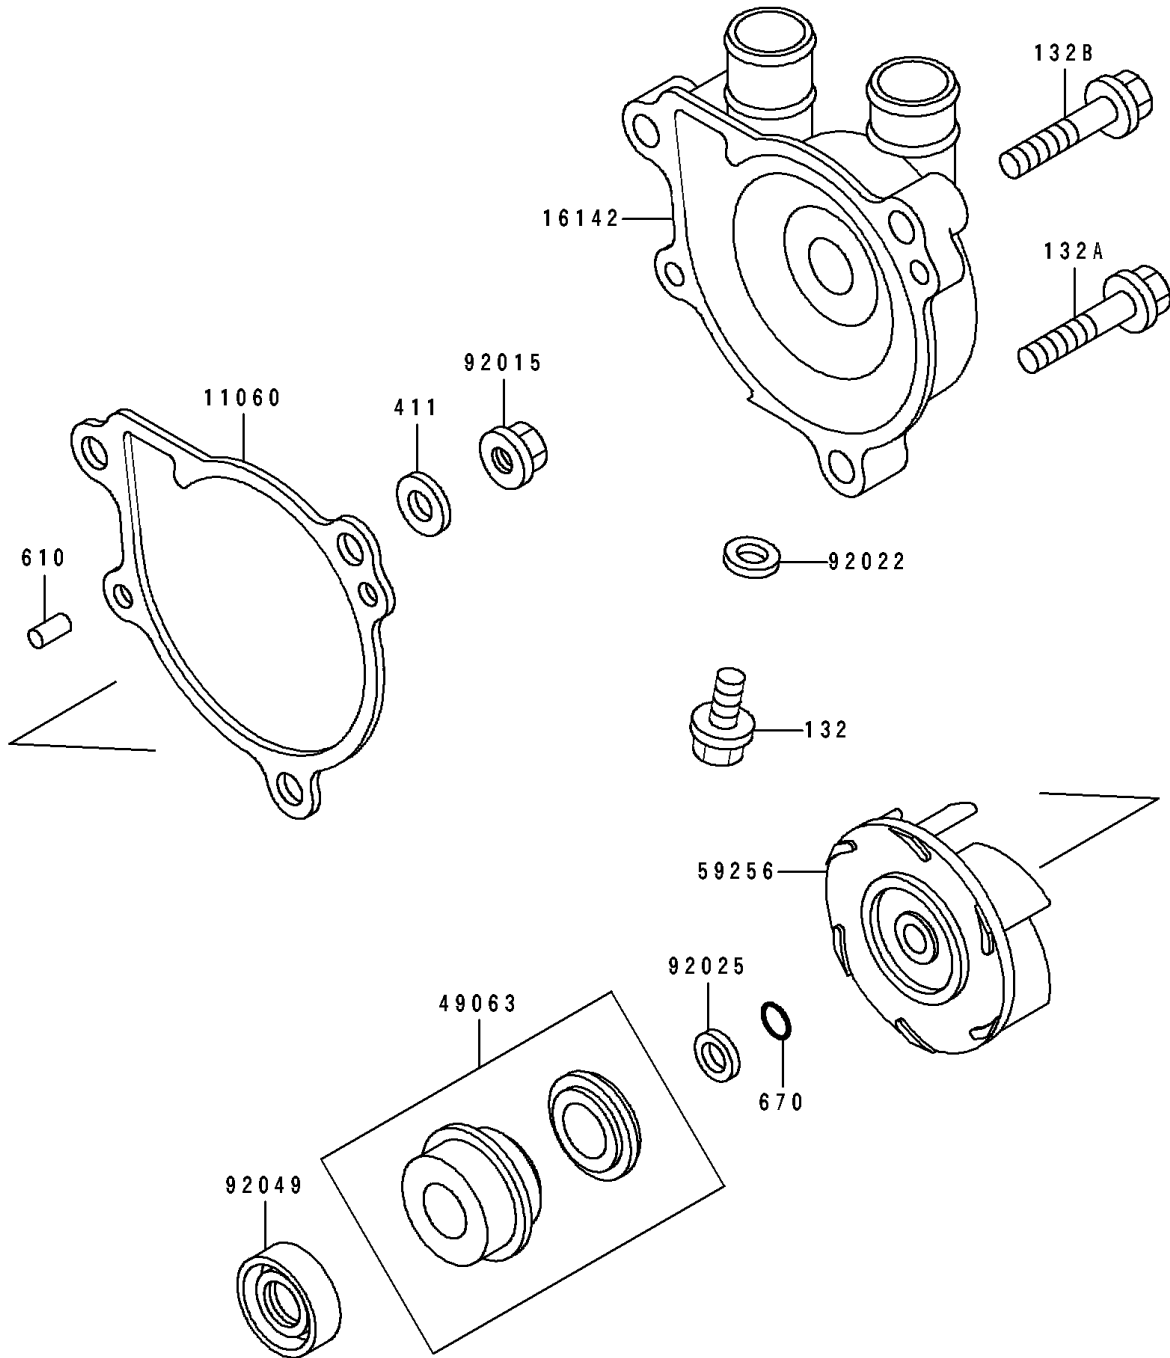

1991 Tengai PARTS DIAGRAM

Water Pump

E3031

1991 Tengai PARTS LIST

Water Pump

ITEM NAME	PART NUMBER	QUANTITY
GASKET,WATER PUMP COVER (Ref # 11060)	11060-1114	1
COVER-PUMP (Ref # 16142)	16142-1097	1
SEAL-MECHANICAL (Ref # 49063)	49063-1054	1
IMPELLER (Ref # 59256)	59256-1055	1
NUT,FLANGED,6MM (Ref # 92015)	92015-1078	1
WASHER,6.2X11X1 (Ref # 92022)	92022-304	1
SHIM,T=0.8 (Ref # 92025)	92025-1503	1
SEAL-OIL,SC10227 (Ref # 92049)	92049-1157	1
BOLT-FLANGED-SMALL (Ref # 132)	132J0608	1
BOLT-FLANGED-SMALL (Ref # 132A)	132J0630	2
BOLT-FLANGED-SMALL (Ref # 132B)	132J0635	1
WASHER-PLAIN,6MM,BLACK (Ref # 411)	411F0600	1
ROLLER,4X8 (Ref # 610)	610A0408	2
O RING,6MM (Ref # 670)	670B1506	1