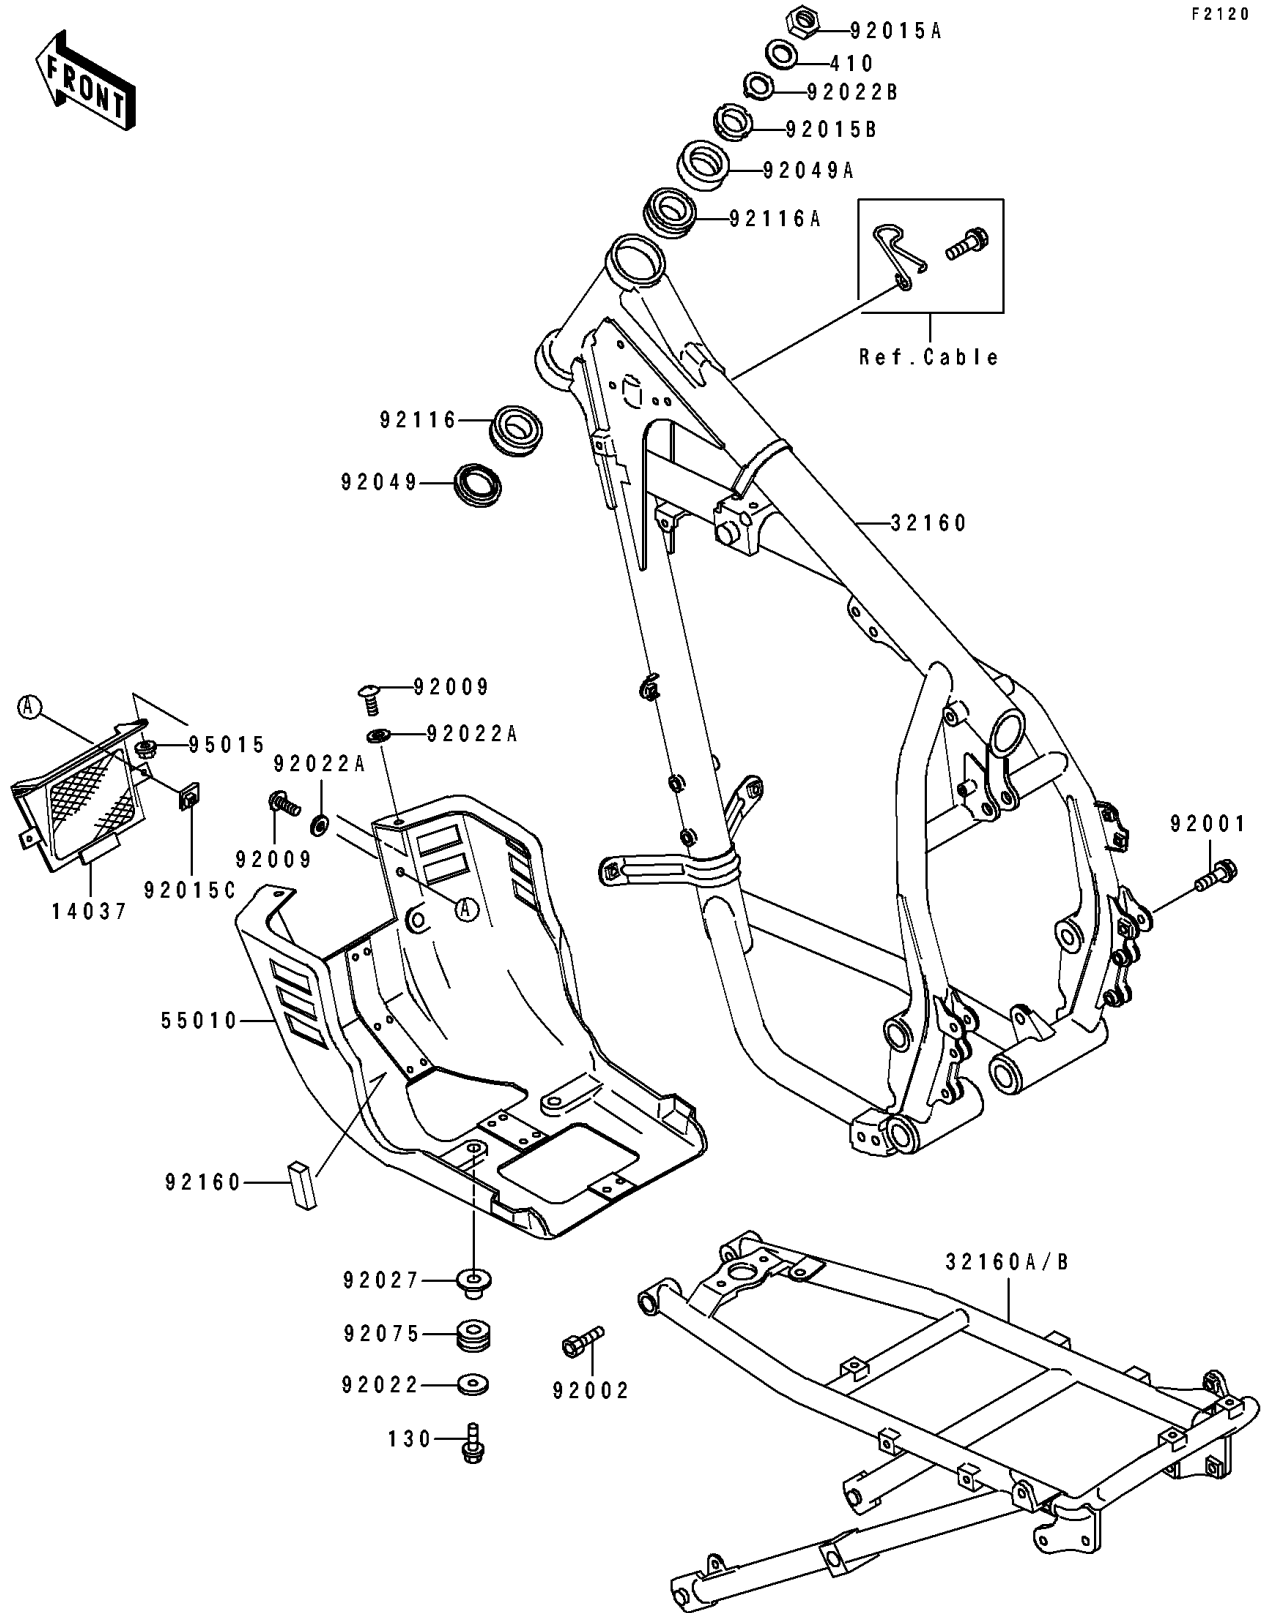

1990 Tengai PARTS DIAGRAM

Frame

F2120

1990 Tengai PARTS LIST

Frame

ITEM NAME	PART NUMBER	QUANTITY
SCREEN,ENGINE GUARD,BLACK (Ref # 14037)	14037-1117-6Z	1
FRAME-COMP,FR,GRAY (Ref # 32160)	32160-1028-EC	1
FRAME-COMP,RR,GRAY (Ref # 32160A)	32160-1029-EC	1
FRAME-COMP,RR,GRAY (Ref # 32160B)	32160-1105-EC	1
GUARD-ASSY,ENGINE,P.G.GRAY (Ref # 55010)	55010-1052-T8	1
BOLT,FLANGED,8X28,BLACK (Ref # 92001)	92001-1508	2
BOLT,SOCKET,8X25 (Ref # 92002)	92002-1442	2
SCREW,5X14,BLACK (Ref # 92009)	92009-1383	4
NUT,FLANGED,5MM (Ref # 92015)	92015-1328	2
NUT,18MM (Ref # 92015A)	92015-1404	1
NUT,25MM,T=12 (Ref # 92015B)	92015-1546	1
NUT,5MM (Ref # 92015C)	92015-1710	2
WASHER,7X24X1.6 (Ref # 92022)	92022-1160	2
WASHER,NYLON,5.3X11.5X1.5 (Ref # 92022A)	92022-1521	4
WASHER,CLAW,18.5X30X2.3 (Ref # 92022B)	92022-1555	1
COLLAR,L=13.1,BLACK (Ref # 92027)	92027-1450	4
SEAL-OIL,XMHE36X52X4J (Ref # 92049)	92049-1162	1
SEAL-OIL,STEERING STEM (Ref # 92049A)	92049-1214	1
DAMPER (Ref # 92075)	92075-1690	4
BEARING-ROLLER,HR320/28XJ (Ref # 92116)	92116-1009	1
BEARING-ROLLER,HICAP 32005JR (Ref # 92116A)	92116-1052	1
DAMPER (Ref # 92160)	92160-1183	1
BOLT-FLANGED,6X25 (Ref # 130)	130J0625	4
W-PLAIN-S (Ref # 410)	410F1800	1