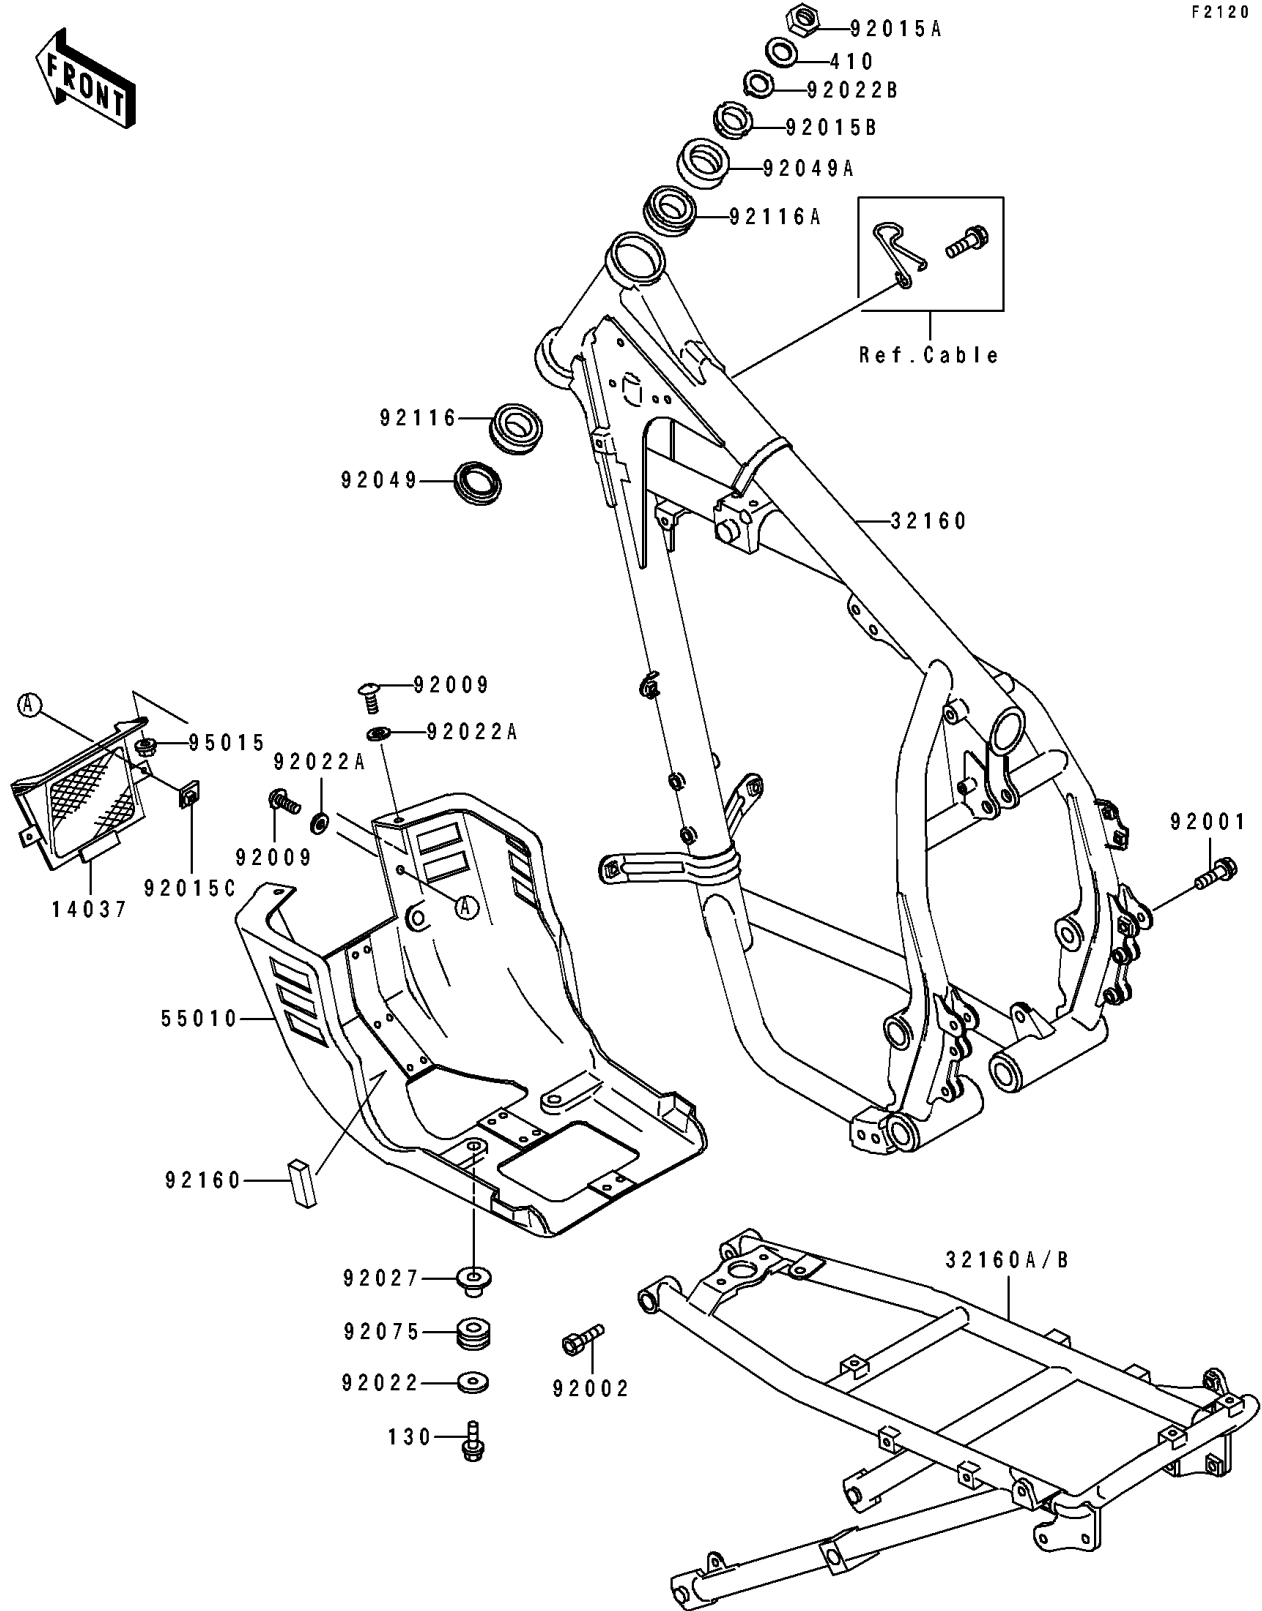

1990 Tengai PARTS DIAGRAM

Frame

F2120

1990 Tengai PARTS LIST

Frame

ITEM NAME	PART NUMBER	QUANTITY
SCREEN,ENGINE GUARD,BLACK (Ref # 14037)	14037-1117-6Z	1
FRAME-COMP,FR,GRAY (Ref # 32160)	32160-1028-EC	1
FRAME-COMP,RR,GRAY (Ref # 32160A)	32160-1029-EC	1
FRAME-COMP,RR,GRAY (Ref # 32160B)	32160-1105-EC	1
GUARD-ASSY,ENGINE,P.G.GRAY (Ref # 55010)	55010-1052-T8	1
BOLT,FLANGED,8X28,BLACK (Ref # 92001)	92001-1508	2
BOLT,SOCKET,8X25 (Ref # 92002)	92002-1442	2
SCREW,5X14,BLACK (Ref # 92009)	92009-1383	4
NUT,FLANGED,5MM (Ref # 92015)	92015-1328	2
NUT,18MM (Ref # 92015A)	92015-1404	1
NUT,25MM,T=12 (Ref # 92015B)	92015-1546	1
NUT,5MM (Ref # 92015C)	92015-1710	2
WASHER,7X24X1.6 (Ref # 92022)	92022-1160	2
WASHER,NYLON,5.3X11.5X1.5 (Ref # 92022A)	92022-1521	4
WASHER,CLAW,18.5X30X2.3 (Ref # 92022B)	92022-1555	1
COLLAR,L=13.1,BLACK (Ref # 92027)	92027-1450	4
SEAL-OIL,XMHE36X52X4J (Ref # 92049)	92049-1162	1
SEAL-OIL,STEERING STEM (Ref # 92049A)	92049-1214	1
DAMPER (Ref # 92075)	92075-1690	4
BEARING-ROLLER,HR320/28XJ (Ref # 92116)	92116-1009	1
BEARING-ROLLER,HICAP 32005JR (Ref # 92116A)	92116-1052	1
DAMPER (Ref # 92160)	92160-1183	1
BOLT-FLANGED,6X25 (Ref # 130)	130J0625	4
W-PLAIN-S (Ref # 410)	410F1800	1