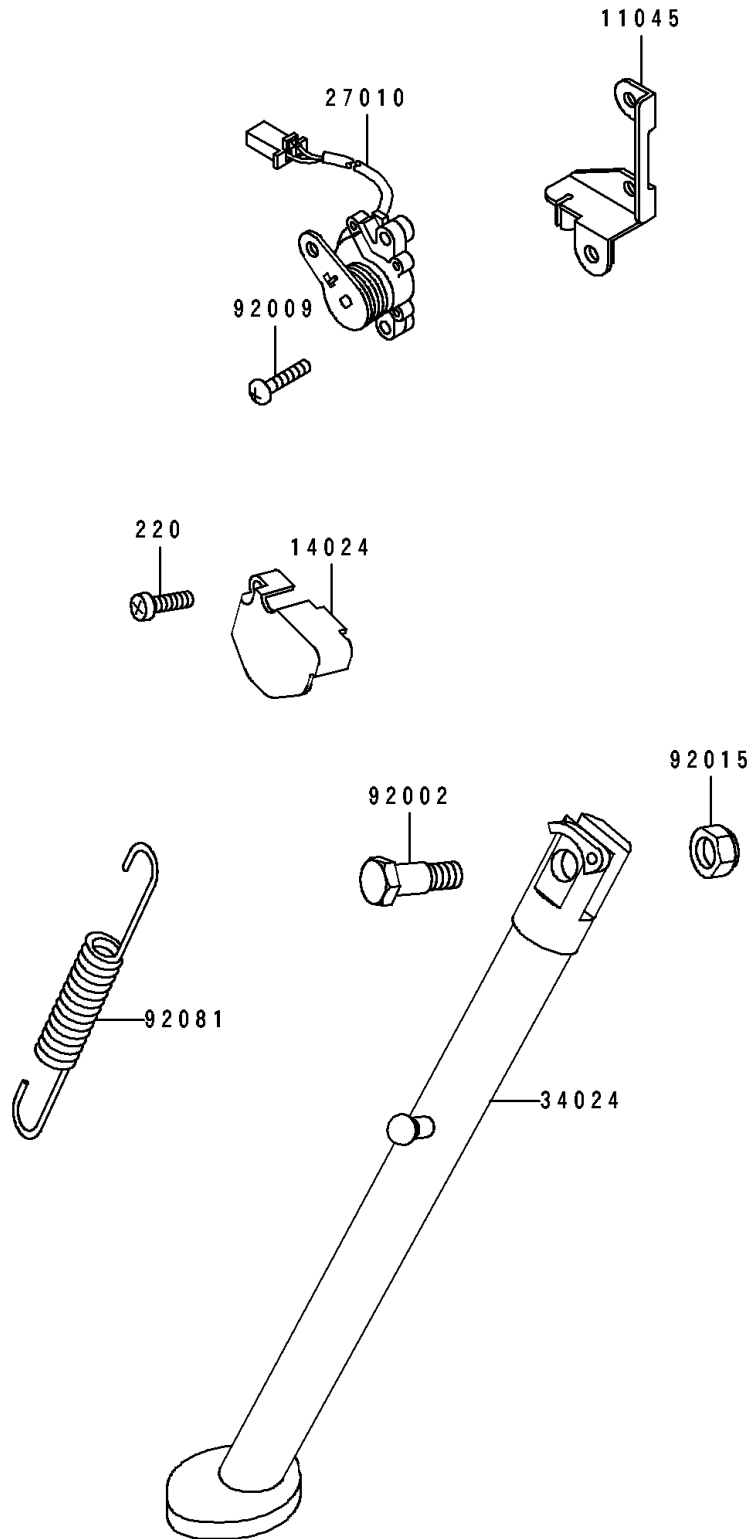

# 1990 Tengai PARTS DIAGRAM

Stand

F2190

# 1990 Tengai PARTS LIST

## Stand

ITEM NAME	PART NUMBER	QUANTITY
BRACKET,SIDE STAND SWITCH (Ref # 11045)	11045-1364	1
COVER,SIDE STAND (Ref # 14024)	14024-1474	1
SWITCH,SIDE STAND (Ref # 27010)	27010-1257	1
STAND-SIDE,GRAY (Ref # 34024)	34024-1259-EC	1
BOLT,SIDE STAND (Ref # 92002)	92002-1935	1
SCREW,5X25 (Ref # 92009)	92009-1302	2
NUT,LOCK,10MM (Ref # 92015)	92019-021	1
SPRING,SIDE STAND (Ref # 92081)	92081-1376	1
SCREW-PAN-CROS (Ref # 220)	220C0516	1