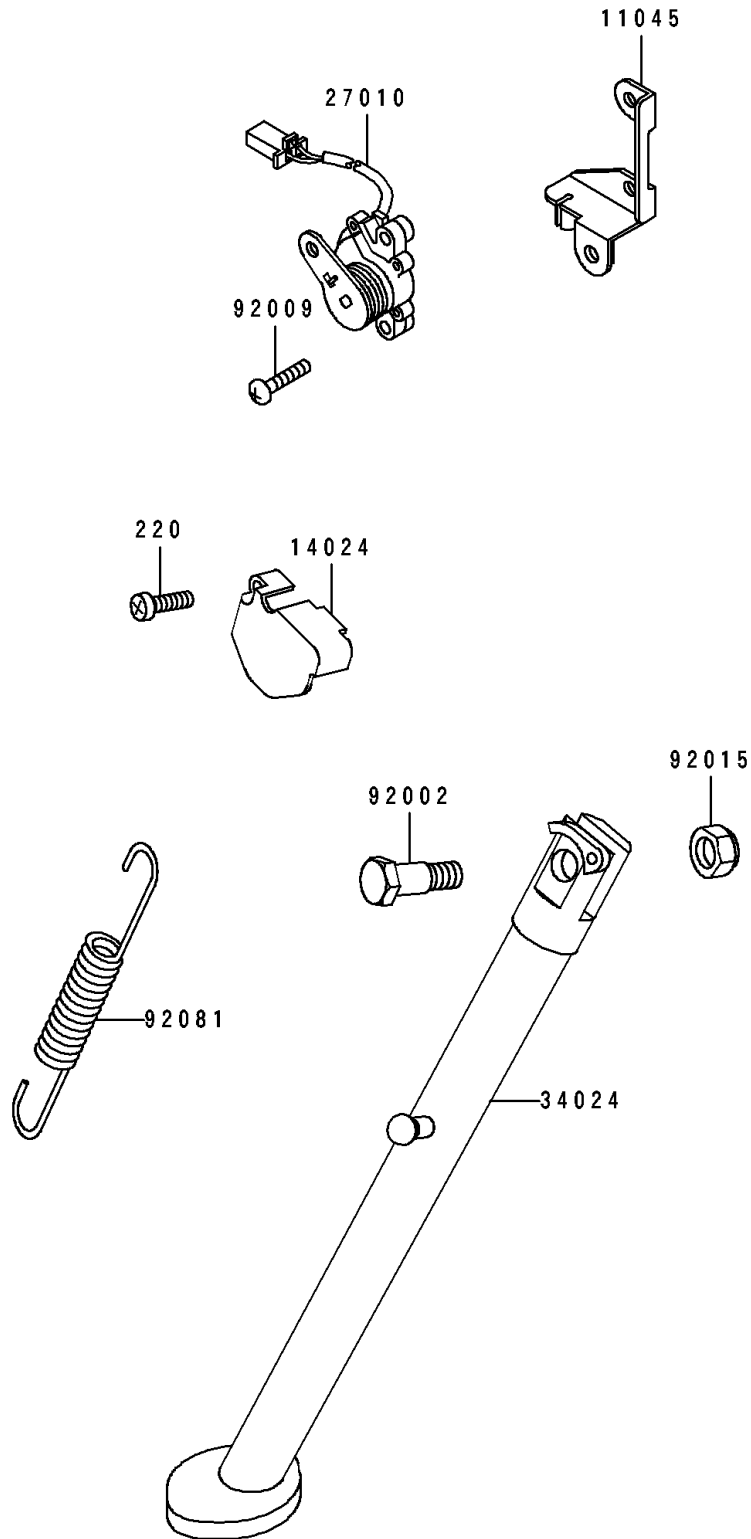

1990 Tengai PARTS DIAGRAM

Stand

F2190

1990 Tengai PARTS LIST

Stand

ITEM NAME	PART NUMBER	QUANTITY
BRACKET,SIDE STAND SWITCH (Ref # 11045)	11045-1364	1
COVER,SIDE STAND (Ref # 14024)	14024-1474	1
SWITCH,SIDE STAND (Ref # 27010)	27010-1257	1
STAND-SIDE,GRAY (Ref # 34024)	34024-1259-EC	1
BOLT,SIDE STAND (Ref # 92002)	92002-1935	1
SCREW,5X25 (Ref # 92009)	92009-1302	2
NUT,LOCK,10MM (Ref # 92015)	92019-021	1
SPRING,SIDE STAND (Ref # 92081)	92081-1376	1
SCREW-PAN-CROS (Ref # 220)	220C0516	1