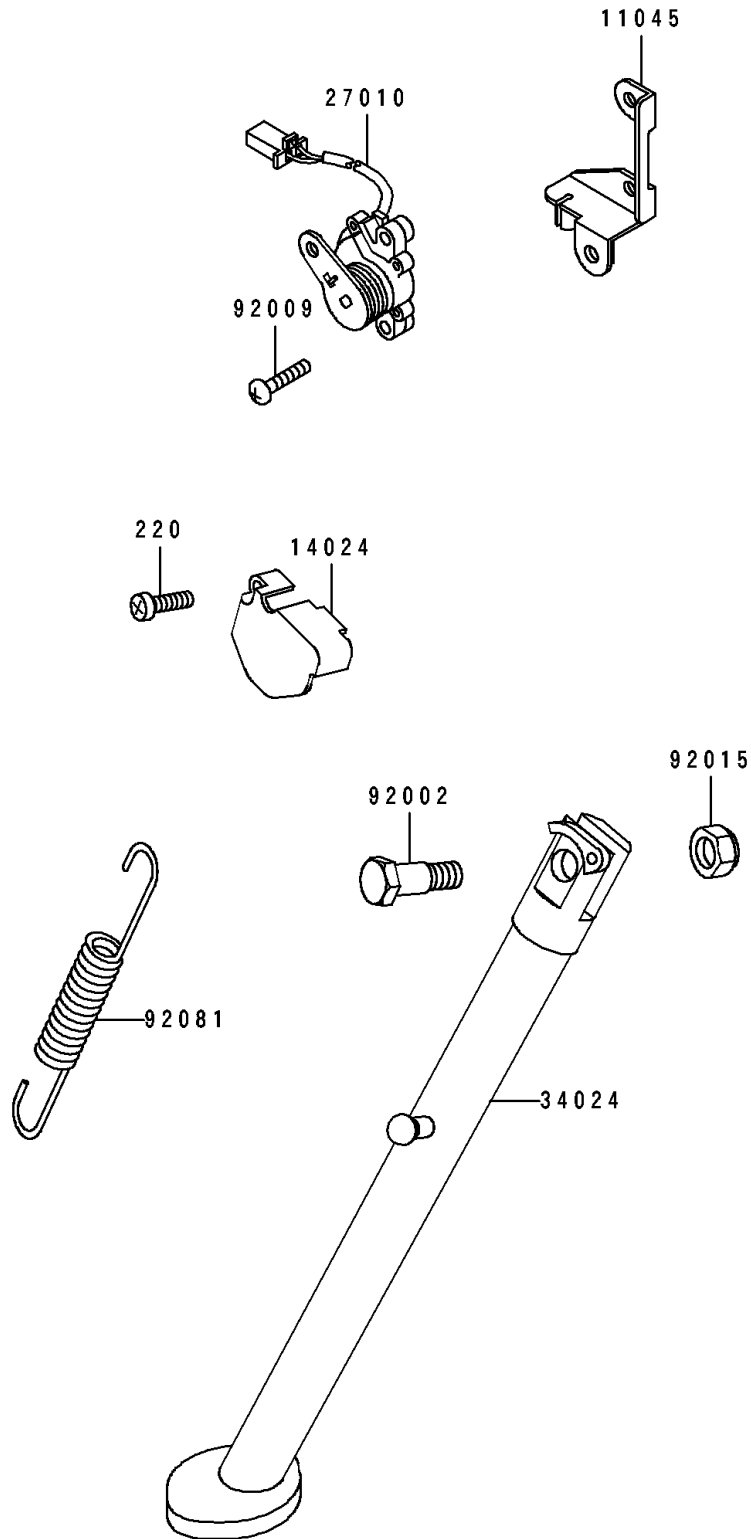

1991 Tengai PARTS DIAGRAM

Stand

F2190

1991 Tengai PARTS LIST

Stand

ITEM NAME	PART NUMBER	QUANTITY
BRACKET,SIDE STAND SWITCH (Ref # 11045)	11045-1364	1
COVER,SIDE STAND (Ref # 14024)	14024-1474	1
SWITCH,SIDE STAND (Ref # 27010)	27010-1257	1
STAND-SIDE,GRAY (Ref # 34024)	34024-1259-EC	1
BOLT,SIDE STAND (Ref # 92002)	92002-1935	1
SCREW,5X25 (Ref # 92009)	92009-1302	2
NUT,LOCK,10MM (Ref # 92015)	92019-021	1
SPRING,SIDE STAND (Ref # 92081)	92081-1376	1
SCREW-PAN-CROS (Ref # 220)	220C0516	1