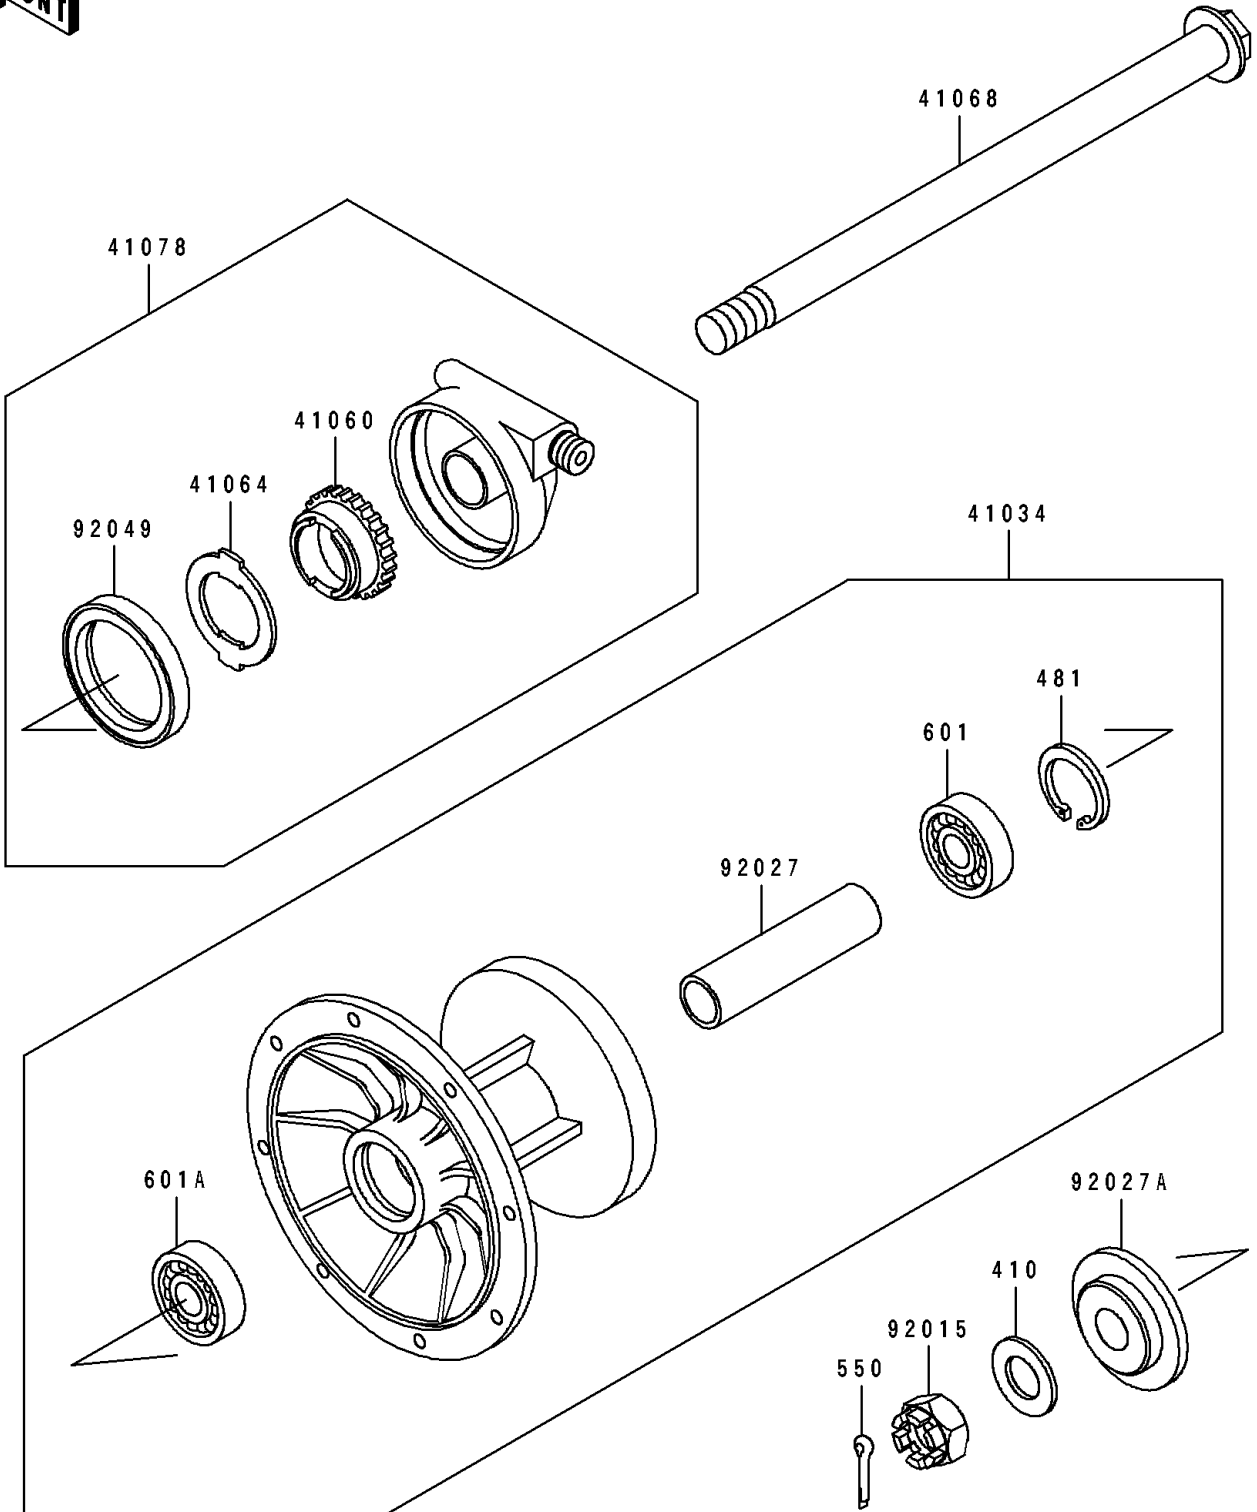

1991 Tengai PARTS DIAGRAM

Front Hub

F2230

1991 Tengai PARTS LIST

Front Hub

ITEM NAME	PART NUMBER	QUANTITY
DRUM-ASSY,FRONT BRAKE (Ref # 41034)	41034-1153	1
GEAR-METER SCREW,24T (Ref # 41060)	41060-1101	1
RECEIVER-SPEEDOMETER (Ref # 41064)	41064-1051	1
AXLE,FR (Ref # 41068)	41068-1236	1
CASE-ASSY-METER GEAR (Ref # 41078)	41078-1051	1
NUT,CASTLE,14MM (Ref # 92015)	42045-020	1
COLLAR,FRONT BRAKE DRUM,L=79 (Ref # 92027)	92027-1683	1
COLLAR (Ref # 92027A)	92027-1864	1
SEAL-OIL,METER GEAR CASE (Ref # 92049)	92049-1172	1
WASHER-PLAIN-SMALL,14MM (Ref # 410)	410B1400	1
CIRCLIP-TYPE-C,35MM (Ref # 481)	481J3500	1
PIN-COTTER,3.0X25 (Ref # 550)	550D3025	1
BEARING-BALL,#6202UG (Ref # 601)	601B6202UG	1
BEARING-BALL,#6203UG (Ref # 601A)	601B6203UG	1