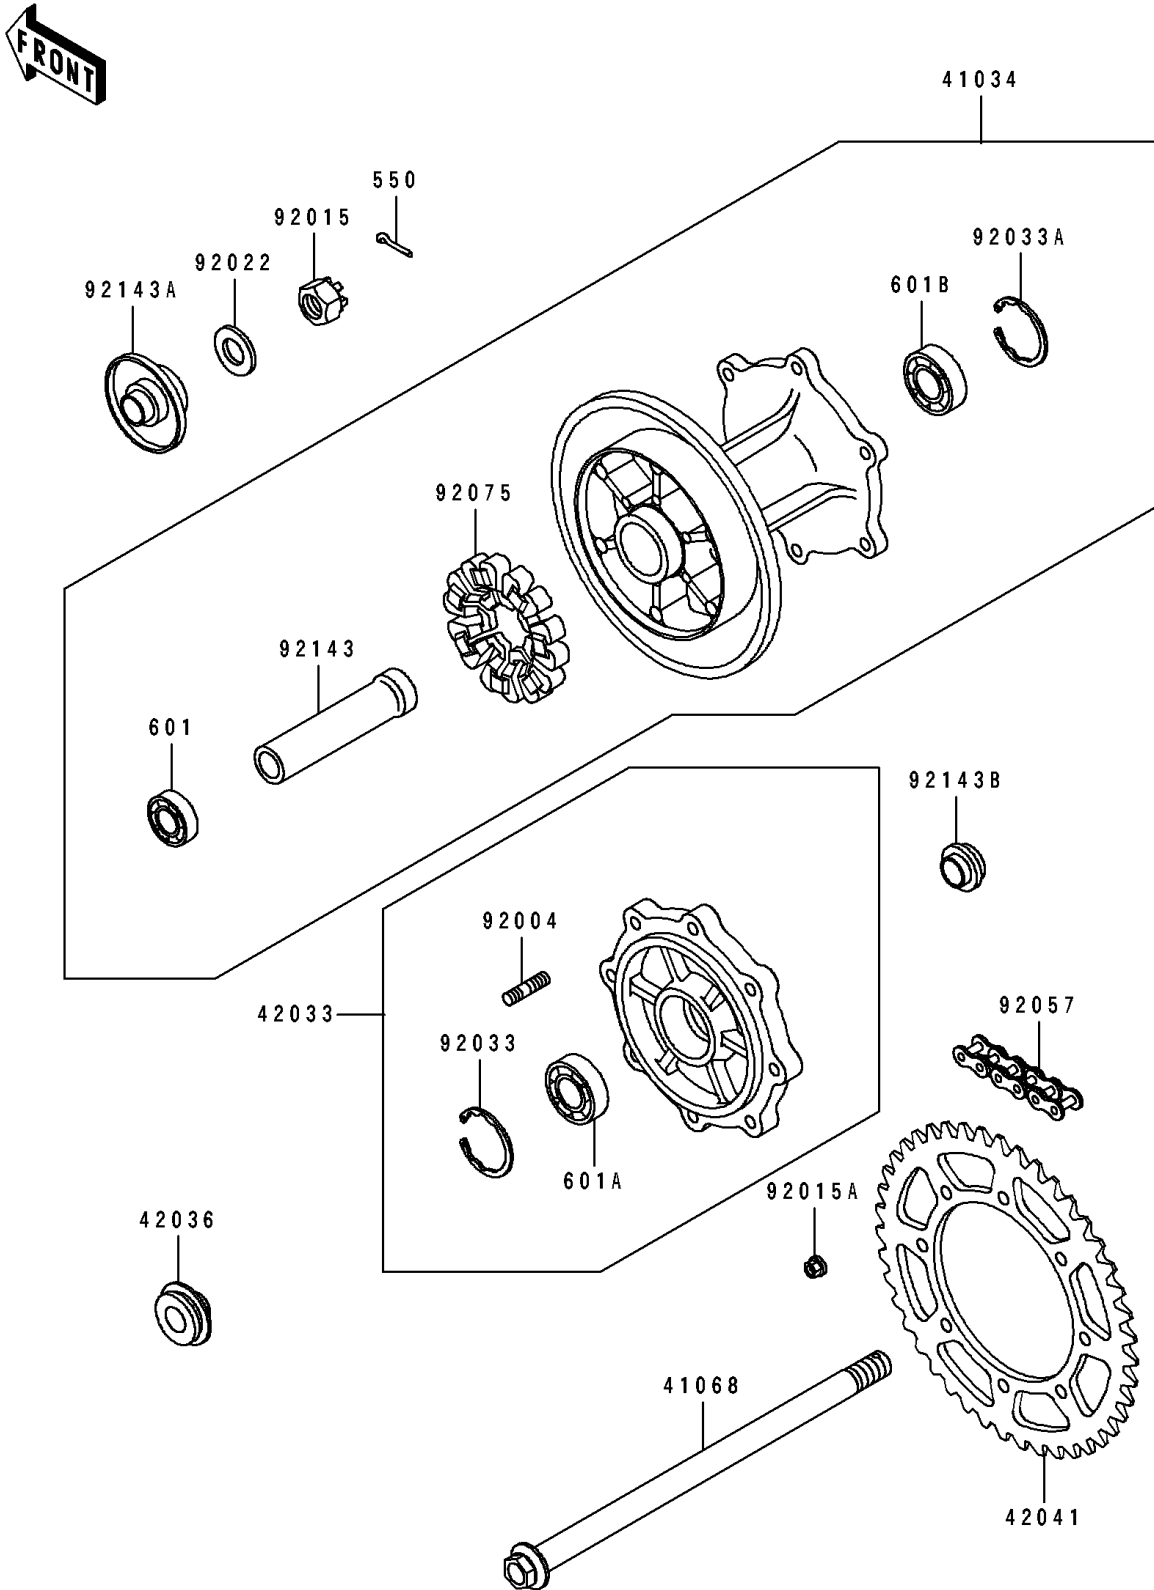

1991 Tengai PARTS DIAGRAM

Rear Hub

F2240

1991 Tengai PARTS LIST

Rear Hub

ITEM NAME	PART NUMBER	QUANTITY
DRUM-ASSY,REAR BRAKE (Ref # 41034)	41034-1154	1
AXLE,RR (Ref # 41068)	41068-1237	1
COUPLING-ASSY,REAR HUB (Ref # 42033)	42033-1112	1
SLEEVE,REAR AXLE,L=16 (Ref # 42036)	42036-1206	1
SPROCKET-HUB,43T (Ref # 42041)	42041-1260	1
STUD,8X16 (Ref # 92004)	92004-1150	8
NUT,CASTLE,16MM (Ref # 92015)	42045-014	1
NUT,FLANGED,LOCK,8MM (Ref # 92015A)	92015-1668	8
WASHER,17.3X32X3.2 (Ref # 92022)	42046-009	1
RING-SNAP,42MM (Ref # 92033)	92033-1041	1
RING-SNAP,47MM (Ref # 92033A)	92033-1042	1
CHAIN,DRIVE,DID520V-2X106L (Ref # 92057)	92057-1253	1
DAMPER,SHOCK,RR HUB (Ref # 92075)	92075-1068	1
COLLAR,REAR BRAKE DRUM,L=113 (Ref # 92143)	92143-1060	1
COLLAR,REAR AXLE,L=30 (Ref # 92143A)	92143-1061	1
COLLAR,REAR AXLE,L=17 (Ref # 92143B)	92143-1062	1
PIN-COTTER,4.0X35 (Ref # 550)	550D4035	1
BEARING-BALL,#6003G (Ref # 601)	601B6003G	1
BEARING-BALL,#6004UG (Ref # 601A)	601B6004UG	1
BEARING-BALL,#6204UG (Ref # 601B)	601B6204UG	1