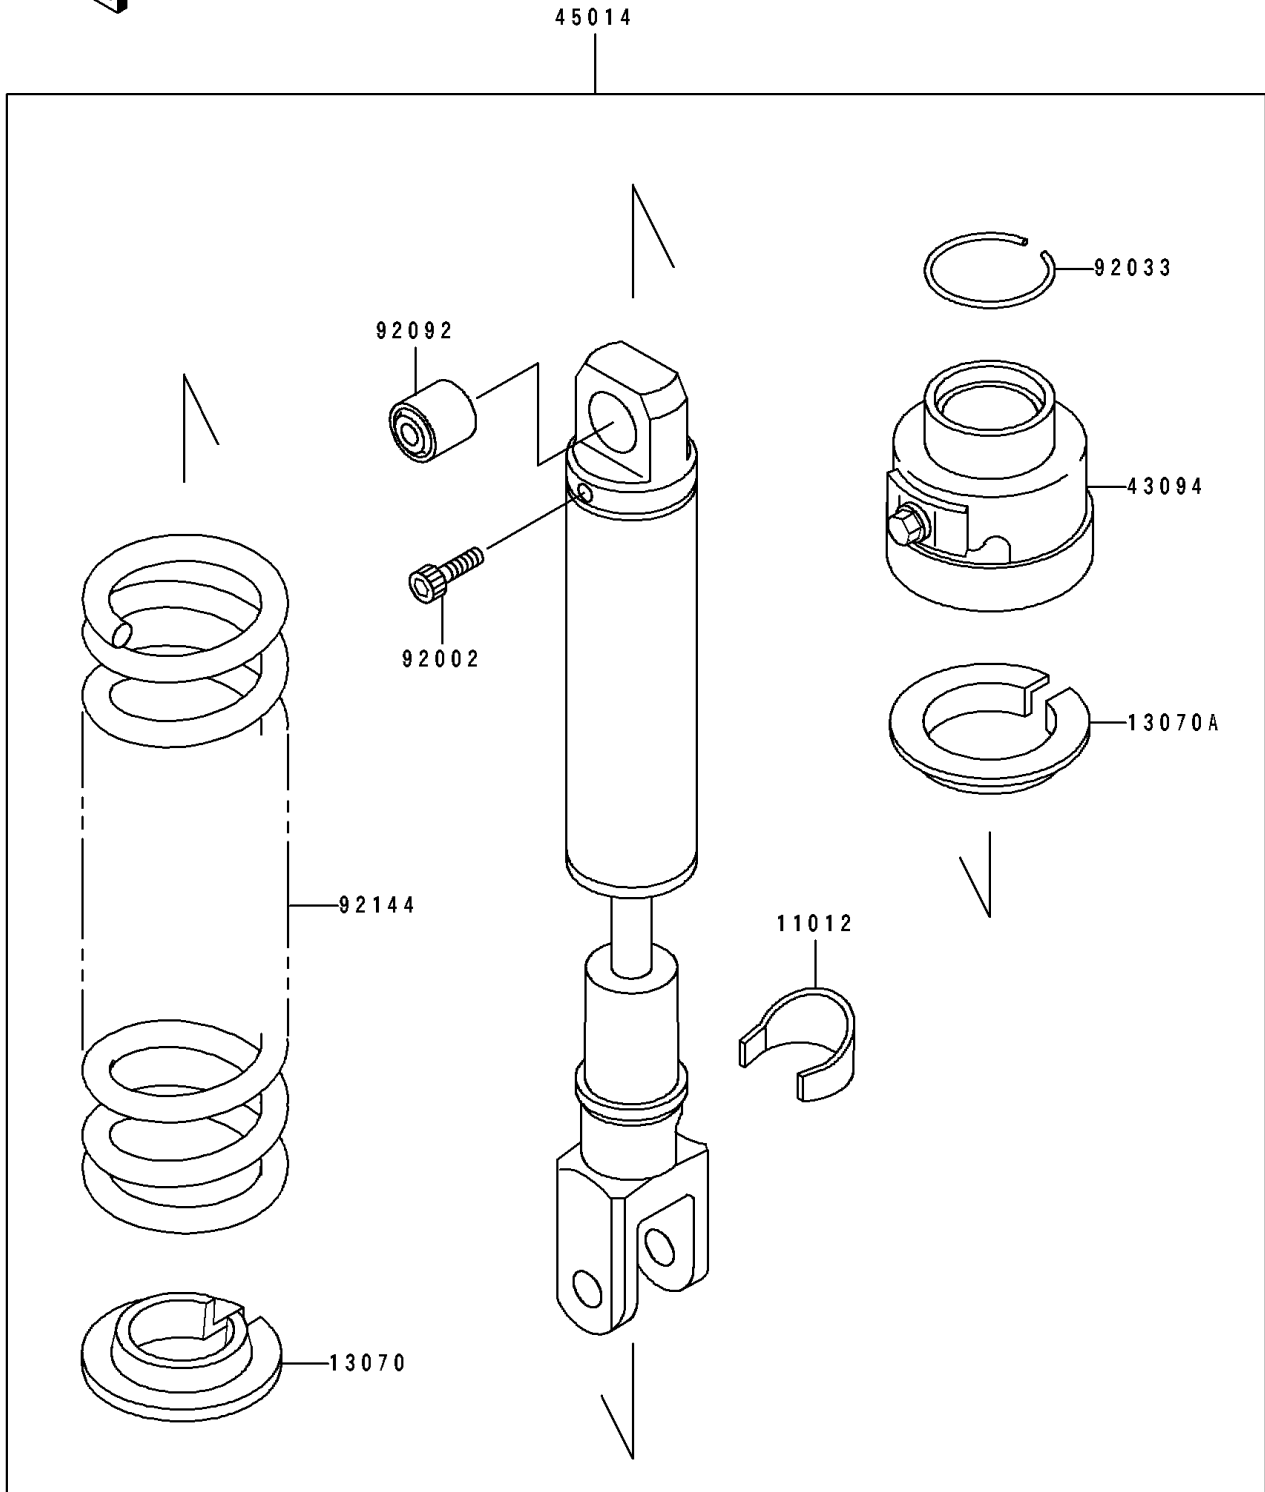

1991 Tengai PARTS DIAGRAM

Shock Absorber

F2280

1991 Tengai PARTS LIST

Shock Absorber

| ITEM NAME | PART NUMBER | QUANTITY |
|--------------------------------------|-------------|----------|
| CAP,SHOCKABSORBER (Ref # 11012) | 11012-1398 | 1 |
| GUIDE,SPRING (Ref # 13070) | 13070-1075 | 1 |
| GUIDE,SPRING (Ref # 13070A) | 13070-1177 | 1 |
| ADJUSTER,SHOCKABSORBER (Ref # 43094) | 43094-1052 | 1 |
| SHOCKABSORBER (Ref # 45014) | 45014-1422 | 1 |
| BOLT,SOCKET,5X8 (Ref # 92002) | 92002-1963 | 1 |
| RING-SNAP (Ref # 92033) | 92033-1233 | 1 |
| BUSHING-RUBBER (Ref # 92092) | 92092-1063 | 1 |
| SPRING,SHOCKABSORBER (Ref # 92144) | 92144-1406 | 1 |