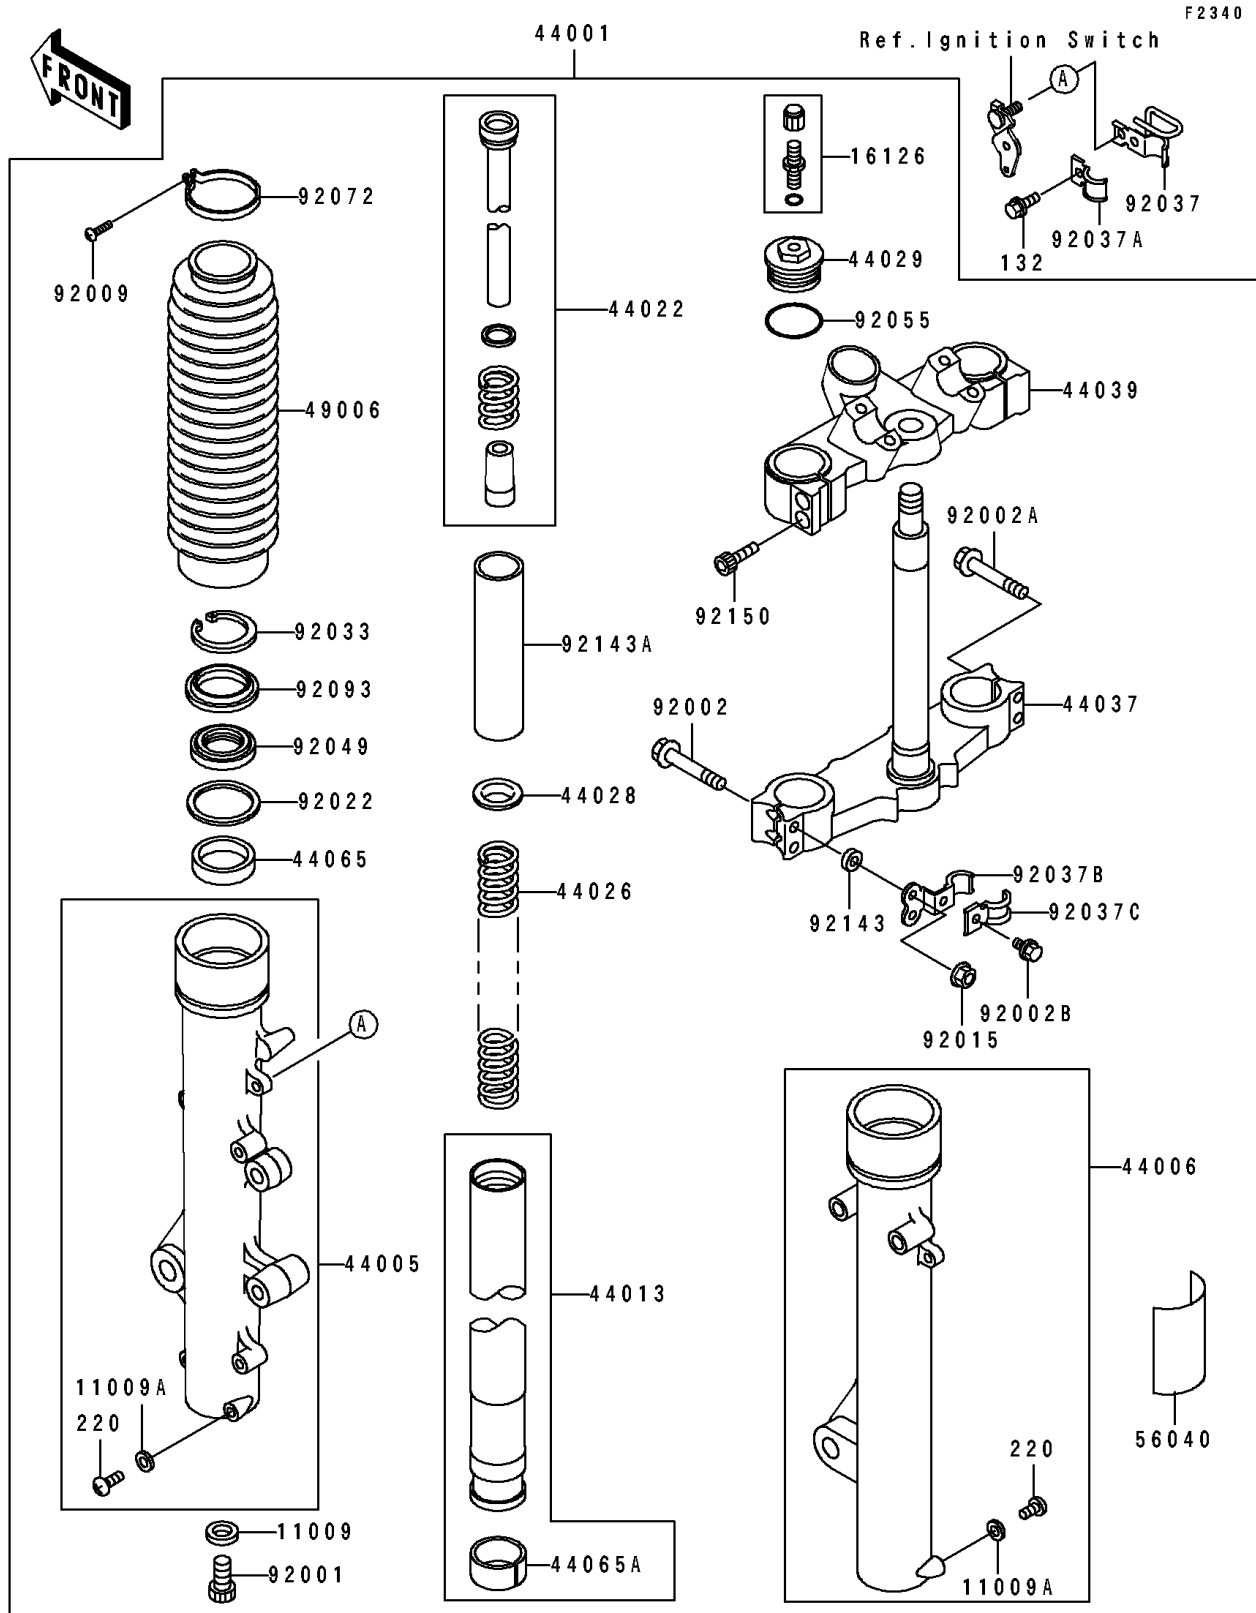

1990 Tengai PARTS DIAGRAM

Front Fork

1990 Tengai PARTS LIST

Front Fork

ITEM NAME	PART NUMBER	QUANTITY
GASKET,FORK CYLINDER BOLT (Ref # 11009)	11009-1127	2
GASKET,FORK DRAIN PLUG (Ref # 11009A)	44045-002	2
VALVE,AIR (Ref # 16126)	16126-1052	2
FORK-FRONT,BLUE (Ref # 44001)	44001-1717-BC	1
PIPE-LEFT FORK OUTER (Ref # 44005)	44005-1293	1
PIPE-RIGHT FORK OUTER (Ref # 44006)	44006-1290	1
PIPE-FORK INNER (Ref # 44013)	44013-1296	2
CYLINDER-FORK (Ref # 44022)	44022-1241	2
SPRING-FRONT FORK (Ref # 44026)	44026-1433	2
GUIDE-FORK SPRING (Ref # 44028)	44028-1004	2
SEAT-FORK SPRING (Ref # 44029)	44029-1042	2
HOLDER-FORK UNDER (Ref # 44037)	44037-1251	1
HOLDER-FORK UPPER (Ref # 44039)	44039-1188	1
BUSHING-FRONT FORK,OUTER TUBE (Ref # 44065)	44065-1091	2
BUSHING-FRONT FORK,INNER PIPE (Ref # 44065A)	44065-1092	2
BOOT,FORK,BLUE (Ref # 49006)	49006-1222-BC	2
LABEL-WARNING,FRONT FORK (Ref # 56040)	56040-1120	1
BOLT,FORK CYLINDER (Ref # 92001)	92001-1309	2
BOLT,FLANGED,8X55 (Ref # 92002)	92002-1158	2
BOLT,FLANGED,8X50 (Ref # 92002A)	92002-1848	2
BOLT (Ref # 92002B)	92002-1982	1
SCREW,4X16 (Ref # 92009)	92009-1348	2
NUT,FLANGED,8MM (Ref # 92015)	92015-1408	4
WASHER,FORK OUTER PIPE (Ref # 92022)	92022-1262	2
RING-SNAP,FORK (Ref # 92033)	92033-1047	2
CLAMP,HOSE (Ref # 92037)	92037-1897	1
CLAMP,HOSE (Ref # 92037A)	92037-1898	1
CLAMP (Ref # 92037B)	92037-1913	1
CLAMP (Ref # 92037C)	92037-1931	1

1990 Tengai PARTS LIST

Front Fork

ITEM NAME	PART NUMBER	QUANTITY
SEAL-OIL,FRONT FORK (Ref # 92049)	92049-1180	2
RING-O,FRONT TOP CAP (Ref # 92055)	92055-1050	2
BAND,BOOT (Ref # 92072)	92072-1171	2
SEAL,FRONT FORK (Ref # 92093)	92093-1166	2
COLLAR (Ref # 92143)	92143-1134	2
COLLAR,FRONT,L=150 (Ref # 92143A)	92143-1337	2
BOLT,SOCKET,8X30 (Ref # 92150)	92150-1307	4
BOLT-FLANGED-SMALL (Ref # 132)	132J0612	1
SCREW-PAN-CROS (Ref # 220)	220E0408	2