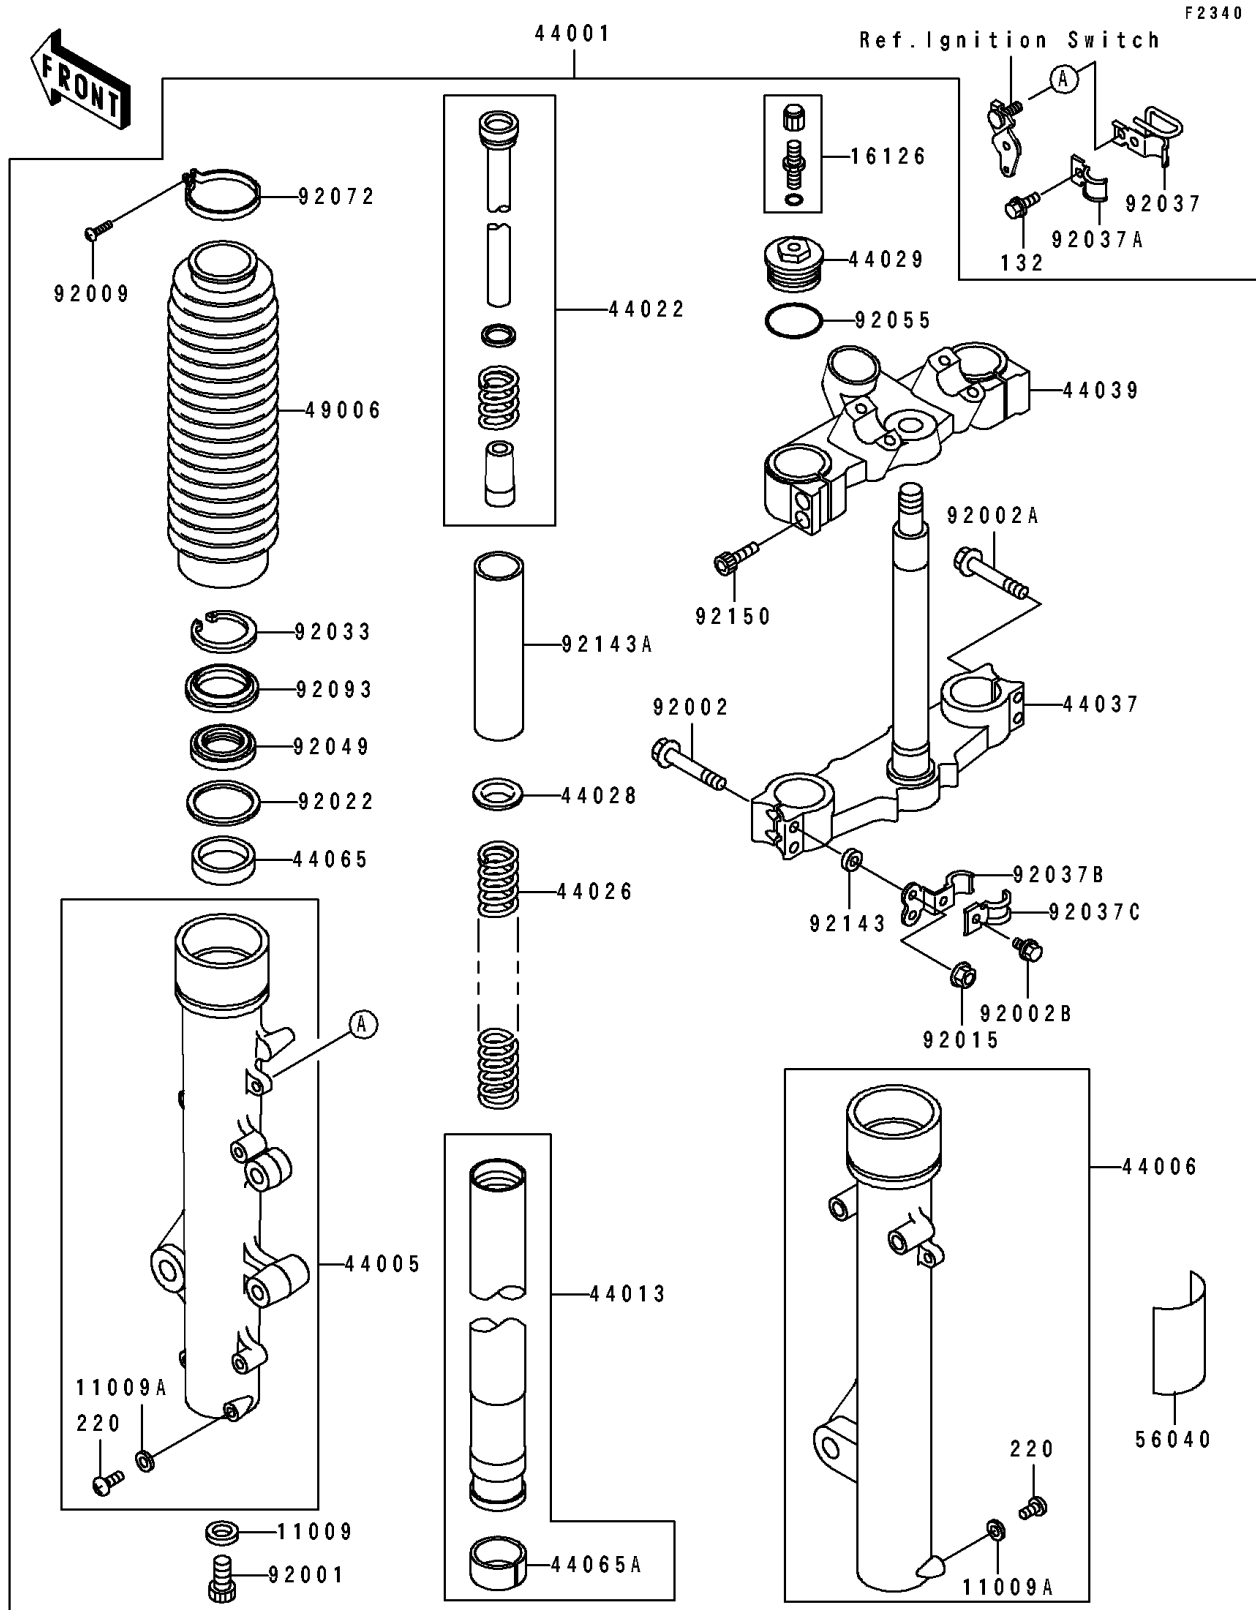

1990 Tengai PARTS DIAGRAM

Front Fork

1990 Tengai PARTS LIST

Front Fork

ITEM NAME	PART NUMBER	QUANTITY
GASKET,FORK CYLINDER BOLT (Ref # 11009)	11009-1127	2
GASKET,FORK DRAIN PLUG (Ref # 11009A)	44045-002	2
VALVE,AIR (Ref # 16126)	16126-1052	2
FORK-FRONT,BLUE (Ref # 44001)	44001-1717-BC	1
PIPE-LEFT FORK OUTER (Ref # 44005)	44005-1293	1
PIPE-RIGHT FORK OUTER (Ref # 44006)	44006-1290	1
PIPE-FORK INNER (Ref # 44013)	44013-1296	2
CYLINDER-FORK (Ref # 44022)	44022-1241	2
SPRING-FRONT FORK (Ref # 44026)	44026-1433	2
GUIDE-FORK SPRING (Ref # 44028)	44028-1004	2
SEAT-FORK SPRING (Ref # 44029)	44029-1042	2
HOLDER-FORK UNDER (Ref # 44037)	44037-1251	1
HOLDER-FORK UPPER (Ref # 44039)	44039-1188	1
BUSHING-FRONT FORK,OUTER TUBE (Ref # 44065)	44065-1091	2
BUSHING-FRONT FORK,INNER PIPE (Ref # 44065A)	44065-1092	2
BOOT,FORK,BLUE (Ref # 49006)	49006-1222-BC	2
LABEL-WARNING,FRONT FORK (Ref # 56040)	56040-1120	1
BOLT,FORK CYLINDER (Ref # 92001)	92001-1309	2
BOLT,FLANGED,8X55 (Ref # 92002)	92002-1158	2
BOLT,FLANGED,8X50 (Ref # 92002A)	92002-1848	2
BOLT (Ref # 92002B)	92002-1982	1
SCREW,4X16 (Ref # 92009)	92009-1348	2
NUT,FLANGED,8MM (Ref # 92015)	92015-1408	4
WASHER,FORK OUTER PIPE (Ref # 92022)	92022-1262	2
RING-SNAP,FORK (Ref # 92033)	92033-1047	2
CLAMP,HOSE (Ref # 92037)	92037-1897	1
CLAMP,HOSE (Ref # 92037A)	92037-1898	1
CLAMP (Ref # 92037B)	92037-1913	1
CLAMP (Ref # 92037C)	92037-1931	1

1990 Tengai PARTS LIST

Front Fork

ITEM NAME	PART NUMBER	QUANTITY
SEAL-OIL,FRONT FORK (Ref # 92049)	92049-1180	2
RING-O,FRONT TOP CAP (Ref # 92055)	92055-1050	2
BAND,BOOT (Ref # 92072)	92072-1171	2
SEAL,FRONT FORK (Ref # 92093)	92093-1166	2
COLLAR (Ref # 92143)	92143-1134	2
COLLAR,FRONT,L=150 (Ref # 92143A)	92143-1337	2
BOLT,SOCKET,8X30 (Ref # 92150)	92150-1307	4
BOLT-FLANGED-SMALL (Ref # 132)	132J0612	1
SCREW-PAN-CROS (Ref # 220)	220E0408	2