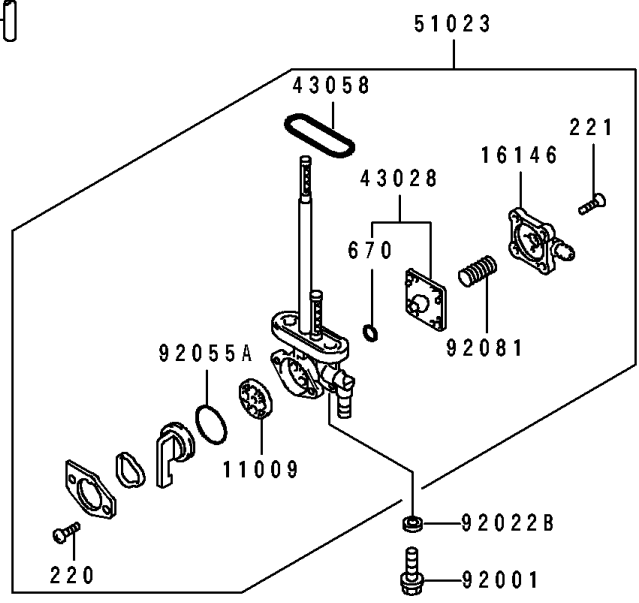

1990 Tengai PARTS DIAGRAM

Fuel Tank

1990 Tengai PARTS LIST

Fuel Tank

ITEM NAME	PART NUMBER	QUANTITY
GASKET,TAP VALVE (Ref # 11009)	11009-1188	1
COVER-ASSY,TAP DIAPHRAGM (Ref # 16146)	16146-1010	1
DIAPHRAGM (Ref # 43028)	43028-1033	1
RING,TAP FLANGED (Ref # 43058)	51039-003	1
TANK-COMP-FUEL,BLUE/WHITE (Ref # 51003D)	51003-5111-FY	1
TANK-COMP-FUEL,BLUE/WHITE (Ref # 51003E)	51003-5112-FY	1
TAP-ASSY,FUEL (Ref # 51023)	51023-1148	1
CAP-TANK,FUEL (Ref # 51049)	51049-1077	1
BOLT,6X20 (Ref # 92001)	92001-1091	2
WASHER,5.3X10X0.8 (Ref # 92022)	92022-1038	2
WASHER,6.5X20X1.6 (Ref # 92022A)	92022-125	2
WASHER,6.2X11X1.5 (Ref # 92022B)	92022-183	2
COLLAR,6.8X10X20 (Ref # 92027)	92027-1856	2
RING-O (Ref # 92055)	92055-1023	2
RING-O,TAP LEVER (Ref # 92055A)	92055-1085	1
DAMPER,FUEL TANK (Ref # 92075)	92075-101	2
DAMPER (Ref # 92075A)	92075-1507	1
DAMPER (Ref # 92075B)	92075-1660	2
DAMPER,FUEL TANK (Ref # 92075C)	92075-1862	1
SPRING,TAP DIAPHRAGM (Ref # 92081)	92081-1240	1
SEAL,FUEL TANK CAP (Ref # 92093)	92093-1030	1
BOLT-FLANGED (Ref # 130)	130C0630	2
SCREW-PAN-CROS (Ref # 220)	220B0308	2
SCREW-PAN-CROS (Ref # 220A)	220D0510	2
SCREW-CSK-CROS,4X14 (Ref # 221)	221B0414	4
O RING,4MM (Ref # 670)	670B1504	1
TUBE-RUBBER,5X8X620 (Ref # 702)	702A05620	1