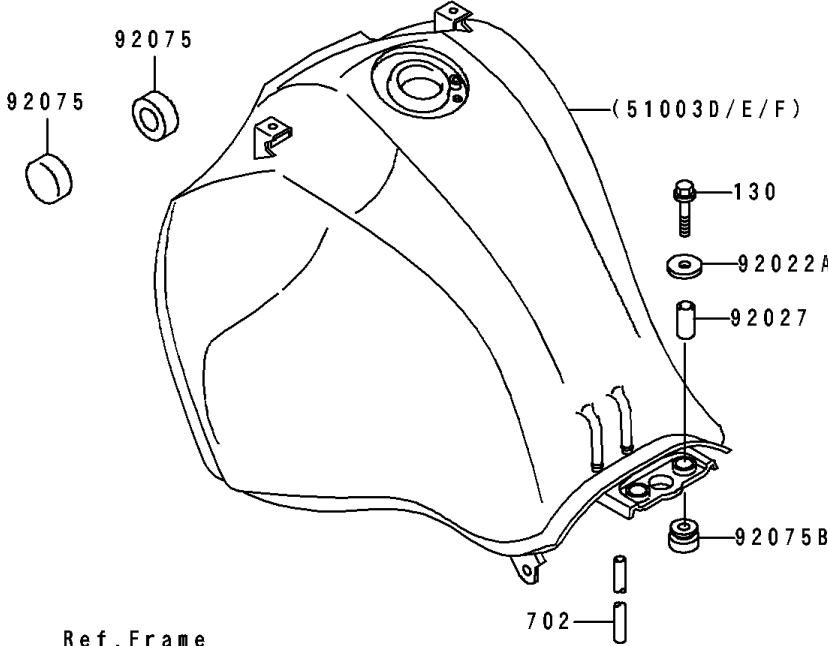

1990 Tengai PARTS DIAGRAM

Fuel Tank

1990 Tengai PARTS LIST

Fuel Tank

ITEM NAME	PART NUMBER	QUANTITY
GASKET,TAP VALVE (Ref # 11009)	11009-1188	1
COVER-ASSY,TAP DIAPHRAGM (Ref # 16146)	16146-1010	1
DIAPHRAGM (Ref # 43028)	43028-1033	1
RING,TAP FLANGED (Ref # 43058)	51039-003	1
TANK-COMP-FUEL,BLUE/WHITE (Ref # 51003D)	51003-5111-FY	1
TANK-COMP-FUEL,BLUE/WHITE (Ref # 51003E)	51003-5112-FY	1
TAP-ASSY,FUEL (Ref # 51023)	51023-1148	1
CAP-TANK,FUEL (Ref # 51049)	51049-1077	1
BOLT,6X20 (Ref # 92001)	92001-1091	2
WASHER,5.3X10X0.8 (Ref # 92022)	92022-1038	2
WASHER,6.5X20X1.6 (Ref # 92022A)	92022-125	2
WASHER,6.2X11X1.5 (Ref # 92022B)	92022-183	2
COLLAR,6.8X10X20 (Ref # 92027)	92027-1856	2
RING-O (Ref # 92055)	92055-1023	2
RING-O,TAP LEVER (Ref # 92055A)	92055-1085	1
DAMPER,FUEL TANK (Ref # 92075)	92075-101	2
DAMPER (Ref # 92075A)	92075-1507	1
DAMPER (Ref # 92075B)	92075-1660	2
DAMPER,FUEL TANK (Ref # 92075C)	92075-1862	1
SPRING,TAP DIAPHRAGM (Ref # 92081)	92081-1240	1
SEAL,FUEL TANK CAP (Ref # 92093)	92093-1030	1
BOLT-FLANGED (Ref # 130)	130C0630	2
SCREW-PAN-CROS (Ref # 220)	220B0308	2
SCREW-PAN-CROS (Ref # 220A)	220D0510	2
SCREW-CSK-CROS,4X14 (Ref # 221)	221B0414	4
O RING,4MM (Ref # 670)	670B1504	1
TUBE-RUBBER,5X8X620 (Ref # 702)	702A05620	1