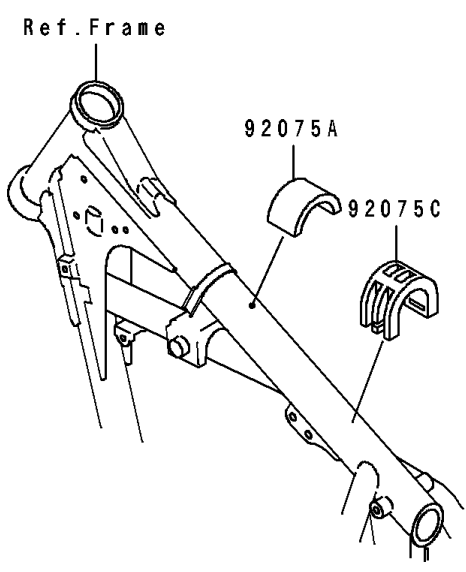

1990 Tengai PARTS DIAGRAM

Fuel Tank

1990 Tengai PARTS LIST

Fuel Tank

ITEM NAME	PART NUMBER	QUANTITY
GASKET,TAP VALVE (Ref # 11009)	11009-1188	1
COVER-ASSY,TAP DIAPHRAGM (Ref # 16146)	16146-1010	1
DIAPHRAGM (Ref # 43028)	43028-1033	1
RING,TAP FLANGED (Ref # 43058)	51039-003	1
TANK-COMP-FUEL,BLUE/WHITE (Ref # 51003D)	51003-5111-FY	1
TANK-COMP-FUEL,BLUE/WHITE (Ref # 51003E)	51003-5112-FY	1
TAP-ASSY,FUEL (Ref # 51023)	51023-1148	1
CAP-TANK,FUEL (Ref # 51049)	51049-1077	1
BOLT,6X20 (Ref # 92001)	92001-1091	2
WASHER,5.3X10X0.8 (Ref # 92022)	92022-1038	2
WASHER,6.5X20X1.6 (Ref # 92022A)	92022-125	2
WASHER,6.2X11X1.5 (Ref # 92022B)	92022-183	2
COLLAR,6.8X10X20 (Ref # 92027)	92027-1856	2
RING-O (Ref # 92055)	92055-1023	2
RING-O,TAP LEVER (Ref # 92055A)	92055-1085	1
DAMPER,FUEL TANK (Ref # 92075)	92075-101	2
DAMPER (Ref # 92075A)	92075-1507	1
DAMPER (Ref # 92075B)	92075-1660	2
DAMPER,FUEL TANK (Ref # 92075C)	92075-1862	1
SPRING,TAP DIAPHRAGM (Ref # 92081)	92081-1240	1
SEAL,FUEL TANK CAP (Ref # 92093)	92093-1030	1
BOLT-FLANGED (Ref # 130)	130C0630	2
SCREW-PAN-CROS (Ref # 220)	220B0308	2
SCREW-PAN-CROS (Ref # 220A)	220D0510	2
SCREW-CSK-CROS,4X14 (Ref # 221)	221B0414	4
O RING,4MM (Ref # 670)	670B1504	1
TUBE-RUBBER,5X8X620 (Ref # 702)	702A05620	1