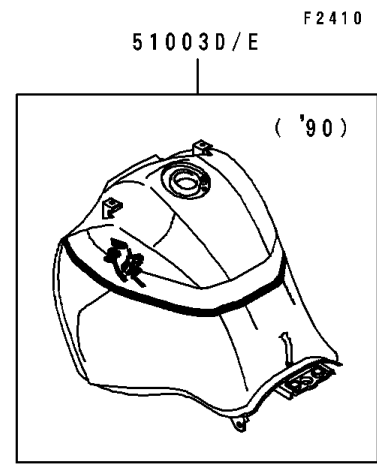

1990 Tengai PARTS DIAGRAM

Fuel Tank

1990 Tengai PARTS LIST

Fuel Tank

ITEM NAME	PART NUMBER	QUANTITY
GASKET,TAP VALVE (Ref # 11009)	11009-1188	1
COVER-ASSY,TAP DIAPHRAGM (Ref # 16146)	16146-1010	1
DIAPHRAGM (Ref # 43028)	43028-1033	1
RING,TAP FLANGED (Ref # 43058)	51039-003	1
TANK-COMP-FUEL,BLUE/WHITE (Ref # 51003D)	51003-5111-FY	1
TANK-COMP-FUEL,BLUE/WHITE (Ref # 51003E)	51003-5112-FY	1
TAP-ASSY,FUEL (Ref # 51023)	51023-1148	1
CAP-TANK,FUEL (Ref # 51049)	51049-1077	1
BOLT,6X20 (Ref # 92001)	92001-1091	2
WASHER,5.3X10X0.8 (Ref # 92022)	92022-1038	2
WASHER,6.5X20X1.6 (Ref # 92022A)	92022-125	2
WASHER,6.2X11X1.5 (Ref # 92022B)	92022-183	2
COLLAR,6.8X10X20 (Ref # 92027)	92027-1856	2
RING-O (Ref # 92055)	92055-1023	2
RING-O,TAP LEVER (Ref # 92055A)	92055-1085	1
DAMPER,FUEL TANK (Ref # 92075)	92075-101	2
DAMPER (Ref # 92075A)	92075-1507	1
DAMPER (Ref # 92075B)	92075-1660	2
DAMPER,FUEL TANK (Ref # 92075C)	92075-1862	1
SPRING,TAP DIAPHRAGM (Ref # 92081)	92081-1240	1
SEAL,FUEL TANK CAP (Ref # 92093)	92093-1030	1
BOLT-FLANGED (Ref # 130)	130C0630	2
SCREW-PAN-CROS (Ref # 220)	220B0308	2
SCREW-PAN-CROS (Ref # 220A)	220D0510	2
SCREW-CSK-CROS,4X14 (Ref # 221)	221B0414	4
O RING,4MM (Ref # 670)	670B1504	1
TUBE-RUBBER,5X8X620 (Ref # 702)	702A05620	1