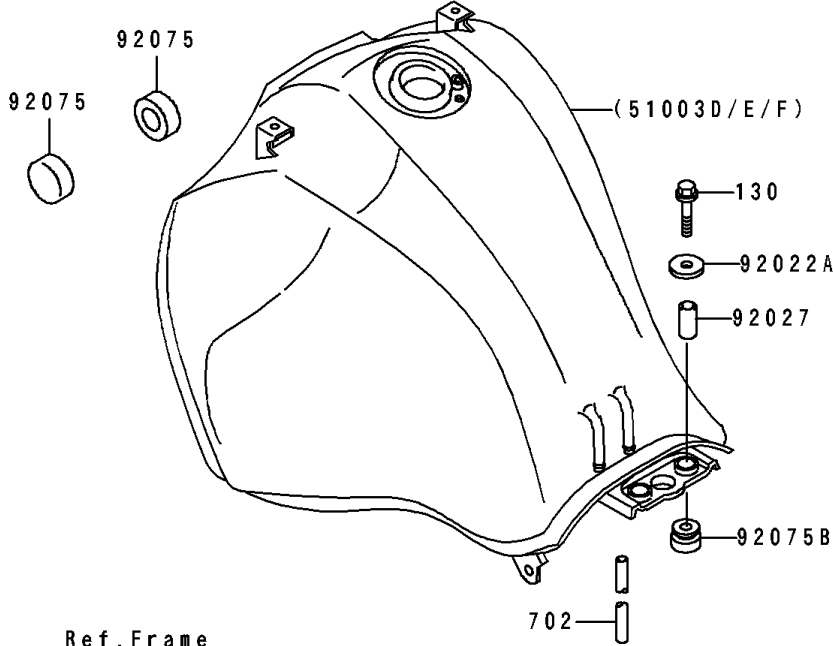

1990 Tengai PARTS DIAGRAM

Fuel Tank

1990 Tengai PARTS LIST

Fuel Tank

ITEM NAME	PART NUMBER	QUANTITY
GASKET,TAP VALVE (Ref # 11009)	11009-1188	1
COVER-ASSY,TAP DIAPHRAGM (Ref # 16146)	16146-1010	1
DIAPHRAGM (Ref # 43028)	43028-1033	1
RING,TAP FLANGED (Ref # 43058)	51039-003	1
TANK-COMP-FUEL,BLUE/WHITE (Ref # 51003D)	51003-5111-FY	1
TANK-COMP-FUEL,BLUE/WHITE (Ref # 51003E)	51003-5112-FY	1
TAP-ASSY,FUEL (Ref # 51023)	51023-1148	1
CAP-TANK,FUEL (Ref # 51049)	51049-1077	1
BOLT,6X20 (Ref # 92001)	92001-1091	2
WASHER,5.3X10X0.8 (Ref # 92022)	92022-1038	2
WASHER,6.5X20X1.6 (Ref # 92022A)	92022-125	2
WASHER,6.2X11X1.5 (Ref # 92022B)	92022-183	2
COLLAR,6.8X10X20 (Ref # 92027)	92027-1856	2
RING-O (Ref # 92055)	92055-1023	2
RING-O,TAP LEVER (Ref # 92055A)	92055-1085	1
DAMPER,FUEL TANK (Ref # 92075)	92075-101	2
DAMPER (Ref # 92075A)	92075-1507	1
DAMPER (Ref # 92075B)	92075-1660	2
DAMPER,FUEL TANK (Ref # 92075C)	92075-1862	1
SPRING,TAP DIAPHRAGM (Ref # 92081)	92081-1240	1
SEAL,FUEL TANK CAP (Ref # 92093)	92093-1030	1
BOLT-FLANGED (Ref # 130)	130C0630	2
SCREW-PAN-CROS (Ref # 220)	220B0308	2
SCREW-PAN-CROS (Ref # 220A)	220D0510	2
SCREW-CSK-CROS,4X14 (Ref # 221)	221B0414	4
O RING,4MM (Ref # 670)	670B1504	1
TUBE-RUBBER,5X8X620 (Ref # 702)	702A05620	1