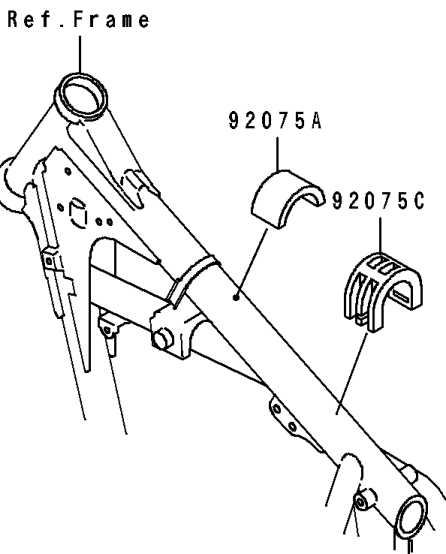

1990 Tengai PARTS DIAGRAM

Fuel Tank

1990 Tengai PARTS LIST

Fuel Tank

ITEM NAME	PART NUMBER	QUANTITY
GASKET,TAP VALVE (Ref # 11009)	11009-1188	1
COVER-ASSY,TAP DIAPHRAGM (Ref # 16146)	16146-1010	1
DIAPHRAGM (Ref # 43028)	43028-1033	1
RING,TAP FLANGED (Ref # 43058)	51039-003	1
TANK-COMP-FUEL,BLUE/WHITE (Ref # 51003D)	51003-5111-FY	1
TANK-COMP-FUEL,BLUE/WHITE (Ref # 51003E)	51003-5112-FY	1
TAP-ASSY,FUEL (Ref # 51023)	51023-1148	1
CAP-TANK,FUEL (Ref # 51049)	51049-1077	1
BOLT,6X20 (Ref # 92001)	92001-1091	2
WASHER,5.3X10X0.8 (Ref # 92022)	92022-1038	2
WASHER,6.5X20X1.6 (Ref # 92022A)	92022-125	2
WASHER,6.2X11X1.5 (Ref # 92022B)	92022-183	2
COLLAR,6.8X10X20 (Ref # 92027)	92027-1856	2
RING-O (Ref # 92055)	92055-1023	2
RING-O,TAP LEVER (Ref # 92055A)	92055-1085	1
DAMPER,FUEL TANK (Ref # 92075)	92075-101	2
DAMPER (Ref # 92075A)	92075-1507	1
DAMPER (Ref # 92075B)	92075-1660	2
DAMPER,FUEL TANK (Ref # 92075C)	92075-1862	1
SPRING,TAP DIAPHRAGM (Ref # 92081)	92081-1240	1
SEAL,FUEL TANK CAP (Ref # 92093)	92093-1030	1
BOLT-FLANGED (Ref # 130)	130C0630	2
SCREW-PAN-CROS (Ref # 220)	220B0308	2
SCREW-PAN-CROS (Ref # 220A)	220D0510	2
SCREW-CSK-CROS,4X14 (Ref # 221)	221B0414	4
O RING,4MM (Ref # 670)	670B1504	1
TUBE-RUBBER,5X8X620 (Ref # 702)	702A05620	1