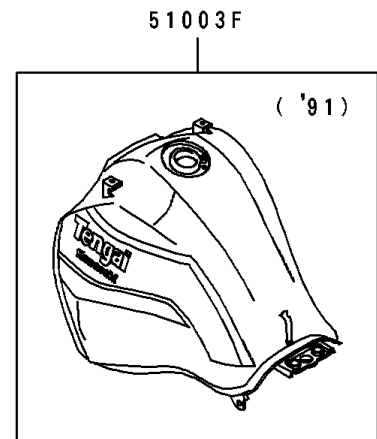

1990 Tengai PARTS DIAGRAM

Fuel Tank

1990 Tengai PARTS LIST

Fuel Tank

ITEM NAME	PART NUMBER	QUANTITY
GASKET,TAP VALVE (Ref # 11009)	11009-1188	1
COVER-ASSY,TAP DIAPHRAGM (Ref # 16146)	16146-1010	1
DIAPHRAGM (Ref # 43028)	43028-1033	1
RING,TAP FLANGED (Ref # 43058)	51039-003	1
TANK-COMP-FUEL,BLUE/WHITE (Ref # 51003D)	51003-5111-FY	1
TANK-COMP-FUEL,BLUE/WHITE (Ref # 51003E)	51003-5112-FY	1
TAP-ASSY,FUEL (Ref # 51023)	51023-1148	1
CAP-TANK,FUEL (Ref # 51049)	51049-1077	1
BOLT,6X20 (Ref # 92001)	92001-1091	2
WASHER,5.3X10X0.8 (Ref # 92022)	92022-1038	2
WASHER,6.5X20X1.6 (Ref # 92022A)	92022-125	2
WASHER,6.2X11X1.5 (Ref # 92022B)	92022-183	2
COLLAR,6.8X10X20 (Ref # 92027)	92027-1856	2
RING-O (Ref # 92055)	92055-1023	2
RING-O,TAP LEVER (Ref # 92055A)	92055-1085	1
DAMPER,FUEL TANK (Ref # 92075)	92075-101	2
DAMPER (Ref # 92075A)	92075-1507	1
DAMPER (Ref # 92075B)	92075-1660	2
DAMPER,FUEL TANK (Ref # 92075C)	92075-1862	1
SPRING,TAP DIAPHRAGM (Ref # 92081)	92081-1240	1
SEAL,FUEL TANK CAP (Ref # 92093)	92093-1030	1
BOLT-FLANGED (Ref # 130)	130C0630	2
SCREW-PAN-CROS (Ref # 220)	220B0308	2
SCREW-PAN-CROS (Ref # 220A)	220D0510	2
SCREW-CSK-CROS,4X14 (Ref # 221)	221B0414	4
O RING,4MM (Ref # 670)	670B1504	1
TUBE-RUBBER,5X8X620 (Ref # 702)	702A05620	1