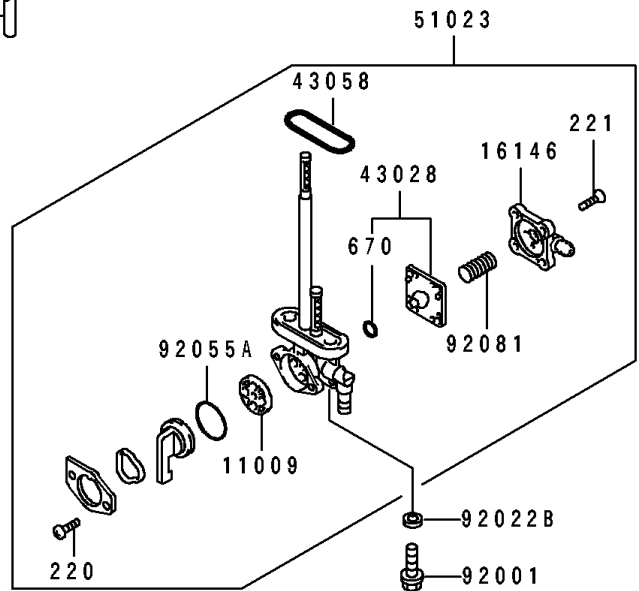

1990 Tengai PARTS DIAGRAM

Fuel Tank

1990 Tengai PARTS LIST

Fuel Tank

ITEM NAME	PART NUMBER	QUANTITY
GASKET,TAP VALVE (Ref # 11009)	11009-1188	1
COVER-ASSY,TAP DIAPHRAGM (Ref # 16146)	16146-1010	1
DIAPHRAGM (Ref # 43028)	43028-1033	1
RING,TAP FLANGED (Ref # 43058)	51039-003	1
TANK-COMP-FUEL,BLUE/WHITE (Ref # 51003D)	51003-5111-FY	1
TANK-COMP-FUEL,BLUE/WHITE (Ref # 51003E)	51003-5112-FY	1
TAP-ASSY,FUEL (Ref # 51023)	51023-1148	1
CAP-TANK,FUEL (Ref # 51049)	51049-1077	1
BOLT,6X20 (Ref # 92001)	92001-1091	2
WASHER,5.3X10X0.8 (Ref # 92022)	92022-1038	2
WASHER,6.5X20X1.6 (Ref # 92022A)	92022-125	2
WASHER,6.2X11X1.5 (Ref # 92022B)	92022-183	2
COLLAR,6.8X10X20 (Ref # 92027)	92027-1856	2
RING-O (Ref # 92055)	92055-1023	2
RING-O,TAP LEVER (Ref # 92055A)	92055-1085	1
DAMPER,FUEL TANK (Ref # 92075)	92075-101	2
DAMPER (Ref # 92075A)	92075-1507	1
DAMPER (Ref # 92075B)	92075-1660	2
DAMPER,FUEL TANK (Ref # 92075C)	92075-1862	1
SPRING,TAP DIAPHRAGM (Ref # 92081)	92081-1240	1
SEAL,FUEL TANK CAP (Ref # 92093)	92093-1030	1
BOLT-FLANGED (Ref # 130)	130C0630	2
SCREW-PAN-CROS (Ref # 220)	220B0308	2
SCREW-PAN-CROS (Ref # 220A)	220D0510	2
SCREW-CSK-CROS,4X14 (Ref # 221)	221B0414	4
O RING,4MM (Ref # 670)	670B1504	1
TUBE-RUBBER,5X8X620 (Ref # 702)	702A05620	1