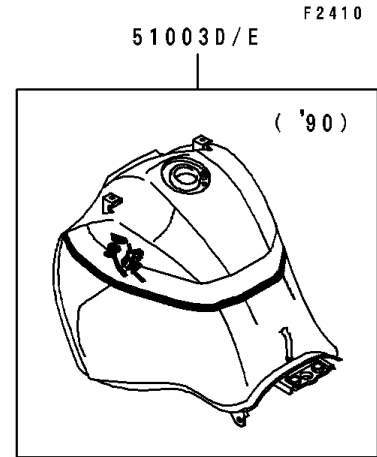

1990 Tengai PARTS DIAGRAM

Fuel Tank

1990 Tengai PARTS LIST

Fuel Tank

ITEM NAME	PART NUMBER	QUANTITY
GASKET,TAP VALVE (Ref # 11009)	11009-1188	1
COVER-ASSY,TAP DIAPHRAGM (Ref # 16146)	16146-1010	1
DIAPHRAGM (Ref # 43028)	43028-1033	1
RING,TAP FLANGED (Ref # 43058)	51039-003	1
TANK-COMP-FUEL,BLUE/WHITE (Ref # 51003D)	51003-5111-FY	1
TANK-COMP-FUEL,BLUE/WHITE (Ref # 51003E)	51003-5112-FY	1
TAP-ASSY,FUEL (Ref # 51023)	51023-1148	1
CAP-TANK,FUEL (Ref # 51049)	51049-1077	1
BOLT,6X20 (Ref # 92001)	92001-1091	2
WASHER,5.3X10X0.8 (Ref # 92022)	92022-1038	2
WASHER,6.5X20X1.6 (Ref # 92022A)	92022-125	2
WASHER,6.2X11X1.5 (Ref # 92022B)	92022-183	2
COLLAR,6.8X10X20 (Ref # 92027)	92027-1856	2
RING-O (Ref # 92055)	92055-1023	2
RING-O,TAP LEVER (Ref # 92055A)	92055-1085	1
DAMPER,FUEL TANK (Ref # 92075)	92075-101	2
DAMPER (Ref # 92075A)	92075-1507	1
DAMPER (Ref # 92075B)	92075-1660	2
DAMPER,FUEL TANK (Ref # 92075C)	92075-1862	1
SPRING,TAP DIAPHRAGM (Ref # 92081)	92081-1240	1
SEAL,FUEL TANK CAP (Ref # 92093)	92093-1030	1
BOLT-FLANGED (Ref # 130)	130C0630	2
SCREW-PAN-CROS (Ref # 220)	220B0308	2
SCREW-PAN-CROS (Ref # 220A)	220D0510	2
SCREW-CSK-CROS,4X14 (Ref # 221)	221B0414	4
O RING,4MM (Ref # 670)	670B1504	1
TUBE-RUBBER,5X8X620 (Ref # 702)	702A05620	1