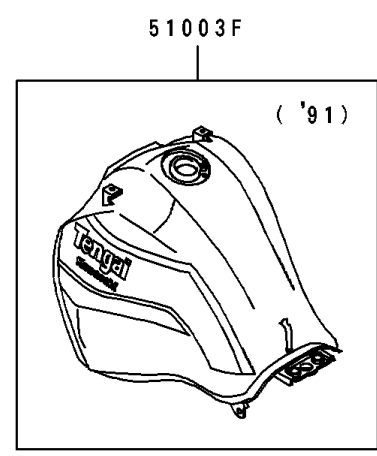

1990 Tengai PARTS DIAGRAM

Fuel Tank

1990 Tengai PARTS LIST

Fuel Tank

ITEM NAME	PART NUMBER	QUANTITY
GASKET,TAP VALVE (Ref # 11009)	11009-1188	1
COVER-ASSY,TAP DIAPHRAGM (Ref # 16146)	16146-1010	1
DIAPHRAGM (Ref # 43028)	43028-1033	1
RING,TAP FLANGED (Ref # 43058)	51039-003	1
TANK-COMP-FUEL,BLUE/WHITE (Ref # 51003D)	51003-5111-FY	1
TANK-COMP-FUEL,BLUE/WHITE (Ref # 51003E)	51003-5112-FY	1
TAP-ASSY,FUEL (Ref # 51023)	51023-1148	1
CAP-TANK,FUEL (Ref # 51049)	51049-1077	1
BOLT,6X20 (Ref # 92001)	92001-1091	2
WASHER,5.3X10X0.8 (Ref # 92022)	92022-1038	2
WASHER,6.5X20X1.6 (Ref # 92022A)	92022-125	2
WASHER,6.2X11X1.5 (Ref # 92022B)	92022-183	2
COLLAR,6.8X10X20 (Ref # 92027)	92027-1856	2
RING-O (Ref # 92055)	92055-1023	2
RING-O,TAP LEVER (Ref # 92055A)	92055-1085	1
DAMPER,FUEL TANK (Ref # 92075)	92075-101	2
DAMPER (Ref # 92075A)	92075-1507	1
DAMPER (Ref # 92075B)	92075-1660	2
DAMPER,FUEL TANK (Ref # 92075C)	92075-1862	1
SPRING,TAP DIAPHRAGM (Ref # 92081)	92081-1240	1
SEAL,FUEL TANK CAP (Ref # 92093)	92093-1030	1
BOLT-FLANGED (Ref # 130)	130C0630	2
SCREW-PAN-CROS (Ref # 220)	220B0308	2
SCREW-PAN-CROS (Ref # 220A)	220D0510	2
SCREW-CSK-CROS,4X14 (Ref # 221)	221B0414	4
O RING,4MM (Ref # 670)	670B1504	1
TUBE-RUBBER,5X8X620 (Ref # 702)	702A05620	1