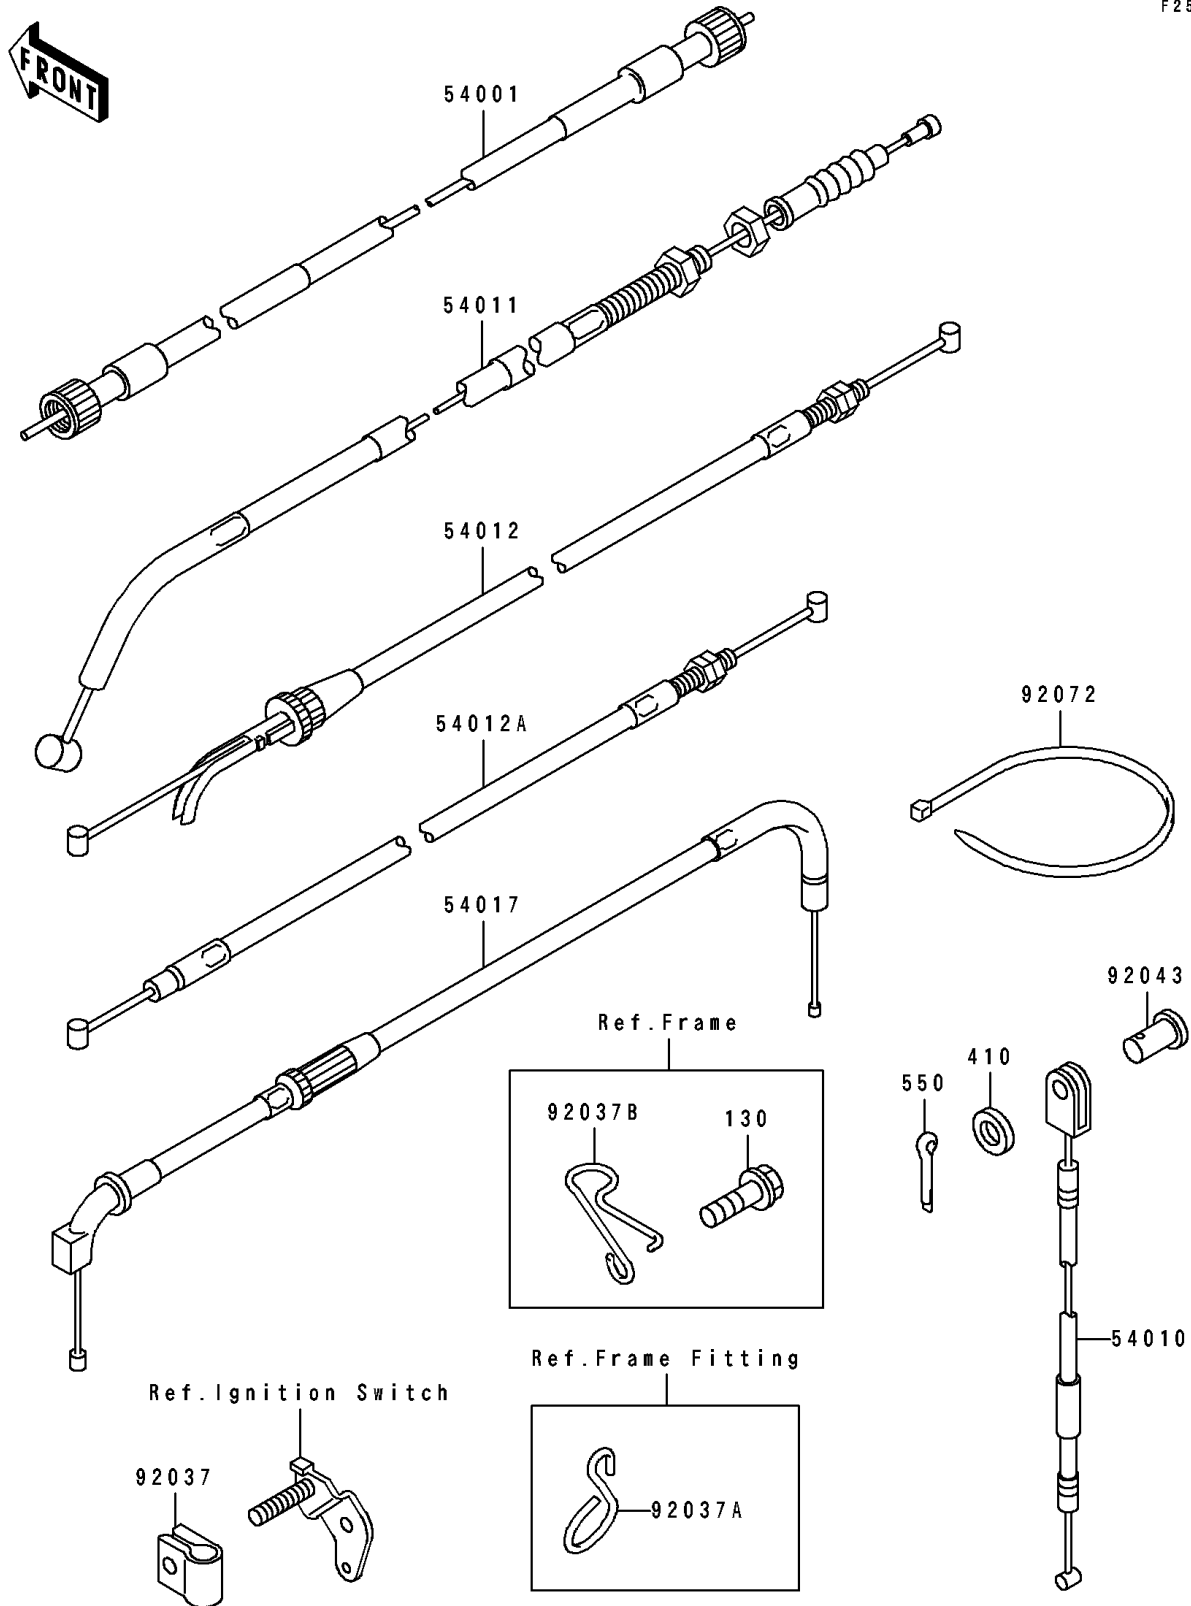

1990 Tengai PARTS DIAGRAM

Cable

F2540

1990 Tengai PARTS LIST

Cable

ITEM NAME	PART NUMBER	QUANTITY
CABLE-SPEEDOMETER (Ref # 54001)	54001-1152	1
CABLE,SIDE STAND SWITCH (Ref # 54010)	54010-1061	1
CABLE-CLUTCH (Ref # 54011)	54011-1286	1
CABLE-THROTTLE,OPENING (Ref # 54012)	54012-1367	1
CABLE-THROTTLE,CLOSING (Ref # 54012A)	54012-1368	1
CABLE-STARTER (Ref # 54017)	54017-1114	1
CLAMP,CABLE (Ref # 92037)	92037-1777	1
CLAMP,CABLE (Ref # 92037A)	92037-1904	1
CLAMP,CABLE (Ref # 92037B)	92037-1937	1
PIN,5X10 (Ref # 92043)	92043-1346	1
BAND,L=365 (Ref # 92072)	92072-1197	1
BOLT-FLANGED,6X12 (Ref # 130)	130B0612	1
WASHER-PLAIN-SMALL,5MM (Ref # 410)	410B0500	1
PIN-COTTER,2.0X12 (Ref # 550)	550D2012	1