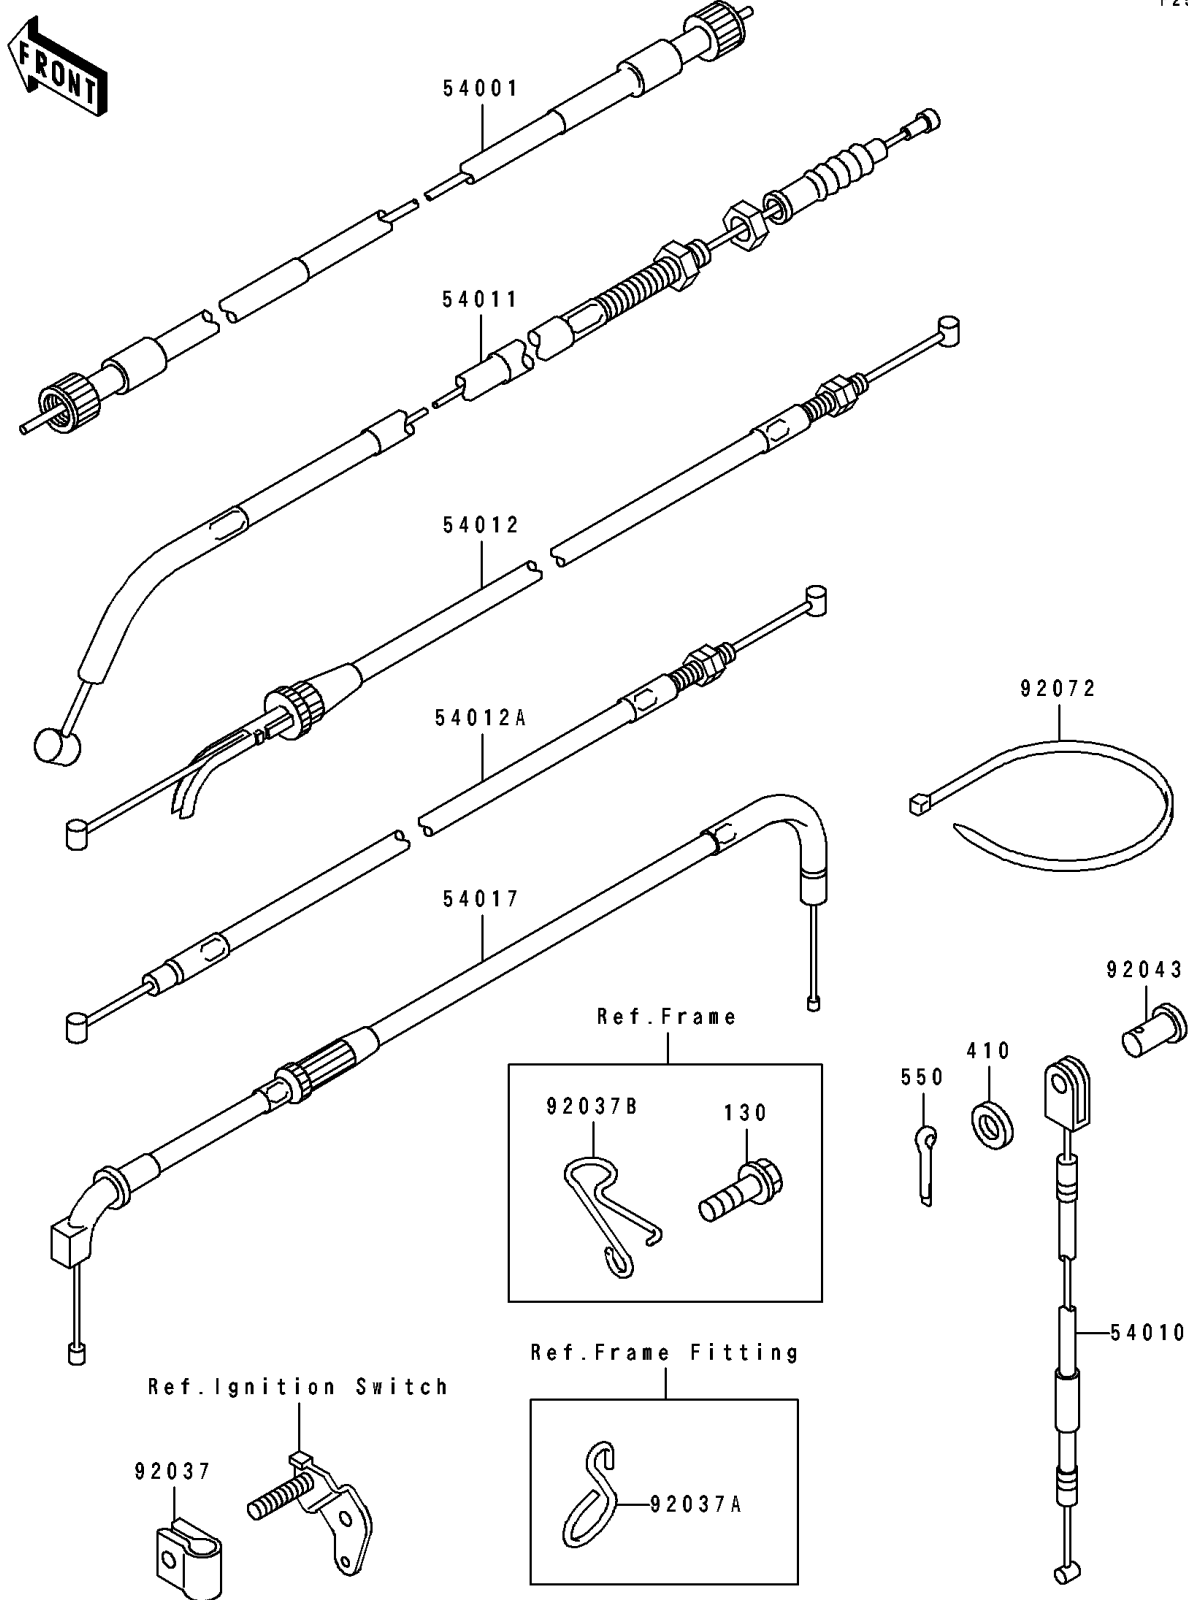

1990 Tengai PARTS DIAGRAM

Cable

F2540

1990 Tengai PARTS LIST

Cable

ITEM NAME	PART NUMBER	QUANTITY
CABLE-SPEEDOMETER (Ref # 54001)	54001-1152	1
CABLE,SIDE STAND SWITCH (Ref # 54010)	54010-1061	1
CABLE-CLUTCH (Ref # 54011)	54011-1286	1
CABLE-THROTTLE,OPENING (Ref # 54012)	54012-1367	1
CABLE-THROTTLE,CLOSING (Ref # 54012A)	54012-1368	1
CABLE-STARTER (Ref # 54017)	54017-1114	1
CLAMP,CABLE (Ref # 92037)	92037-1777	1
CLAMP,CABLE (Ref # 92037A)	92037-1904	1
CLAMP,CABLE (Ref # 92037B)	92037-1937	1
PIN,5X10 (Ref # 92043)	92043-1346	1
BAND,L=365 (Ref # 92072)	92072-1197	1
BOLT-FLANGED,6X12 (Ref # 130)	130B0612	1
WASHER-PLAIN-SMALL,5MM (Ref # 410)	410B0500	1
PIN-COTTER,2.0X12 (Ref # 550)	550D2012	1