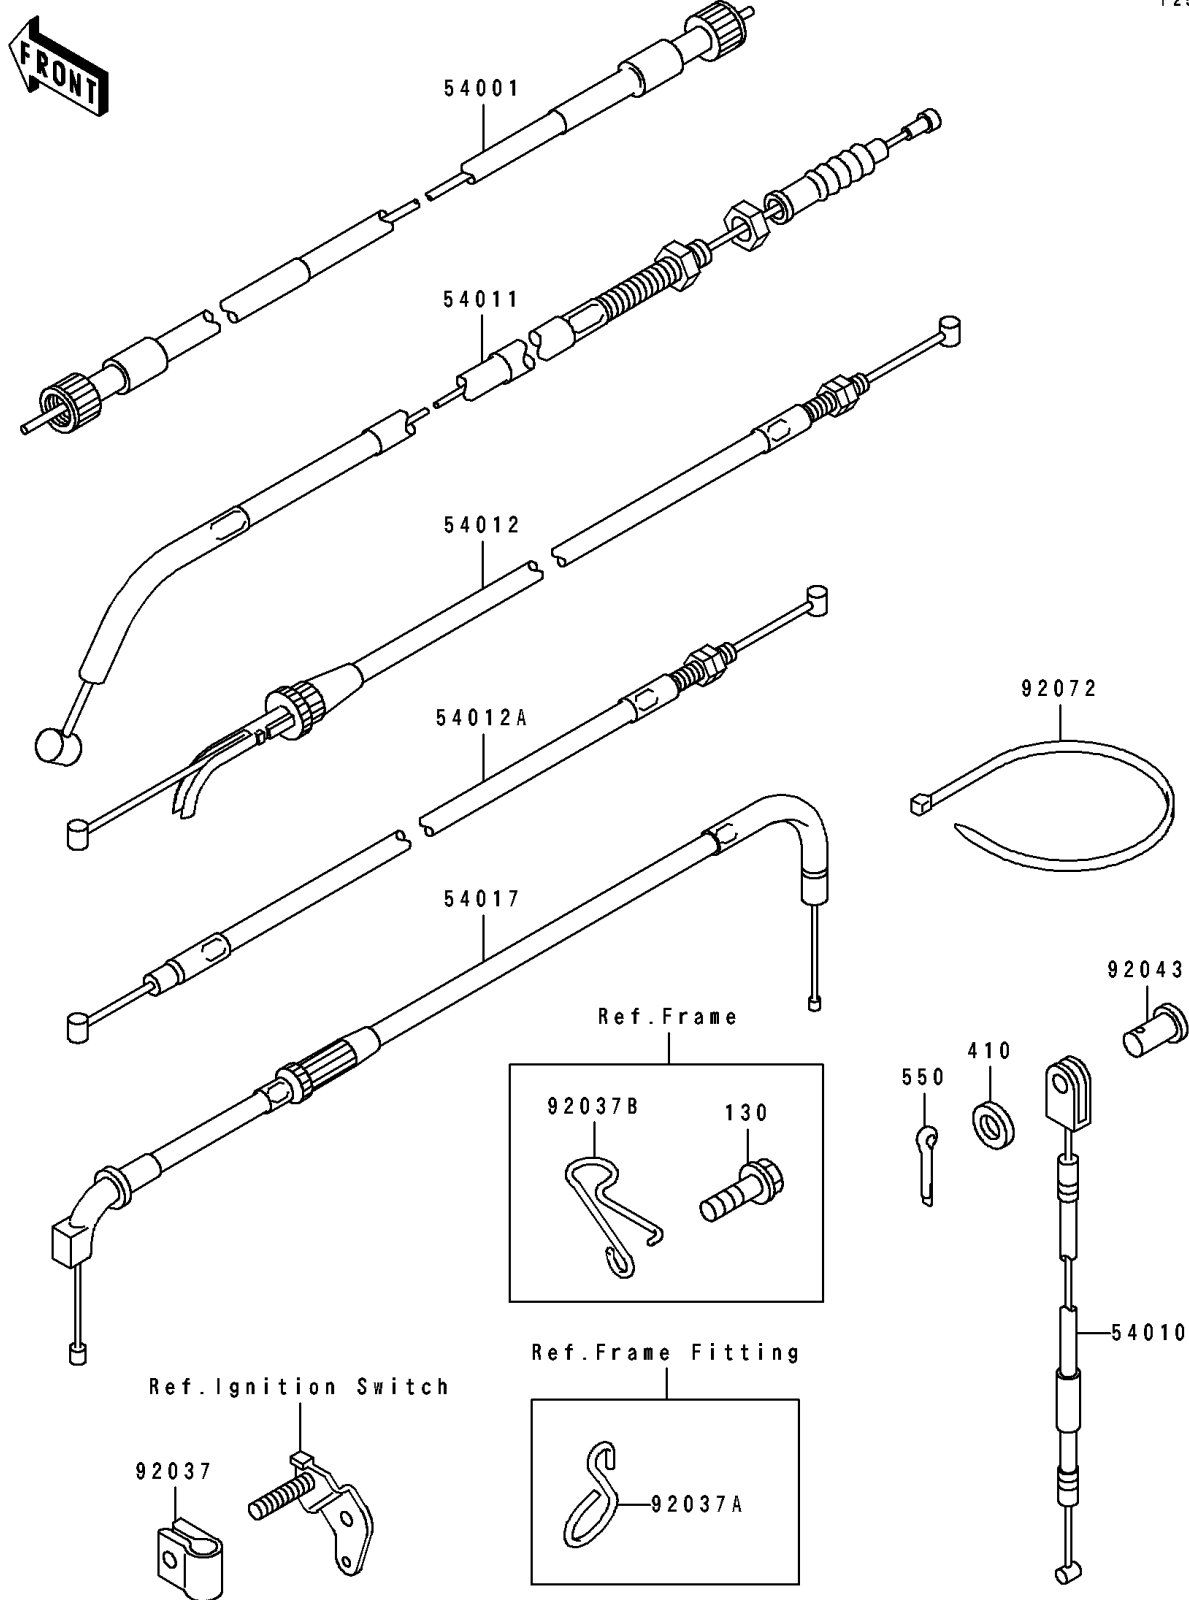

# 1990 Tengai PARTS DIAGRAM

Cable

F2540

# 1990 Tengai PARTS LIST

## Cable

ITEM NAME	PART NUMBER	QUANTITY
CABLE-SPEEDOMETER (Ref # 54001)	54001-1152	1
CABLE,SIDE STAND SWITCH (Ref # 54010)	54010-1061	1
CABLE-CLUTCH (Ref # 54011)	54011-1286	1
CABLE-THROTTLE,OPENING (Ref # 54012)	54012-1367	1
CABLE-THROTTLE,CLOSING (Ref # 54012A)	54012-1368	1
CABLE-STARTER (Ref # 54017)	54017-1114	1
CLAMP,CABLE (Ref # 92037)	92037-1777	1
CLAMP,CABLE (Ref # 92037A)	92037-1904	1
CLAMP,CABLE (Ref # 92037B)	92037-1937	1
PIN,5X10 (Ref # 92043)	92043-1346	1
BAND,L=365 (Ref # 92072)	92072-1197	1
BOLT-FLANGED,6X12 (Ref # 130)	130B0612	1
WASHER-PLAIN-SMALL,5MM (Ref # 410)	410B0500	1
PIN-COTTER,2.0X12 (Ref # 550)	550D2012	1