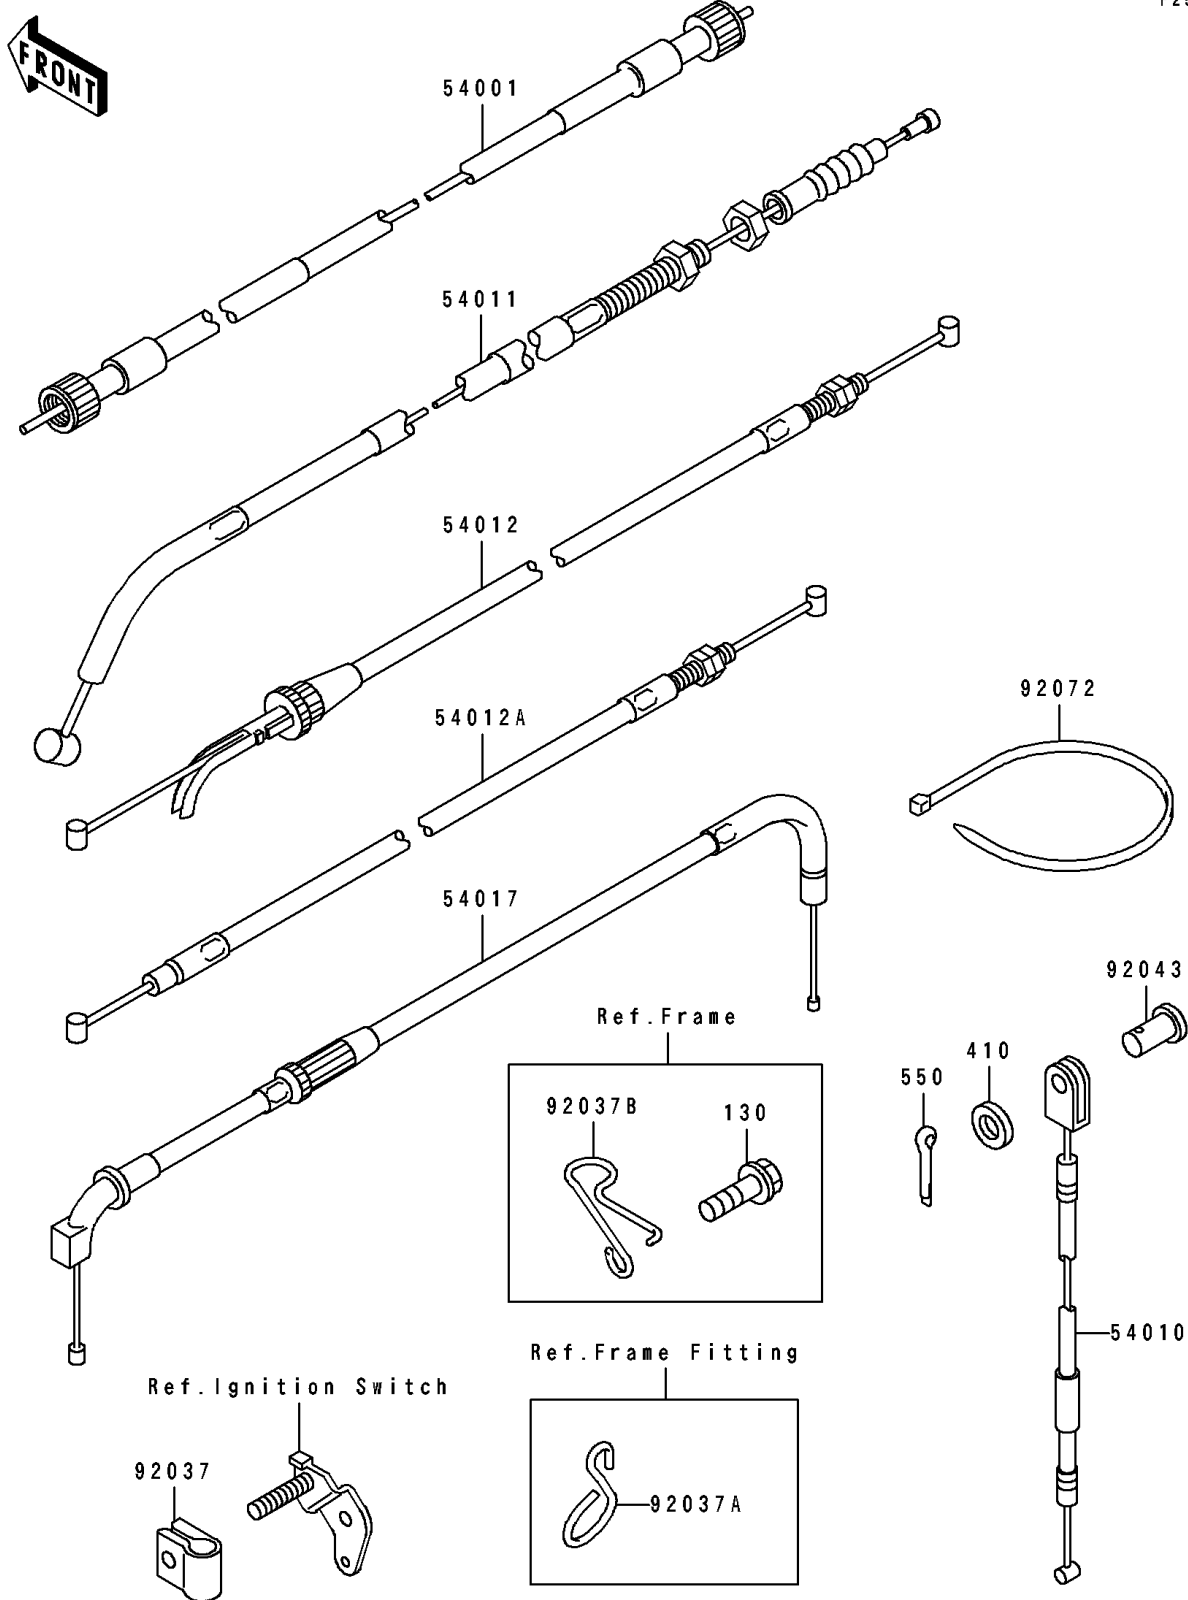

1991 Tengai PARTS DIAGRAM

Cable

F2540

1991 Tengai PARTS LIST

Cable

ITEM NAME	PART NUMBER	QUANTITY
CABLE-SPEEDOMETER (Ref # 54001)	54001-1152	1
CABLE,SIDE STAND SWITCH (Ref # 54010)	54010-1061	1
CABLE-CLUTCH (Ref # 54011)	54011-1286	1
CABLE-THROTTLE,OPENING (Ref # 54012)	54012-1367	1
CABLE-THROTTLE,CLOSING (Ref # 54012A)	54012-1368	1
CABLE-STARTER (Ref # 54017)	54017-1114	1
CLAMP,CABLE (Ref # 92037)	92037-1777	1
CLAMP,CABLE (Ref # 92037A)	92037-1904	1
CLAMP,CABLE (Ref # 92037B)	92037-1937	1
PIN,5X10 (Ref # 92043)	92043-1346	1
BAND,L=365 (Ref # 92072)	92072-1197	1
BOLT-FLANGED,6X12 (Ref # 130)	130B0612	1
WASHER-PLAIN-SMALL,5MM (Ref # 410)	410B0500	1
PIN-COTTER,2.0X12 (Ref # 550)	550D2012	1