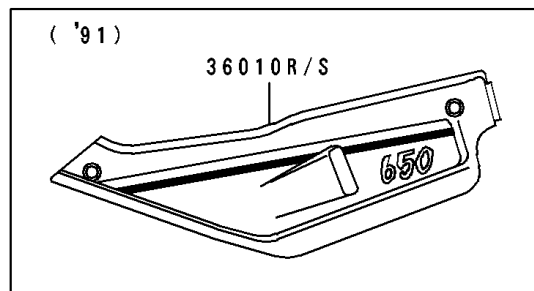

# 1991 Tengai PARTS DIAGRAM

Side Cover/Chain Case

## Side Cover/Chain Case

ITEM NAME	PART NUMBER	QUANTITY
BRACKET,CHAIN CASE,FR (Ref # 11045)	11045-1335	2
BRACKET,CHAIN CASE,RR (Ref # 11046)	11046-1391	1
COVER-SIDE,RH,P.A.WHITE (Ref # 36010R)	36010-5429-R1	1
COVER-SIDE,LH,P.A.WHITE (Ref # 36010S)	36010-5430-R1	1
COVER-ASSY-CHAIN CASE (Ref # 39040)	39040-1054	1
SCREW,6X18,WHITE (Ref # 92009)	92009-1111	4
COLLAR,L=9.1,WHITE (Ref # 92027)	92027-1795	4
GROMMET (Ref # 92071)	92071-056	2
DAMPER (Ref # 92075)	92075-1634	4
BOLT-FLANGED (Ref # 130)	130H0640	2
BOLT-UPSET-WP (Ref # 186)	186C0612	5