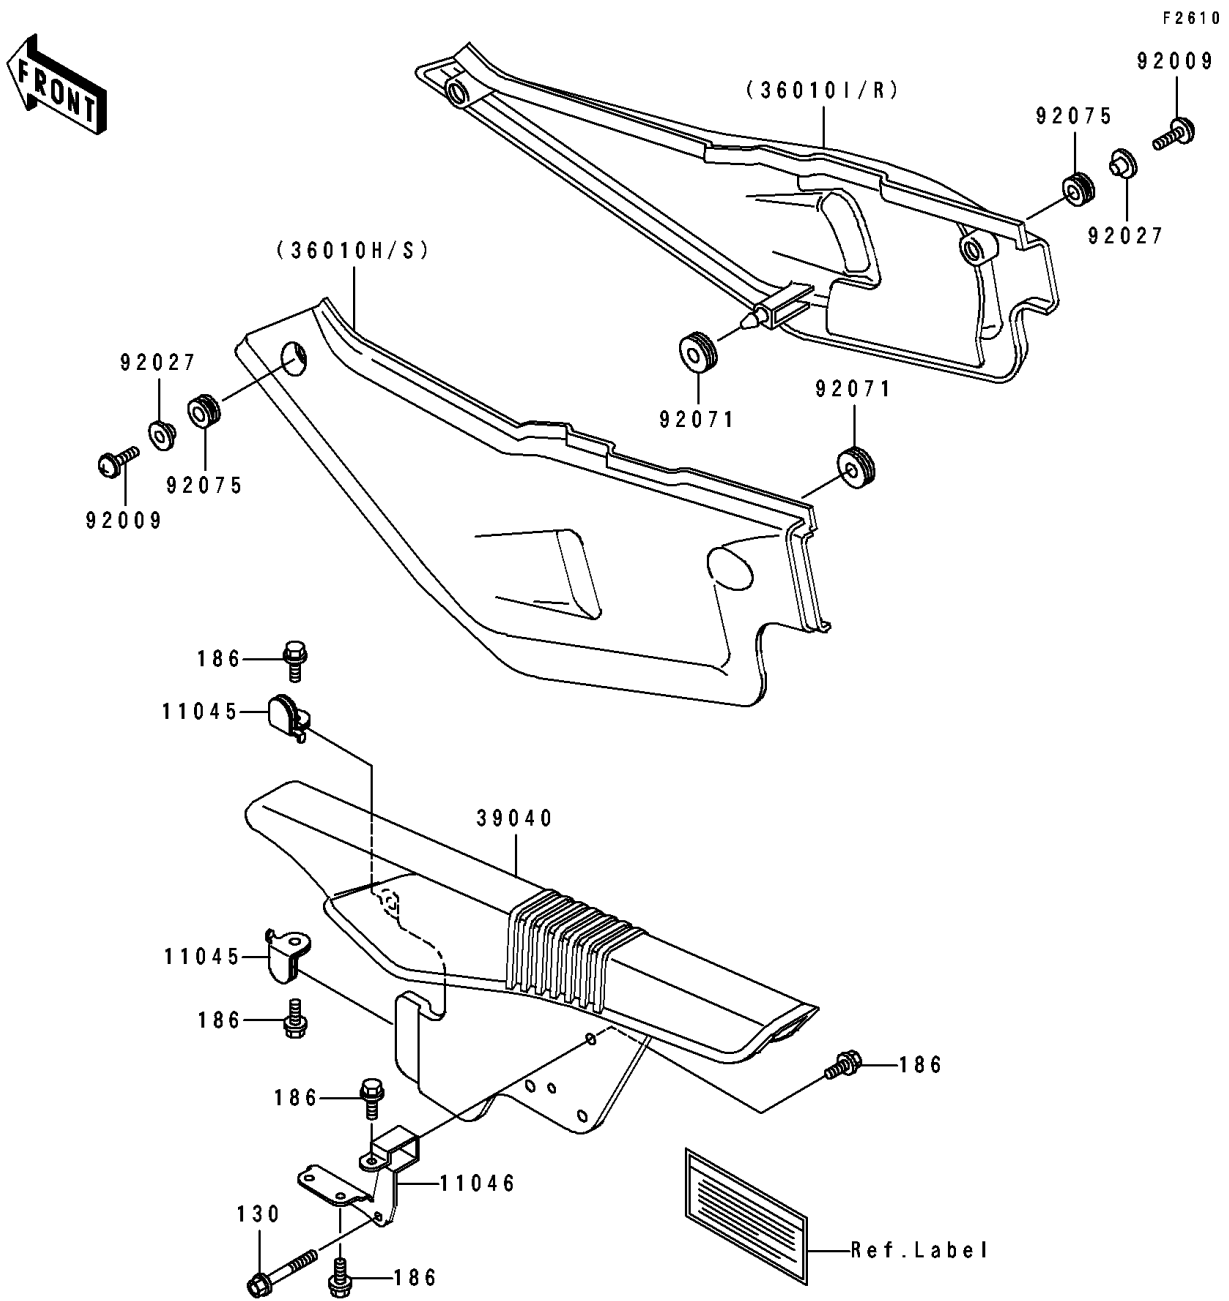

1991 Tengai PARTS DIAGRAM

Side Cover/Chain Case

1991 Tengai PARTS LIST

Side Cover/Chain Case

ITEM NAME	PART NUMBER	QUANTITY
BRACKET,CHAIN CASE,FR (Ref # 11045)	11045-1335	2
BRACKET,CHAIN CASE,RR (Ref # 11046)	11046-1391	1
COVER-SIDE,RH,P.A.WHITE (Ref # 36010R)	36010-5429-R1	1
COVER-SIDE,LH,P.A.WHITE (Ref # 36010S)	36010-5430-R1	1
COVER-ASSY-CHAIN CASE (Ref # 39040)	39040-1054	1
SCREW,6X18,WHITE (Ref # 92009)	92009-1111	4
COLLAR,L=9.1,WHITE (Ref # 92027)	92027-1795	4
GROMMET (Ref # 92071)	92071-056	2
DAMPER (Ref # 92075)	92075-1634	4
BOLT-FLANGED (Ref # 130)	130H0640	2
BOLT-UPSET-WP (Ref # 186)	186C0612	5