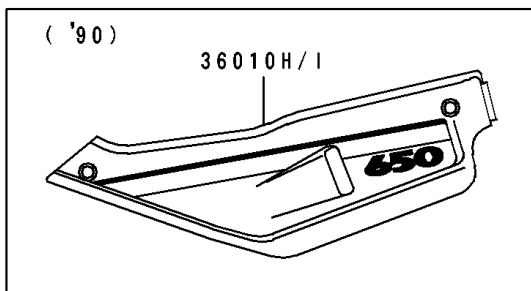

1991 Tengai PARTS DIAGRAM

Side Cover/Chain Case

1991 Tengai PARTS LIST

Side Cover/Chain Case

ITEM NAME	PART NUMBER	QUANTITY
BRACKET,CHAIN CASE,FR (Ref # 11045)	11045-1335	2
BRACKET,CHAIN CASE,RR (Ref # 11046)	11046-1391	1
COVER-SIDE,RH,P.A.WHITE (Ref # 36010R)	36010-5429-R1	1
COVER-SIDE,LH,P.A.WHITE (Ref # 36010S)	36010-5430-R1	1
COVER-ASSY-CHAIN CASE (Ref # 39040)	39040-1054	1
SCREW,6X18,WHITE (Ref # 92009)	92009-1111	4
COLLAR,L=9.1,WHITE (Ref # 92027)	92027-1795	4
GROMMET (Ref # 92071)	92071-056	2
DAMPER (Ref # 92075)	92075-1634	4
BOLT-FLANGED (Ref # 130)	130H0640	2
BOLT-UPSET-WP (Ref # 186)	186C0612	5