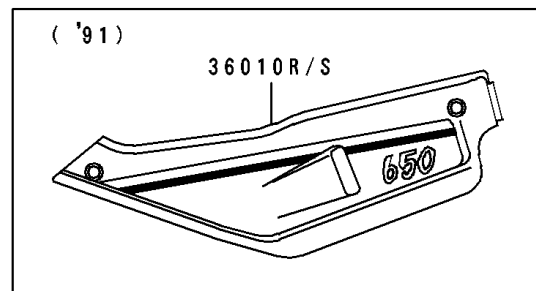

1991 Tengai PARTS DIAGRAM

Side Cover/Chain Case

1991 Tengai PARTS LIST

Side Cover/Chain Case

ITEM NAME	PART NUMBER	QUANTITY
BRACKET,CHAIN CASE,FR (Ref # 11045)	11045-1335	2
BRACKET,CHAIN CASE,RR (Ref # 11046)	11046-1391	1
COVER-SIDE,RH,P.A.WHITE (Ref # 36010R)	36010-5429-R1	1
COVER-SIDE,LH,P.A.WHITE (Ref # 36010S)	36010-5430-R1	1
COVER-ASSY-CHAIN CASE (Ref # 39040)	39040-1054	1
SCREW,6X18,WHITE (Ref # 92009)	92009-1111	4
COLLAR,L=9.1,WHITE (Ref # 92027)	92027-1795	4
GROMMET (Ref # 92071)	92071-056	2
DAMPER (Ref # 92075)	92075-1634	4
BOLT-FLANGED (Ref # 130)	130H0640	2
BOLT-UPSET-WP (Ref # 186)	186C0612	5