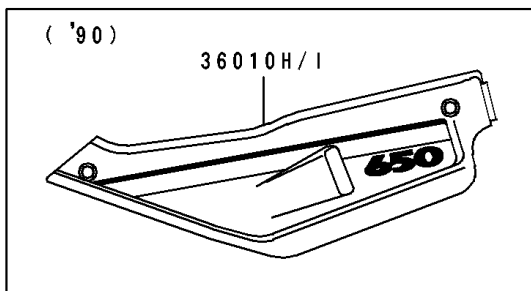

# 1991 Tengai PARTS DIAGRAM

Side Cover/Chain Case

## Side Cover/Chain Case

ITEM NAME	PART NUMBER	QUANTITY
BRACKET,CHAIN CASE,FR (Ref # 11045)	11045-1335	2
BRACKET,CHAIN CASE,RR (Ref # 11046)	11046-1391	1
COVER-SIDE,RH,P.A.WHITE (Ref # 36010R)	36010-5429-R1	1
COVER-SIDE,LH,P.A.WHITE (Ref # 36010S)	36010-5430-R1	1
COVER-ASSY-CHAIN CASE (Ref # 39040)	39040-1054	1
SCREW,6X18,WHITE (Ref # 92009)	92009-1111	4
COLLAR,L=9.1,WHITE (Ref # 92027)	92027-1795	4
GROMMET (Ref # 92071)	92071-056	2
DAMPER (Ref # 92075)	92075-1634	4
BOLT-FLANGED (Ref # 130)	130H0640	2
BOLT-UPSET-WP (Ref # 186)	186C0612	5