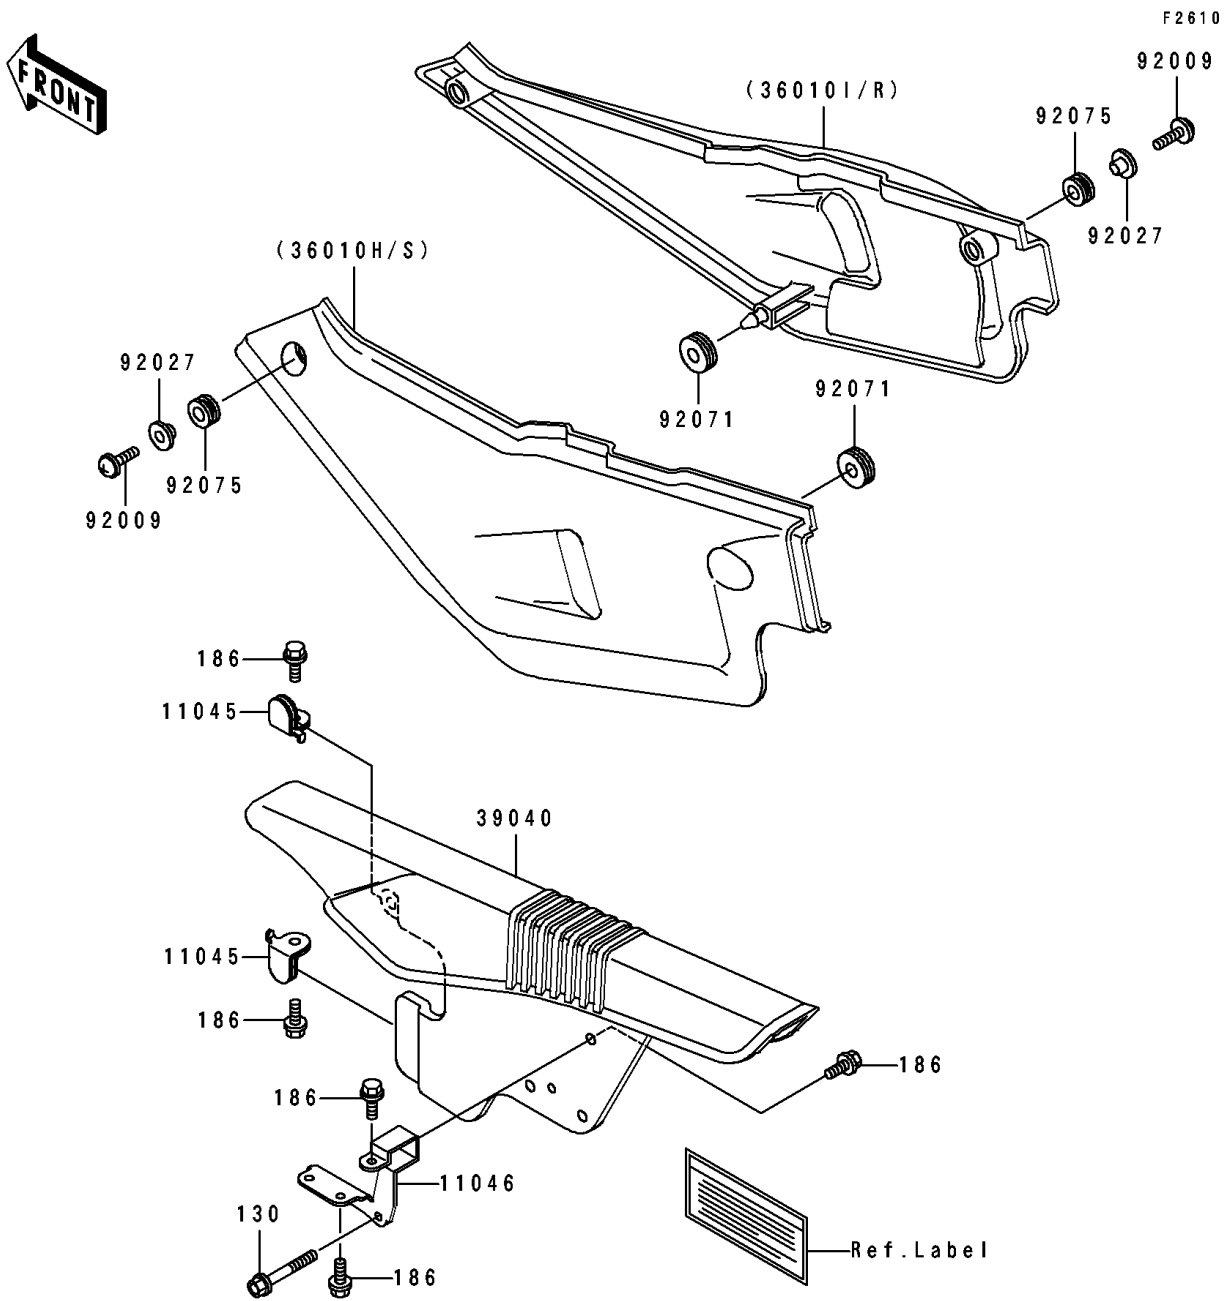

# 1991 Tengai PARTS DIAGRAM

Side Cover/Chain Case

# 1991 Tengai PARTS LIST

## Side Cover/Chain Case

ITEM NAME	PART NUMBER	QUANTITY
BRACKET,CHAIN CASE,FR (Ref # 11045)	11045-1335	2
BRACKET,CHAIN CASE,RR (Ref # 11046)	11046-1391	1
COVER-SIDE,RH,P.A.WHITE (Ref # 36010R)	36010-5429-R1	1
COVER-SIDE,LH,P.A.WHITE (Ref # 36010S)	36010-5430-R1	1
COVER-ASSY-CHAIN CASE (Ref # 39040)	39040-1054	1
SCREW,6X18,WHITE (Ref # 92009)	92009-1111	4
COLLAR,L=9.1,WHITE (Ref # 92027)	92027-1795	4
GROMMET (Ref # 92071)	92071-056	2
DAMPER (Ref # 92075)	92075-1634	4
BOLT-FLANGED (Ref # 130)	130H0640	2
BOLT-UPSET-WP (Ref # 186)	186C0612	5