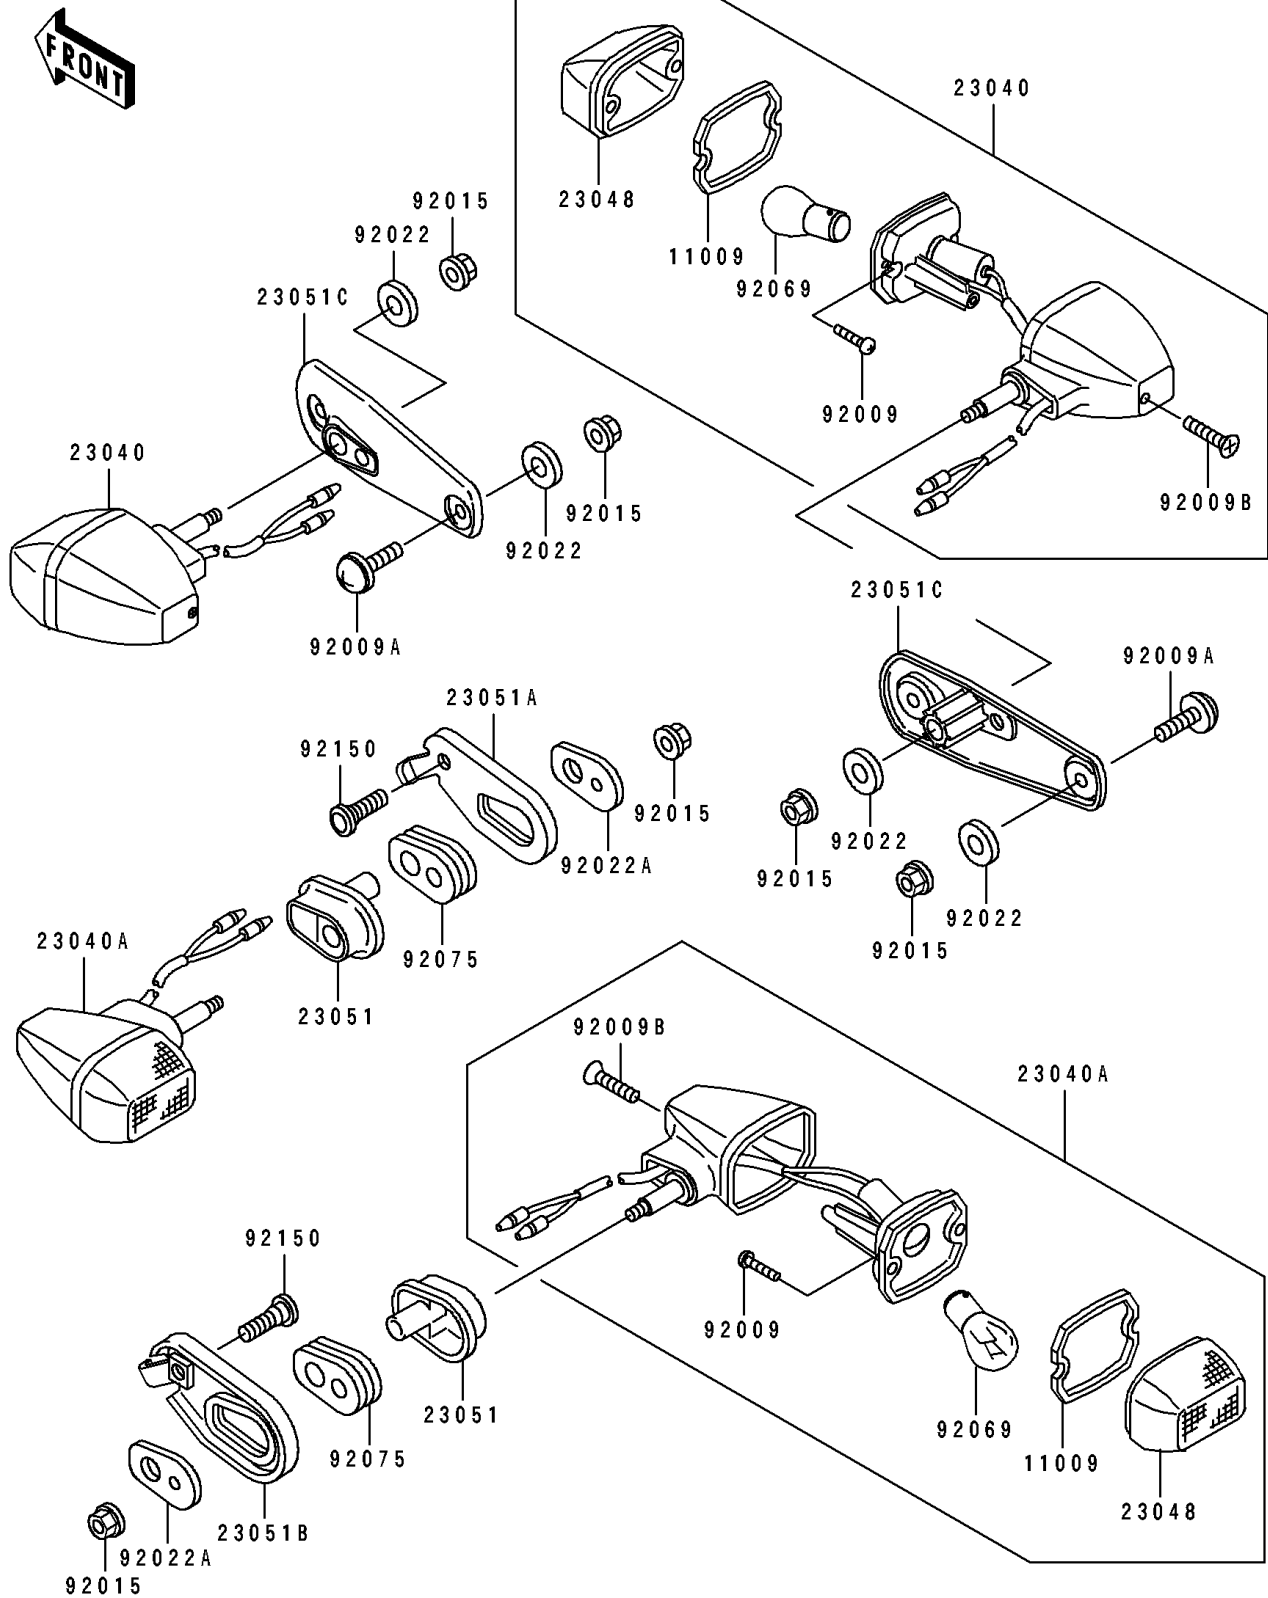

1991 Tengai PARTS DIAGRAM

Turn Signal

F2730

1991 Tengai PARTS LIST

Turn Signal

ITEM NAME	PART NUMBER	QUANTITY
GASKET,SIGNAL LAMP (Ref # 11009)	11009-1402	4
LAMP-SIGNAL,FR (Ref # 23040)	23040-1105	2
LAMP-SIGNAL,RR (Ref # 23040A)	23040-1116	2
LENS-SIGNAL LAMP (Ref # 23048)	23048-1054	4
BRACKET-SIGNAL LAMP,RR (Ref # 23051)	23051-1168	2
BRACKET-SIGNAL LAMP,RR,LH (Ref # 23051A)	23051-1205	1
BRACKET-SIGNAL LAMP,RR,RH (Ref # 23051B)	23051-1206	1
BRACKET-SIGNAL LAMP,FR (Ref # 23051C)	23051-1210	2
SCREW,TAPPING,3X16 (Ref # 92009)	92009-1115	8
SCREW,6X18,BLACK (Ref # 92009A)	92009-1181	4
SCREW,TAPPING,4X20 (Ref # 92009B)	92009-1304	4
NUT,FLANGED,6MM,BLACK (Ref # 92015)	92015-1237	8
WASHER,6.5X20X1.6,BLACK (Ref # 92022)	92022-1346	6
WASHER,SIGNAL LAMP (Ref # 92022A)	92022-1672	2
BULB,12V 32CP(23W) (Ref # 92069)	92069-055	4
DAMPER,SIGNAL LAMP (Ref # 92075)	92075-1698	2
BOLT,8MM (Ref # 92150)	92150-1151	2