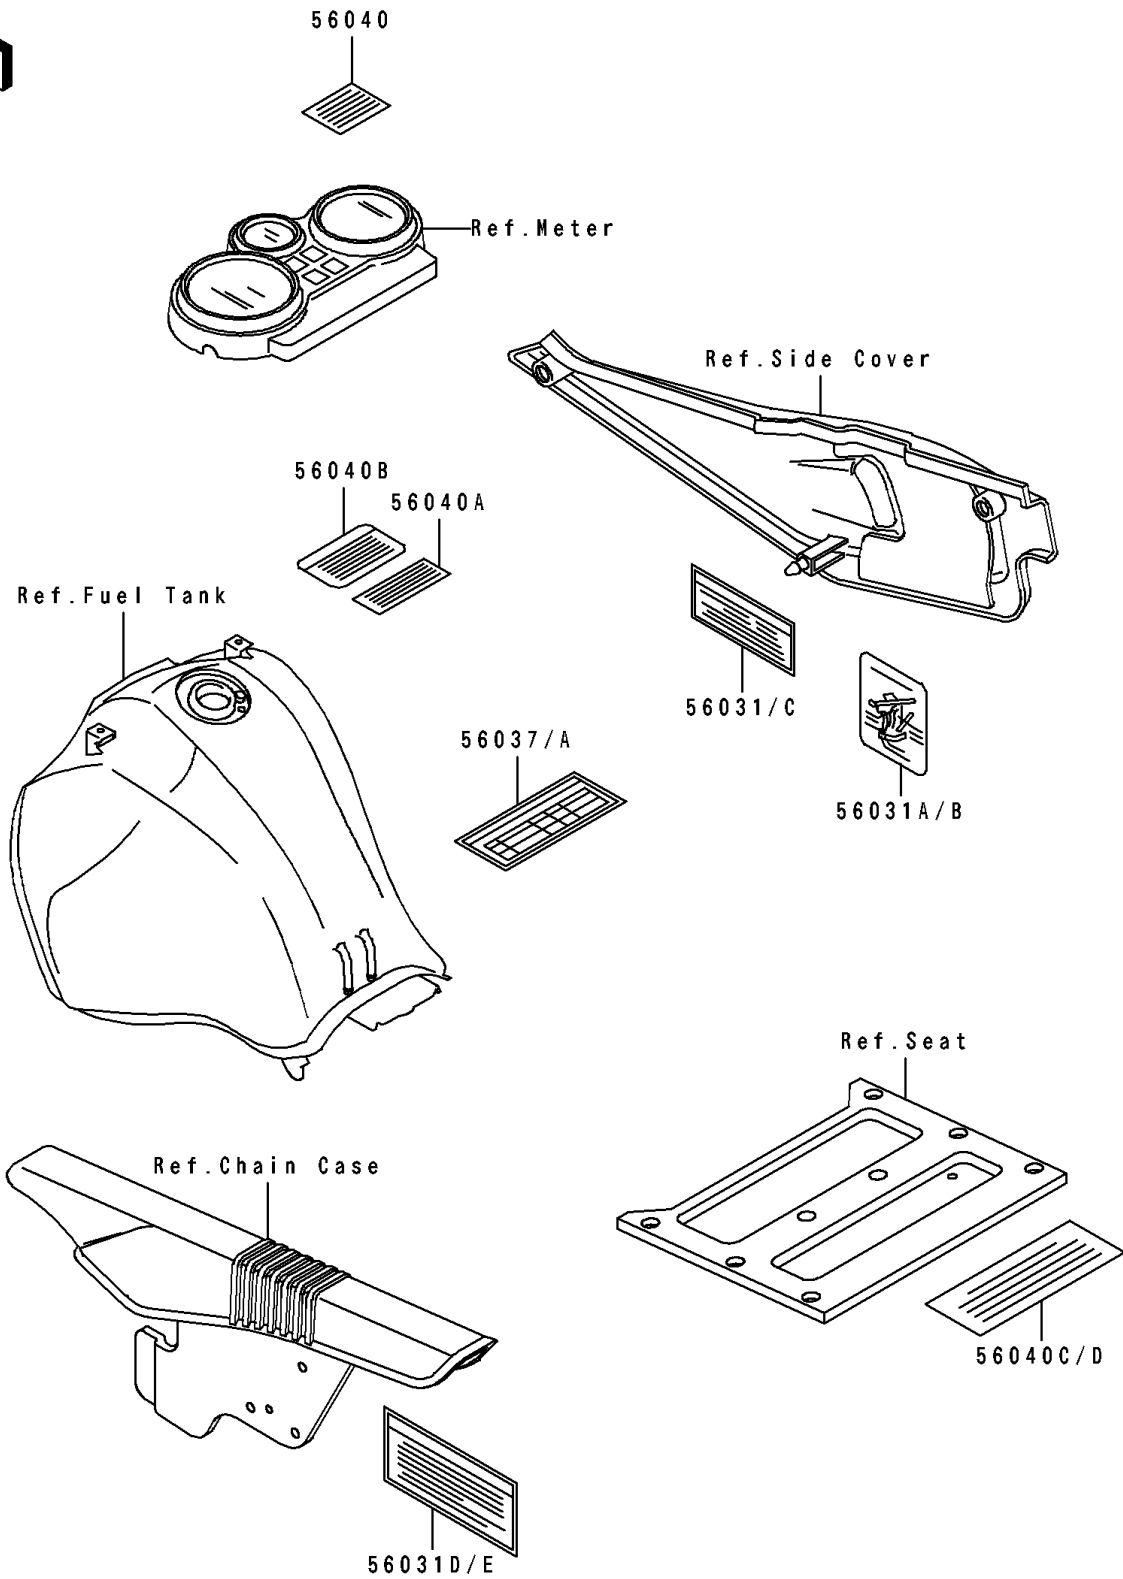

1991 Tengai PARTS DIAGRAM

Label

F2860

1991 Tengai PARTS LIST

Label

ITEM NAME	PART NUMBER	QUANTITY
LABEL-MANUAL,OIL & OIL FILTER (Ref # 56031)	56031-1534	1
LABEL-MANUAL,BATTERY VENT (Ref # 56031A)	56031-1536	1
LABEL-MANUAL,BATTERY VENT (Ref # 56031B)	56031-1540	1
LABEL-MANUAL,OIL & OIL FILTER (Ref # 56031C)	56031-1541	1
LABEL-MANUAL,CHAIN (Ref # 56031D)	56031-1622	1
LABEL-MANUAL,CHAIN (Ref # 56031E)	56031-1623	1
LABEL-SPECIFICATION,TIRE&LOAD (Ref # 56037A)	56037-1491	1
LABEL-WARNING,CARRIER (Ref # 56040C)	56040-1212	1
LABEL-WARNING,CARRIER (Ref # 56040D)	56040-1215	1