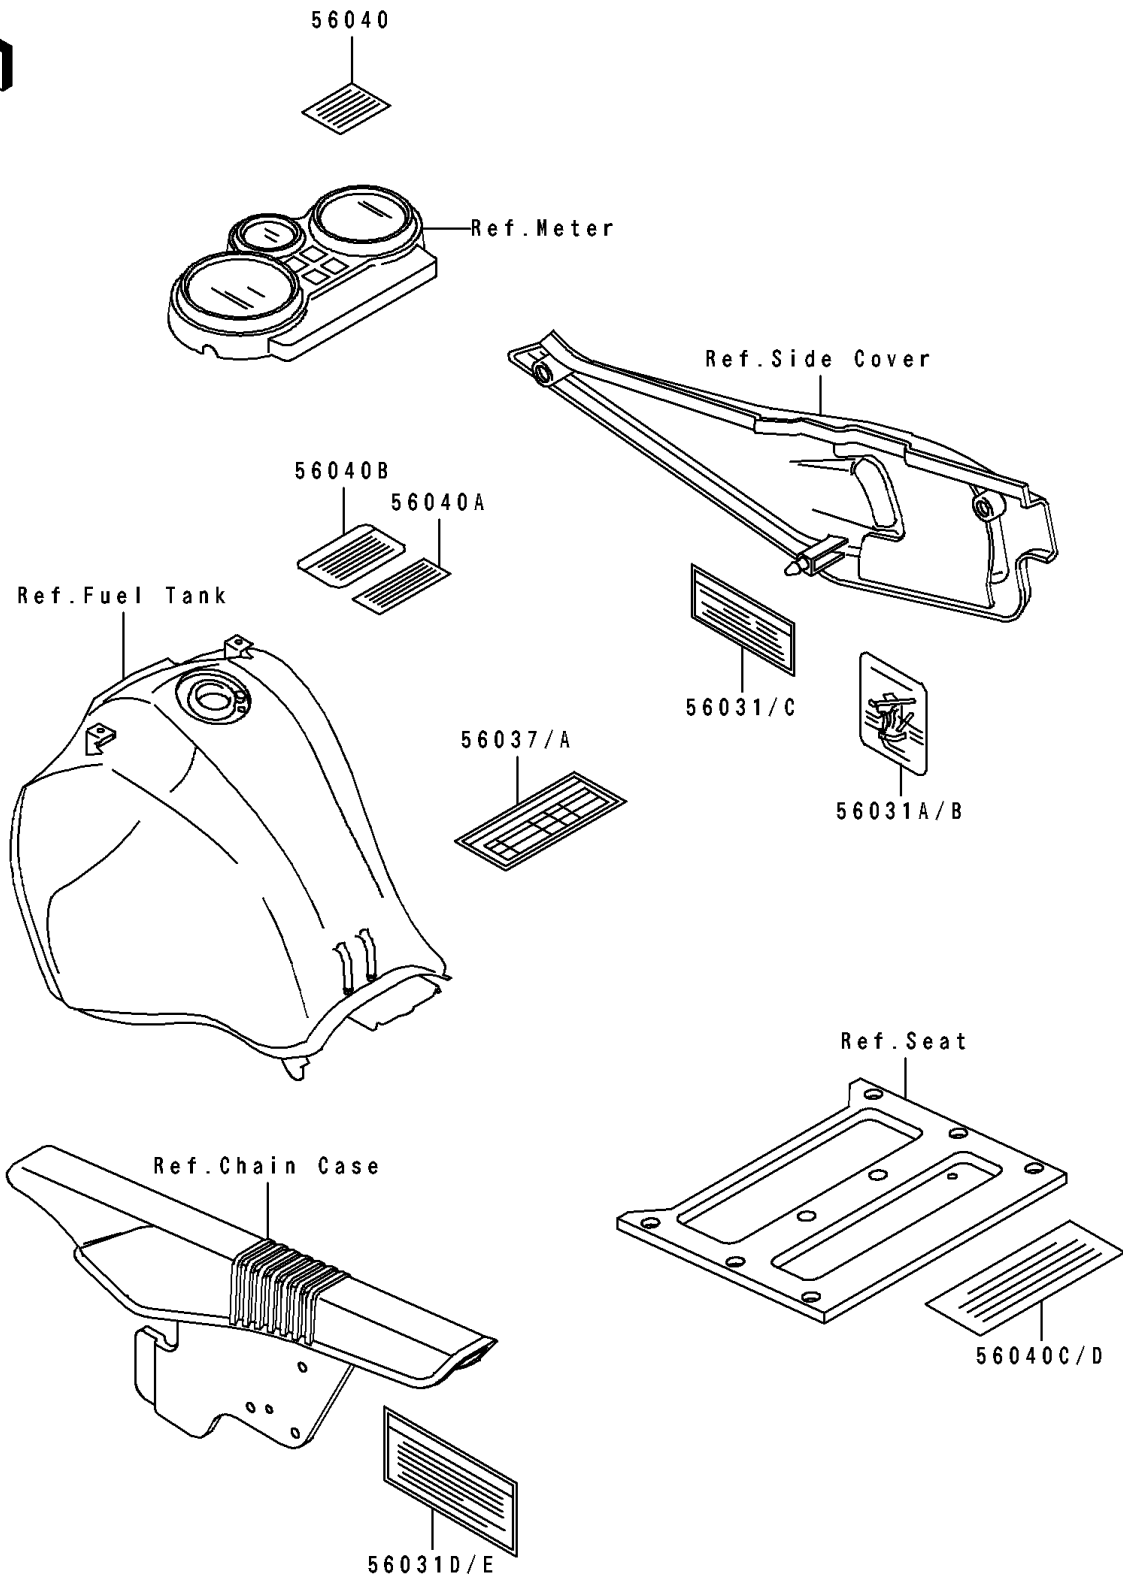

# 1991 Tengai PARTS DIAGRAM

Label

F2860

# 1991 Tengai PARTS LIST

Label

ITEM NAME	PART NUMBER	QUANTITY
LABEL-MANUAL,OIL & OIL FILTER (Ref # 56031)	56031-1534	1
LABEL-MANUAL,BATTERY VENT (Ref # 56031A)	56031-1536	1
LABEL-MANUAL,BATTERY VENT (Ref # 56031B)	56031-1540	1
LABEL-MANUAL,OIL & OIL FILTER (Ref # 56031C)	56031-1541	1
LABEL-MANUAL,CHAIN (Ref # 56031D)	56031-1622	1
LABEL-MANUAL,CHAIN (Ref # 56031E)	56031-1623	1
LABEL-SPECIFICATION,TIRE&LOAD (Ref # 56037A)	56037-1491	1
LABEL-WARNING,CARRIER (Ref # 56040C)	56040-1212	1
LABEL-WARNING,CARRIER (Ref # 56040D)	56040-1215	1