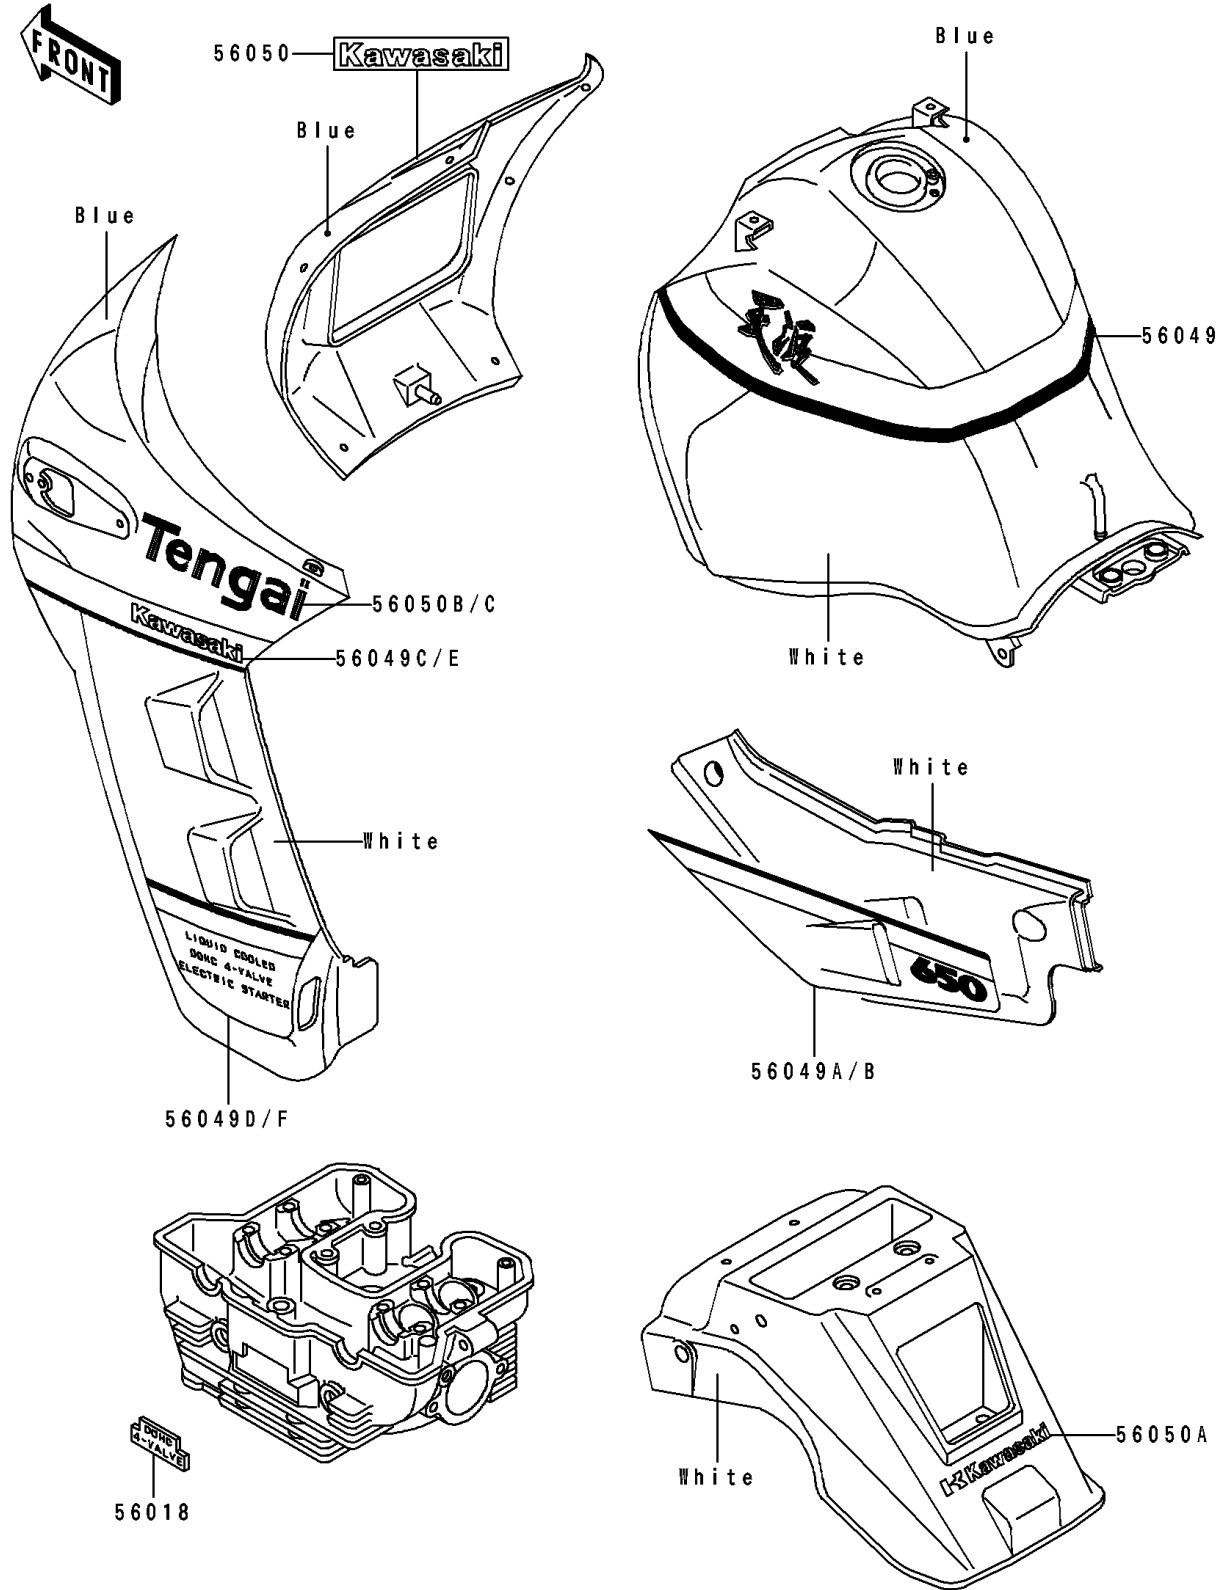

# 1990 Tengai PARTS DIAGRAM

Decal(Blue/White)(KL650-B2)

F2861

# 1990 Tengai PARTS LIST

Decal(Blue/White)(KL650-B2)

ITEM NAME	PART NUMBER	QUANTITY
MARK,CYLINDER HEAD (Ref # 56018)	56018-1483	1
PATTERN,FUEL TANK (Ref # 56049)	56049-1343	1
PATTERN,SIDE COVER,LH (Ref # 56049A)	56049-1344	1
PATTERN,SIDE COVER,RH (Ref # 56049B)	56049-1345	1
PATTERN,SIDE COWLING,UPP,LH (Ref # 56049C)	56049-1346	1
PATTERN,SIDE COWLING,LWR,LH (Ref # 56049D)	56049-1347	1
PATTERN,SIDE COWLING,UPP,RH (Ref # 56049E)	56049-1348	1
PATTERN,SIDE COWLING,LWR,RH (Ref # 56049F)	56049-1349	1
MARK,KAWASAKI (Ref # 56050)	56050-1434	1
MARK,K.KAWASAKI (Ref # 56050A)	56050-1435	1
MARK,TENGAI,LH (Ref # 56050B)	56050-1436	1
MARK,TENGAI,RH (Ref # 56050C)	56050-1437	1