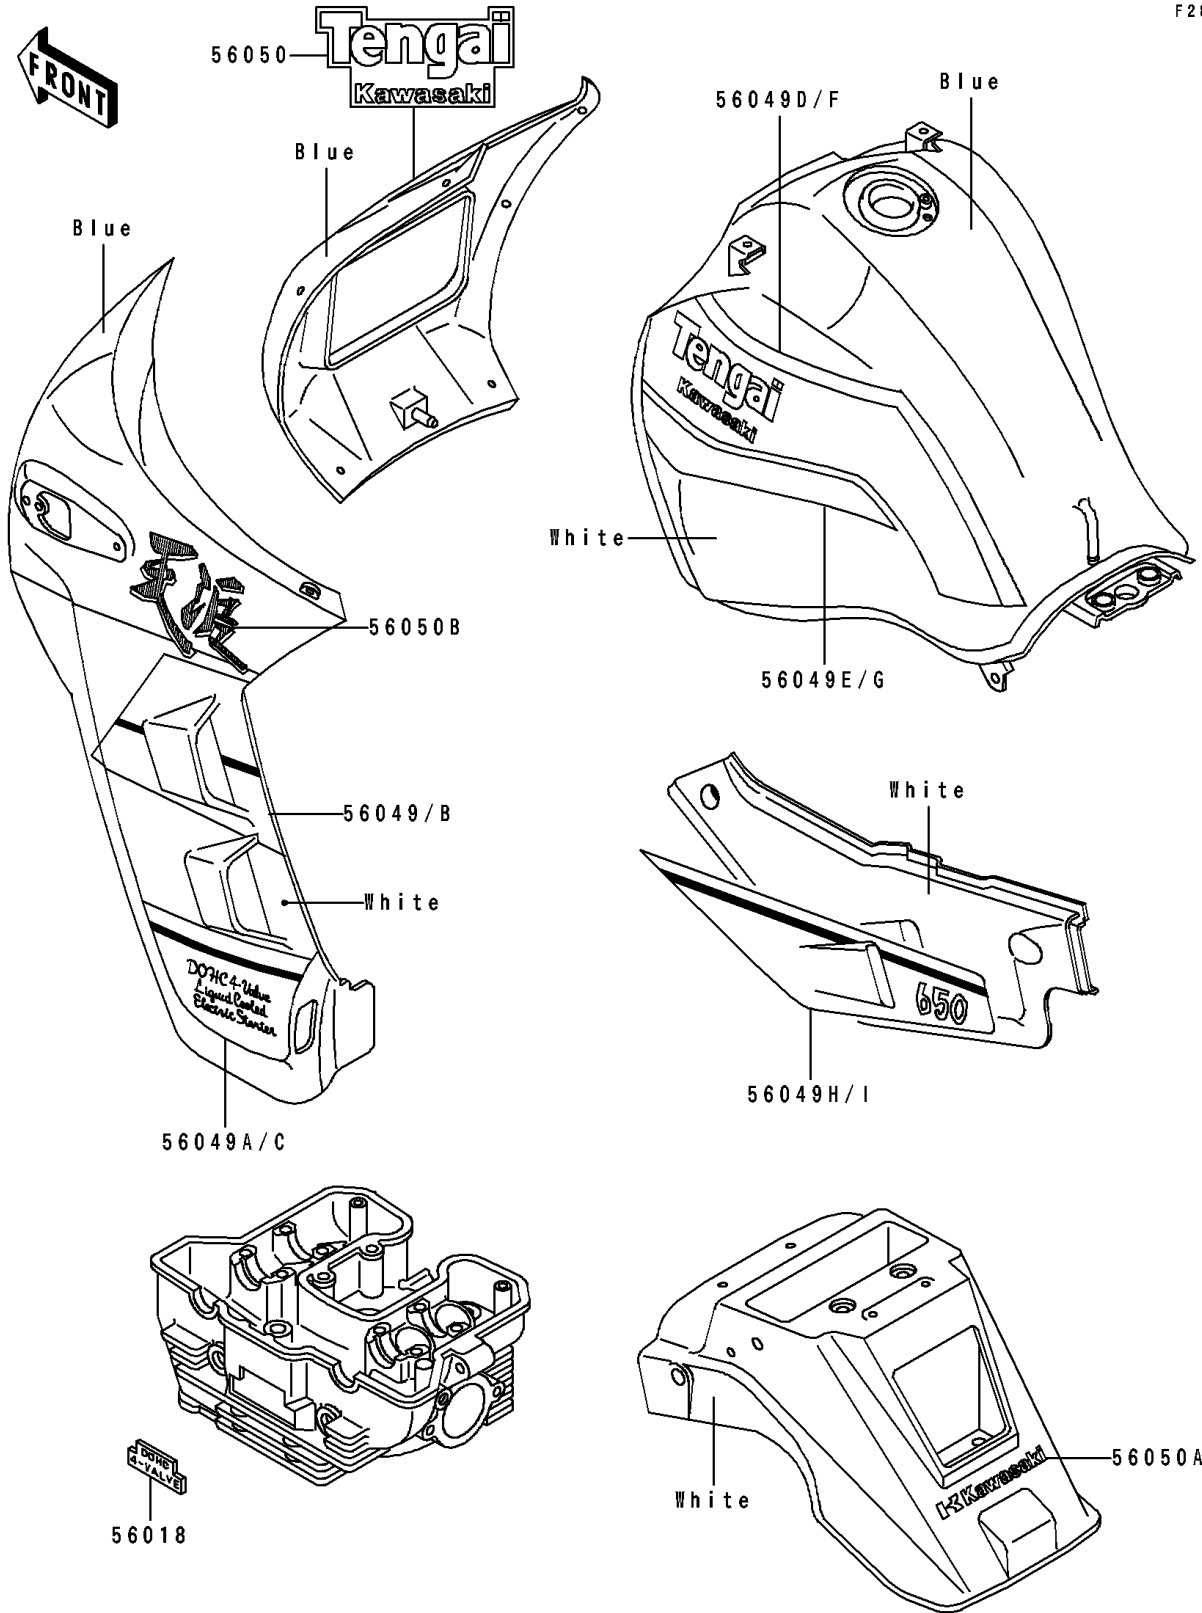

1991 Tengai PARTS DIAGRAM

Decal(Blue/White)(KL650-B3)

F2861A

1991 Tengai PARTS LIST

Decal(Blue/White)(KL650-B3)

ITEM NAME	PART NUMBER	QUANTITY
MARK,CYLINDER HEAD (Ref # 56018)	56018-1483	1
PATTERN,SIDE COWLING,UPP,LH (Ref # 56049)	56049-1451	1
PATTERN,SIDE COWLING,LWR,LH (Ref # 56049A)	56049-1452	1
PATTERN,SIDE COWLING,UPP,RH (Ref # 56049B)	56049-1453	1
PATTERN,SIDE COWLING,LWR,RH (Ref # 56049C)	56049-1454	1
PATTERN,FUEL TANK,UPP,LH (Ref # 56049D)	56049-1550	1
PATTERN,FUEL TANK,LWR,LH (Ref # 56049E)	56049-1551	1
PATTERN,FUEL TANK,UPP,RH (Ref # 56049F)	56049-1552	1
PATTERN,FUEL TANK,LWR,RH (Ref # 56049G)	56049-1553	1
PATTERN,SIDE COVER,LH (Ref # 56049H)	56049-1818	1
PATTERN,SIDE COVER,RH (Ref # 56049I)	56049-1819	1
MARK,TENGAI (Ref # 56050)	56050-1472	1
MARK,K.KAWASAKI (Ref # 56050A)	56050-1474	1
MARK,SIDE COWLING (Ref # 56050B)	56050-1592	2