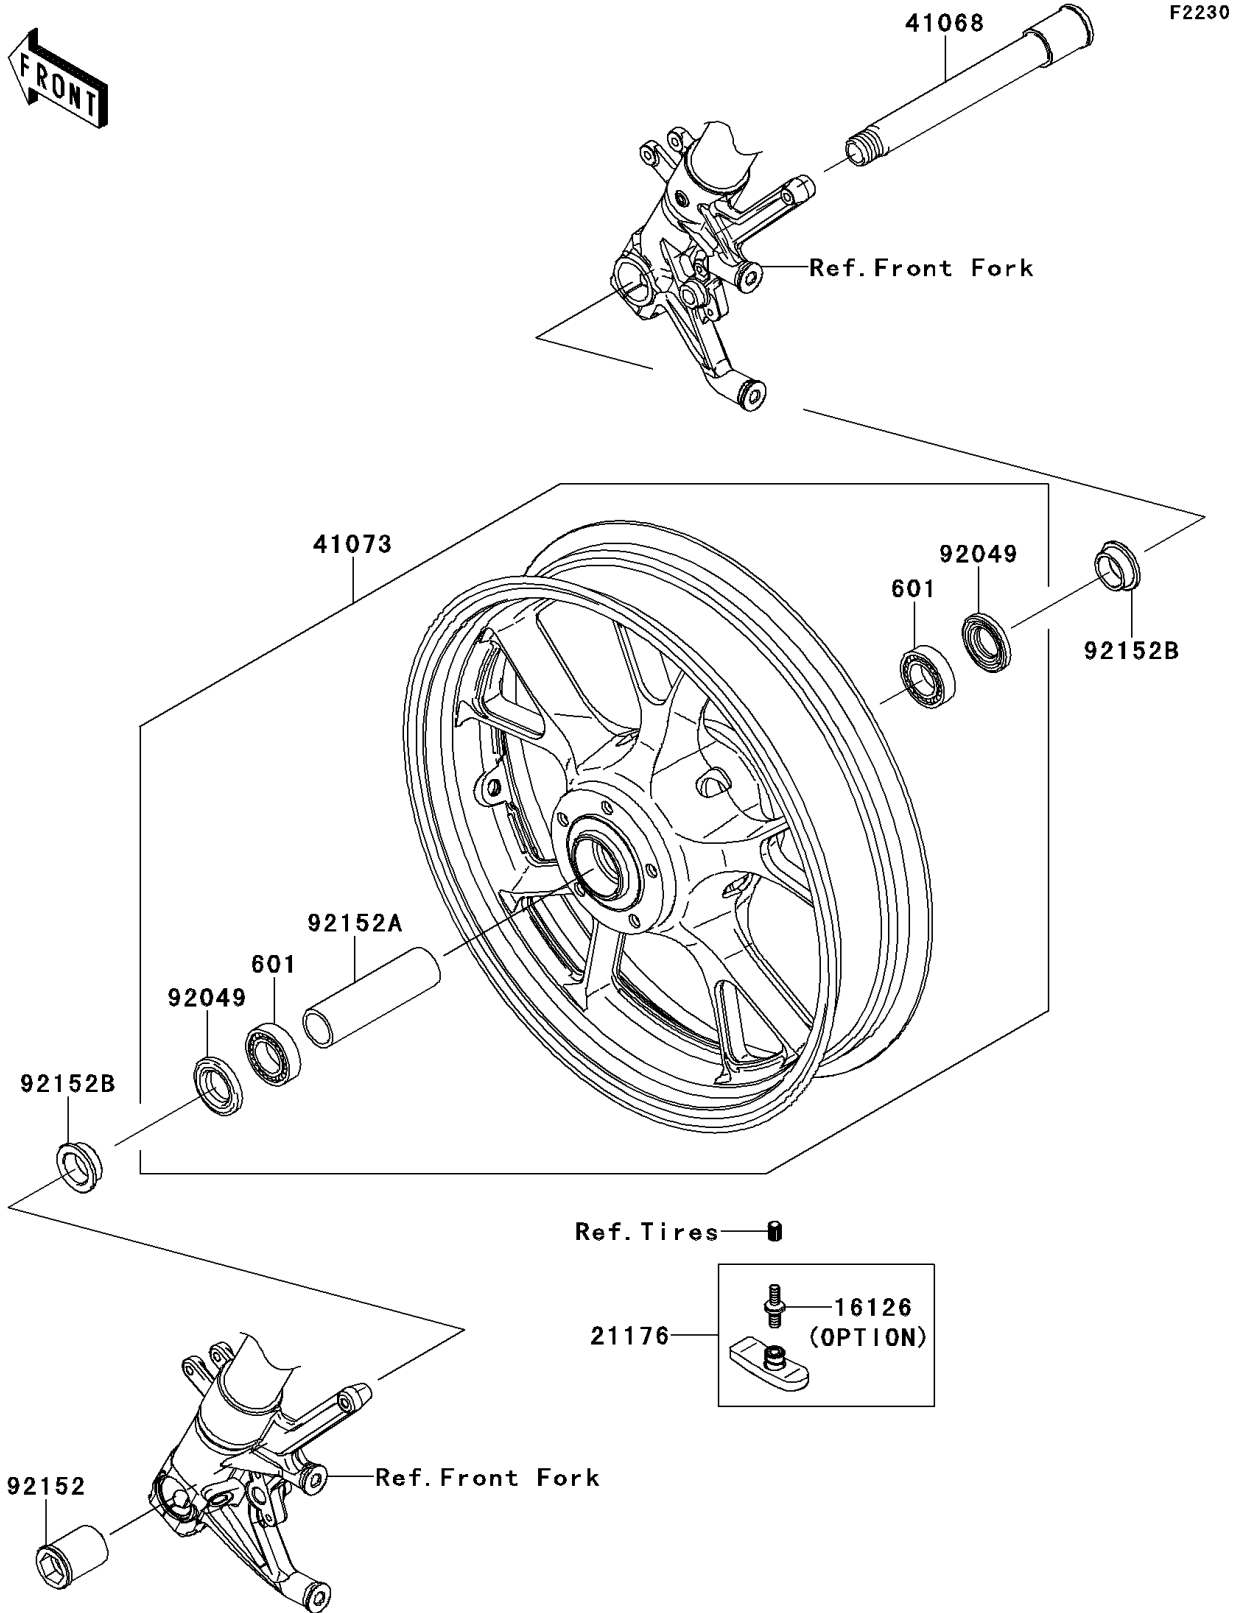

# 2009 Concours™ 14 PARTS DIAGRAM

Front Wheel

## 2009 Concours™ 14 PARTS LIST

### Front Wheel

ITEM NAME	PART NUMBER	QUANTITY
BEARING-BALL,#6005UU (Ref # 601)	601B6005UU	2
VALVE,TIRE PRESSURE SENSOR (Ref # 16126)	16126-0040	1
SENSOR,TPMS 315MHZ (Ref # 21176)	21176-0107	1
AXLE,FR (Ref # 41068)	41068-0049	1
WHEEL-ASSY,FR,M.F.P.SILVER (Ref # 41073)	41073-0105-795	1
SEAL-OIL,BJN-C2 32X47X5 (Ref # 92049)	92049-0050	2
COLLAR,FR AXLE,LH,L=44.5 (Ref # 92152)	92152-0240	1
COLLAR,FR HUB,L=115 (Ref # 92152A)	92152-0242	1
COLLAR,FR AXLE,L=13 (Ref # 92152B)	92152-0289	2