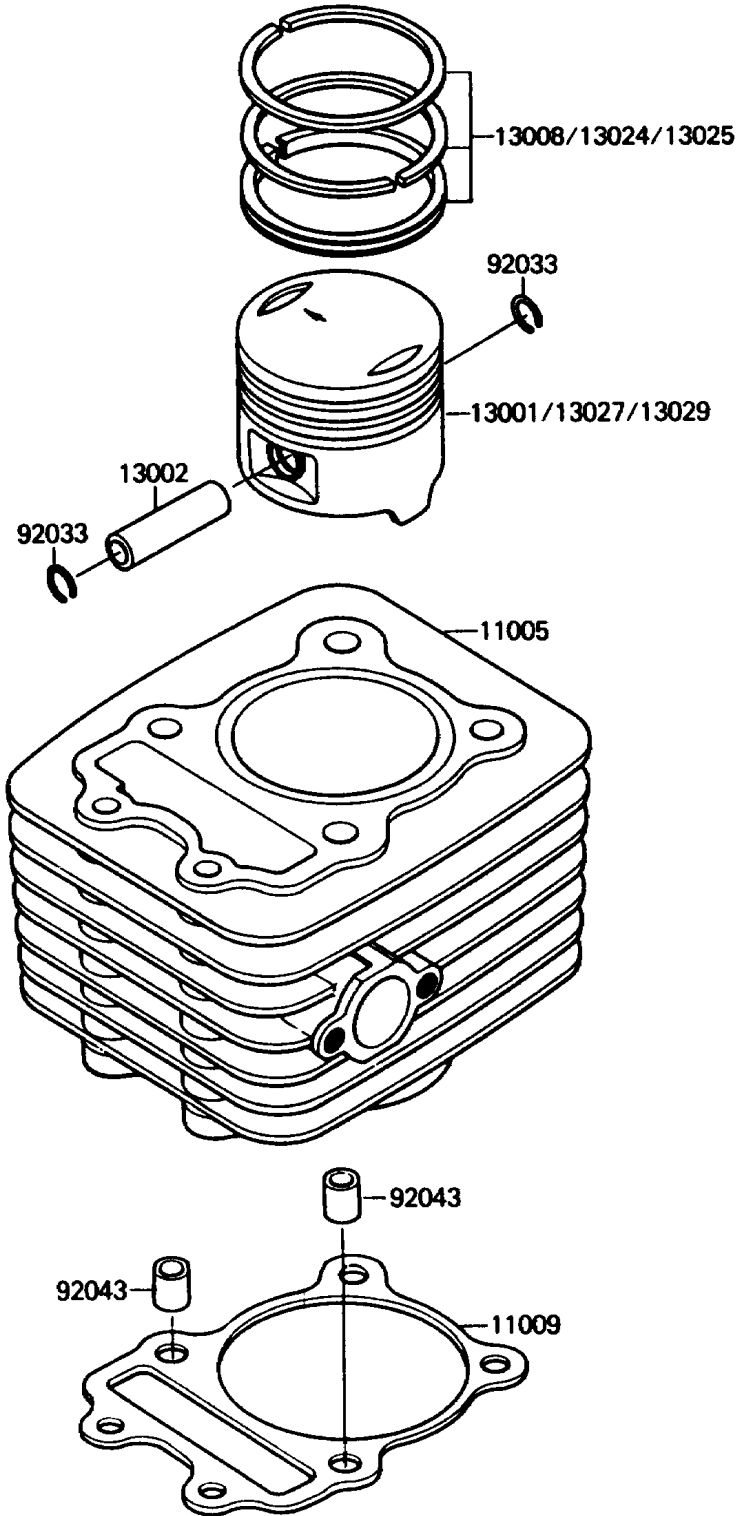

# 1988 Mojave 110E PARTS DIAGRAM

Cylinder/Piston(s)

E1120-0082

# 1988 Mojave 110E PARTS LIST

Cylinder/Piston(s)

| ITEM NAME                                 | PART NUMBER | QUANTITY |
|---|-------------|----------|
| CYLINDER-ENGINE (Ref # 11005)             | 11005-1454  | 1        |
| GASKET,CYLINDER BASE (Ref # 11009)        | 11009-1431  | 1        |
| PISTON-ENGINE,STD (Ref # 13001)           | 13001-1223  | 1        |
| PIN-PISTON (Ref # 13002)                  | 13002-1061  | 1        |
| RING-SET-PISTON,STD (Ref # 13008)         | 13008-1062  | 1        |
| RING-SET-PISTON LL,O/S 1.00 (Ref # 13024) | 13024-1011  | 1        |
| RING-SET-PISTON L,O/S 0.50 (Ref # 13025)  | 13025-1011  | 1        |
| PISTON-ENGINE LL,O/S 1.00 (Ref # 13027)   | 13027-1057  | 1        |
| PISTON-ENGINE L,O/S 0.50 (Ref # 13029)    | 13029-1060  | 1        |
| RING-SNAP (Ref # 92033)                   | 92033-1072  | 2        |
| PIN,8.2X10X14 (Ref # 92043)               | 92043-1264  | 2        |