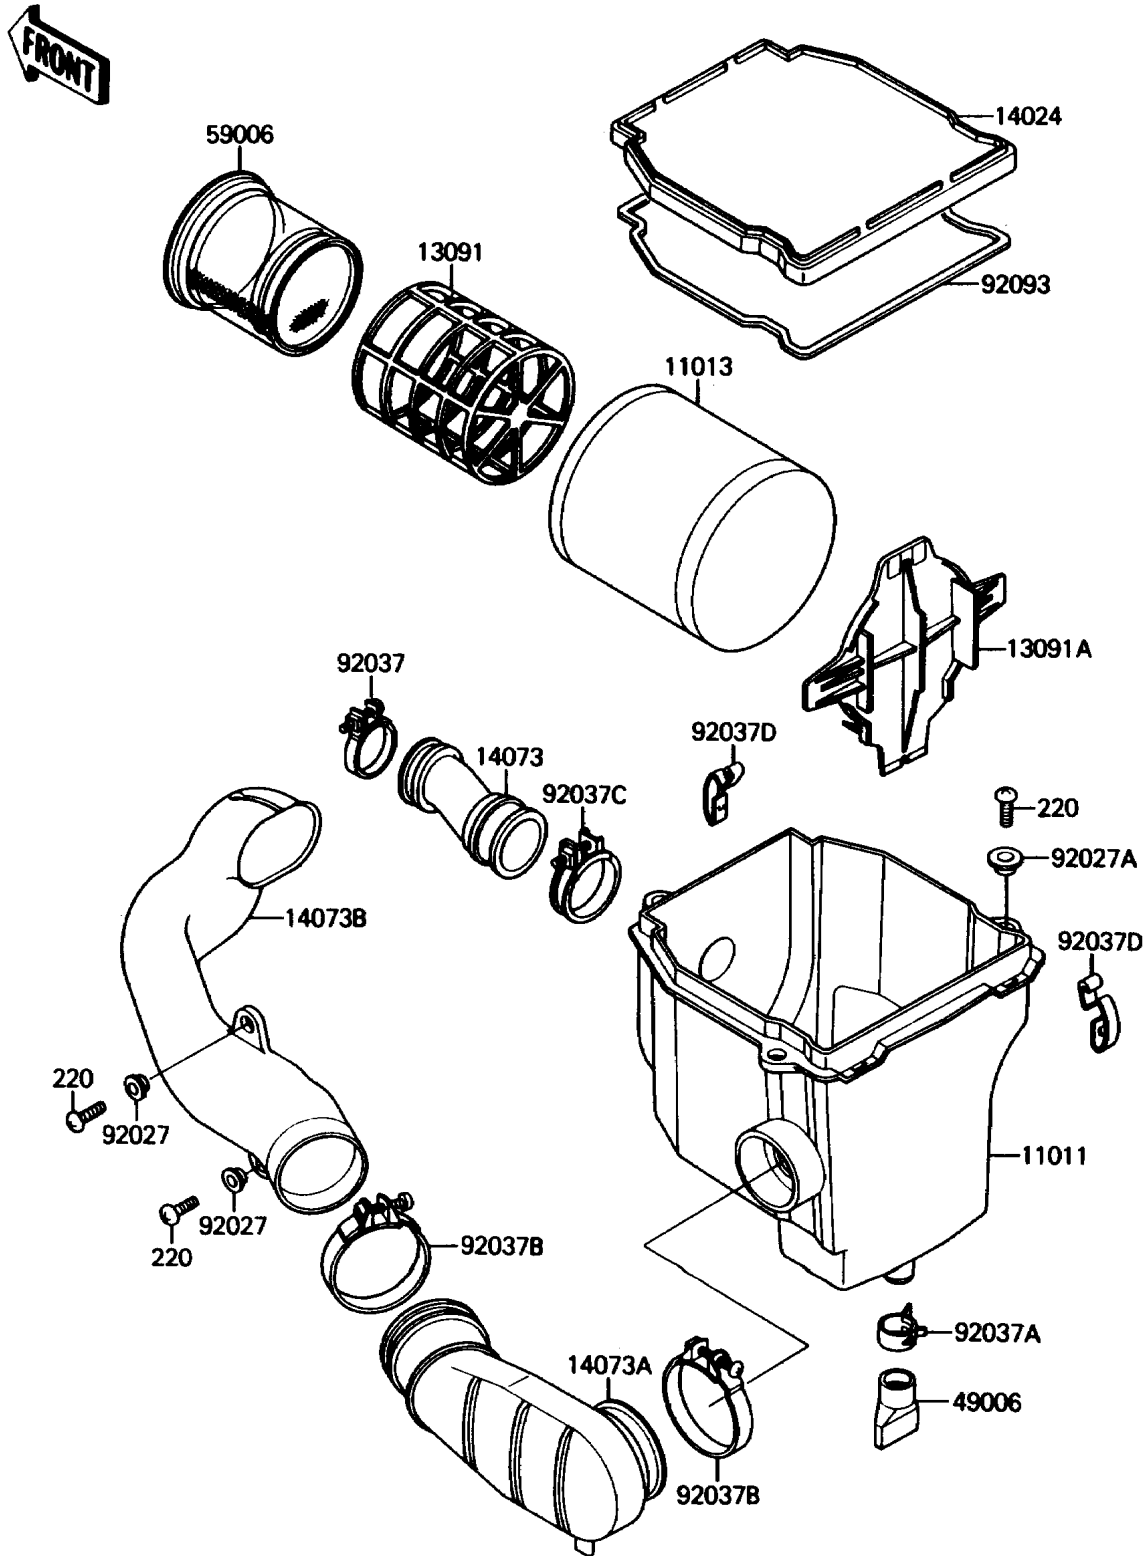

# 1987 Mojave 110E PARTS DIAGRAM

Air Cleaner

E1130-0226

# 1987 Mojave 110E PARTS LIST

## Air Cleaner

ITEM NAME	PART NUMBER	QUANTITY
CASE-AIR FILTER (Ref # 11011)	11011-1235	1
ELEMENT-AIR FILTER (Ref # 11013)	11013-1109	1
HOLDER,ELEMENT (Ref # 13091)	13091-1121	1
HOLDER,AIR FILTER (Ref # 13091A)	13091-1441	1
COVER,AIR FILTER (Ref # 14024)	14024-1311	1
DUCT,AIR FILTER (Ref # 14073)	14073-1270	1
DUCT,AIR FILTER (Ref # 14073A)	14073-1290	1
DUCT,AIR FILTER (Ref # 14073B)	14073-1291	1
BOOT (Ref # 49006)	49006-1199	1
ARRESTER-FLAME (Ref # 59006)	59006-1051	1
COLLAR,L=4.6 (Ref # 92027)	92027-1168	2
COLLAR,L=7.4 (Ref # 92027A)	92027-1848	3
CLAMP,39MM (Ref # 92037)	92037-1407	1
CLAMP (Ref # 92037A)	92037-1460	1
CLAMP (Ref # 92037B)	92037-1554	2
CLAMP (Ref # 92037C)	92037-177	1
CLAMP,AIR FILTER (Ref # 92037D)	92037-1783	4
SEAL,AIR FILTER COVER (Ref # 92093)	92093-1221	1
SCREW-PAN-CROS,6X16 (Ref # 220)	220B0616	5