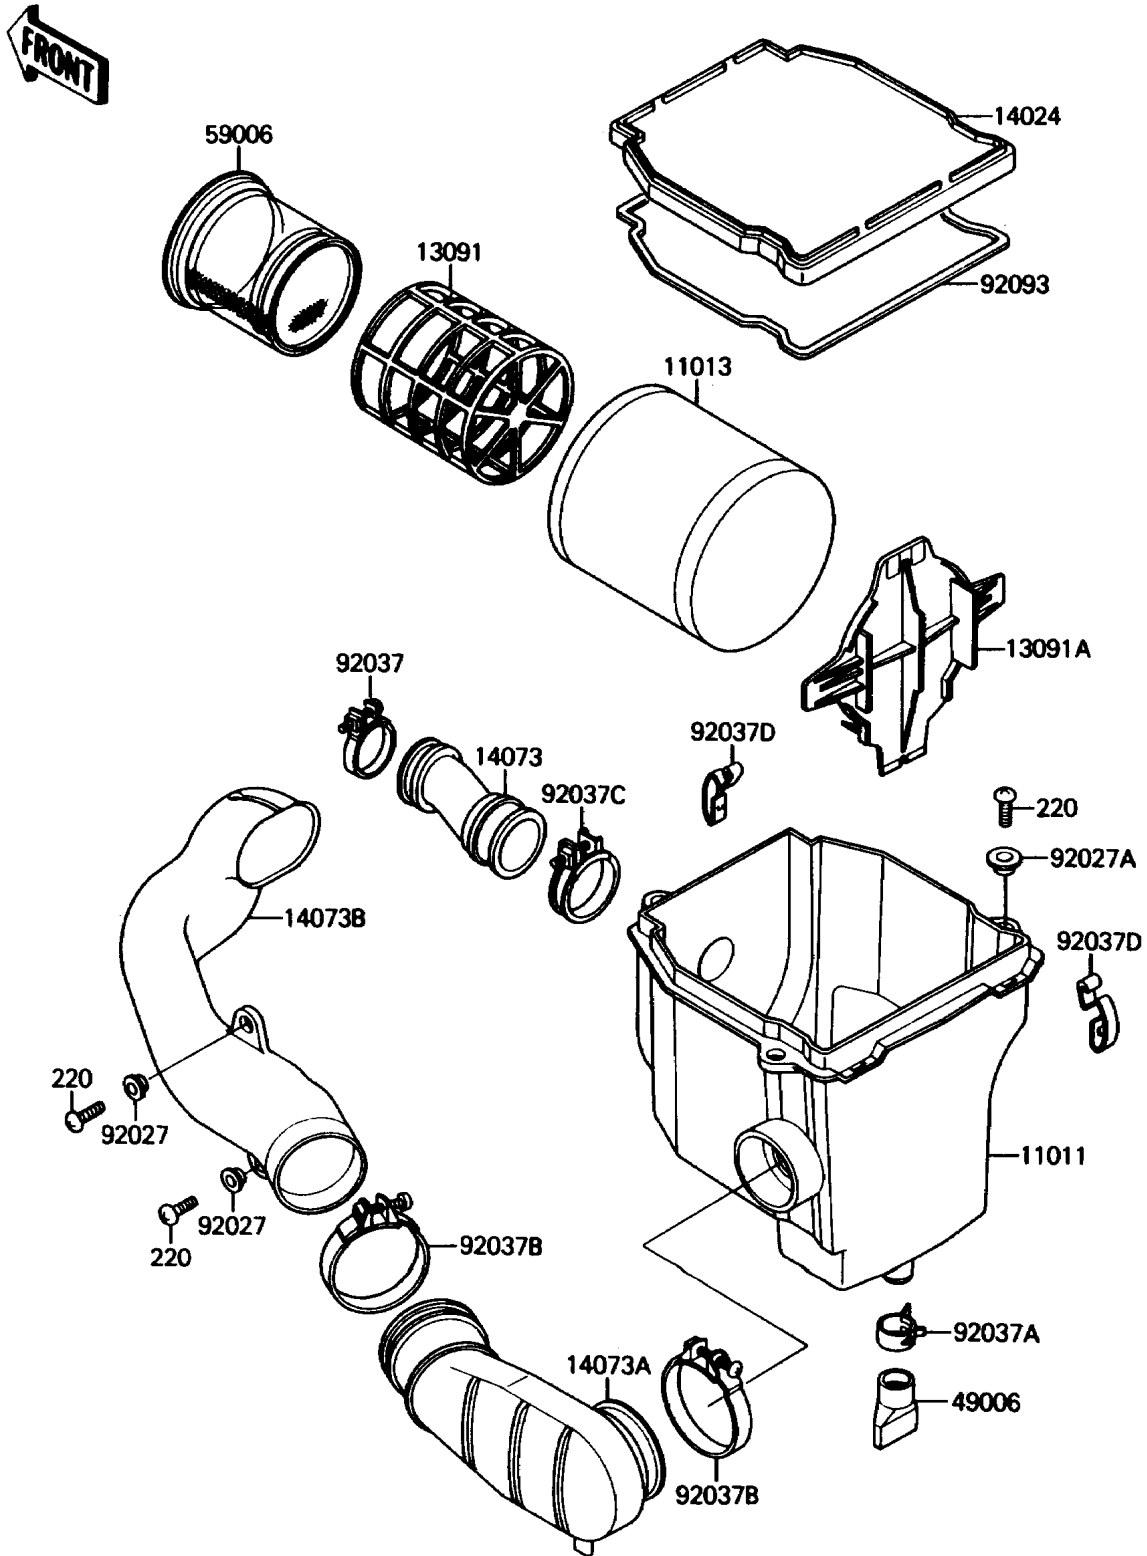

1988 Mojave 110E PARTS DIAGRAM

Air Cleaner

E1130-0226

1988 Mojave 110E PARTS LIST

Air Cleaner

ITEM NAME	PART NUMBER	QUANTITY
CASE-AIR FILTER (Ref # 11011)	11011-1235	1
ELEMENT-AIR FILTER (Ref # 11013)	11013-1109	1
HOLDER,ELEMENT (Ref # 13091)	13091-1121	1
HOLDER,AIR FILTER (Ref # 13091A)	13091-1441	1
COVER,AIR FILTER (Ref # 14024)	14024-1311	1
DUCT,AIR FILTER (Ref # 14073)	14073-1270	1
DUCT,AIR FILTER (Ref # 14073A)	14073-1290	1
DUCT,AIR FILTER (Ref # 14073B)	14073-1291	1
BOOT (Ref # 49006)	49006-1199	1
ARRESTER-FLAME (Ref # 59006)	59006-1051	1
COLLAR,L=4.6 (Ref # 92027)	92027-1168	2
COLLAR,L=7.4 (Ref # 92027A)	92027-1848	3
CLAMP,39MM (Ref # 92037)	92037-1407	1
CLAMP (Ref # 92037A)	92037-1460	1
CLAMP (Ref # 92037B)	92037-1554	2
CLAMP (Ref # 92037C)	92037-177	1
CLAMP,AIR FILTER (Ref # 92037D)	92037-1783	4
SEAL,AIR FILTER COVER (Ref # 92093)	92093-1221	1
SCREW-PAN-CROS,6X16 (Ref # 220)	220B0616	5