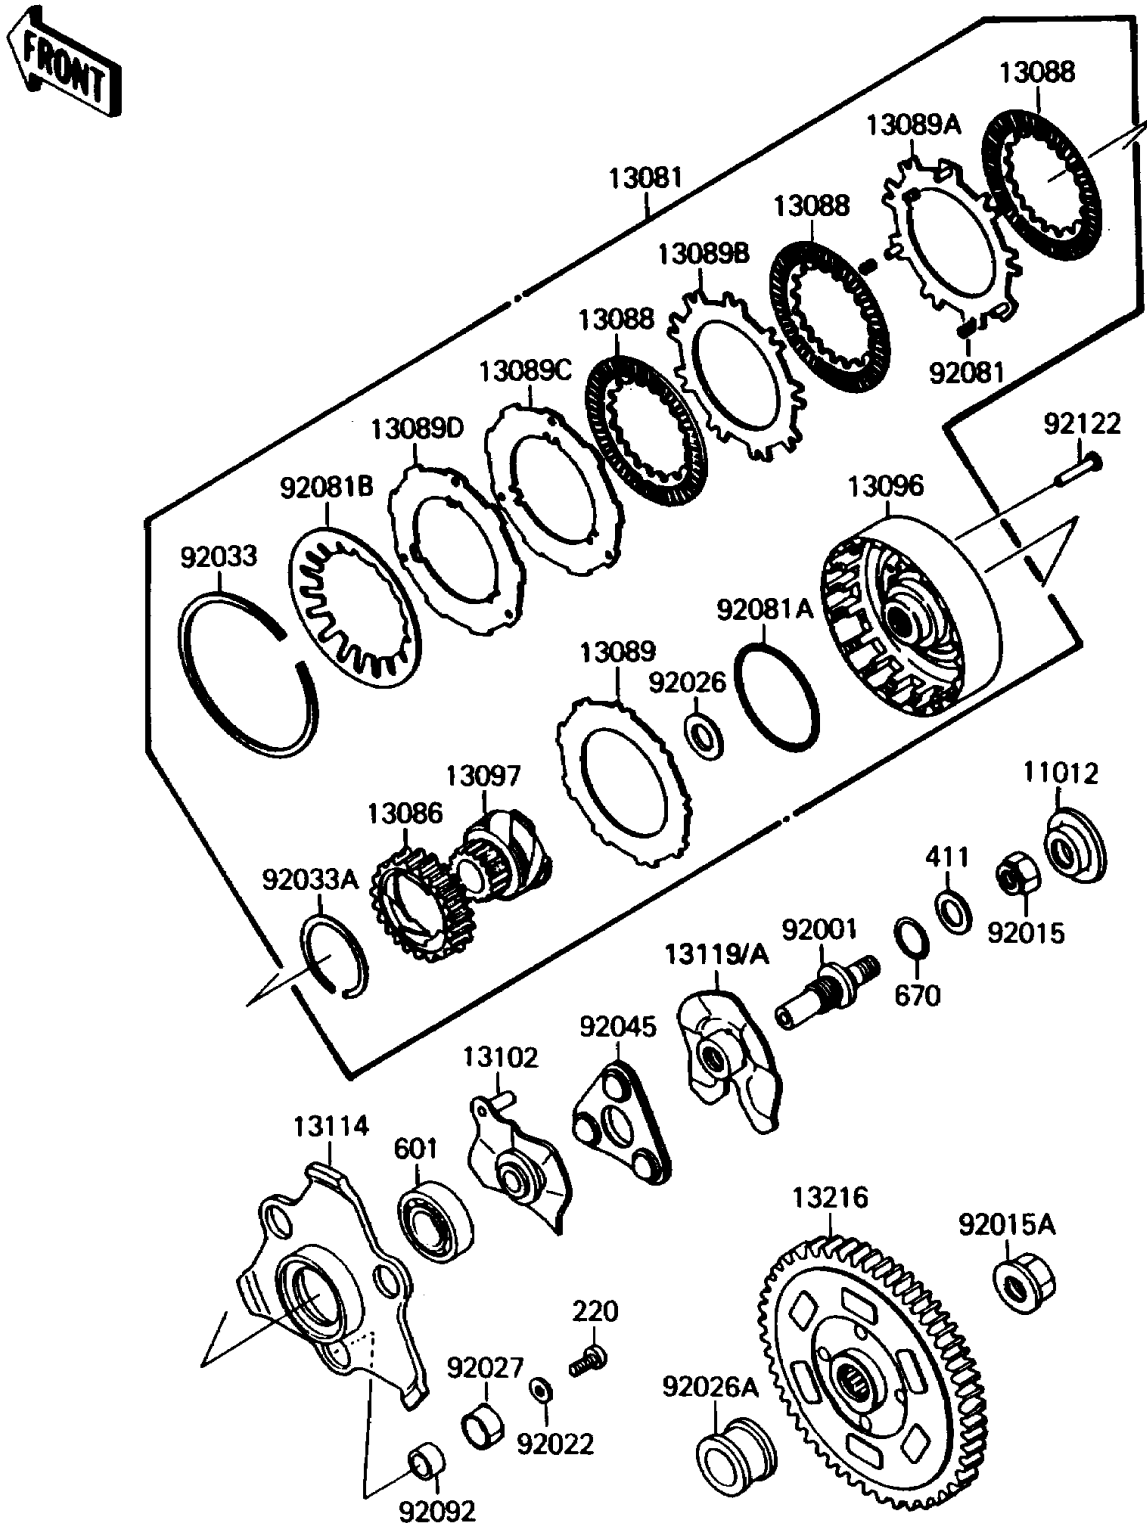

# 1988 Mojave 110E PARTS DIAGRAM

Clutch

E1350-0140

# 1988 Mojave 110E PARTS LIST

## Clutch

ITEM NAME	PART NUMBER	QUANTITY
CAP,CLUTCH COVER (Ref # 11012)	11012-1294	1
CLUTCH-ASSY (Ref # 13081)	13081-1097	1
WHEEL-CLUTCH (Ref # 13086)	13086-1011	1
PLATE-FRICTION (Ref # 13088)	13088-1017	3
PLATE-CLUTCH (Ref # 13089)	13089-1008	1
PLATE-CLUTCH (Ref # 13089A)	13089-1013	1
PLATE-CLUTCH (Ref # 13089B)	13089-1014	1
PLATE-CLUTCH (Ref # 13089C)	13089-1015	1
PLATE-CLUTCH (Ref # 13089D)	13089-1016	1
HOUSING-CLUTCH (Ref # 13096)	13096-1032	1
GEAR-PRIMARY SPUR,21T (Ref # 13097)	13097-1086	1
RELEASE-COMP-CLUTCH (Ref # 13102)	13102-1073	1
PUSHER-CLUTCH (Ref # 13114)	13114-1054	1
CAM-RELEASE,CLUTCH (Ref # 13119A)	13119-1061	1
GEAR-COMP,CLUTCH (Ref # 13216)	13216-1040	1
BOLT,CLUTCH RELEASE (Ref # 92001)	92001-1906	1
NUT,8MM (Ref # 92015)	92015-1136	1
NUT,FLANGED,14MM (Ref # 92015A)	92015-1341	1
WASHER,5.2X17X1 (Ref # 92022)	92022-1312	3
SPACER,18.5X30X1.6 (Ref # 92026)	92026-1082	1
SPACER,L=19 (Ref # 92026A)	92026-1130	1
COLLAR,14X15X7.5 (Ref # 92027)	92027-1442	3
RING-SNAP (Ref # 92033)	92033-1059	1
RING-SNAP,46MM (Ref # 92033A)	92033-1101	1
BEARING-BALL,CLUTCH RELEASE (Ref # 92045)	92045-1119	1
SPRING,CLUTCH PLATE (Ref # 92081)	92081-1527	3
SPRING,COIL (Ref # 92081A)	92081-1566	1
SPRING,CONICAL (Ref # 92081B)	92081-1629	1
BUSHING-RUBBER,10.5X14X7.5 (Ref # 92092)	92092-1017	3

## Clutch

ITEM NAME	PART NUMBER	QUANTITY
ROLLER,4MM (Ref # 92122)	92122-1034	3
SCREW-PAN-CROS (Ref # 220)	220B0512	3
WASHER-PLAIN,8MM (Ref # 411)	411B0800	1
BEARING-BALL,#6200 (Ref # 601)	601A6200Z	1
O RING,8MM (Ref # 670)	670B1508	1