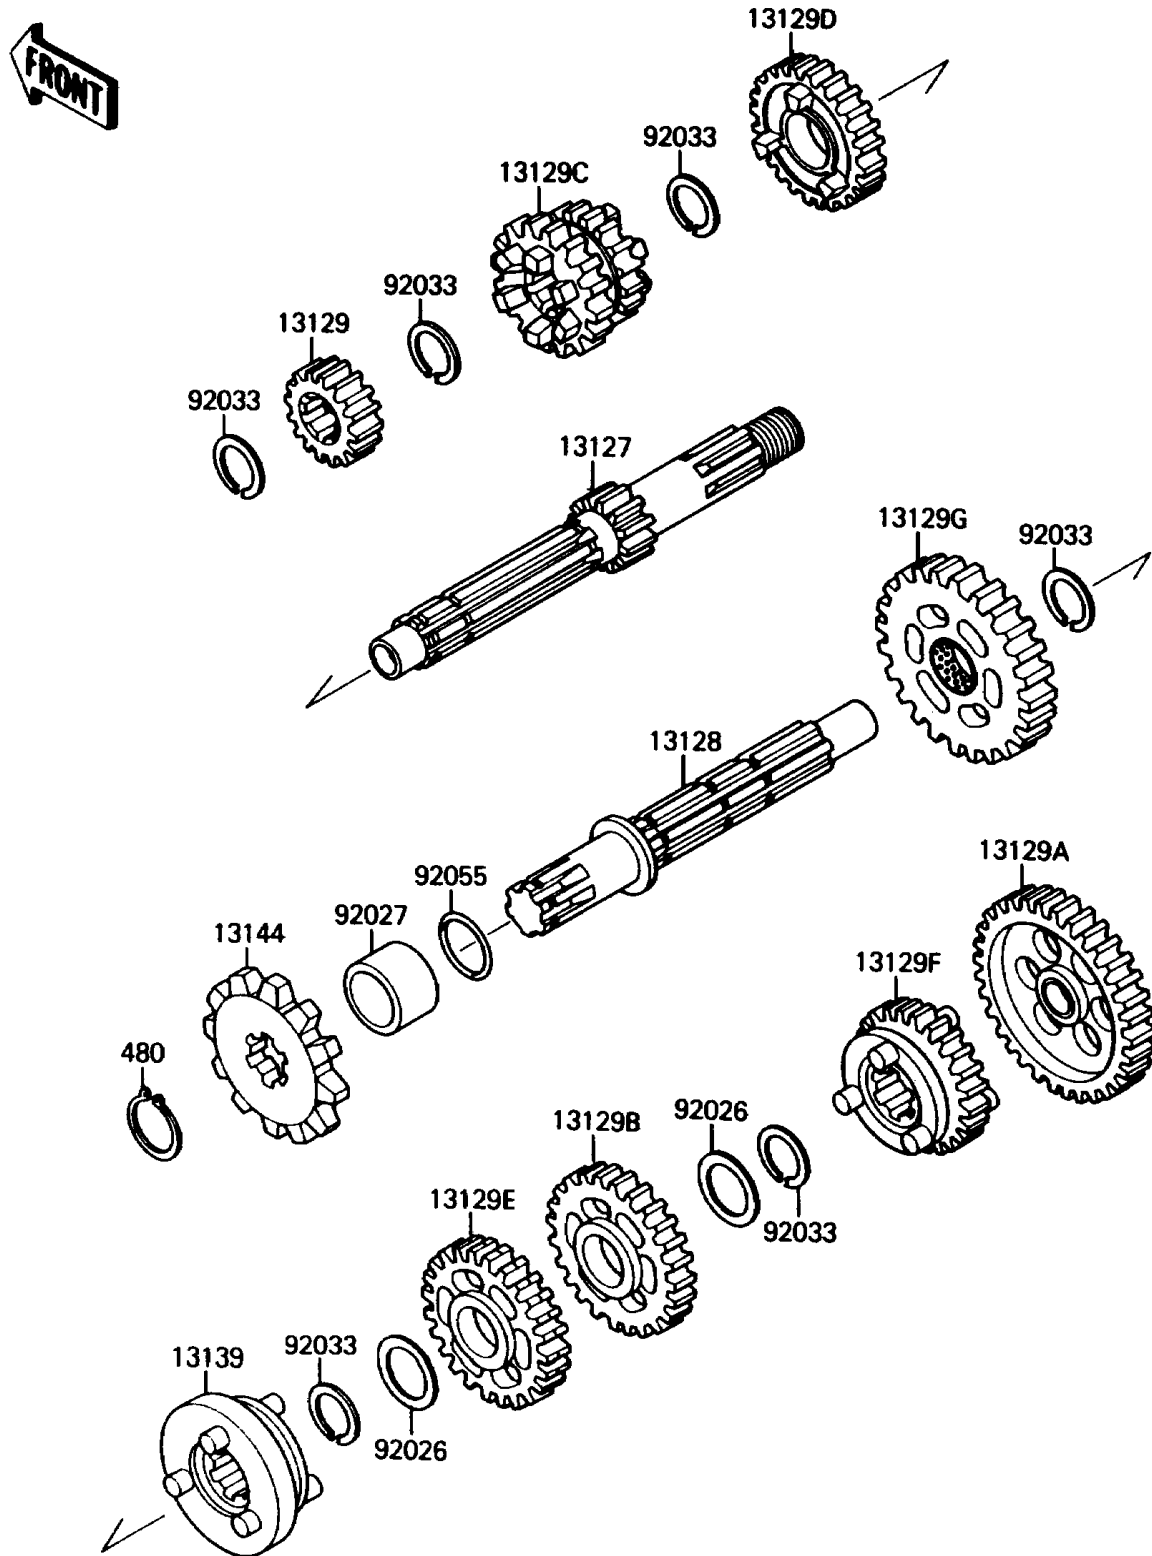

1987 Mojave 110E PARTS DIAGRAM

Transmission

E1361-0181

1987 Mojave 110E PARTS LIST

Transmission

ITEM NAME	PART NUMBER	QUANTITY
SHAFT-TRANSMISSION INPUT,13T (Ref # 13127)	13127-1119	1
SHAFT-TRANSMISSION OUTPUT (Ref # 13128)	13128-1045	1
GEAR,INPUT 2ND,18T (Ref # 13129)	13129-1244	1
GEAR,OUTPUT LOW,43T (Ref # 13129A)	13129-1248	1
GEAR,OUTPUT 3RD,34T (Ref # 13129B)	13129-1618	1
GEAR,INPUT 3RD&4TH,22&22T (Ref # 13129C)	13129-1820	1
GEAR,INPUT 5TH,29T (Ref # 13129D)	13129-1821	1
GEAR,OUTPUT 4TH,27T (Ref # 13129E)	13129-1822	1
GEAR,OUTPUT 5TH,28T (Ref # 13129F)	13129-1823	1
GEAR,OUTPUT 2ND,38T (Ref # 13129G)	13129-1857	1
SHIFTER (Ref # 13139)	13139-1051	1
SPROCKET-OUTPUT,12T (Ref # 13144)	13144-1072	1
SPACER,17.2X23X0.5 (Ref # 92026)	92026-1037	2
COLLAR,17X22X14.3 (Ref # 92027)	92027-1511	1
RING-SNAP,17MM (Ref # 92033)	92033-1060	6
RING-O,17MM (Ref # 92055)	92055-1097	1
CIRCLIP-TYPE-C,17MM (Ref # 480)	480J1700	1