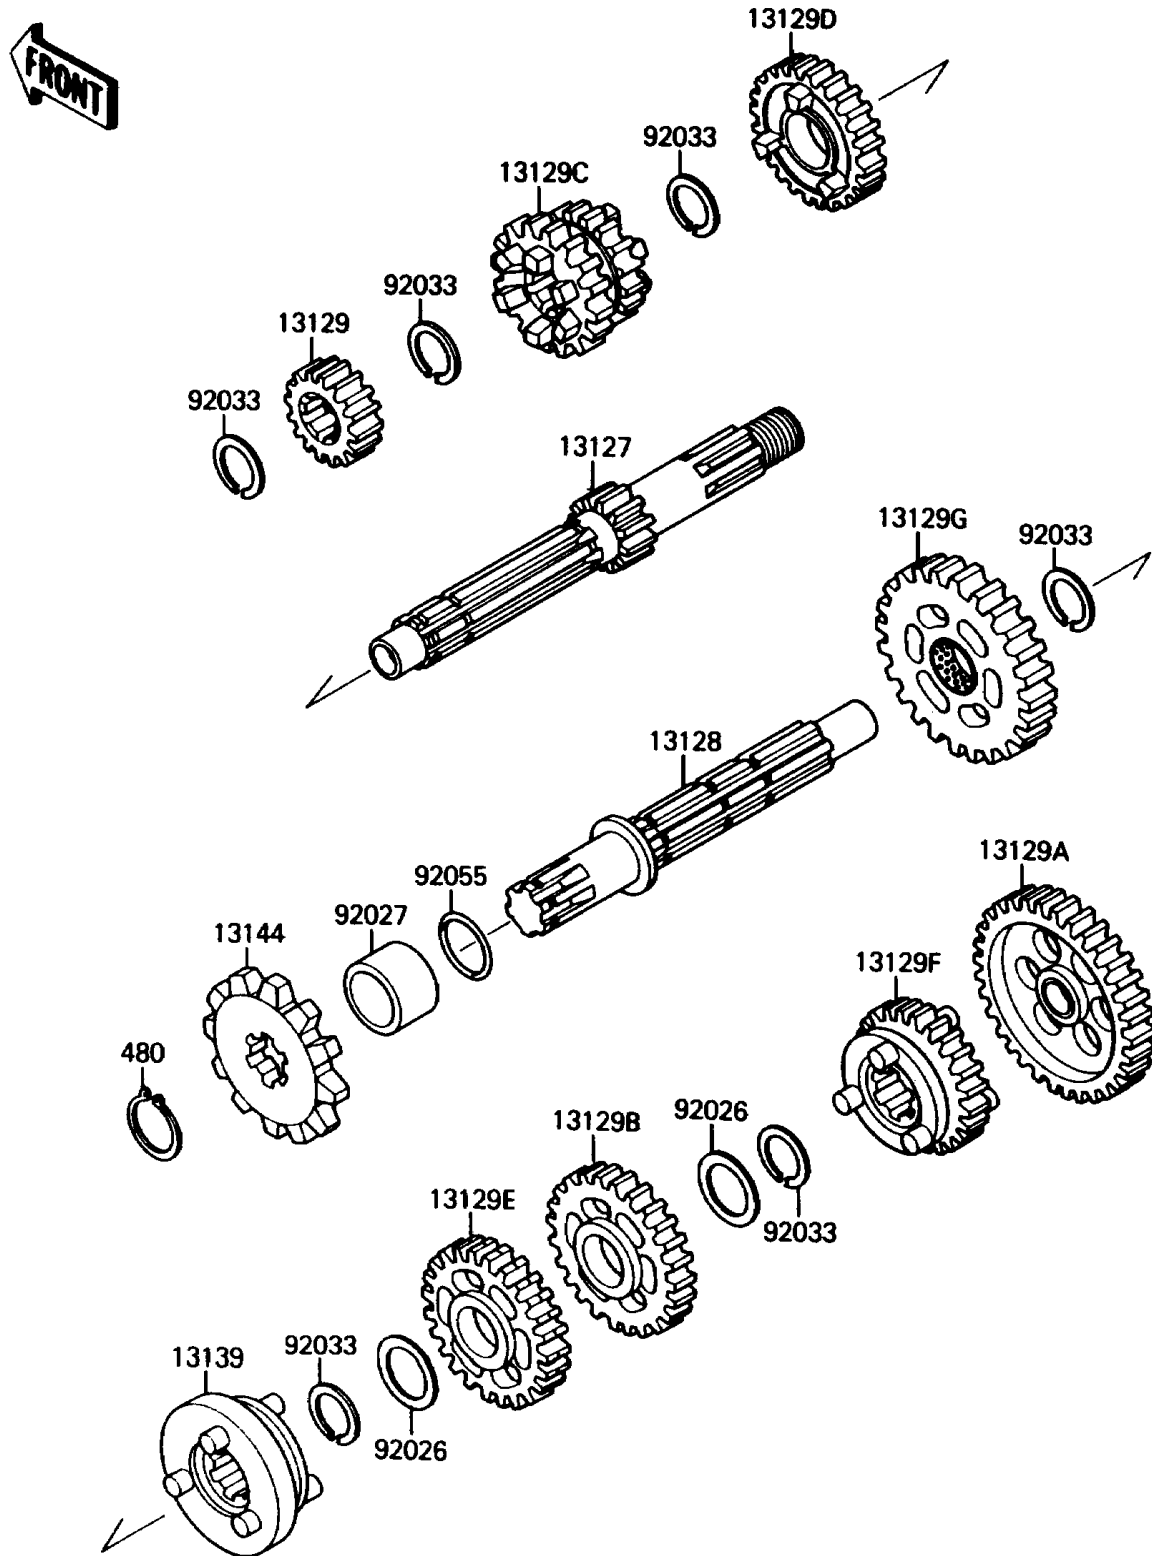

1988 Mojave 110E PARTS DIAGRAM

Transmission

E1361-0181

1988 Mojave 110E PARTS LIST

Transmission

ITEM NAME	PART NUMBER	QUANTITY
SHAFT-TRANSMISSION INPUT,13T (Ref # 13127)	13127-1119	1
SHAFT-TRANSMISSION OUTPUT (Ref # 13128)	13128-1045	1
GEAR,INPUT 2ND,18T (Ref # 13129)	13129-1244	1
GEAR,OUTPUT LOW,43T (Ref # 13129A)	13129-1248	1
GEAR,OUTPUT 3RD,34T (Ref # 13129B)	13129-1618	1
GEAR,INPUT 3RD&4TH,22&22T (Ref # 13129C)	13129-1820	1
GEAR,INPUT 5TH,29T (Ref # 13129D)	13129-1821	1
GEAR,OUTPUT 4TH,27T (Ref # 13129E)	13129-1822	1
GEAR,OUTPUT 5TH,28T (Ref # 13129F)	13129-1823	1
GEAR,OUTPUT 2ND,38T (Ref # 13129G)	13129-1857	1
SHIFTER (Ref # 13139)	13139-1051	1
SPROCKET-OUTPUT,12T (Ref # 13144)	13144-1072	1
SPACER,17.2X23X0.5 (Ref # 92026)	92026-1037	2
COLLAR,17X22X14.3 (Ref # 92027)	92027-1511	1
RING-SNAP,17MM (Ref # 92033)	92033-1060	6
RING-O,17MM (Ref # 92055)	92055-1097	1
CIRCLIP-TYPE-C,17MM (Ref # 480)	480J1700	1