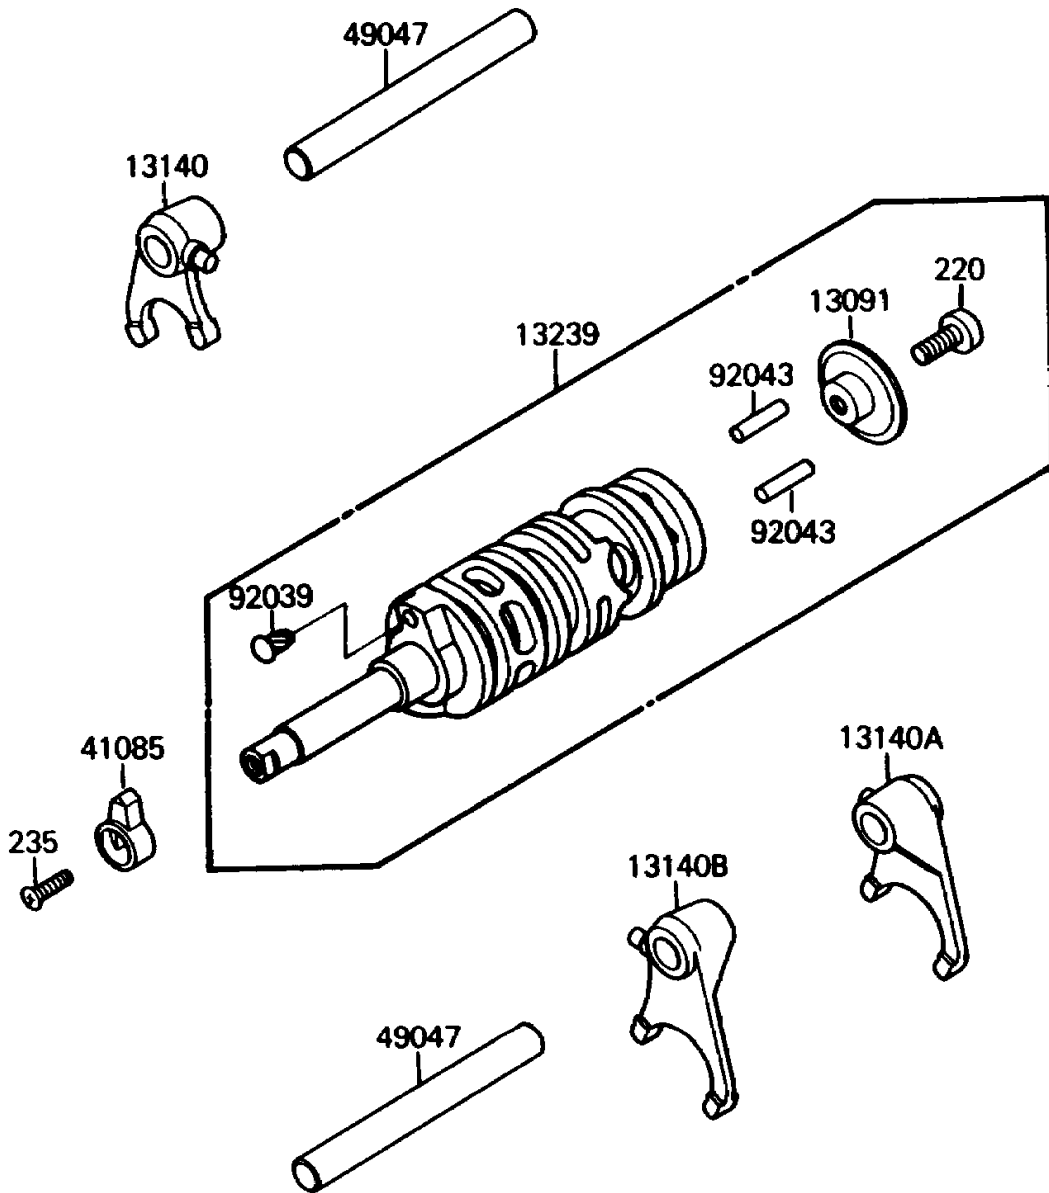

# 1987 Mojave 110E PARTS DIAGRAM

Gear Change Drum/Shift Fork(s)

E1362-0118

# 1987 Mojave 110E PARTS LIST

Gear Change Drum/Shift Fork(s)

ITEM NAME	PART NUMBER	QUANTITY
HOLDER (Ref # 13091)	13091-1086	1
FORK-SHIFT (Ref # 13140)	13140-1108	1
FORK-SHIFT (Ref # 13140A)	13140-1119	1
FORK-SHIFT (Ref # 13140B)	13140-1130	1
DRUM-ASSY-CHANGE (Ref # 13239)	13239-1136	1
INDICATOR,CHANGE DRUM (Ref # 41085)	41085-1004	1
ROD-SHIFT,10X90 (Ref # 49047)	49047-1009	2
RIVET (Ref # 92039)	92099-001	1
PIN,DOWEL,4X17.8 (Ref # 92043)	92042-020	6
SCREW-PAN-CROS,6X14 (Ref # 220)	220B0614	1
SCREW-PAN-WP-CROS (Ref # 235)	235B0512	1