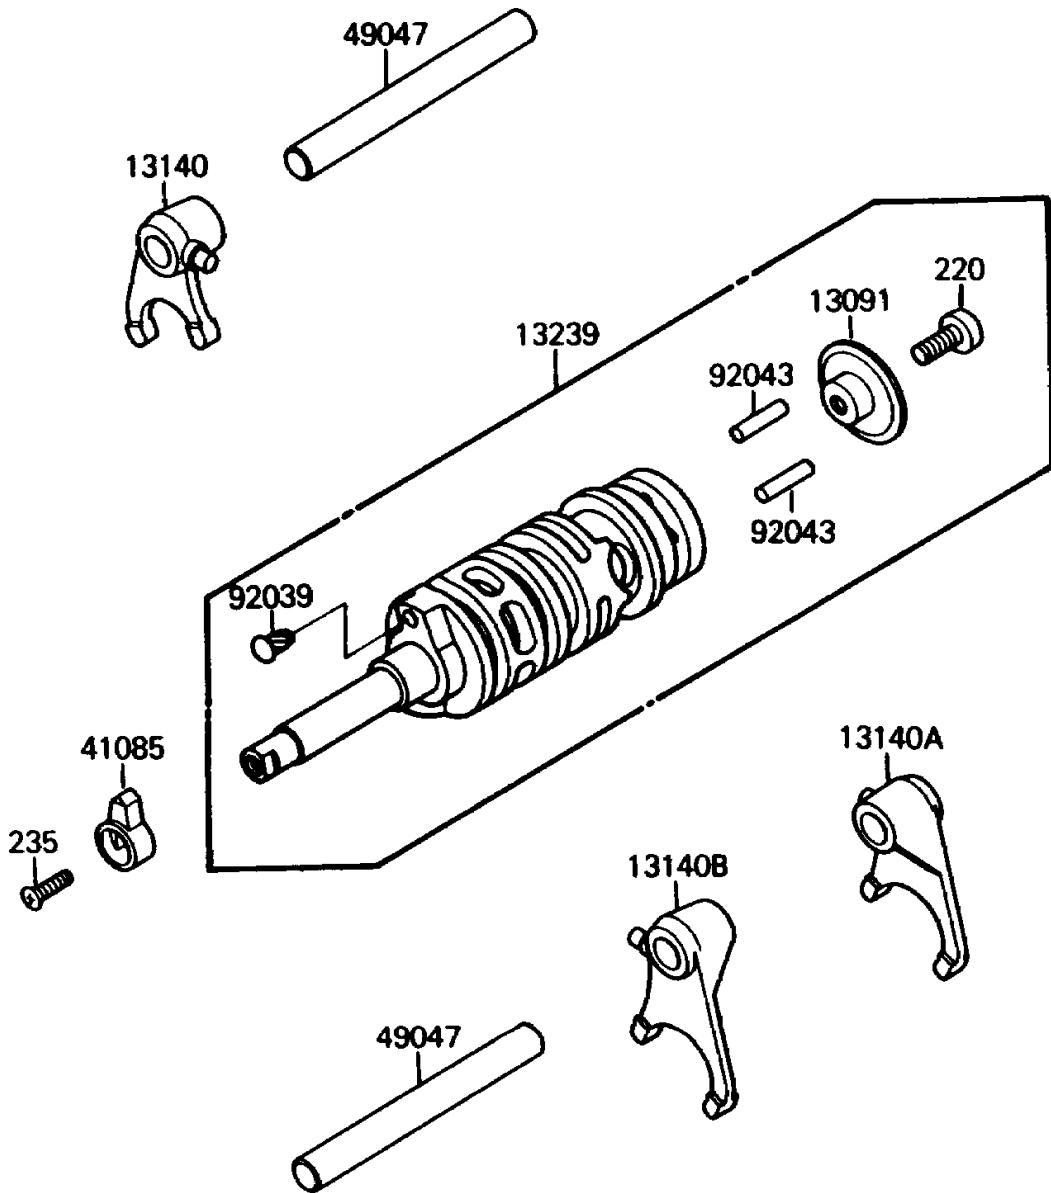

1988 Mojave 110E PARTS DIAGRAM

Gear Change Drum/Shift Fork(s)

E1362-0118

1988 Mojave 110E PARTS LIST

Gear Change Drum/Shift Fork(s)

ITEM NAME	PART NUMBER	QUANTITY
HOLDER (Ref # 13091)	13091-1086	1
FORK-SHIFT (Ref # 13140)	13140-1108	1
FORK-SHIFT (Ref # 13140A)	13140-1119	1
FORK-SHIFT (Ref # 13140B)	13140-1130	1
DRUM-ASSY-CHANGE (Ref # 13239)	13239-1136	1
INDICATOR,CHANGE DRUM (Ref # 41085)	41085-1004	1
ROD-SHIFT,10X90 (Ref # 49047)	49047-1009	2
RIVET (Ref # 92039)	92099-001	1
PIN,DOWEL,4X17.8 (Ref # 92043)	92042-020	6
SCREW-PAN-CROS,6X14 (Ref # 220)	220B0614	1
SCREW-PAN-WP-CROS (Ref # 235)	235B0512	1