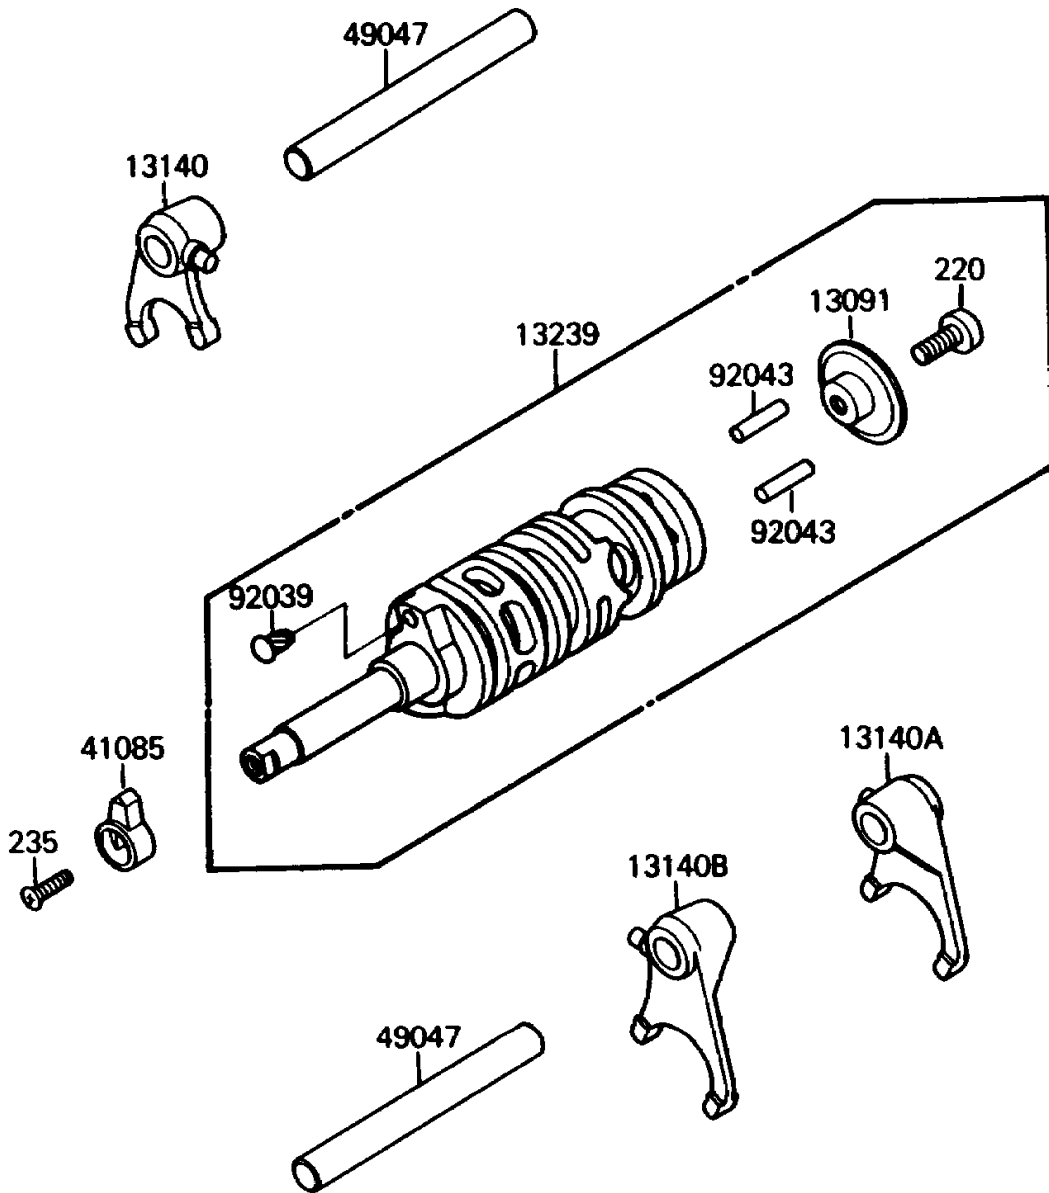

1988 Mojave 110E PARTS DIAGRAM

Gear Change Drum/Shift Fork(s)

E1362-0118

1988 Mojave 110E PARTS LIST

Gear Change Drum/Shift Fork(s)

ITEM NAME	PART NUMBER	QUANTITY
HOLDER (Ref # 13091)	13091-1086	1
FORK-SHIFT (Ref # 13140)	13140-1108	1
FORK-SHIFT (Ref # 13140A)	13140-1119	1
FORK-SHIFT (Ref # 13140B)	13140-1130	1
DRUM-ASSY-CHANGE (Ref # 13239)	13239-1136	1
INDICATOR,CHANGE DRUM (Ref # 41085)	41085-1004	1
ROD-SHIFT,10X90 (Ref # 49047)	49047-1009	2
RIVET (Ref # 92039)	92099-001	1
PIN,DOWEL,4X17.8 (Ref # 92043)	92042-020	6
SCREW-PAN-CROS,6X14 (Ref # 220)	220B0614	1
SCREW-PAN-WP-CROS (Ref # 235)	235B0512	1