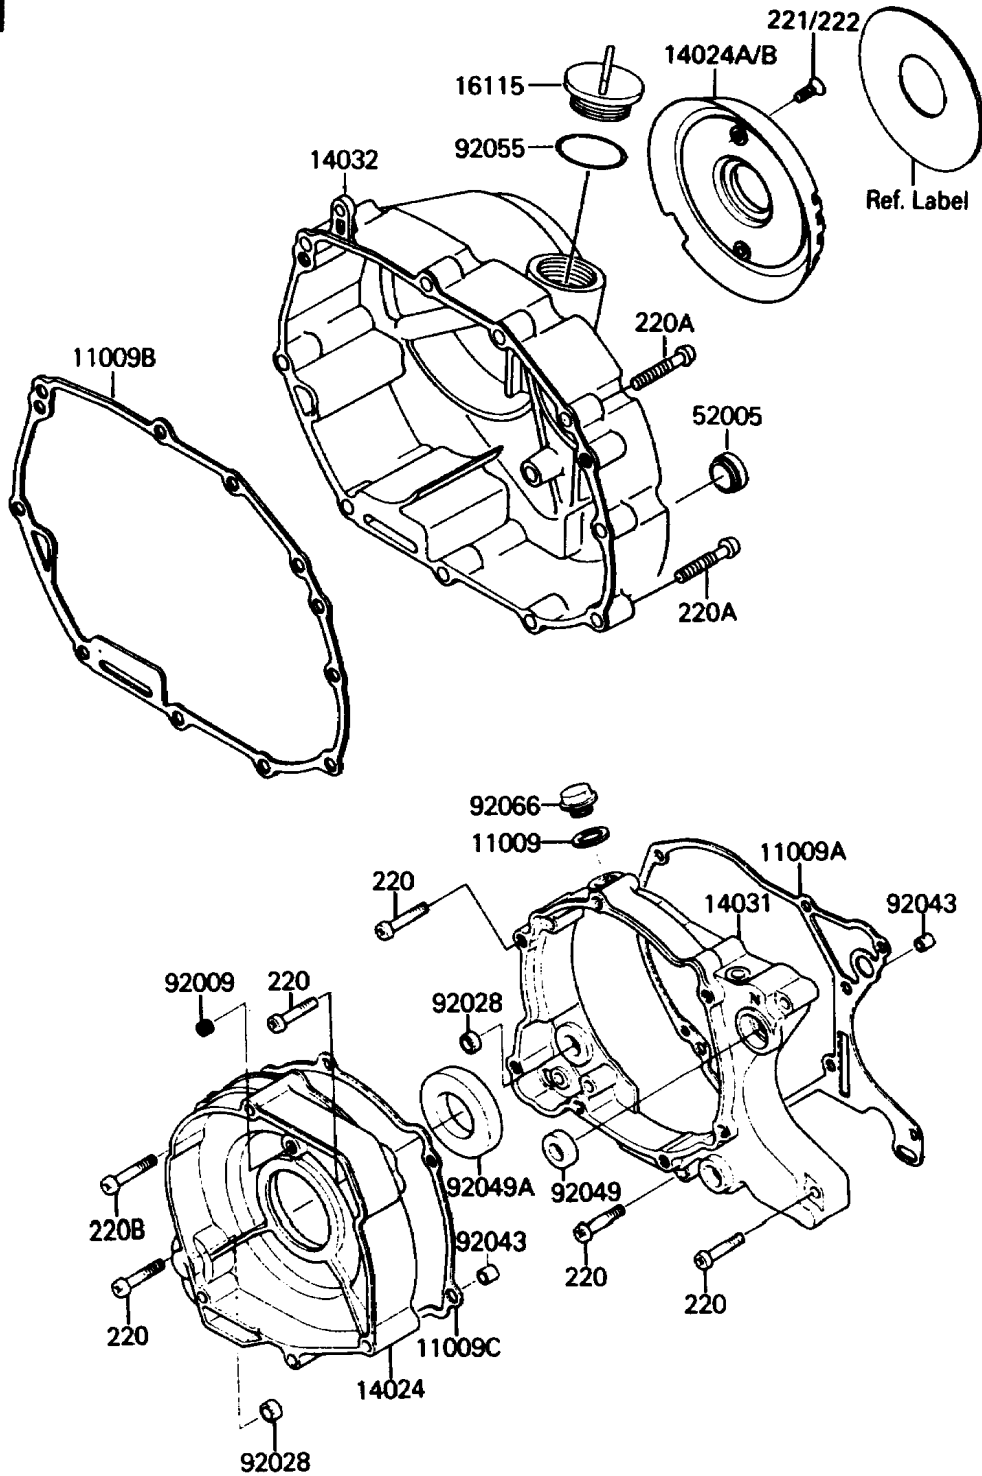

# 1987 Mojave 110E PARTS DIAGRAM

Engine Cover(s)

E1431-0205

# 1987 Mojave 110E PARTS LIST

## Engine Cover(s)

ITEM NAME	PART NUMBER	QUANTITY
GASKET,14.3X20X1 (Ref # 11009)	11009-1238	1
GASKET,GENERATOR COVER (Ref # 11009A)	11009-1311	1
GASKET,CLUTCH COVER (Ref # 11009B)	11009-1346	1
GASKET,COVER,LH (Ref # 11009C)	11009-1597	1
COVER,LH (Ref # 14024)	14024-1312	1
COVER,CLUTCH COVER (Ref # 14024B)	14025-1792	1
COVER-GENERATOR (Ref # 14031)	14031-1198	1
COVER-CLUTCH (Ref # 14032)	14032-1114	1
CAP-OIL FILLER (Ref # 16115)	16115-1009	1
GAUGE,OIL LEVEL (Ref # 52005)	52005-1055	1
SCREW,SOCKET,8X8 (Ref # 92009)	92009-1439	1
BUSHING (Ref # 92028)	92028-1189	2
PIN,6.2X8X14 (Ref # 92043)	92043-1263	4
SEAL-OIL (Ref # 92049)	92049-1163	1
SEAL-OIL,AE2057A0 (Ref # 92049A)	92049-1265	1
RING-O,31.5X2.6 (Ref # 92055)	92055-049	1
PLUG,14X8 (Ref # 92066)	92066-1273	1
SCREW-PAN-CROS (Ref # 220)	220X0630	9
SCREW-PAN-CROS (Ref # 220A)	220X0635	10
SCREW-PAN-CROS (Ref # 220B)	220X0640	1
SCREW-CSK-CROS (Ref # 221)	221B0510	2