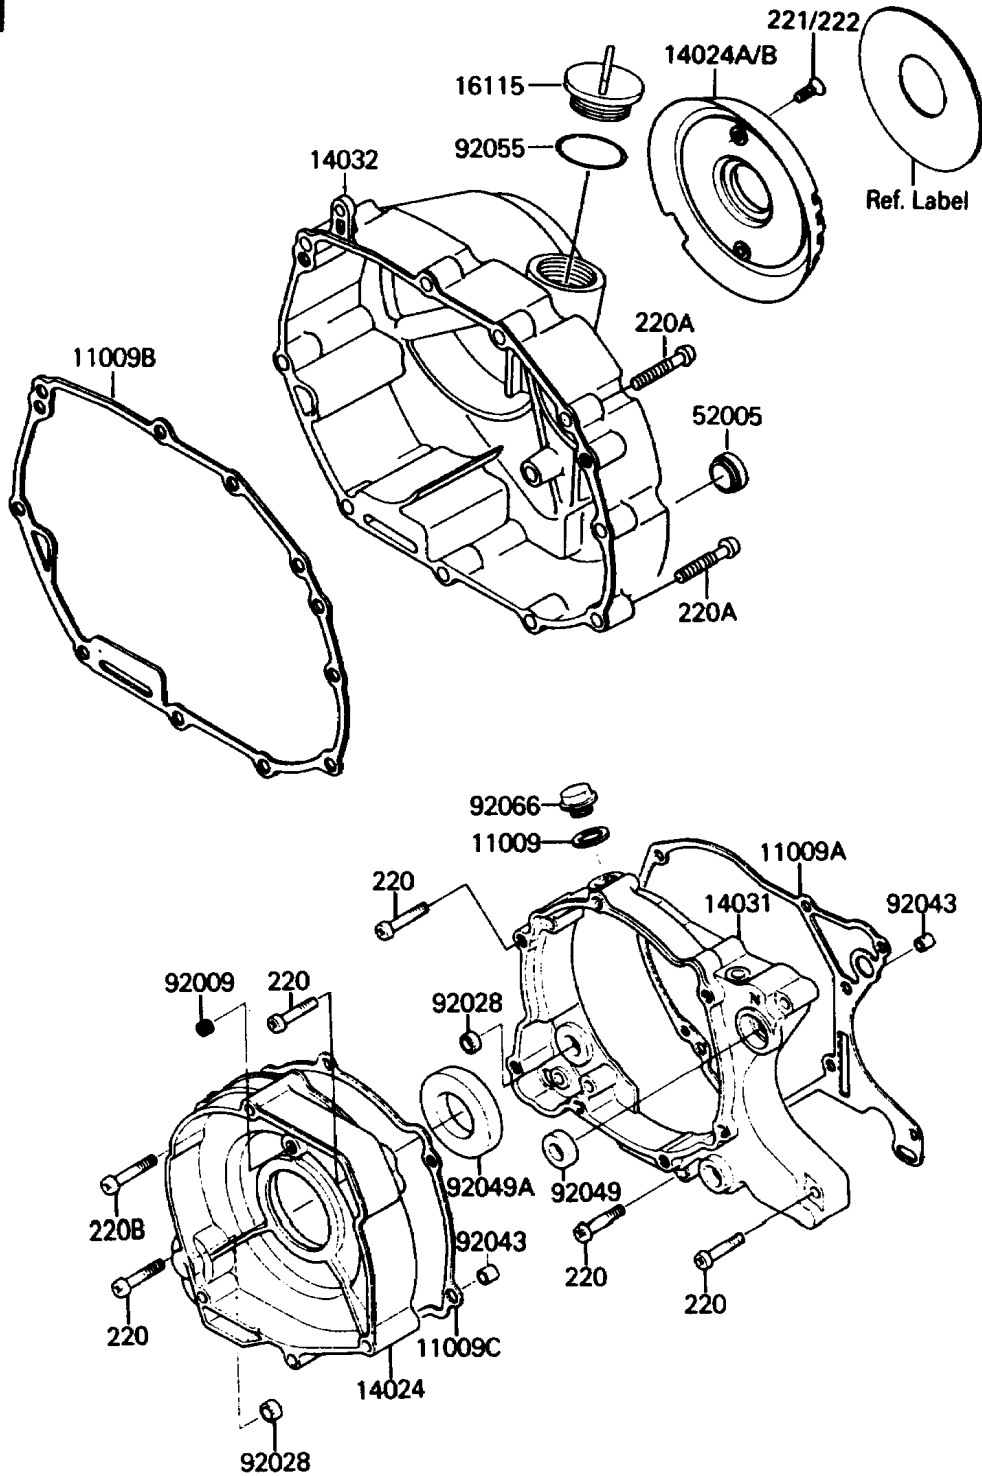

1988 Mojave 110E PARTS DIAGRAM

Engine Cover(s)

E1431-0205

1988 Mojave 110E PARTS LIST

Engine Cover(s)

| ITEM NAME | PART NUMBER | QUANTITY |
|---------------------------------------|-------------|----------|
| GASKET,14.3X20X1 (Ref # 11009) | 11009-1238 | 1 |
| GASKET,GENERATOR COVER (Ref # 11009A) | 11009-1311 | 1 |
| GASKET,CLUTCH COVER (Ref # 11009B) | 11009-1346 | 1 |
| GASKET,COVER,LH (Ref # 11009C) | 11009-1597 | 1 |
| COVER,LH (Ref # 14024) | 14024-1312 | 1 |
| COVER (Ref # 14024A) | 14024-1609 | 1 |
| COVER-GENERATOR (Ref # 14031) | 14031-1198 | 1 |
| COVER-CLUTCH (Ref # 14032) | 14032-1114 | 1 |
| CAP-OIL FILLER (Ref # 16115) | 16115-1009 | 1 |
| GAUGE,OIL LEVEL (Ref # 52005) | 52005-1055 | 1 |
| SCREW,SOCKET,8X8 (Ref # 92009) | 92009-1439 | 1 |
| BUSHING (Ref # 92028) | 92028-1189 | 2 |
| PIN,6.2X8X14 (Ref # 92043) | 92043-1263 | 4 |
| SEAL-OIL (Ref # 92049) | 92049-1163 | 1 |
| SEAL-OIL,AE2057A0 (Ref # 92049A) | 92049-1265 | 1 |
| RING-O,31.5X2.6 (Ref # 92055) | 92055-049 | 1 |
| PLUG,14X8 (Ref # 92066) | 92066-1273 | 1 |
| SCREW-PAN-CROS (Ref # 220) | 220X0630 | 9 |
| SCREW-PAN-CROS (Ref # 220A) | 220X0635 | 10 |
| SCREW-PAN-CROS (Ref # 220B) | 220X0640 | 1 |
| SCREW-CSK-RD-CROS (Ref # 222) | 222C0514 | 2 |