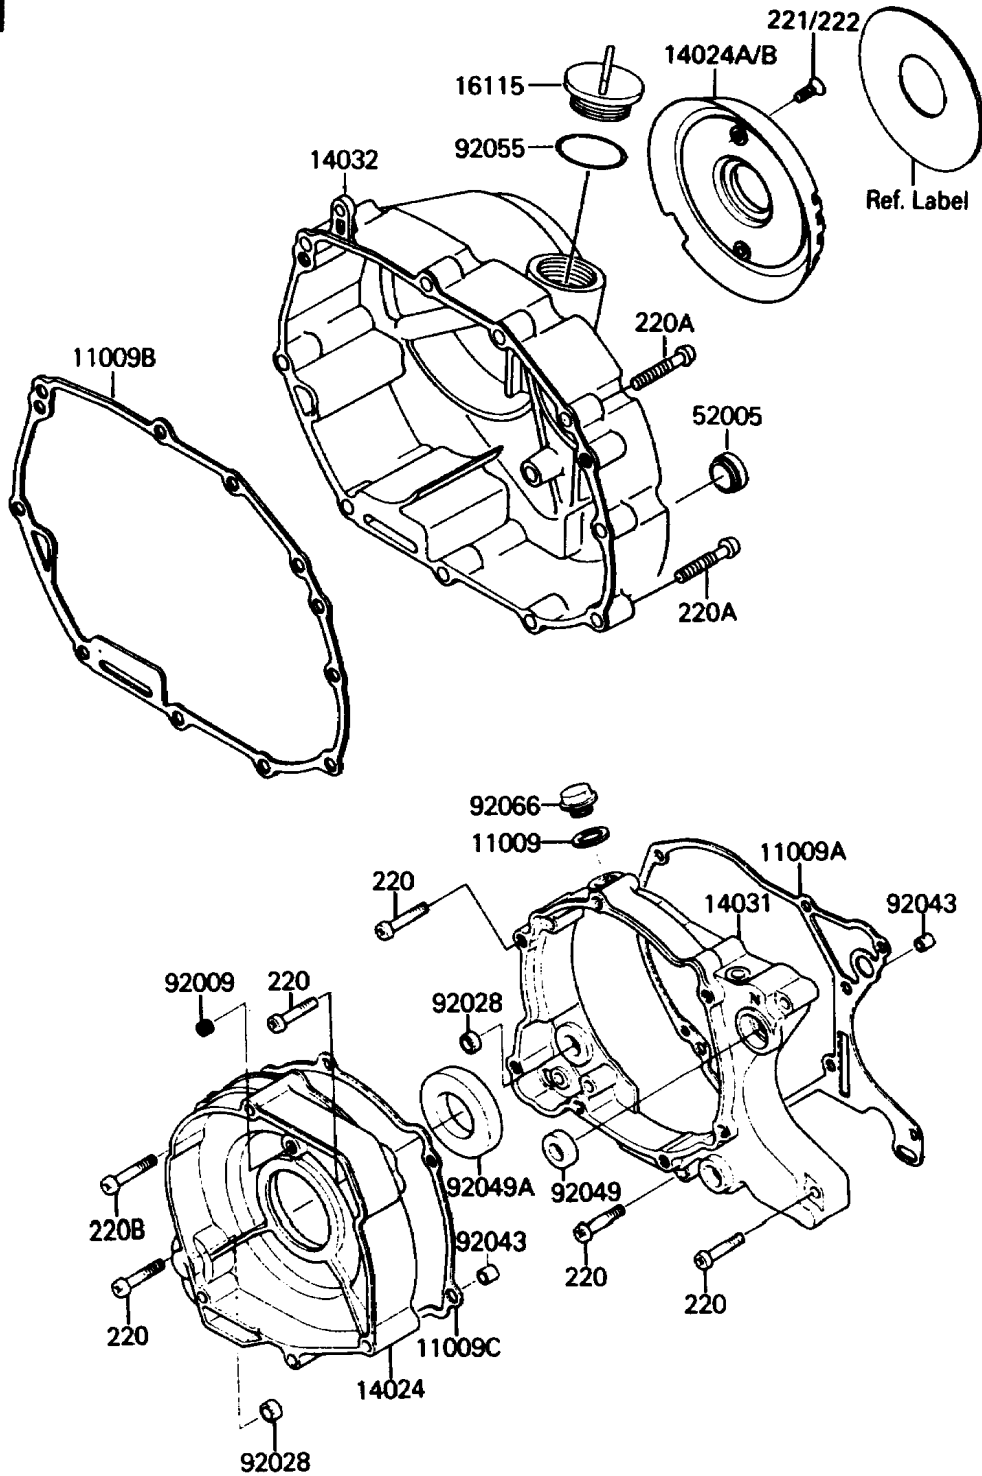

# 1988 Mojave 110E PARTS DIAGRAM

Engine Cover(s)

E1431-0205

# 1988 Mojave 110E PARTS LIST

## Engine Cover(s)

ITEM NAME	PART NUMBER	QUANTITY
GASKET,14.3X20X1 (Ref # 11009)	11009-1238	1
GASKET,GENERATOR COVER (Ref # 11009A)	11009-1311	1
GASKET,CLUTCH COVER (Ref # 11009B)	11009-1346	1
GASKET,COVER,LH (Ref # 11009C)	11009-1597	1
COVER,LH (Ref # 14024)	14024-1312	1
COVER (Ref # 14024A)	14024-1609	1
COVER-GENERATOR (Ref # 14031)	14031-1198	1
COVER-CLUTCH (Ref # 14032)	14032-1114	1
CAP-OIL FILLER (Ref # 16115)	16115-1009	1
GAUGE,OIL LEVEL (Ref # 52005)	52005-1055	1
SCREW,SOCKET,8X8 (Ref # 92009)	92009-1439	1
BUSHING (Ref # 92028)	92028-1189	2
PIN,6.2X8X14 (Ref # 92043)	92043-1263	4
SEAL-OIL (Ref # 92049)	92049-1163	1
SEAL-OIL,AE2057A0 (Ref # 92049A)	92049-1265	1
RING-O,31.5X2.6 (Ref # 92055)	92055-049	1
PLUG,14X8 (Ref # 92066)	92066-1273	1
SCREW-PAN-CROS (Ref # 220)	220X0630	9
SCREW-PAN-CROS (Ref # 220A)	220X0635	10
SCREW-PAN-CROS (Ref # 220B)	220X0640	1
SCREW-CSK-RD-CROS (Ref # 222)	222C0514	2